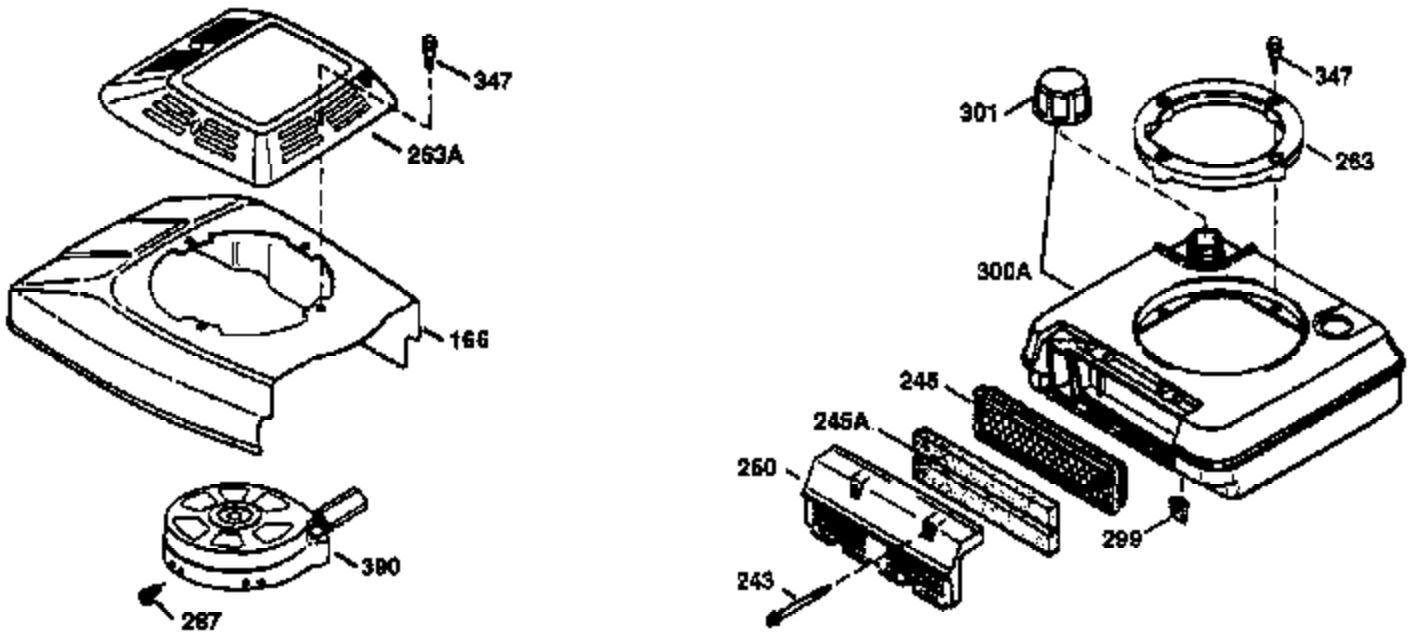

ILLUSTRATION SHOWS TYPICAL PARTS ONLY. ORDER BY PART NUMBER. PARTS NOT LISTED ARE SUPPLIED BY OEM.

VIEW 2 OF 3

Ref #	Part Number	Qty	Description
12A	36558	1	Breather Cover & Tube
19	31361	1	Extension Spring
69	35261	1	* Mounting Flange Gasket
70	34311D	1	Mounting Flange (Incl. 72 thru 83)
72	36083	1	Oil Drain Plug
75	27897	1	Oil Seal
86	650488	6	Screw, 1/4-20 x 1-1/4"
151A	35390	1	Intake Valve Seal
182	6201	2	Screw, 1/4-28 x 7/8"
185	31384A	1	Intake Pipe (Incl. 224)
186	34337	1	Governor Link
223	650451	2	Screw, 1/4-20 x 1"
238	650806	2	Screw, 10-32 x 5/8"
239	34338	1	* Air Cleaner Gasket
245	34340	1	Air Cleaner Filter
250	34341B	1	Air Cleaner Cover
287	650926	2	Screw, 8-32 x 21/64"
298	28763	3	Screw, 10-32 x 35/64"
300	34476A	1	Fuel Tank (Incl. 292 & 301)
301	33032	1	Fuel Cap
370K	36695	1	Starter Decal
390	590732	1	Rewind Starter (NOTE: This engine could have been built with 590738 starter. Refer to the design of the rope pulley strength ribs for part identification. Individual starter parts do not interchange. Refer to service bulletin 116).