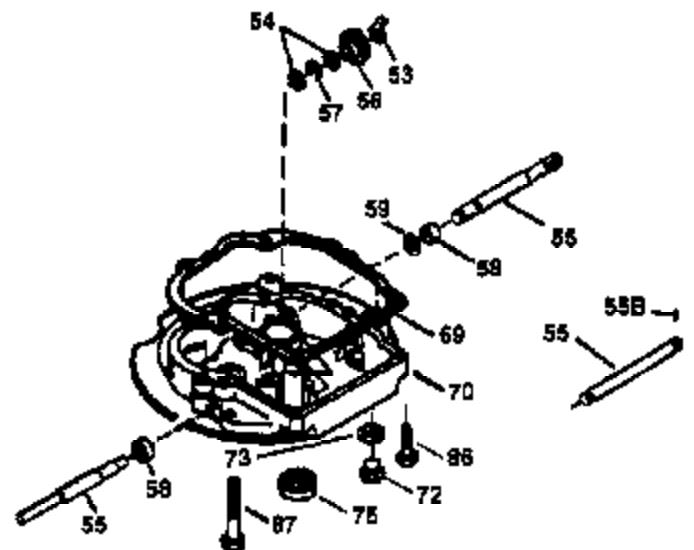

ILLUSTRATION SHOWS TYPICAL PARTS ONLY. ORDER BY PART NUMBER. PARTS NOT LISTED ARE SUPPLIED BY OEM.

VIEW 2 OF 3

Ref #	Part Number	Qty	Description
12A	36558	1	Breather Cover & Tube
19	31361	1	Extension Spring
69	35261	1	* Mounting Flange Gasket
70	34311D	1	Mounting Flange (Incl. 72 thru 83)
72	36083	1	Oil Drain Plug
75	27897	1	Oil Seal
86	650488	6	Screw, 1/4-20 x 1-1/4"
151A	35390	1	Intake Valve Seal
182	6201	2	Screw, 1/4-28 x 7/8"
185	31384A	1	Intake Pipe (Incl. 224)
186	34337	1	Governor Link
223	650451	2	Screw, 1/4-20 x 1"
238	650806	2	Screw, 10-32 x 5/8"
239	34338	1	* Air Cleaner Gasket
245	34340	1	Air Cleaner Filter
250	34341B	1	Air Cleaner Cover
287	650926	2	Screw, 8-32 x 21/64"
298	28763	3	Screw, 10-32 x 35/64"
300	34476A	1	Fuel Tank (Incl. 292 & 301)
301	33032	1	Fuel Cap
370K	36695	1	Starter Decal
390	590732	1	Rewind Starter (NOTE: This engine could have been built with 590738 starter. Refer to the design of the rope pulley strength ribs for part identification. Individual starter parts do not interchange. Refer to service bulletin 116).