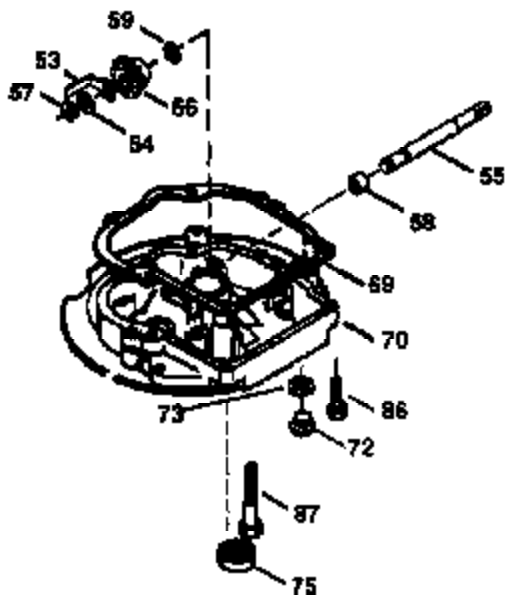

ILLUSTRATION SHOWS TYPICAL PARTS ONLY. ORDER BY PART NUMBER. PARTS NOT LISTED ARE SUPPLIED BY OEM.

VIEW 2 OF 3

Ref #	Part Number	Qty	Description
12A	36558	1	Breather Cover & Tube
19	31361	1	Extension Spring
69	35261	1	* Mounting Flange Gasket
70	34311D	1	Mounting Flange (Incl. 72 thru 83)
72	36083	1	Oil Drain Plug
75	27897	1	Oil Seal
86	650488	6	Screw, 1/4-20 x 1-1/4"
151A	35390	1	Intake Valve Seal
182	6201	2	Screw, 1/4-28 x 7/8"
185	31384A	1	Intake Pipe (Incl. 224)
186	34337	1	Governor Link
223	650451	2	Screw, 1/4-20 x 1"
238	650806	2	Screw, 10-32 x 5/8"
239	34338	1	* Air Cleaner Gasket
245	34340	1	Air Cleaner Filter
250	34341B	1	Air Cleaner Cover
287	650926	2	Screw, 8-32 x 21/64"
298	28763	3	Screw, 10-32 x 35/64"
300	34476A	1	Fuel Tank (Incl. 292 & 301)
301	33032	1	Fuel Cap
370K	36695	1	Starter Decal
390	590732	1	Rewind Starter (NOTE: This engine could have been built with 590738 starter. Refer to the design of the rope pulley strength ribs for part identification. Individual starter parts do not interchange. Refer to service bulletin 116).