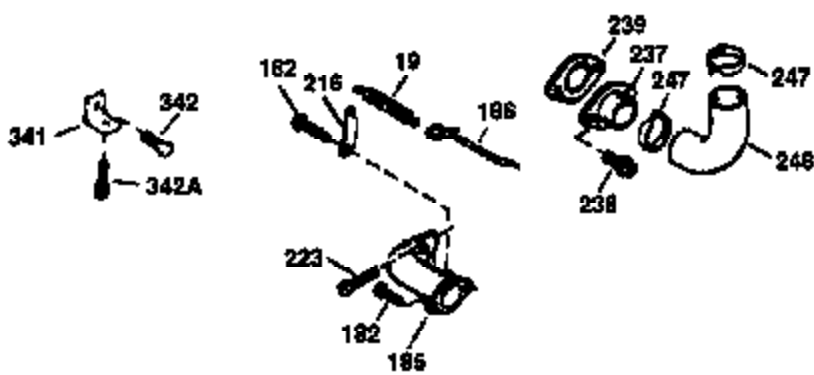

ILLUSTRATION SHOWS TYPICAL PARTS ONLY. ORDER BY PART NUMBER. PARTS NOT LISTED ARE SUPPLIED BY OEM.

VIEW 2 OF 3

Ref #	Part Number	Qty	Description
12A	36558	1	Breather Cover & Tube
19	31361	1	Extension Spring
69	35261	1	* Mounting Flange Gasket
70	34311D	1	Mounting Flange (Incl. 72 thru 83)
72	36083	1	Oil Drain Plug
75	27897	1	Oil Seal
86	650488	6	Screw, 1/4-20 x 1-1/4"
151A	35390	1	Intake Valve Seal
182	6201	2	Screw, 1/4-28 x 7/8"
185	31384A	1	Intake Pipe (Incl. 224)
186	34337	1	Governor Link
223	650451	2	Screw, 1/4-20 x 1"
238	650806	2	Screw, 10-32 x 5/8"
239	34338	1	* Air Cleaner Gasket
245	34340	1	Air Cleaner Filter
250	34341B	1	Air Cleaner Cover
287	650926	2	Screw, 8-32 x 21/64"
298	28763	3	Screw, 10-32 x 35/64"
300	34476A	1	Fuel Tank (Incl. 292 & 301)
301	33032	1	Fuel Cap
370K	36695	1	Starter Decal
390	590732	1	Rewind Starter (NOTE: This engine could have been built with 590738 starter. Refer to the design of the rope pulley strength ribs for part identification. Individual starter parts do not interchange. Refer to service bulletin 116).