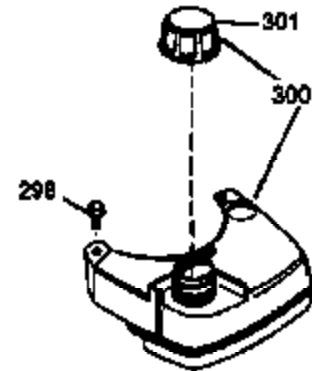

ILLUSTRATION SHOWS TYPICAL PARTS ONLY. ORDER BY PART NUMBER. PARTS NOT LISTED ARE SUPPLIED BY OEM.

VIEW 2 OF 3

Ref #	Part Number	Qty	Description
12A	36558	1	Breather Cover & Tube
19	31361	1	Extension Spring
69	35261	1	* Mounting Flange Gasket
70	34311D	1	Mounting Flange (Incl. 72 thru 83)
72	36083	1	Oil Drain Plug
75	27897	1	Oil Seal
86	650488	6	Screw, 1/4-20 x 1-1/4"
151A	35390	1	Intake Valve Seal
182	6201	2	Screw, 1/4-28 x 7/8"
185	31384A	1	Intake Pipe (Incl. 224)
186	34337	1	Governor Link
223	650451	2	Screw, 1/4-20 x 1"
238	650806	2	Screw, 10-32 x 5/8"
239	34338	1	* Air Cleaner Gasket
245	34340	1	Air Cleaner Filter
250	34341B	1	Air Cleaner Cover
287	650926	2	Screw, 8-32 x 21/64"
298	28763	3	Screw, 10-32 x 35/64"
300	34476A	1	Fuel Tank (Incl. 292 & 301)
301	33032	1	Fuel Cap
370K	36695	1	Starter Decal
390	590732	1	Rewind Starter (NOTE: This engine could have been built with 590738 starter. Refer to the design of the rope pulley strength ribs for part identification. Individual starter parts do not interchange. Refer to service bulletin 116).