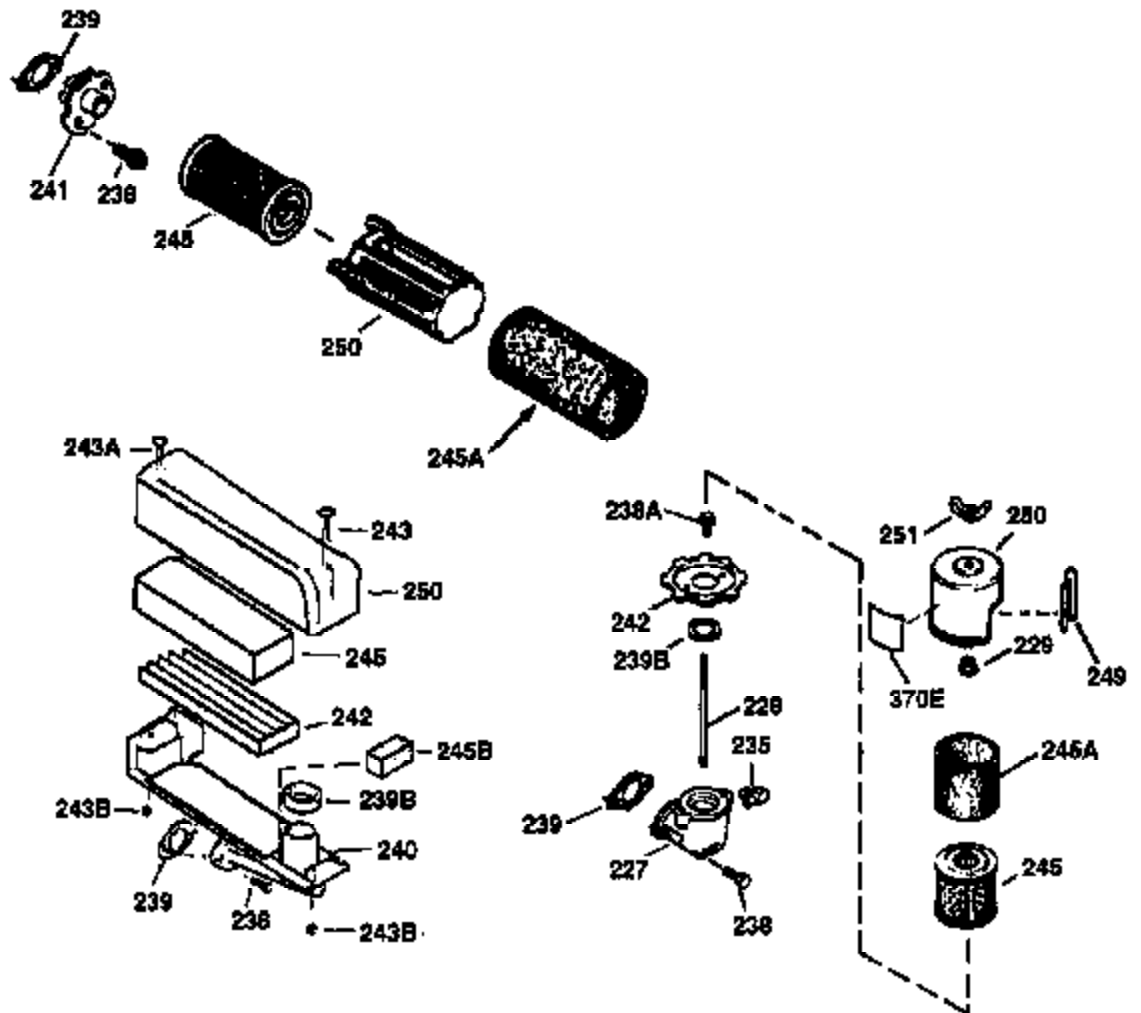

ILLUSTRATION SHOWS TYPICAL PARTS ONLY. ORDER BY PART NUMBER. PARTS NOT LISTED ARE SUPPLIED BY OEM.

VIEW 3 OF 3

Ref #	Part Number	Qty	Description
12A	36558	1	Breather Cover & Tube
90	611112	1	Flywheel
151A	35390	1	Intake Valve Seal
238	650806	2	Screw, 10-32 x 5/8"
239	34338	1	* Air Cleaner Gasket
240	34858	1	Air Cleaner Body
245	34340	1	Air Cleaner Filter
250	34341B	1	Air Cleaner Cover
275	36473	1	Muffler (Incl. 277)
277	650988	2	Screw, 1/4-20 x 2-5/16"
284	34422	1	Muffler Deflector
284A	650760	1	Screw, 8-32 x 3/8"
370K	36695	1	Starter Decal
416	36085	1	Spark Arrestor Kit (Incl. 417)(Optional)
417	650760	1	Screw, 8-32 x 3/8" (Optional)