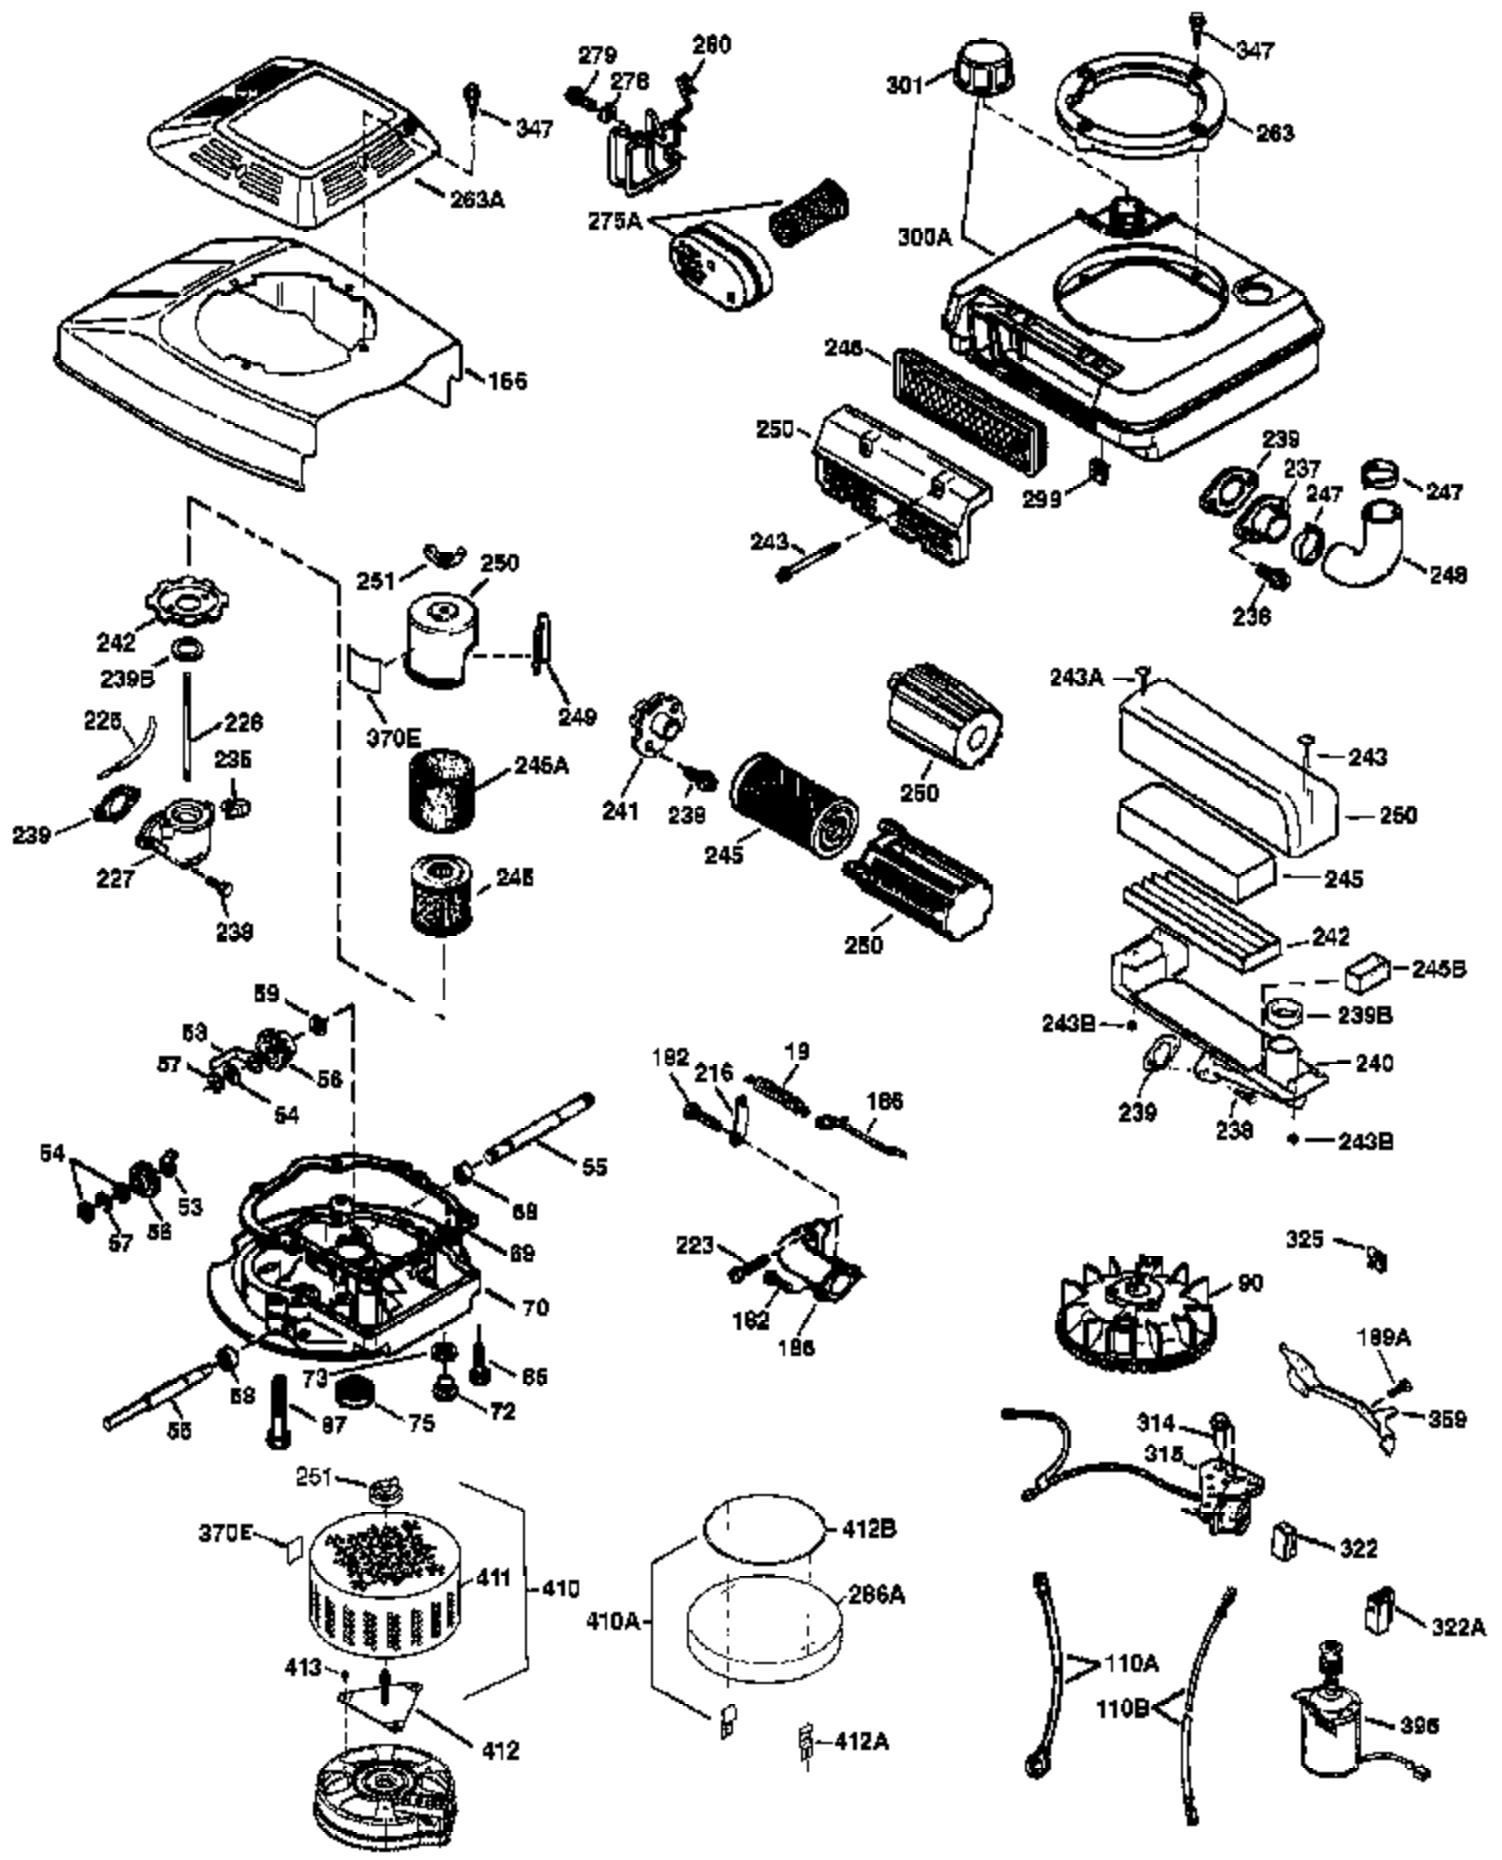

Ref #	Part Number	Qty	Description
19	36281	1	Extension Spring
69	35261	1	* Mounting Flange Gasket
70	34311D	1	Mounting Flange (Incl. 72 thru 83)
72	30572	1	Oil Drain Plug (Incl. 73)
73	28833	1	Drain Plug Gasket
75	27897	1	Oil Seal
86	650488	6	Screw, 1/4-20 x 1-1/4"
90	611213	1	Flywheel
182	6201	2	Screw, 1/4-28 x 7/8"
185	31384A	1	Intake Pipe (Incl. 224)
186	34337	1	Governor Link
206	610973	1	Terminal
223	650451	2	Screw, 1/4-20 x 1"
238	650806	2	Screw, 10-32 x 5/8"
239	34338	1	* Air Cleaner Gasket
240	34858	1	Air Cleaner Body
245	34340	1	Air Cleaner Filter
250	34341B	1	Air Cleaner Cover
301	33032	1	Fuel Cap
380	632747	1	Carburetor (Incl. 184)