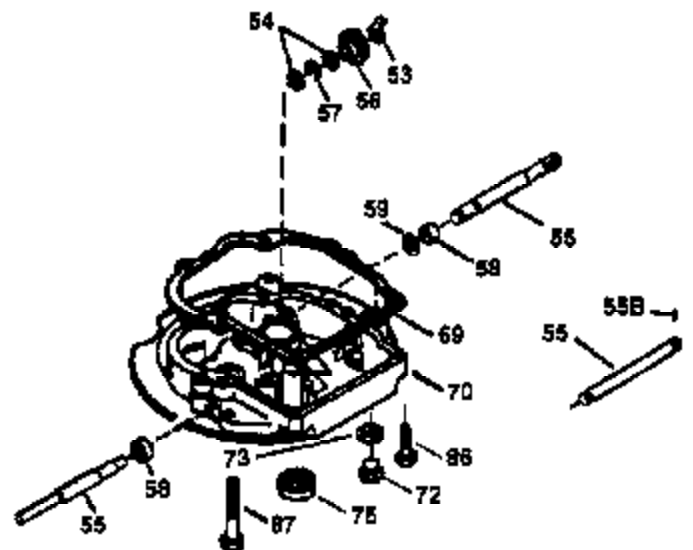

ILLUSTRATION SHOWS TYPICAL PARTS ONLY. ORDER BY PART NUMBER. PARTS NOT LISTED ARE SUPPLIED BY OEM.

VIEW 2 OF 3

Ref #	Part Number	Qty	Description
12A	36558	1	Breather Cover & Tube
19	36281	1	Extension Spring
69	35261	1	* Mounting Flange Gasket
70	34311D	1	Mounting Flange (Incl. 72 thru 83)
72	30572	1	Oil Drain Plug (Incl. 73)
73	28833	1	Drain Plug Gasket
75	27897	1	Oil Seal
86	650488	6	Screw, 1/4-20 x 1-1/4"
182	6201	2	Screw, 1/4-28 x 7/8"
185	31384A	1	Intake Pipe (Incl. 224)
186	34337	1	Governor Link
223	650451	2	Screw, 1/4-20 x 1"
238	650806	2	Screw, 10-32 x 5/8"
239	34338	1	* Air Cleaner Gasket
245	34340	1	Air Cleaner Filter
250	34341B	1	Air Cleaner Cover
287	650926	2	Screw, 8-32 x 21/64"
298	28763	3	Screw, 10-32 x 35/64"
300	34476A	1	Fuel Tank (Incl. 292 & 301)
301	33032	1	Fuel Cap
370K	36695	1	Starter Decal
390	590732	1	Rewind Starter (NOTE: This engine could have been built with 590738 starter. Refer to the design of the rope pulley strength ribs for part identification. Individual starter parts do not interchange. Refer to service bulletin 116).