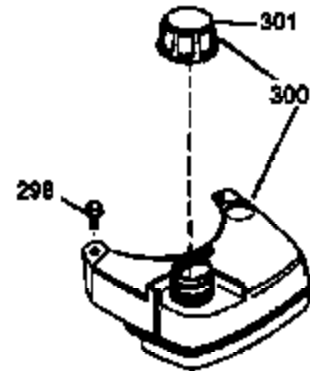

ILLUSTRATION SHOWS TYPICAL PARTS ONLY. ORDER BY PART NUMBER. PARTS NOT LISTED ARE SUPPLIED BY OEM.

VIEW 2 OF 3

Ref #	Part Number	Qty	Description
12A	36558	1	Breather Cover & Tube
19	36281	1	Extension Spring
69	35261	1	* Mounting Flange Gasket
70	34311D	1	Mounting Flange (Incl. 72 thru 83)
72	30572	1	Oil Drain Plug (Incl. 73)
73	28833	1	Drain Plug Gasket
75	27897	1	Oil Seal
86	650488	6	Screw, 1/4-20 x 1-1/4"
182	6201	2	Screw, 1/4-28 x 7/8"
185	31384A	1	Intake Pipe (Incl. 224)
186	34337	1	Governor Link
223	650451	2	Screw, 1/4-20 x 1"
238	650806	2	Screw, 10-32 x 5/8"
239	34338	1	* Air Cleaner Gasket
245	34340	1	Air Cleaner Filter
250	34341B	1	Air Cleaner Cover
287	650926	2	Screw, 8-32 x 21/64"
298	28763	3	Screw, 10-32 x 35/64"
300	34476A	1	Fuel Tank (Incl. 292 & 301)
301	33032	1	Fuel Cap
370K	36695	1	Starter Decal
390	590732	1	Rewind Starter (NOTE: This engine could have been built with 590738 starter. Refer to the design of the rope pulley strength ribs for part identification. Individual starter parts do not interchange. Refer to service bulletin 116).