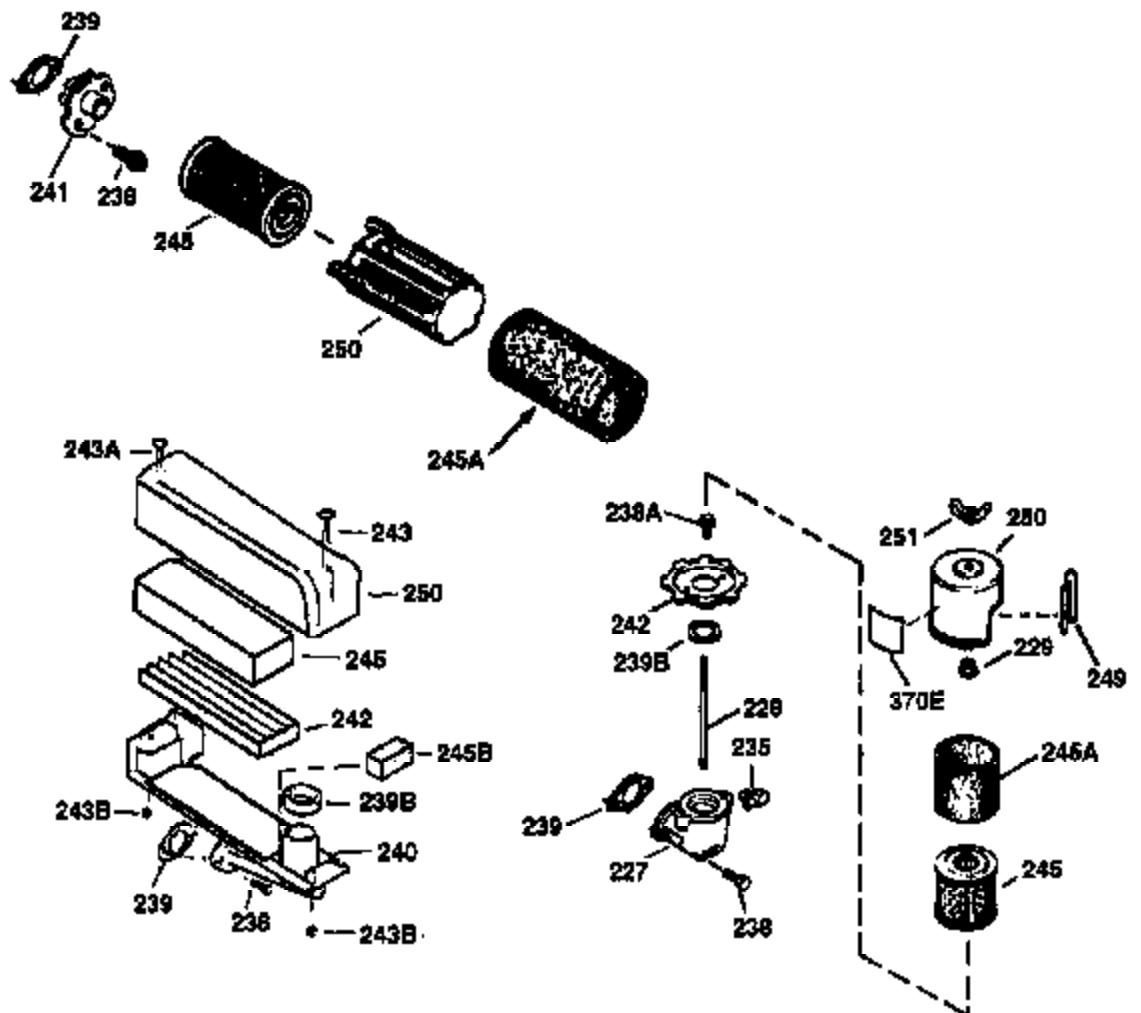

ILLUSTRATION SHOWS TYPICAL PARTS ONLY. ORDER BY PART NUMBER. PARTS NOT LISTED ARE SUPPLIED BY OEM.

VIEW 3 OF 3

Ref #	Part Number	Qty	Description
12A	36558	1	Breather Cover & Tube
90	611213	1	Flywheel
238	650806	2	Screw, 10-32 x 5/8"
239	34338	1	* Air Cleaner Gasket
240	34858	1	Air Cleaner Body
245	34340	1	Air Cleaner Filter
250	34341B	1	Air Cleaner Cover
275	36473	1	Muffler (Incl. 277)
277	650988	2	Screw, 1/4-20 x 2-5/16"
370K	36695	1	Starter Decal
416	36085	1	Spark Arrestor Kit (Incl.417)(Optiona l)
417	650760	1	Screw, 8-32 x 3/8" (Optional)