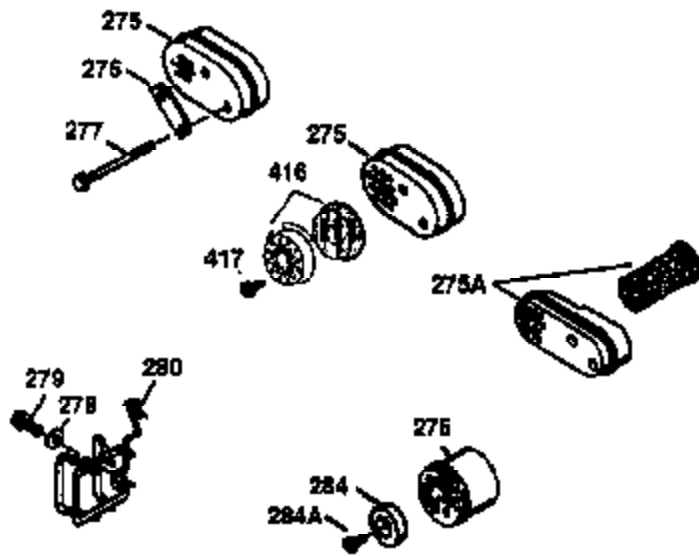

ILLUSTRATION SHOWS TYPICAL PARTS ONLY. ORDER BY PART NUMBER. PARTS NOT LISTED ARE SUPPLIED BY OEM.

VIEW 3 OF 3

Ref #	Part Number	Qty	Description
12A	36558	1	Breather Cover & Tube
90	611213	1	Flywheel
238	650806	2	Screw, 10-32 x 5/8"
239	34338	1	* Air Cleaner Gasket
240	34858	1	Air Cleaner Body
245	34340	1	Air Cleaner Filter
250	34341B	1	Air Cleaner Cover
275	36473	1	Muffler (Incl. 277)
277	650988	2	Screw, 1/4-20 x 2-5/16"
370K	36695	1	Starter Decal
416	36085	1	Spark Arrestor Kit (Incl.417)(Optiona l)
417	650760	1	Screw, 8-32 x 3/8" (Optional)