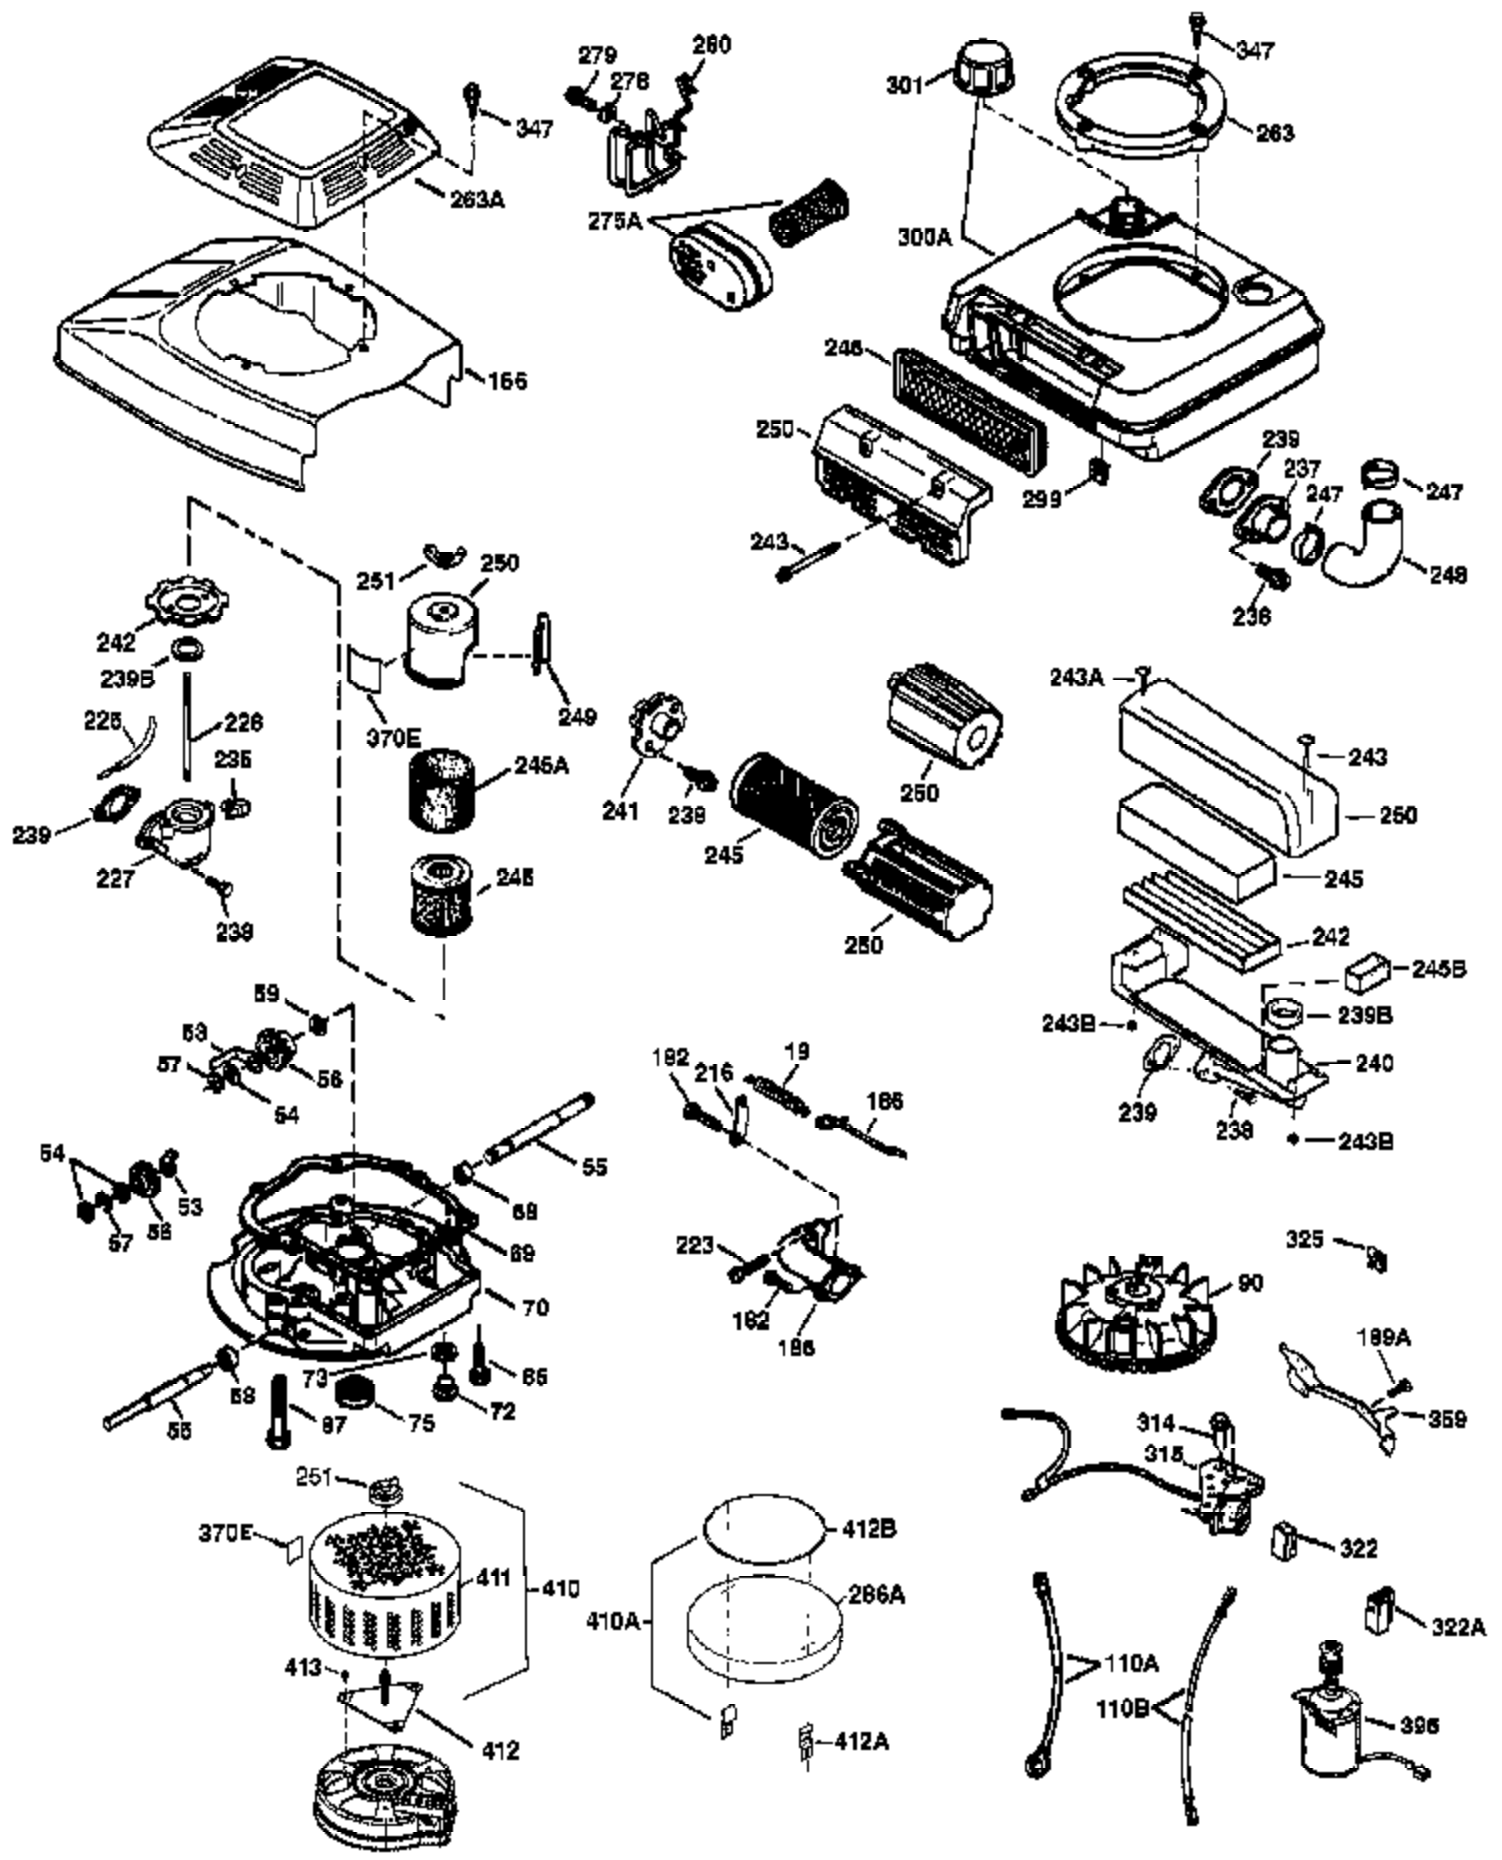

Ref #	Part Number	Qty	Description
19	31361	1	Extension Spring
69	35261	1	* Mounting Flange Gasket
70	34311D	1	Mounting Flange (Incl. 72 thru 83)
72	30572	1	Oil Drain Plug
73	28833	1	Drain Plug Gasket
75	27897	1	Oil Seal
86	650488	6	Screw, 1/4-20 x 1-1/4"
90	611112	1	Flywheel
182	6201	2	Screw, 1/4-28 x 7/8"
185	36544	1	Intake Pipe
186	34337	1	Governor Link
223	650451	2	Screw, 1/4-20 x 1"
238	650932	2	Screw, 10-32 x 49/64"
239	34338	1	* Air Cleaner Gasket
241	35797	1	Air Cleaner Collar
245	35066	1	Air Cleaner Filter
250	35065	1	Air Cleaner Cover
275A	36664	1	Spark Arrestor Muffler (Optional) (Incl. 284,284A,416,417)
301	36246	1	Fuel Cap
380	632078A	1	Carburetor (Incl. 184)