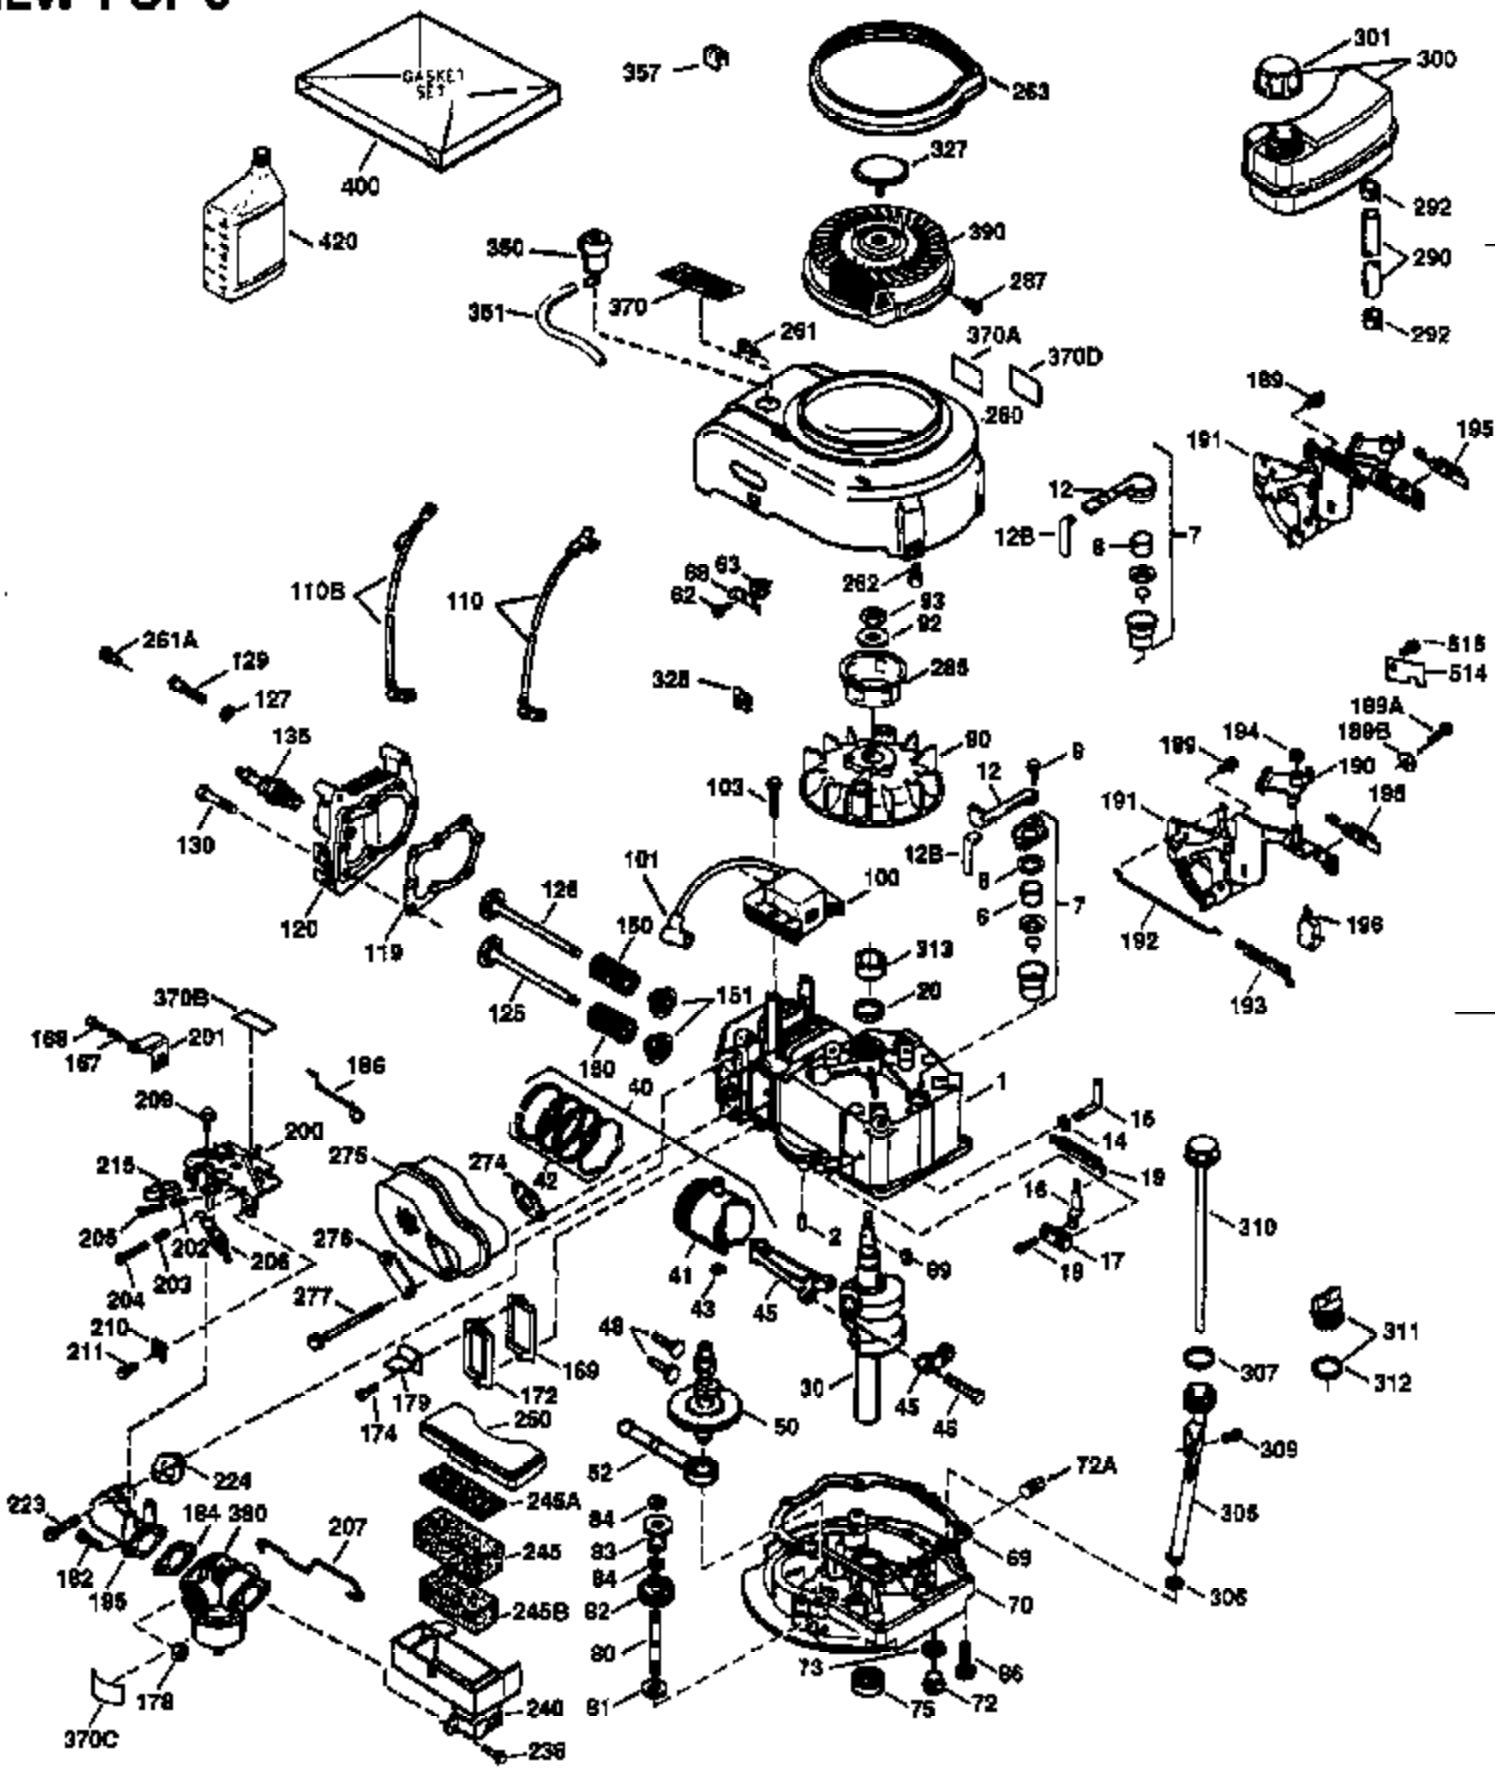

ILLUSTRATION SHOWS TYPICAL PARTS ONLY. ORDER BY PART NUMBER. PARTS NOT LISTED ARE SUPPLIED BY OEM.

VIEW 1 OF 3

Ref #	Part Number	Qty	Description
1	36478A	1	Cylinder (Incl. 2,7,20 & 125)
2	26727	2	Dowel Pin
6	33734	1	Breather Element
7	36557	1	Breather Ass'y. (Incl. 6 & 12A)
12B	34695	1	Breather Tube Elbow
12A	36558	1	Breather Cover & Tube (Incl. 12B)
14	28277	1	Washer
15	30589	1	Governor Rod (Incl. 14)
16	32651	1	Governor Lever
17	31335	1	Governor Lever Clamp
18	651018	1	Screw, Torx T-15, 8-32 x 19/64"
19	31361	1	Extension Spring
20	32600	1	Oil Seal
30	35996	1	Crankshaft
40	36073	1	Piston, Pin & Ring Set (Std.)
40	36074	1	Piston, Pin & Ring Set (.010" OS)
40	36075	1	Piston, Pin & Ring Set (.020" OS)
41	36070	1	Piston & Pin Ass'y. (Std.) (Incl. 43)
41	36071	1	Piston & Pin Ass'y. (.010" OS) (Incl. 43)
41	36072	1	Piston & Pin Ass'y. (.020" OS) (Incl. 43)
42	36076	1	Ring Set (Std.)
42	36077	1	Ring Set (.010" OS)
42	36078	1	Ring Set (.020" OS)
43	20381	2	Piston Pin Retaining Ring
45	30963B	1	Connecting Rod Ass'y. (Incl. 46)
46	32610A	2	Connecting Rod Bolt
48	27241	2	Valve Lifter
50	36726	1	Camshaft (RCR)
52	29914	1	Oil Pump Ass'y.
69	35261	1	* Mounting Flange Gasket
70	34311D	1	Mounting Flange (Incl. 72 thru 83)
72	30572	1	Oil Drain Plug
73	28833	1	Drain Plug Gasket
75	27897	1	Oil Seal
80	30574A	1	Governor Shaft
81	30590A	1	Washer
82	30591	1	Governor Gear Ass'y. (Incl. 81)
83	30588A	1	Governor Spool
86	650488	6	Screw, 1/4-20 x 1-1/4"
89	611004	1	Flywheel Key
90	611112	1	Flywheel
92	650815	1	Belleville Washer
93	650816	1	Flywheel Nut
100	34443A	1	Solid State Ignition
101	610118	1	Spark Plug Cover
103	651007	2	Screw, Torx T-15, 10-24 x 15/16"
110	37047	1	Ground Wire
119	36477	1	* Cylinder Head Gasket
120	36476	1	Cylinder Head
125	36471	1	Exhaust Valve (Std.) (Incl. 151)
125	36472	1	Exhaust Valve (1/32" OS) (Incl. 151)
126	29314B	1	Intake Valve (Std.) (Incl. 151)
126	29315C	1	Intake Valve (1/32" OS) (Incl. 151)
130	6021A	8	Screw, 5/16-18 x 1-1/2"
135	35395	1	Resistor Spark Plug (RJ19LM)
150	35991	2	Valve Spring
151	31673	2	Valve Spring Cap
169	27234A	1	* Valve Cover Gasket