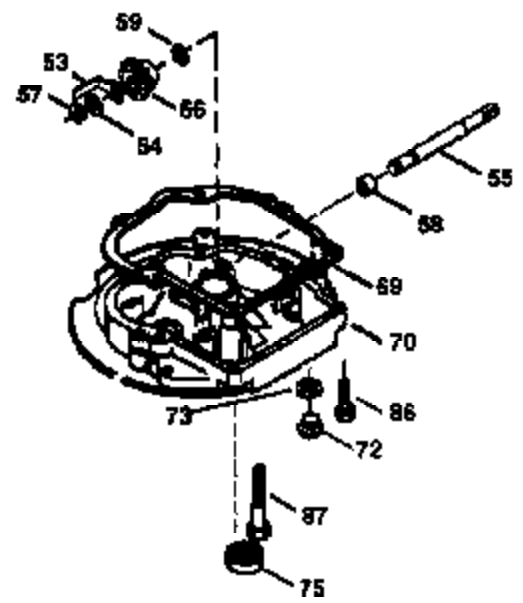

ILLUSTRATION SHOWS TYPICAL PARTS ONLY. ORDER BY PART NUMBER. PARTS NOT LISTED ARE SUPPLIED BY OEM.

VIEW 2 OF 3

Ref #	Part Number	Qty	Description
12A	36558	1	Breather Cover & Tube (Incl. 12B)
19	31361	1	Extension Spring
69	35261	1	Mounting Flange Gasket
70	34311D	1	Mounting Flange (Incl. 72 thru 83)
72	36083	1	Oil Drain Plug
75	27897	1	Oil Seal
86	650488	6	Screw, 1/4-20 x 1-1/4"
182	6201	2	Screw, 1/4-28 x 7/8"
185	36544	1	Intake Pipe
186	34337	1	Governor Link
223	650451	2	Screw, 1/4-20 x 1"
238	650932	2	Screw, 10-32 x 49/64"
239	34338	1	* Air Cleaner Gasket
245	35066	1	Air Cleaner Filter
250	35986	1	Air Cleaner Cover
263A	36758	1	Starter Grill
287	650926	2	Screw, 8-32 x 21/64"
300	35586	1	Fuel Tank (Incl. 292 & 301)
301	36246	1	Fuel Cap
390	590732	1	Rewind Starter (NOTE: This engine could have been built with 590738 starter. Refer to the design of the rope pulley strength ribs for part identification. Individual starter parts do not interchange. Refer to service bulletin 116.)