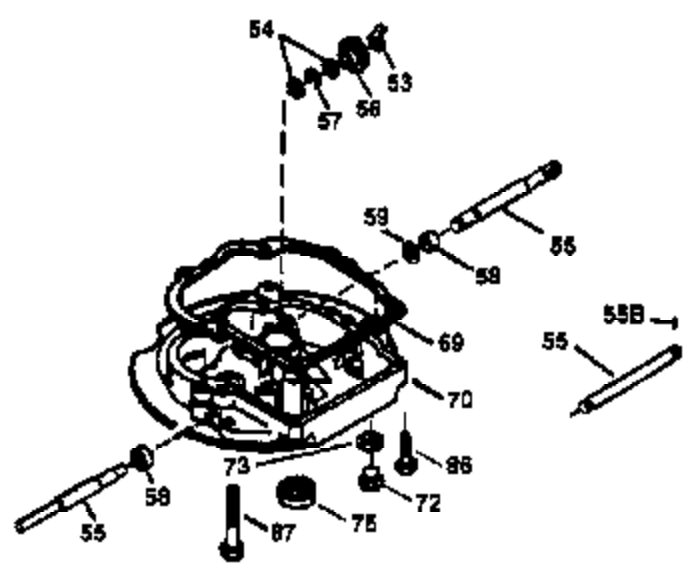

ILLUSTRATION SHOWS TYPICAL PARTS ONLY. ORDER BY PART NUMBER. PARTS NOT LISTED ARE SUPPLIED BY OEM.

VIEW 2 OF 3

Ref #	Part Number	Qty	Description
12A	36558	1	Breather Cover & Tube (Incl. 12B)
19	31361	1	Extension Spring
69	35261	1	Mounting Flange Gasket
70	34311D	1	Mounting Flange (Incl. 72 thru 83)
72	36083	1	Oil Drain Plug
75	27897	1	Oil Seal
86	650488	6	Screw, 1/4-20 x 1-1/4"
182	6201	2	Screw, 1/4-28 x 7/8"
185	36544	1	Intake Pipe
186	34337	1	Governor Link
223	650451	2	Screw, 1/4-20 x 1"
238	650932	2	Screw, 10-32 x 49/64"
239	34338	1	* Air Cleaner Gasket
245	35066	1	Air Cleaner Filter
250	35986	1	Air Cleaner Cover
263A	36758	1	Starter Grill
287	650926	2	Screw, 8-32 x 21/64"
300	35586	1	Fuel Tank (Incl. 292 & 301)
301	36246	1	Fuel Cap
390	590732	1	Rewind Starter (NOTE: This engine could have been built with 590738 starter. Refer to the design of the rope pulley strength ribs for part identification. Individual starter parts do not interchange. Refer to service bulletin 116.)