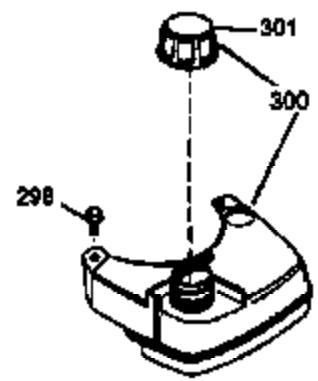

ILLUSTRATION SHOWS TYPICAL PARTS ONLY. ORDER BY PART NUMBER. PARTS NOT LISTED ARE SUPPLIED BY OEM.

VIEW 2 OF 3

Ref #	Part Number	Qty	Description
12A	36558	1	Breather Cover & Tube (Incl. 12B)
19	31361	1	Extension Spring
69	35261	1	Mounting Flange Gasket
70	34311D	1	Mounting Flange (Incl. 72 thru 83)
72	36083	1	Oil Drain Plug
75	27897	1	Oil Seal
86	650488	6	Screw, 1/4-20 x 1-1/4"
182	6201	2	Screw, 1/4-28 x 7/8"
185	36544	1	Intake Pipe
186	34337	1	Governor Link
223	650451	2	Screw, 1/4-20 x 1"
238	650932	2	Screw, 10-32 x 49/64"
239	34338	1	* Air Cleaner Gasket
245	35066	1	Air Cleaner Filter
250	35986	1	Air Cleaner Cover
263A	36758	1	Starter Grill
287	650926	2	Screw, 8-32 x 21/64"
300	35586	1	Fuel Tank (Incl. 292 & 301)
301	36246	1	Fuel Cap
390	590732	1	Rewind Starter (NOTE: This engine could have been built with 590738 starter. Refer to the design of the rope pulley strength ribs for part identification. Individual starter parts do not interchange. Refer to service bulletin 116.)