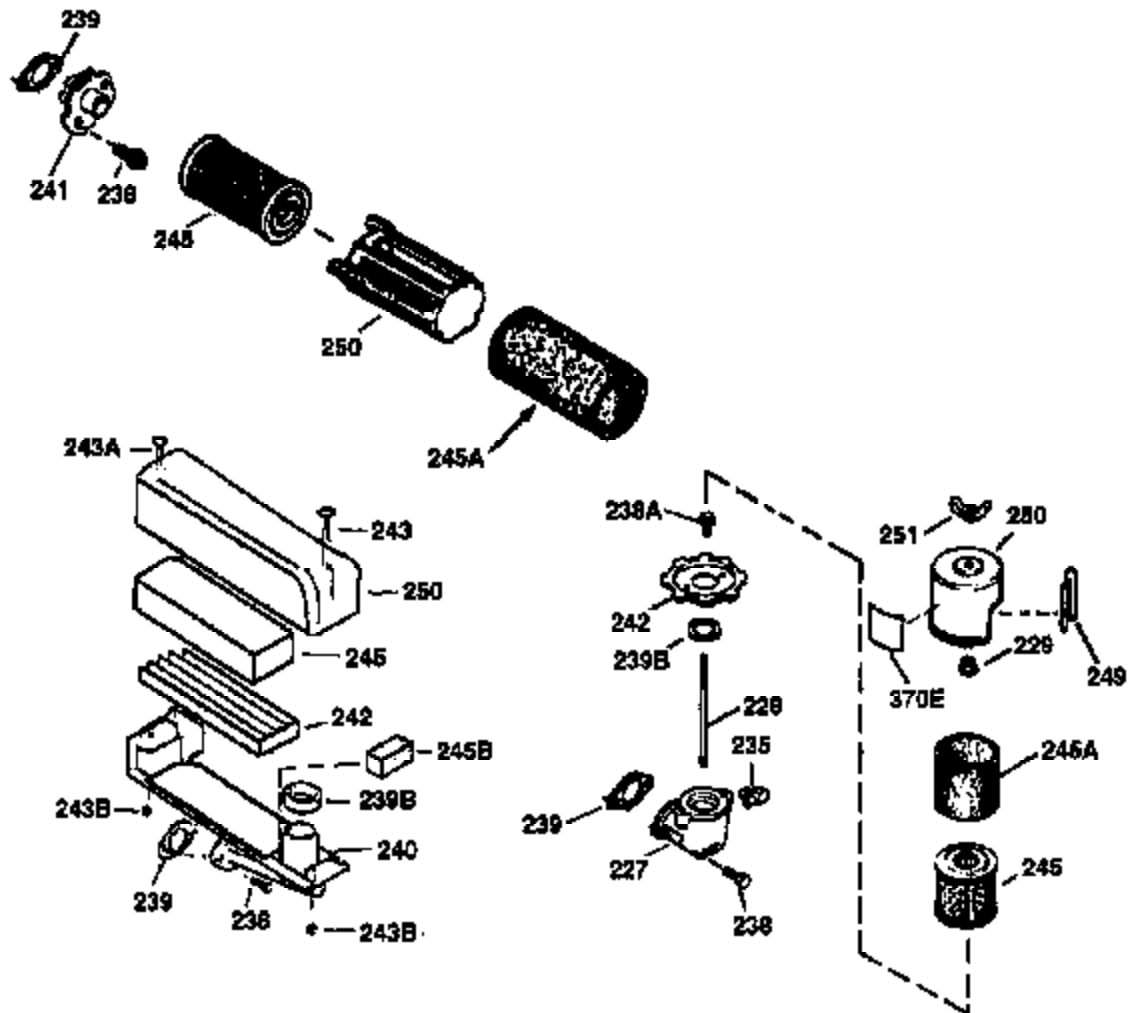

ILLUSTRATION SHOWS TYPICAL PARTS ONLY. ORDER BY PART NUMBER. PARTS NOT LISTED ARE SUPPLIED BY OEM.

VIEW 3 OF 3

Ref #	Part Number	Qty	Description
12A	36558	1	Breather Cover & Tube (Incl. 12B)
90	611112	1	Flywheel
238	650932	2	Screw, 10-32 x 49/64"
239	34338	1	* Air Cleaner Gasket
241	35797	1	Air Cleaner Collar
245	35066	1	Air Cleaner Filter
250	35986	1	Air Cleaner Cover
275	36473	1	Muffler (Incl. 277)
277	650988	2	Screw, 1/4-20 x 2-5/16"
416	36085	1	Spark Arrestor Kit (Incl. 417)(Optional)
417	650760	1	Screw, 8-32 x 3/8" (Optional)