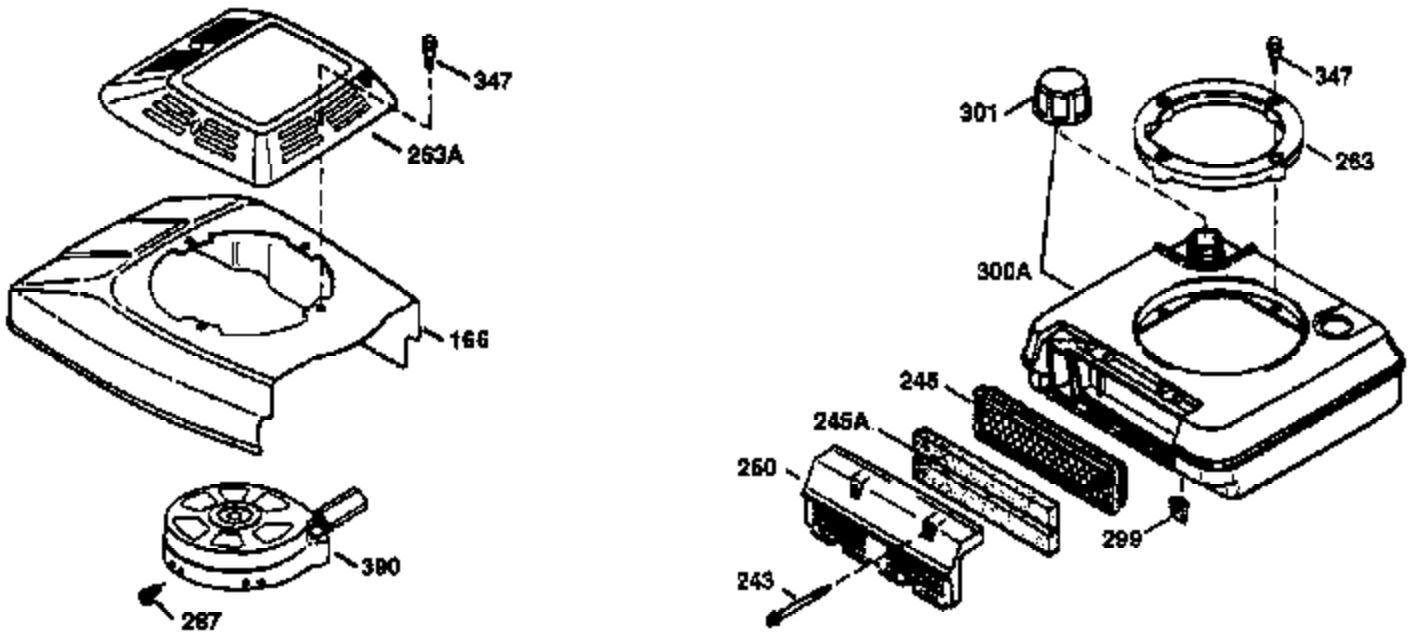

ILLUSTRATION SHOWS TYPICAL PARTS ONLY. ORDER BY PART NUMBER. PARTS NOT LISTED ARE SUPPLIED BY OEM.

VIEW 2 OF 3

Ref #	Part Number	Qty	Description
12A	36558	1	Breather Cover & Tube
19	31361	1	Extension Spring
69	35261	1	* Mounting Flange Gasket
70	34311D	1	Mounting Flange (Incl. 72 thru 83)
72	36083	1	Oil Drain Plug
75	27897	1	Oil Seal
86	650488	6	Screw, 1/4-20 x 1-1/4"
182	6201	2	Screw, 1/4-28 x 7/8"
185	31384A	1	Intake Pipe (Incl. 224)
186	34337	1	Governor Link
223	650451	2	Screw, 1/4-20 x 1"
238	650806	2	Screw, 10-32 x 5/8"
239	34338	1	* Air Cleaner Gasket
245	34340	1	Air Cleaner Filter
250	34341B	1	Air Cleaner Cover
287	650926	2	Screw, 8-32 x 21/64"
298	28763	3	Screw, 10-32 x 35/64"
300	34476A	1	Fuel Tank (Incl. 292 & 301)
301	33032	1	Fuel Cap
370K	36695	1	Starter Decal
390	590732	1	Rewind Starter (NOTE: This engine could have been built with 590738 starter.