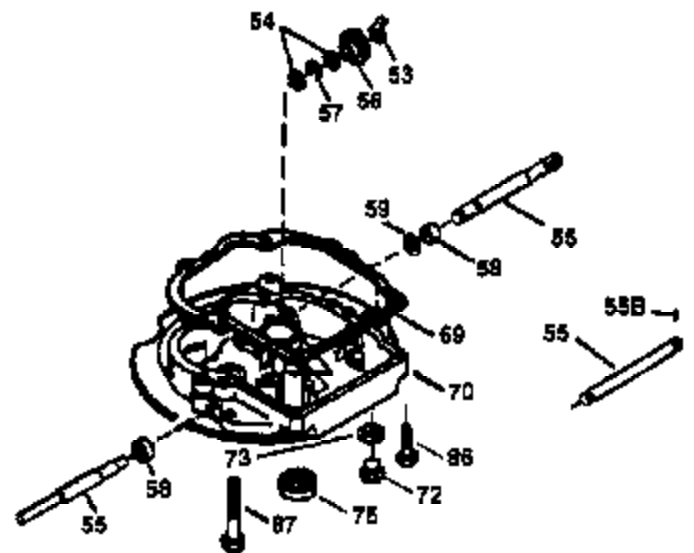

ILLUSTRATION SHOWS TYPICAL PARTS ONLY. ORDER BY PART NUMBER. PARTS NOT LISTED ARE SUPPLIED BY OEM.

VIEW 2 OF 3

Ref #	Part Number	Qty	Description
12A	36558	1	Breather Cover & Tube
19	31361	1	Extension Spring
69	35261	1	* Mounting Flange Gasket
70	34311D	1	Mounting Flange (Incl. 72 thru 83)
72	36083	1	Oil Drain Plug
75	27897	1	Oil Seal
86	650488	6	Screw, 1/4-20 x 1-1/4"
182	6201	2	Screw, 1/4-28 x 7/8"
185	31384A	1	Intake Pipe (Incl. 224)
186	34337	1	Governor Link
223	650451	2	Screw, 1/4-20 x 1"
238	650806	2	Screw, 10-32 x 5/8"
239	34338	1	* Air Cleaner Gasket
245	34340	1	Air Cleaner Filter
250	34341B	1	Air Cleaner Cover
287	650926	2	Screw, 8-32 x 21/64"
298	28763	3	Screw, 10-32 x 35/64"
300	34476A	1	Fuel Tank (Incl. 292 & 301)
301	33032	1	Fuel Cap
370K	36695	1	Starter Decal
390	590732	1	Rewind Starter (NOTE: This engine could have been built with 590738 starter.