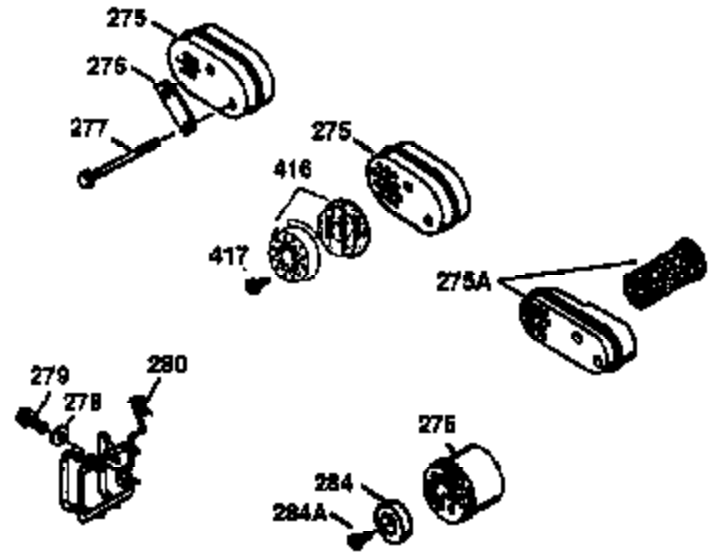

ILLUSTRATION SHOWS TYPICAL PARTS ONLY. ORDER BY PART NUMBER. PARTS NOT LISTED ARE SUPPLIED BY OEM.

VIEW 3 OF 3

Ref #	Part Number	Qty	Description
12A	36558	1	Breather Cover & Tube
90	611112	1	Flywheel
238	650806	2	Screw, 10-32 x 5/8"
239	34338	1	* Air Cleaner Gasket
240	34858	1	Air Cleaner Body
245	34340	1	Air Cleaner Filter
250	34341B	1	Air Cleaner Cover
370K	36695	1	Starter Decal