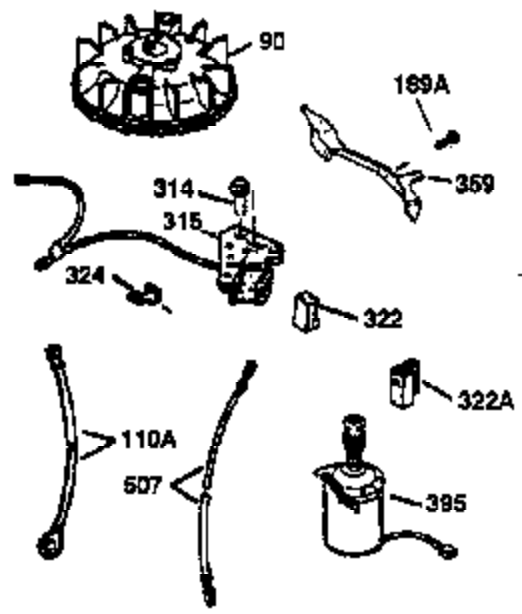

ILLUSTRATION SHOWS TYPICAL PARTS ONLY. ORDER BY PART NUMBER. PARTS NOT LISTED ARE SUPPLIED BY OEM.

VIEW 3 OF 3

Ref #	Part Number	Qty	Description
12A	36558	1	Breather Cover & Tube
90	611112	1	Flywheel
238	650806	2	Screw, 10-32 x 5/8"
239	34338	1	* Air Cleaner Gasket
240	34858	1	Air Cleaner Body
245	34340	1	Air Cleaner Filter
250	34341B	1	Air Cleaner Cover
370K	36695	1	Starter Decal