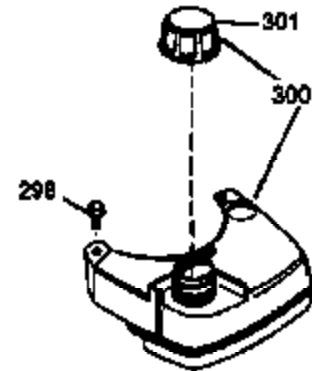

ILLUSTRATION SHOWS TYPICAL PARTS ONLY. ORDER BY PART NUMBER. PARTS NOT LISTED ARE SUPPLIED BY OEM.

VIEW 2 OF 3

Ref #	Part Number	Qty	Description
12A	36558	1	Breather Cover & Tube
19	31361	1	Extension Spring
69	35261	1	* Mounting Flange Gasket
70	34311D	1	Mounting Flange (Incl. 72 thru 83)
72	36083	1	Oil Drain Plug
75	27897	1	Oil Seal
86	650488	6	Screw, 1/4-20 x 1-1/4"
182	6201	2	Screw, 1/4-28 x 7/8"
185	31384A	1	Intake Pipe (Incl. 224)
186	34337	1	Governor Link
223	650451	2	Screw, 1/4-20 x 1"
238	650806	2	Screw, 10-32 x 5/8"
239	34338	1	* Air Cleaner Gasket
245	34340	1	Air Cleaner Filter
250	34341B	1	Air Cleaner Cover
287	650926	2	Screw, 8-32 x 21/64"
298	28763	3	Screw, 10-32 x 35/64"
300	34476A	1	Fuel Tank (Incl. 292 & 301)
301	33032	1	Fuel Cap
370K	36695	1	Starter Decal
390	590732	1	Rewind Starter (NOTE: This engine could have been built with 590738 starter.