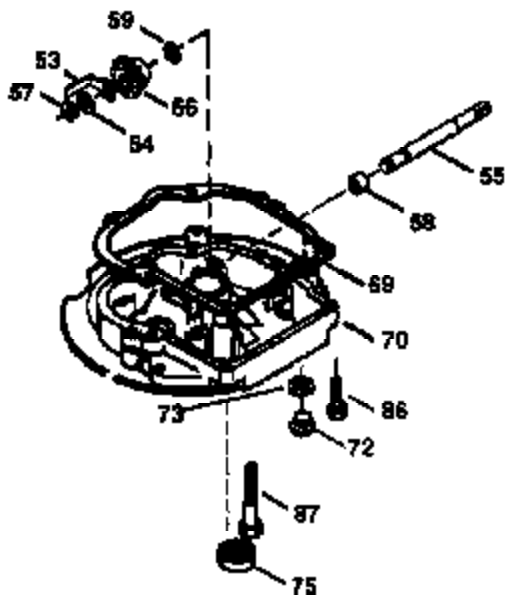

ILLUSTRATION SHOWS TYPICAL PARTS ONLY. ORDER BY PART NUMBER. PARTS NOT LISTED ARE SUPPLIED BY OEM.

VIEW 2 OF 3

Ref #	Part Number	Qty	Description
12A	36558	1	Breather Cover & Tube
19	31361	1	Extension Spring
69	35261	1	* Mounting Flange Gasket
70	34311D	1	Mounting Flange (Incl. 72 thru 83)
72	36083	1	Oil Drain Plug
75	27897	1	Oil Seal
86	650488	6	Screw, 1/4-20 x 1-1/4"
182	6201	2	Screw, 1/4-28 x 7/8"
185	31384A	1	Intake Pipe (Incl. 224)
186	34337	1	Governor Link
223	650451	2	Screw, 1/4-20 x 1"
238	650806	2	Screw, 10-32 x 5/8"
239	34338	1	* Air Cleaner Gasket
245	34340	1	Air Cleaner Filter
250	34341B	1	Air Cleaner Cover
287	650926	2	Screw, 8-32 x 21/64"
298	28763	3	Screw, 10-32 x 35/64"
300	34476A	1	Fuel Tank (Incl. 292 & 301)
301	33032	1	Fuel Cap
370K	36695	1	Starter Decal
390	590732	1	Rewind Starter (NOTE: This engine could have been built with 590738 starter.