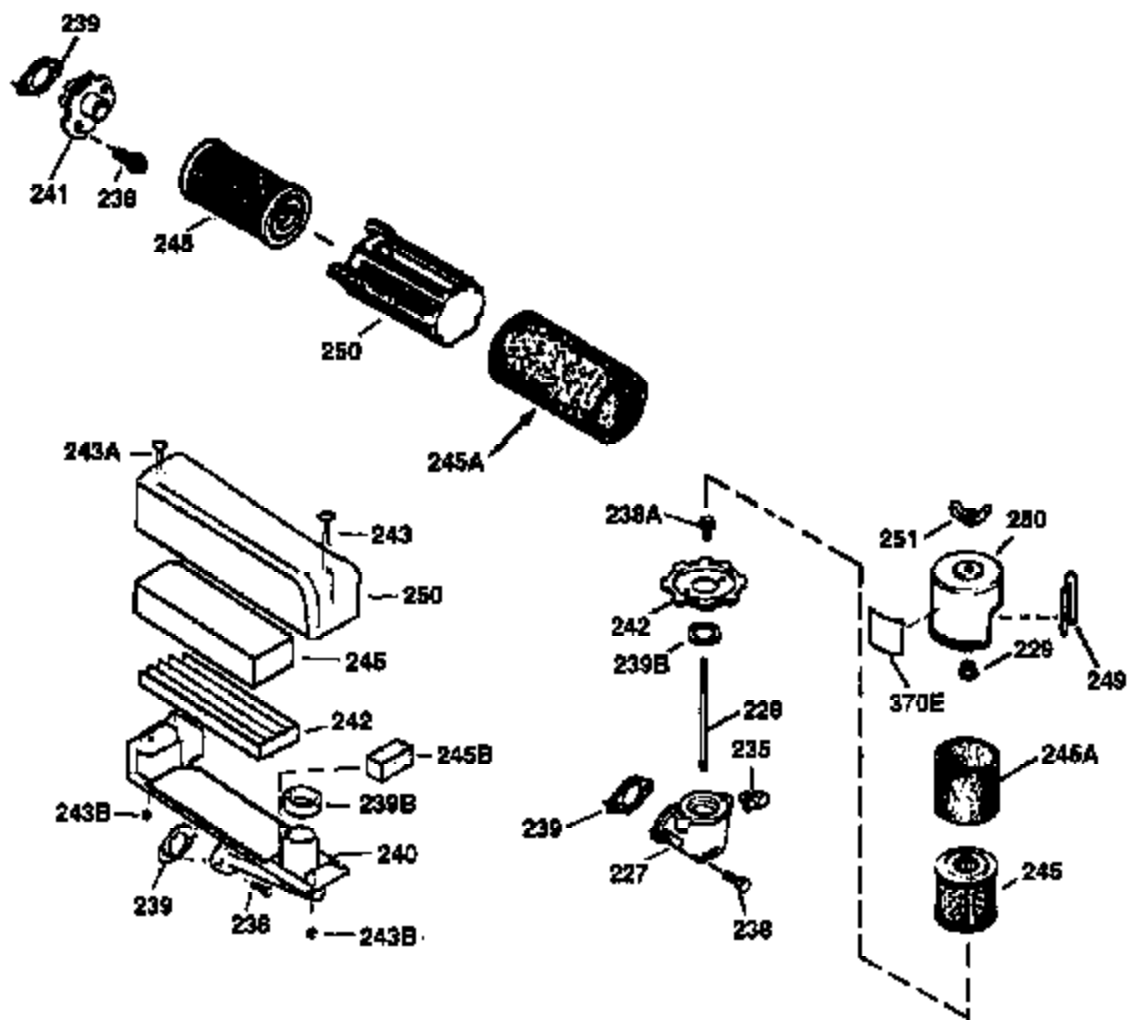

ILLUSTRATION SHOWS TYPICAL PARTS ONLY. ORDER BY PART NUMBER. PARTS NOT LISTED ARE SUPPLIED BY OEM.

VIEW 3 OF 3

Ref #	Part Number	Qty	Description
12A	36558	1	Breather Cover & Tube
90	611112	1	Flywheel
238	650806	2	Screw, 10-32 x 5/8"
239	34338	1	* Air Cleaner Gasket
240	34858	1	Air Cleaner Body
245	34340	1	Air Cleaner Filter
250	34341B	1	Air Cleaner Cover
370K	36695	1	Starter Decal