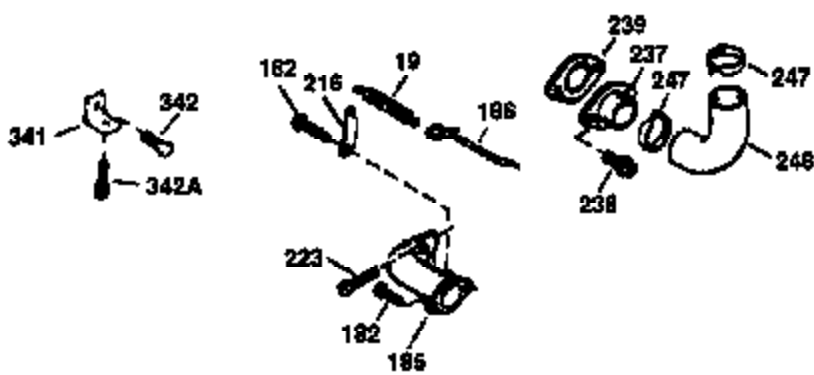

ILLUSTRATION SHOWS TYPICAL PARTS ONLY. ORDER BY PART NUMBER. PARTS NOT LISTED ARE SUPPLIED BY OEM.

VIEW 2 OF 3

Ref #	Part Number	Qty	Description
12A	36558	1	Breather Cover & Tube
19	31361	1	Extension Spring
69	35261	1	* Mounting Flange Gasket
70	34311D	1	Mounting Flange (Incl. 72 thru 83)
72	36083	1	Oil Drain Plug
75	27897	1	Oil Seal
86	650488	6	Screw, 1/4-20 x 1-1/4"
182	6201	2	Screw, 1/4-28 x 7/8"
185	31384A	1	Intake Pipe (Incl. 224)
186	34337	1	Governor Link
223	650451	2	Screw, 1/4-20 x 1"
238	650806	2	Screw, 10-32 x 5/8"
239	34338	1	* Air Cleaner Gasket
245	34340	1	Air Cleaner Filter
250	34341B	1	Air Cleaner Cover
287	650926	2	Screw, 8-32 x 21/64"
298	28763	3	Screw, 10-32 x 35/64"
300	34476A	1	Fuel Tank (Incl. 292 & 301)
301	33032	1	Fuel Cap
370K	36695	1	Starter Decal
390	590732	1	Rewind Starter (NOTE: This engine could have been built with 590738 starter.