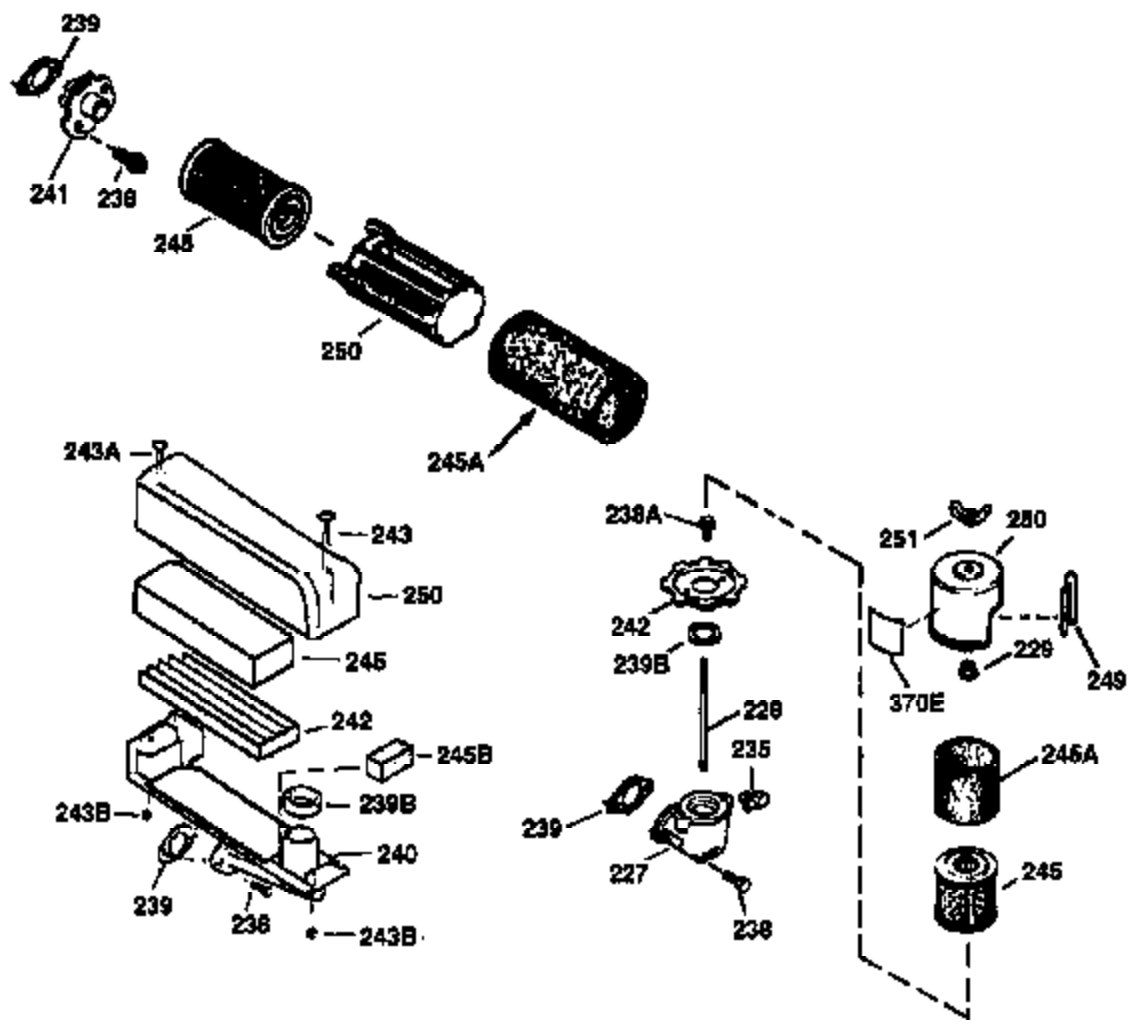

ILLUSTRATION SHOWS TYPICAL PARTS ONLY. ORDER BY PART NUMBER. PARTS NOT LISTED ARE SUPPLIED BY OEM.

VIEW 3 OF 3

Ref #	Part Number	Qty	Description
12A	36558	1	Breather Cover & Tube (Incl. 12B)
90	611112	1	Flywheel
238	650932	2	Screw, 10-32 x 49/64"
239	34338	1	* Air Cleaner Gasket
241	35797	1	Air Cleaner Collar
245	35066	1	Air Cleaner Filter
250	35065	1	Air Cleaner Cover
275	36456A	1	Muffler (Incl. 277)
275A	36664	1	Spark Arrestor Muffler (Optional) (Incl. 284,284A,416,417)
277	650988	2	Screw, 1/4-20 x 2-5/16"
284A	650760	1	Screw, 8-32 x 3/8" (Optional)
284	36663	1	Muffler Deflector (Incl. 284A)(Optional)
370K	36695	1	Starter Decal
416	36085	1	Spark Arrestor Kit (Incl. 417)(Optional)
417	650760	1	Screw, 8-32 x 3/8" (Optional)
900	0	1	Replacement Engine 750440B, order from 71-999
900	0		Replacement S/B NONE