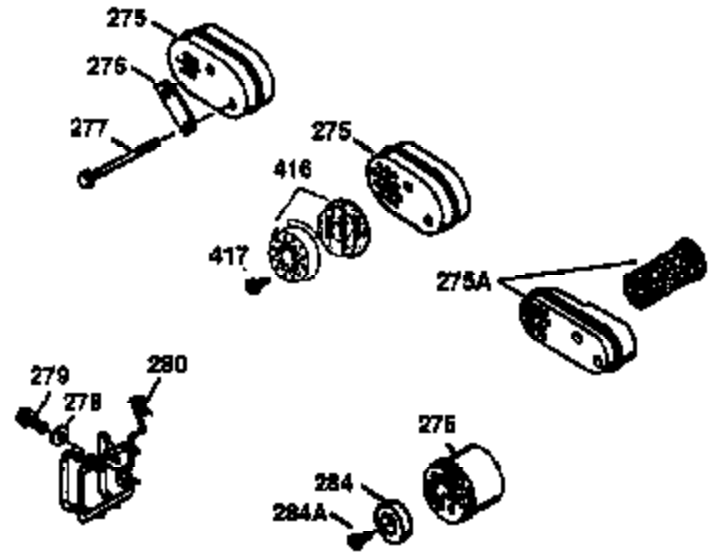

ILLUSTRATION SHOWS TYPICAL PARTS ONLY. ORDER BY PART NUMBER. PARTS NOT LISTED ARE SUPPLIED BY OEM.

VIEW 3 OF 3

Ref #	Part Number	Qty	Description
12A	36558	1	Breather Cover & Tube (Incl. 12B)
90	611112	1	Flywheel
238	650932	2	Screw, 10-32 x 49/64"
239	34338	1	* Air Cleaner Gasket
241	35797	1	Air Cleaner Collar
245	35066	1	Air Cleaner Filter
250	35065	1	Air Cleaner Cover
275	36456A	1	Muffler (Incl. 277)
275A	36664	1	Spark Arrestor Muffler (Optional) (Incl. 284,284A,416,417)
277	650988	2	Screw, 1/4-20 x 2-5/16"
284A	650760	1	Screw, 8-32 x 3/8" (Optional)
284	36663	1	Muffler Deflector (Incl. 284A)(Optional)
370K	36695	1	Starter Decal
416	36085	1	Spark Arrestor Kit (Incl. 417)(Optional)
417	650760	1	Screw, 8-32 x 3/8" (Optional)
900	0	1	Replacement Engine 750440B, order from 71-999
900	0		Replacement S/B NONE