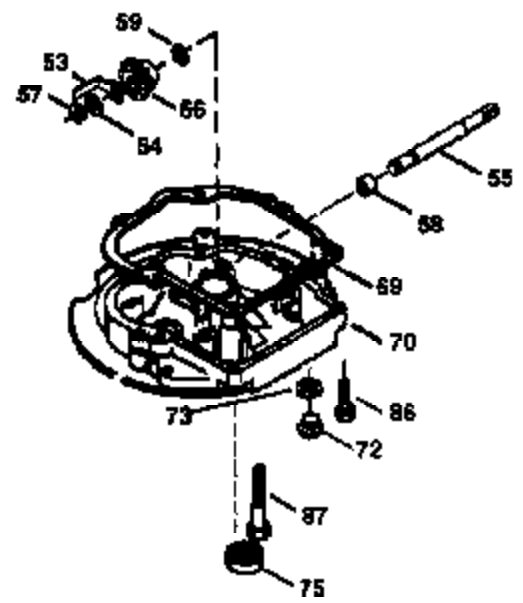

ILLUSTRATION SHOWS TYPICAL PARTS ONLY. ORDER BY PART NUMBER. PARTS NOT LISTED ARE SUPPLIED BY OEM.

VIEW 2 OF 3

Ref #	Part Number	Qty	Description
12A	36558	1	Breather Cover & Tube (Incl. 12B)
19	31361	1	Extension Spring
69	35261	1	* Mounting Flange Gasket
70	34311D	1	Mounting Flange (Incl. 72 thru 83)
72	36083	1	Oil Drain Plug
75	27897	1	Oil Seal
86	650488	6	Screw, 1/4-20 x 1-1/4"
182	6201	2	Screw, 1/4-28 x 7/8"
185	36544	1	Intake Pipe
186	34337	1	Governor Link
223	650451	2	Screw, 1/4-20 x 1"
238	650932	2	Screw, 10-32 x 49/64"
239	34338	1	* Air Cleaner Gasket
245	35066	1	Air Cleaner Filter
250	35065	1	Air Cleaner Cover
287	650926	2	Screw, 8-32 x 21/64"
298	28763	3	Screw, 10-32 x 35/64"
300	36916	1	Fuel Tank (Incl. 292 & 301)
301	36246	1	Fuel Cap
370K	36695	1	Starter Decal
390	590694	1	Rewind Starter (NOTE: This engine could have been built with 590737 starter. Refer to the design of the rope pulley strength ribs for part identification. Individual starter parts do not interchange.)
900	0	1	Replacement Engine 750440B, order from 71-999
900	0		Replacement S/B NONE