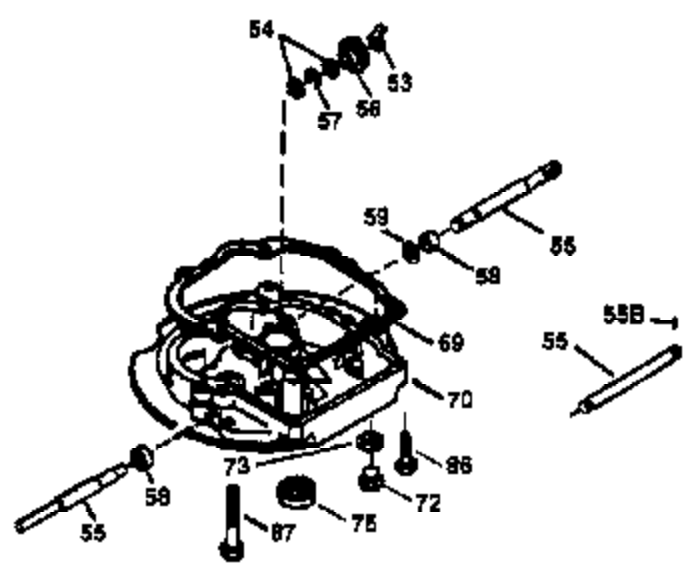

ILLUSTRATION SHOWS TYPICAL PARTS ONLY. ORDER BY PART NUMBER. PARTS NOT LISTED ARE SUPPLIED BY OEM.

VIEW 2 OF 3

Ref #	Part Number	Qty	Description
12A	36558	1	Breather Cover & Tube (Incl. 12B)
19	31361	1	Extension Spring
69	35261	1	* Mounting Flange Gasket
70	34311D	1	Mounting Flange (Incl. 72 thru 83)
72	36083	1	Oil Drain Plug
75	27897	1	Oil Seal
86	650488	6	Screw, 1/4-20 x 1-1/4"
182	6201	2	Screw, 1/4-28 x 7/8"
185	36544	1	Intake Pipe
186	34337	1	Governor Link
223	650451	2	Screw, 1/4-20 x 1"
238	650932	2	Screw, 10-32 x 49/64"
239	34338	1	* Air Cleaner Gasket
245	35066	1	Air Cleaner Filter
250	35065	1	Air Cleaner Cover
287	650926	2	Screw, 8-32 x 21/64"
298	28763	3	Screw, 10-32 x 35/64"
300	36916	1	Fuel Tank (Incl. 292 & 301)
301	36246	1	Fuel Cap
370K	36695	1	Starter Decal
390	590694	1	Rewind Starter (NOTE: This engine could have been built with 590737 starter. Refer to the design of the rope pulley strength ribs for part identification. Individual starter parts do not interchange.)
900	0	1	Replacement Engine 750440B, order from 71-999
900	0		Replacement S/B NONE