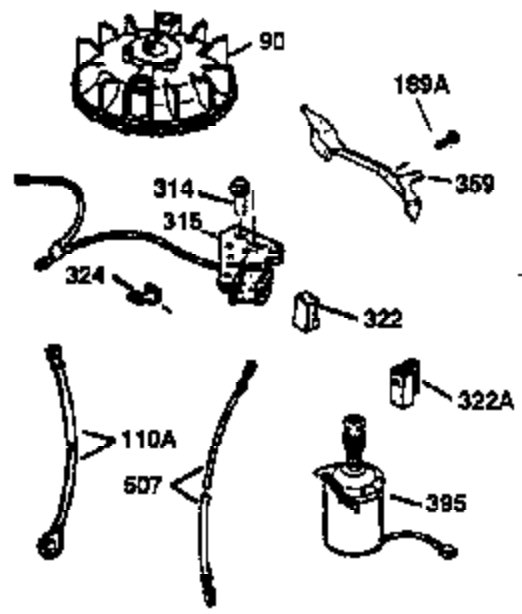

ILLUSTRATION SHOWS TYPICAL PARTS ONLY. ORDER BY PART NUMBER. PARTS NOT LISTED ARE SUPPLIED BY OEM.

VIEW 3 OF 3

Ref #	Part Number	Qty	Description
12A	36558	1	Breather Cover & Tube (Incl. 12B)
90	611112	1	Flywheel
238	650932	2	Screw, 10-32 x 49/64"
239	34338	1	* Air Cleaner Gasket
241	35797	1	Air Cleaner Collar
245	35066	1	Air Cleaner Filter
250	35065	1	Air Cleaner Cover
275	36456A	1	Muffler (Incl. 277)
275A	36664	1	Spark Arrestor Muffler (Optional) (Incl. 284,284A,416,417)
277	650988	2	Screw, 1/4-20 x 2-5/16"
284A	650760	1	Screw, 8-32 x 3/8" (Optional)
284	36663	1	Muffler Deflector (Incl. 284A)(Optional)
370K	36695	1	Starter Decal
416	36085	1	Spark Arrestor Kit (Incl. 417)(Optional)
417	650760	1	Screw, 8-32 x 3/8" (Optional)
900	0	1	Replacement Engine 750440B, order from 71-999
900	0		Replacement S/B NONE