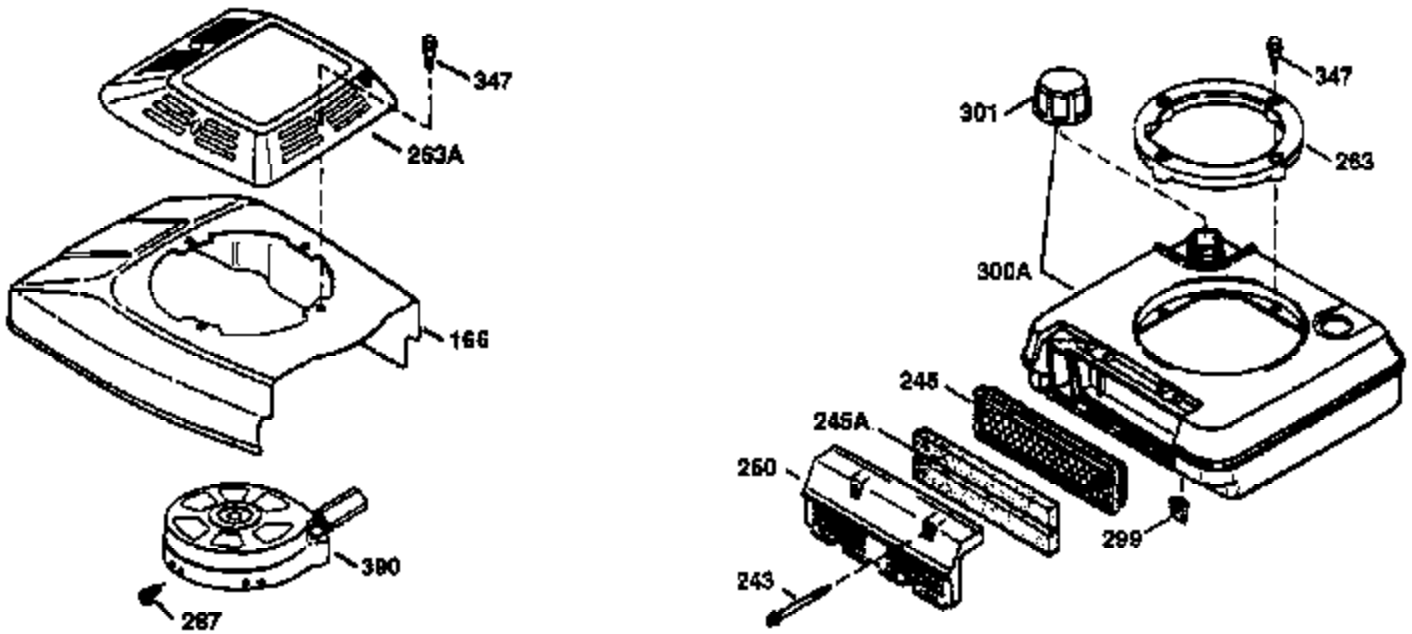

ILLUSTRATION SHOWS TYPICAL PARTS ONLY. ORDER BY PART NUMBER. PARTS NOT LISTED ARE SUPPLIED BY OEM.

VIEW 2 OF 3

Ref #	Part Number	Qty	Description
12A	36558	1	Breather Cover & Tube (Incl. 12B)
19	36281	1	Extension Spring
69	35261	1	* Mounting Flange Gasket
70	34311D	1	Mounting Flange (Incl. 72 thru 83)
72	36083	1	Oil Drain Plug
75	27897	1	Oil Seal
86	650488	6	Screw, 1/4-20 x 1-1/4"
182	6201	2	Screw, 1/4-28 x 7/8"
185	36544	1	Intake Pipe
186	34337	1	Governor Link
223	650451	2	Screw, 1/4-20 x 1"
238	650932	2	Screw, 10-32 x 49/64"
239	34338	1	* Air Cleaner Gasket
245	35066	1	Air Cleaner Filter
250	35986	1	Air Cleaner Cover
287	650926	2	Screw, 8-32 x 21/64"
300	35586	1	Fuel Tank (Incl. 292 & 301)
301	35355	1	Fuel Cap
390	590702	1	Rewind Starter (NOTE: This engine could have been built with 590739 starter. Refer to the design of the rope pulley strength ribs for part identification. Individual starter parts do not interchange. Refer to service bulletin 116).