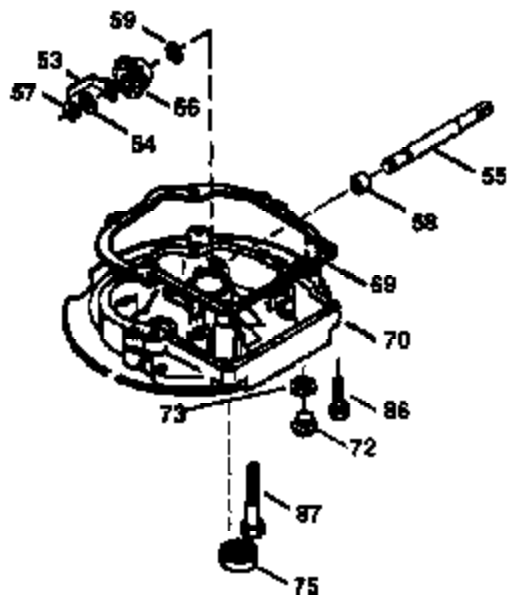

ILLUSTRATION SHOWS TYPICAL PARTS ONLY. ORDER BY PART NUMBER. PARTS NOT LISTED ARE SUPPLIED BY OEM.

VIEW 2 OF 3

Ref #	Part Number	Qty	Description
12A	36558	1	Breather Cover & Tube (Incl. 12B)
19	36281	1	Extension Spring
69	35261	1	* Mounting Flange Gasket
70	34311D	1	Mounting Flange (Incl. 72 thru 83)
72	36083	1	Oil Drain Plug
75	27897	1	Oil Seal
86	650488	6	Screw, 1/4-20 x 1-1/4"
182	6201	2	Screw, 1/4-28 x 7/8"
185	36544	1	Intake Pipe
186	34337	1	Governor Link
223	650451	2	Screw, 1/4-20 x 1"
238	650932	2	Screw, 10-32 x 49/64"
239	34338	1	* Air Cleaner Gasket
245	35066	1	Air Cleaner Filter
250	35986	1	Air Cleaner Cover
287	650926	2	Screw, 8-32 x 21/64"
300	35586	1	Fuel Tank (Incl. 292 & 301)
301	35355	1	Fuel Cap
390	590702	1	Rewind Starter (NOTE: This engine could have been built with 590739 starter. Refer to the design of the rope pulley strength ribs for part identification. Individual starter parts do not interchange. Refer to service bulletin 116).