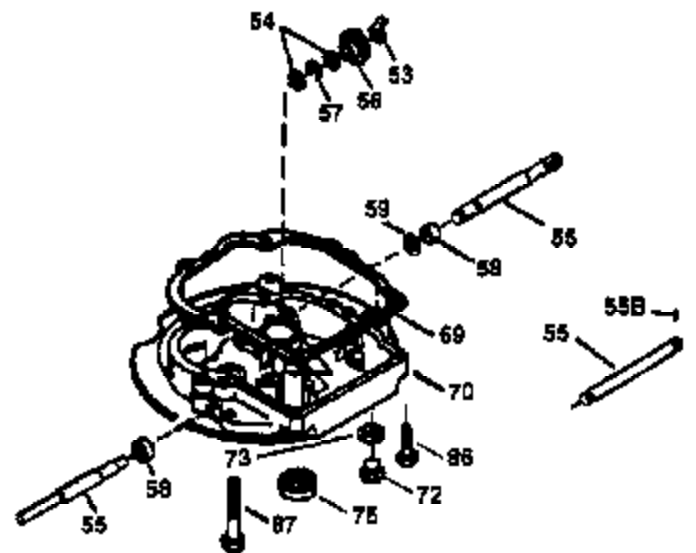

ILLUSTRATION SHOWS TYPICAL PARTS ONLY. ORDER BY PART NUMBER. PARTS NOT LISTED ARE SUPPLIED BY OEM.

VIEW 2 OF 3

Ref #	Part Number	Qty	Description
12A	36558	1	Breather Cover & Tube (Incl. 12B)
19	36281	1	Extension Spring
69	35261	1	* Mounting Flange Gasket
70	34311D	1	Mounting Flange (Incl. 72 thru 83)
72	36083	1	Oil Drain Plug
75	27897	1	Oil Seal
86	650488	6	Screw, 1/4-20 x 1-1/4"
182	6201	2	Screw, 1/4-28 x 7/8"
185	36544	1	Intake Pipe
186	34337	1	Governor Link
223	650451	2	Screw, 1/4-20 x 1"
238	650932	2	Screw, 10-32 x 49/64"
239	34338	1	* Air Cleaner Gasket
245	35066	1	Air Cleaner Filter
250	35986	1	Air Cleaner Cover
287	650926	2	Screw, 8-32 x 21/64"
300	35586	1	Fuel Tank (Incl. 292 & 301)
301	35355	1	Fuel Cap
390	590702	1	Rewind Starter (NOTE: This engine could have been built with 590739 starter. Refer to the design of the rope pulley strength ribs for part identification. Individual starter parts do not interchange. Refer to service bulletin 116).