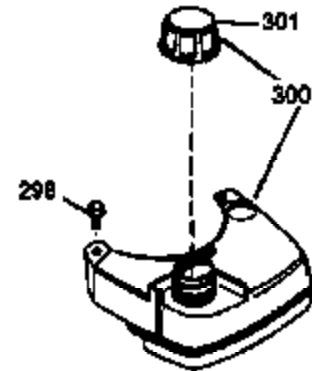

ILLUSTRATION SHOWS TYPICAL PARTS ONLY. ORDER BY PART NUMBER. PARTS NOT LISTED ARE SUPPLIED BY OEM.

VIEW 2 OF 3

Ref #	Part Number	Qty	Description
12A	36558	1	Breather Cover & Tube (Incl. 12B)
19	36281	1	Extension Spring
69	35261	1	* Mounting Flange Gasket
70	34311D	1	Mounting Flange (Incl. 72 thru 83)
72	36083	1	Oil Drain Plug
75	27897	1	Oil Seal
86	650488	6	Screw, 1/4-20 x 1-1/4"
182	6201	2	Screw, 1/4-28 x 7/8"
185	36544	1	Intake Pipe
186	34337	1	Governor Link
223	650451	2	Screw, 1/4-20 x 1"
238	650932	2	Screw, 10-32 x 49/64"
239	34338	1	* Air Cleaner Gasket
245	35066	1	Air Cleaner Filter
250	35986	1	Air Cleaner Cover
287	650926	2	Screw, 8-32 x 21/64"
300	35586	1	Fuel Tank (Incl. 292 & 301)
301	35355	1	Fuel Cap
390	590702	1	Rewind Starter (NOTE: This engine could have been built with 590739 starter. Refer to the design of the rope pulley strength ribs for part identification. Individual starter parts do not interchange. Refer to service bulletin 116).