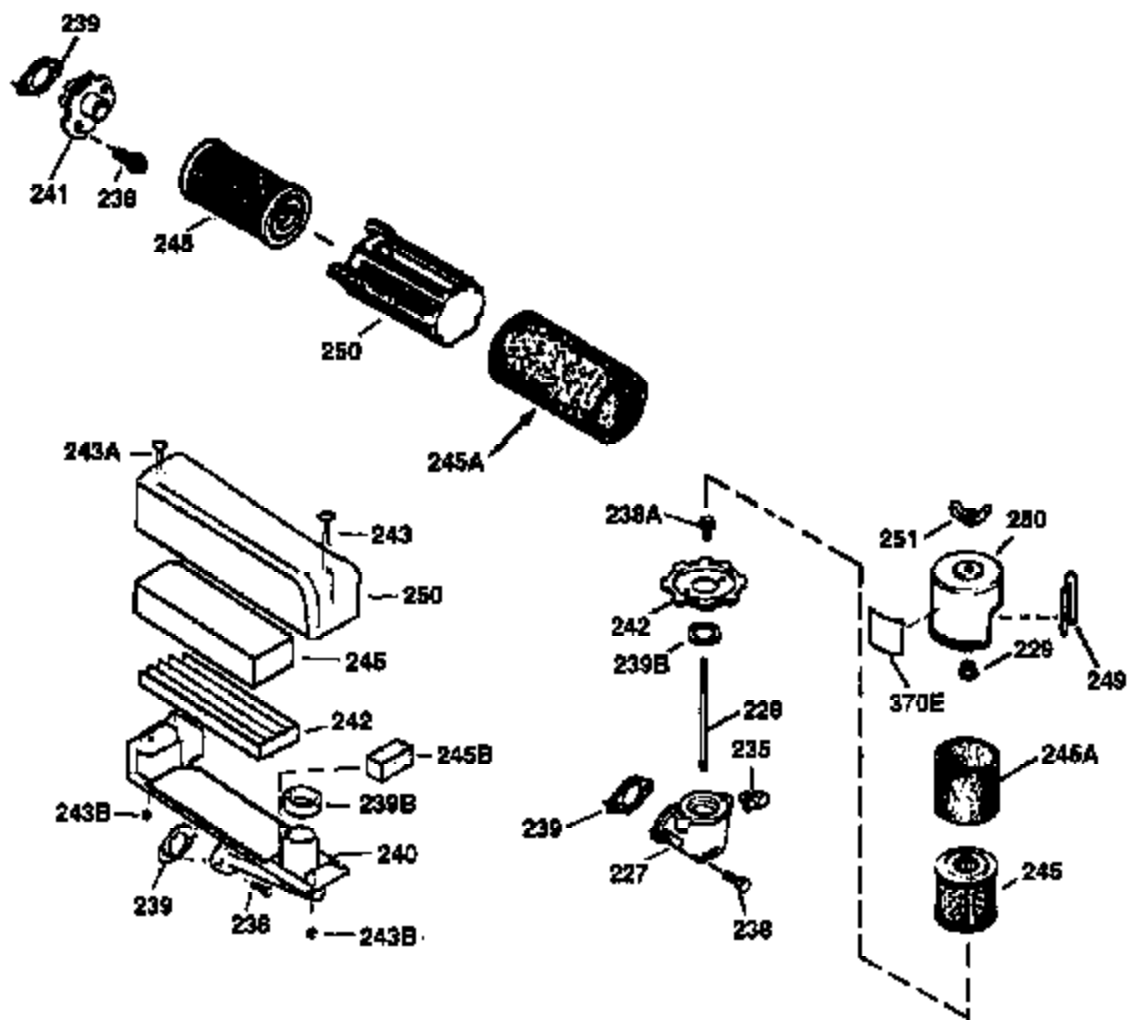

ILLUSTRATION SHOWS TYPICAL PARTS ONLY. ORDER BY PART NUMBER. PARTS NOT LISTED ARE SUPPLIED BY OEM.

VIEW 3 OF 3

Ref #	Part Number	Qty	Description
12A	36558	1	Breather Cover & Tube (Incl. 12B)
90	611112	1	Flywheel
238	650932	2	Screw, 10-32 x 49/64"
239	34338	1	* Air Cleaner Gasket
241	35797	1	Air Cleaner Collar
245	35066	1	Air Cleaner Filter
250	35986	1	Air Cleaner Cover
275	36473	1	Muffler (Incl. 277)
277	650988	2	Screw, 1/4-20 x 2-5/16"
416	36085	1	Spark Arrestor Kit (Incl. 417)(Optional)
417	650760	1	Screw, 8-32 x 3/8" (Optional)