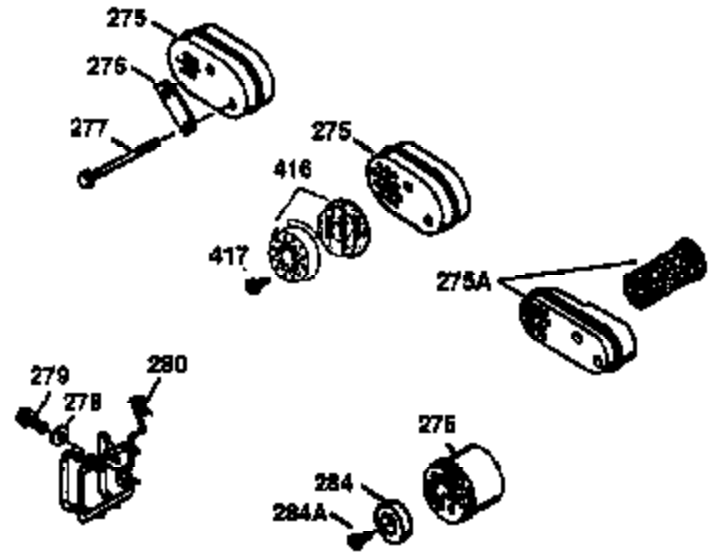

ILLUSTRATION SHOWS TYPICAL PARTS ONLY. ORDER BY PART NUMBER. PARTS NOT LISTED ARE SUPPLIED BY OEM.

VIEW 3 OF 3

Ref #	Part Number	Qty	Description
12A	36558	1	Breather Cover & Tube
90	611213	1	Flywheel
238	650932	2	Screw, 10-32 x 49/64"
239	34338	1	* Air Cleaner Gasket
241	35797	1	Air Cleaner Collar
245	35066	1	Air Cleaner Filter
250	35986	1	Air Cleaner Cover
275	35993	1	Muffler
276	35994	1	Locking Plate
277	650957	2	Screw, 1/4-20 x 2-31/32"
370K	36695	1	Starter Decal
416	36085	1	Spark Arrestor Kit (Incl. 417)(Optional)
417	650760	1	Screw, 8-32 x 3/8" (Optional)