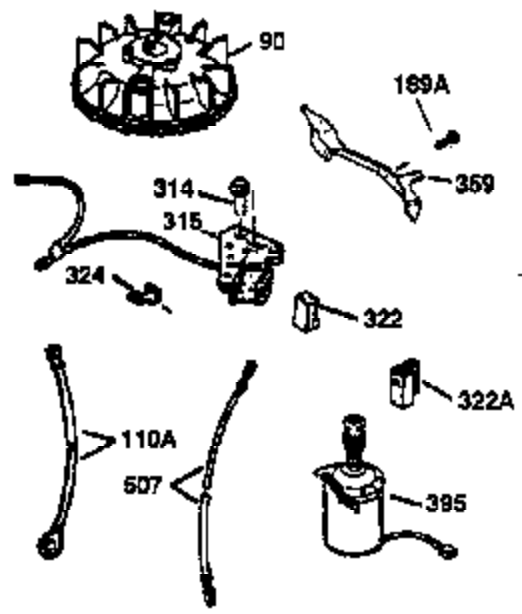

ILLUSTRATION SHOWS TYPICAL PARTS ONLY. ORDER BY PART NUMBER. PARTS NOT LISTED ARE SUPPLIED BY OEM.

VIEW 3 OF 3

Ref #	Part Number	Qty	Description
12A	36558	1	Breather Cover & Tube
90	611213	1	Flywheel
238	650932	2	Screw, 10-32 x 49/64"
239	34338	1	* Air Cleaner Gasket
241	35797	1	Air Cleaner Collar
245	35066	1	Air Cleaner Filter
250	35986	1	Air Cleaner Cover
275	35993	1	Muffler
276	35994	1	Locking Plate
277	650957	2	Screw, 1/4-20 x 2-31/32"
370K	36695	1	Starter Decal
416	36085	1	Spark Arrestor Kit (Incl. 417)(Optional)
417	650760	1	Screw, 8-32 x 3/8" (Optional)