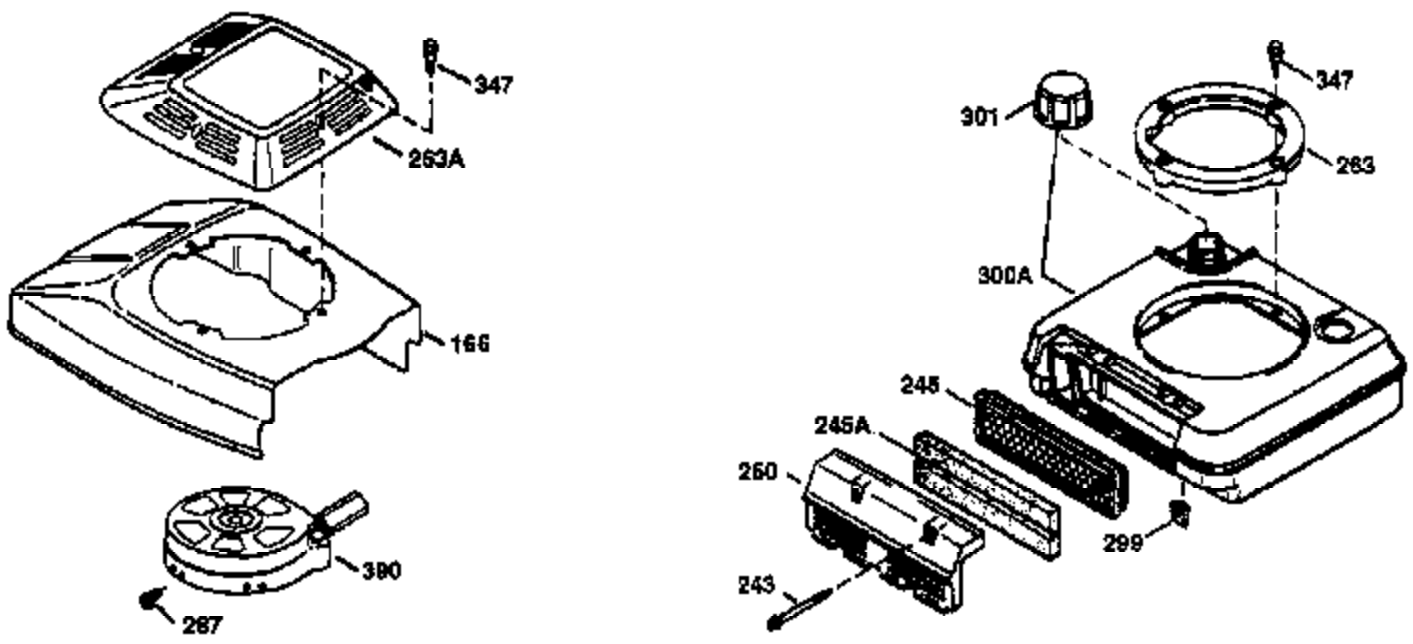

ILLUSTRATION SHOWS TYPICAL PARTS ONLY. ORDER BY PART NUMBER. PARTS NOT LISTED ARE SUPPLIED BY OEM.

VIEW 2 OF 3

Ref #	Part Number	Qty	Description
12A	36558	1	Breather Cover & Tube
19	36281	1	Extension Spring
69	35261	1	* Mounting Flange Gasket
70	34311D	1	Mounting Flange (Incl. 72 thru 83)
72	36083	1	Oil Drain Plug
75	27897	1	Oil Seal
86	650488	6	Screw, 1/4-20 x 1-1/4"
182	6201	2	Screw, 1/4-28 x 7/8"
185	36544	1	Intake Pipe
186	34337	1	Governor Link
223	650451	2	Screw, 1/4-20 x 1"
238	650932	2	Screw, 10-32 x 49/64"
239	34338	1	* Air Cleaner Gasket
245	35066	1	Air Cleaner Filter
250	35986	1	Air Cleaner Cover
263	36214	1	Trim Ring
287	650926	2	Screw, 8-32 x 21/64"
300	35586	1	Fuel Tank (Incl. 292 & 301)
301	36246	1	Fuel Cap
370K	36695	1	Starter Decal
390	590732	1	Rewind Starter (NOTE: This engine could have been built with 590738 starter).