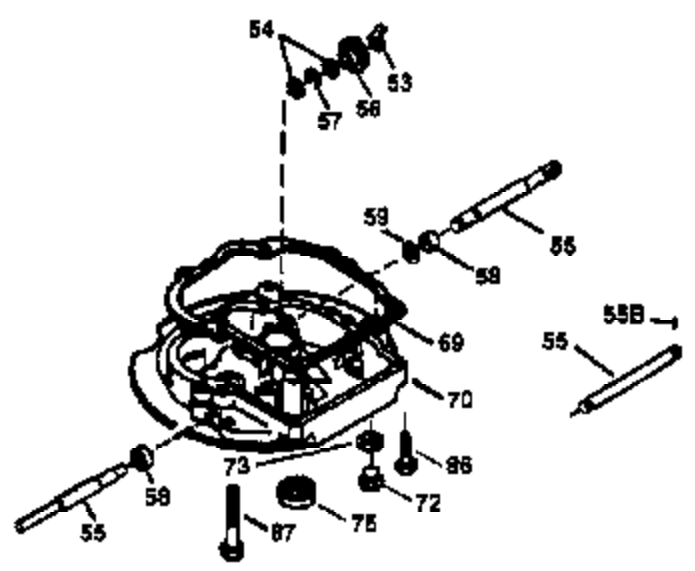

ILLUSTRATION SHOWS TYPICAL PARTS ONLY. ORDER BY PART NUMBER. PARTS NOT LISTED ARE SUPPLIED BY OEM.

VIEW 2 OF 3

Ref #	Part Number	Qty	Description
12A	36558	1	Breather Cover & Tube
19	36281	1	Extension Spring
69	35261	1	* Mounting Flange Gasket
70	34311D	1	Mounting Flange (Incl. 72 thru 83)
72	36083	1	Oil Drain Plug
75	27897	1	Oil Seal
86	650488	6	Screw, 1/4-20 x 1-1/4"
182	6201	2	Screw, 1/4-28 x 7/8"
185	36544	1	Intake Pipe
186	34337	1	Governor Link
223	650451	2	Screw, 1/4-20 x 1"
238	650932	2	Screw, 10-32 x 49/64"
239	34338	1	* Air Cleaner Gasket
245	35066	1	Air Cleaner Filter
250	35986	1	Air Cleaner Cover
263	36214	1	Trim Ring
287	650926	2	Screw, 8-32 x 21/64"
300	35586	1	Fuel Tank (Incl. 292 & 301)
301	36246	1	Fuel Cap
370K	36695	1	Starter Decal
390	590732	1	Rewind Starter (NOTE: This engine could have been built with 590738 starter).