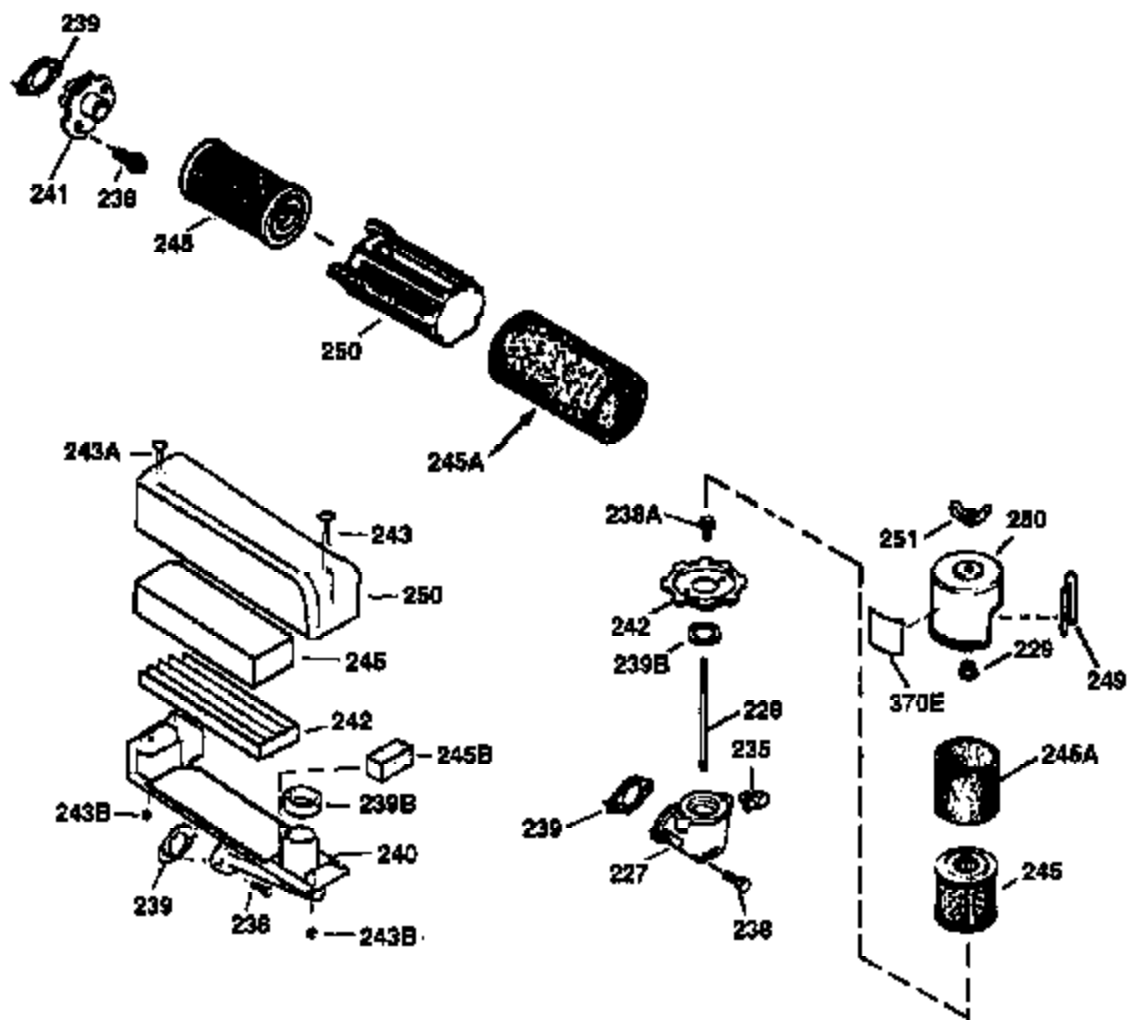

ILLUSTRATION SHOWS TYPICAL PARTS ONLY. ORDER BY PART NUMBER. PARTS NOT LISTED ARE SUPPLIED BY OEM.

VIEW 3 OF 3

Ref #	Part Number	Qty	Description
12A	36558	1	Breather Cover & Tube
90	611213	1	Flywheel
238	650932	2	Screw, 10-32 x 49/64"
239	34338	1	* Air Cleaner Gasket
241	35797	1	Air Cleaner Collar
245	35066	1	Air Cleaner Filter
250	35986	1	Air Cleaner Cover
275	35993	1	Muffler
276	35994	1	Locking Plate
277	650957	2	Screw, 1/4-20 x 2-31/32"
370K	36695	1	Starter Decal
416	36085	1	Spark Arrestor Kit (Incl. 417)(Optional)
417	650760	1	Screw, 8-32 x 3/8" (Optional)