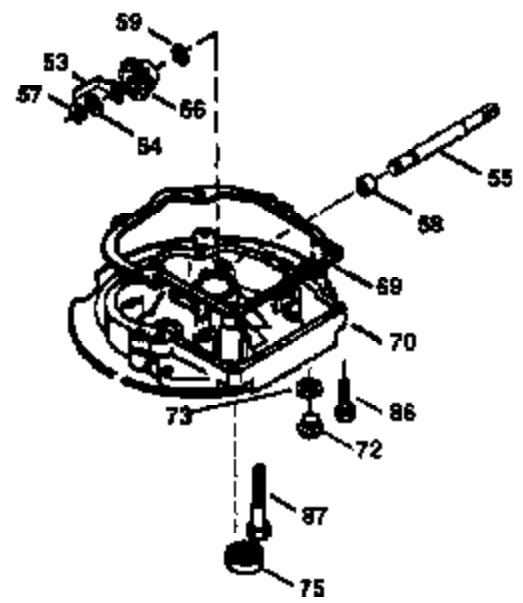

ILLUSTRATION SHOWS TYPICAL PARTS ONLY. ORDER BY PART NUMBER. PARTS NOT LISTED ARE SUPPLIED BY OEM.

VIEW 2 OF 3

Ref #	Part Number	Qty	Description
12A	36558	1	Breather Cover & Tube
19	36281	1	Extension Spring
69	35261	1	* Mounting Flange Gasket
70	34311D	1	Mounting Flange (Incl. 72 thru 83)
72	36083	1	Oil Drain Plug
75	27897	1	Oil Seal
86	650488	6	Screw, 1/4-20 x 1-1/4"
182	6201	2	Screw, 1/4-28 x 7/8"
185	36544	1	Intake Pipe
186	34337	1	Governor Link
223	650451	2	Screw, 1/4-20 x 1"
238	650932	2	Screw, 10-32 x 49/64"
239	34338	1	* Air Cleaner Gasket
245	35066	1	Air Cleaner Filter
250	35986	1	Air Cleaner Cover
263	36214	1	Trim Ring
287	650926	2	Screw, 8-32 x 21/64"
300	35586	1	Fuel Tank (Incl. 292 & 301)
301	36246	1	Fuel Cap
370K	36695	1	Starter Decal
390	590732	1	Rewind Starter (NOTE: This engine could have been built with 590738 starter).