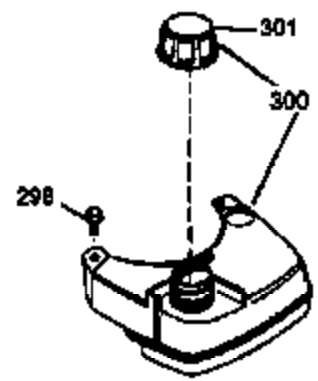

ILLUSTRATION SHOWS TYPICAL PARTS ONLY. ORDER BY PART NUMBER. PARTS NOT LISTED ARE SUPPLIED BY OEM.

VIEW 2 OF 3

Ref #	Part Number	Qty	Description
12A	36558	1	Breather Cover & Tube
19	36281	1	Extension Spring
69	35261	1	* Mounting Flange Gasket
70	34311D	1	Mounting Flange (Incl. 72 thru 83)
72	36083	1	Oil Drain Plug
75	27897	1	Oil Seal
86	650488	6	Screw, 1/4-20 x 1-1/4"
182	6201	2	Screw, 1/4-28 x 7/8"
185	36544	1	Intake Pipe
186	34337	1	Governor Link
223	650451	2	Screw, 1/4-20 x 1"
238	650932	2	Screw, 10-32 x 49/64"
239	34338	1	* Air Cleaner Gasket
245	35066	1	Air Cleaner Filter
250	35986	1	Air Cleaner Cover
263	36214	1	Trim Ring
287	650926	2	Screw, 8-32 x 21/64"
300	35586	1	Fuel Tank (Incl. 292 & 301)
301	36246	1	Fuel Cap
370K	36695	1	Starter Decal
390	590732	1	Rewind Starter (NOTE: This engine could have been built with 590738 starter).