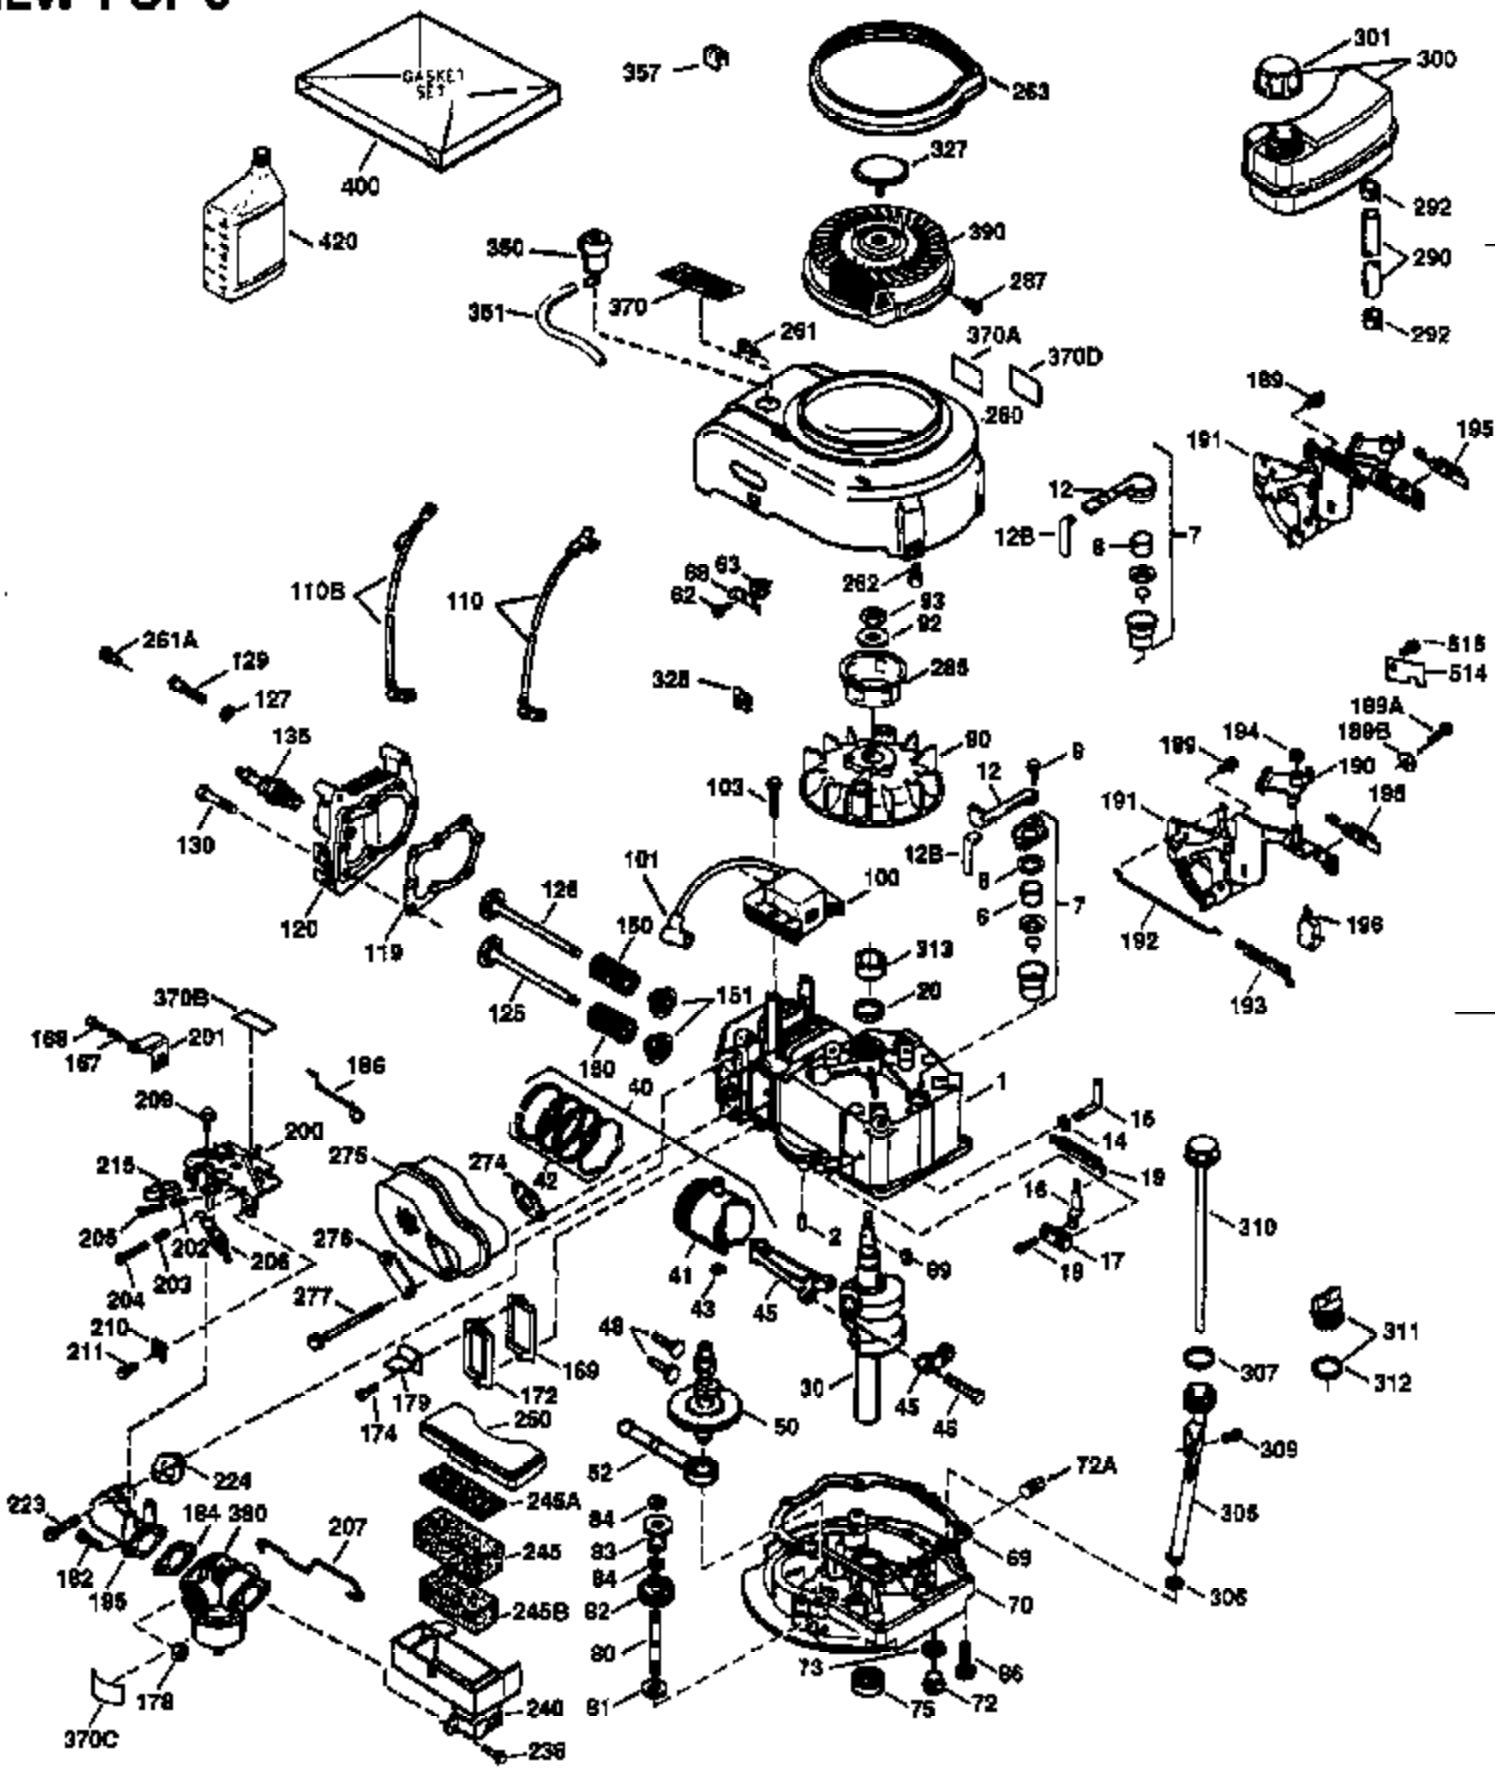

ILLUSTRATION SHOWS TYPICAL PARTS ONLY. ORDER BY PART NUMBER. PARTS NOT LISTED ARE SUPPLIED BY OEM.

VIEW 1 OF 3

Ref #	Part Number	Qty	Description
1	36265	1	Cylinder (Incl. 2 & 20)
2	26727	2	Dowel Pin
6	33734	1	Breather Element
7	34214A	1	Breather Ass'y. (Incl. 6, 8, 9, & 12)
8	33735	1	* Breather Gasket
9	30200	2	Screw, 10-24 x 9/16"
12	35496	1	Breather Tube
14	28277	1	Washer
15	30589	1	Governor Rod (Incl. 14)
16	31383A	1	Governor Lever
17	31335	1	Governor Lever Clamp
18	650548	1	Screw, 8-32 x 5/16"
19	31361	1	Extension Spring
20	32600	1	Oil Seal
30	36215A	1	Crankshaft
40	36073	1	Piston, Pin & Ring Set (Std.)
40	36074	1	Piston, Pin & Ring Set (.010" OS)
40	36075	1	Piston, Pin & Ring Set (.020" OS)
41	36070	1	Piston & Pin Ass'y. (Std.) (Incl. 43)
41	36071	1	Piston & Pin Ass'y. (.010" OS) (Incl. 43)
41	36072	1	Piston & Pin Ass'y. (.020" OS) (Incl. 43)
42	36076	1	Ring Set (Std.)
42	36077	1	Ring Set (.010" OS)
42	36078	1	Ring Set (.020" OS)
43	20381	2	Piston Pin Retaining Ring
45	30963B	1	Connecting Rod Ass'y. (Incl. 46)
46	32610A	2	Connecting Rod Bolt
48	27241	2	Valve Lifter
50	35990	1	Camshaft (BCR)
52	29914	1	Oil Pump Ass'y.
69	35261	1	Mounting Flange Gasket
70	34311D	1	Mounting Flange (Incl. 72 thru 83)
72	36083	1	Oil Drain Plug
75	27897	1	Oil Seal
80	30574A	1	Governor Shaft
81	30590A	1	Washer
82	30591	1	Governor Gear Ass'y. (Incl.8l)
83	30588A	1	Governor Spool
86	650488	6	Screw, 1/4-20 x 1-1/4"
89	611004	1	Flywheel Key
90	611112	1	Flywheel
92	650815	1	Belleville Washer
93	650816	1	Flywheel Nut
100	34443A	1	Solid State Ignition
101	610118	1	Spark Plug Cover
103	650814	2	Screw, Torx T-15, 10-24 x 1"
110	34961	1	Ground Wire
119	33554A	1	* Cylinder Head Gasket
120	34342	1	Cylinder Head
125	29313C	1	Exhaust Valve (Std.) (Incl. 151)
125	29315C	1	Exhaust Valve (1/32" OS) (Incl. 151)
126	29314B	1	Intake Valve (Std.) (Incl. 151)
126	29315C	1	Intake Valve (1/32" OS) (Incl. 151)
130	6021A	8	Screw, 5/16-18 x 1-1/2"
135	35395	1	Resistor Spark Plug (RJ19LM)
150	35991	2	Valve Spring
151	31673	2	Valve Spring Cap
169	27234A	1	* Valve Cover Gasket