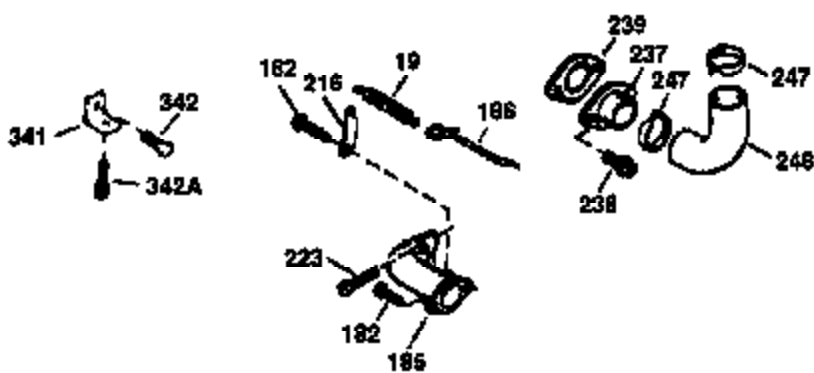

ILLUSTRATION SHOWS TYPICAL PARTS ONLY. ORDER BY PART NUMBER. PARTS NOT LISTED ARE SUPPLIED BY OEM.

VIEW 2 OF 3

Ref #	Part Number	Qty	Description
19	31361	1	Extension Spring
69	35261	1	Mounting Flange Gasket
70	34311D	1	Mounting Flange (Incl. 72 thru 83)
72	36083	1	Oil Drain Plug
75	27897	1	Oil Seal
86	650488	6	Screw, 1/4-20 x 1-1/4"
182	6201	2	Screw, 1/4-28 x 7/8"
185	31384A	1	Intake Pipe (Incl. 224)
186	32653	1	Governor Link Spring
216	33086	1	R.P.M. Adjusting Lever
223	650451	2	Screw, 1/4-20 x 1"
243	650899	2	Screw, 10-32 x 2-3/32"
245	35500	1	Air Cleaner Filter
247	35505	2	Air Cleaner Tube Clamp
248	35504	1	Air Cleaner Tube
250	35503	1	Air Cleaner Cover
263	35502	1	Trim Ring
287	650926	2	Screw, 8-32 x 21/64"
299	650900	2	"U" Type Nut, 10-32
300	35501A	1	Shroud & Tank Ass'y. (Incl. 301)
301	35355	1	Fuel Cap
347	650898	4	Screw, 10-32 x 27/32"
390	590694	1	Rewind Starter (NOTE: This engine could have been built with 590686 starter. Refer to the design of the air intake louvers for part identification. Individual starter parts do not interchange.)