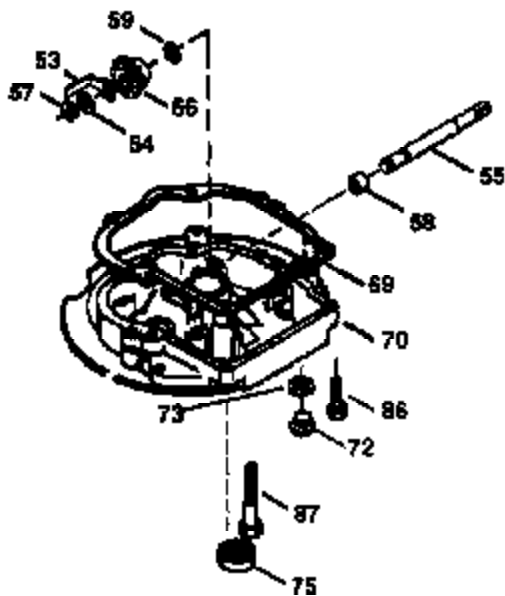

ILLUSTRATION SHOWS TYPICAL PARTS ONLY. ORDER BY PART NUMBER. PARTS NOT LISTED ARE SUPPLIED BY OEM.

VIEW 2 OF 3

Ref #	Part Number	Qty	Description
19	31361	1	Extension Spring
69	35261	1	Mounting Flange Gasket
70	34311D	1	Mounting Flange (Incl. 72 thru 83)
72	36083	1	Oil Drain Plug
75	27897	1	Oil Seal
86	650488	6	Screw, 1/4-20 x 1-1/4"
182	6201	2	Screw, 1/4-28 x 7/8"
185	31384A	1	Intake Pipe (Incl. 224)
186	32653	1	Governor Link Spring
216	33086	1	R.P.M. Adjusting Lever
223	650451	2	Screw, 1/4-20 x 1"
243	650899	2	Screw, 10-32 x 2-3/32"
245	35500	1	Air Cleaner Filter
247	35505	2	Air Cleaner Tube Clamp
248	35504	1	Air Cleaner Tube
250	35503	1	Air Cleaner Cover
263	35502	1	Trim Ring
287	650926	2	Screw, 8-32 x 21/64"
299	650900	2	"U" Type Nut, 10-32
300	35501A	1	Shroud & Tank Ass'y. (Incl. 301)
301	35355	1	Fuel Cap
347	650898	4	Screw, 10-32 x 27/32"
390	590694	1	Rewind Starter (NOTE: This engine could have been built with 590686 starter. Refer to the design of the air intake louvers for part identification. Individual starter parts do not interchange.)