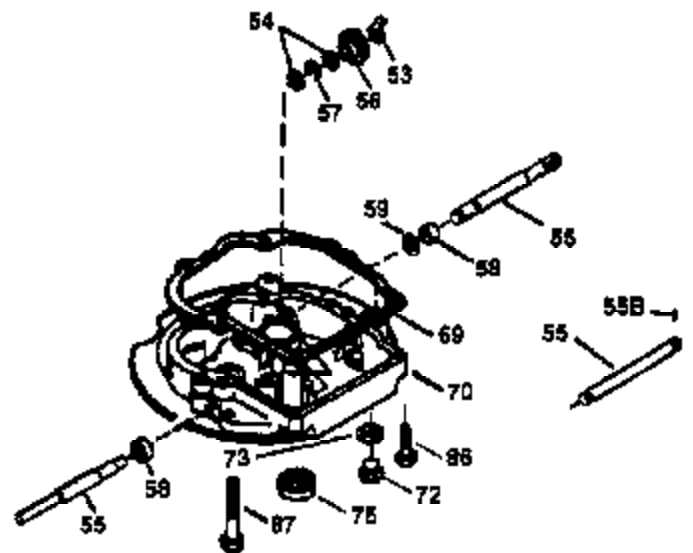

ILLUSTRATION SHOWS TYPICAL PARTS ONLY. ORDER BY PART NUMBER. PARTS NOT LISTED ARE SUPPLIED BY OEM.

VIEW 2 OF 3

Ref #	Part Number	Qty	Description
19	31361	1	Extension Spring
69	35261	1	Mounting Flange Gasket
70	34311D	1	Mounting Flange (Incl. 72 thru 83)
72	36083	1	Oil Drain Plug
75	27897	1	Oil Seal
86	650488	6	Screw, 1/4-20 x 1-1/4"
182	6201	2	Screw, 1/4-28 x 7/8"
185	31384A	1	Intake Pipe (Incl. 224)
186	32653	1	Governor Link Spring
216	33086	1	R.P.M. Adjusting Lever
223	650451	2	Screw, 1/4-20 x 1"
243	650899	2	Screw, 10-32 x 2-3/32"
245	35500	1	Air Cleaner Filter
247	35505	2	Air Cleaner Tube Clamp
248	35504	1	Air Cleaner Tube
250	35503	1	Air Cleaner Cover
263	35502	1	Trim Ring
287	650926	2	Screw, 8-32 x 21/64"
299	650900	2	"U" Type Nut, 10-32
300	35501A	1	Shroud & Tank Ass'y. (Incl. 301)
301	35355	1	Fuel Cap
347	650898	4	Screw, 10-32 x 27/32"
390	590694	1	Rewind Starter (NOTE: This engine could have been built with 590686 starter. Refer to the design of the air intake louvers for part identification. Individual starter parts do not interchange.)