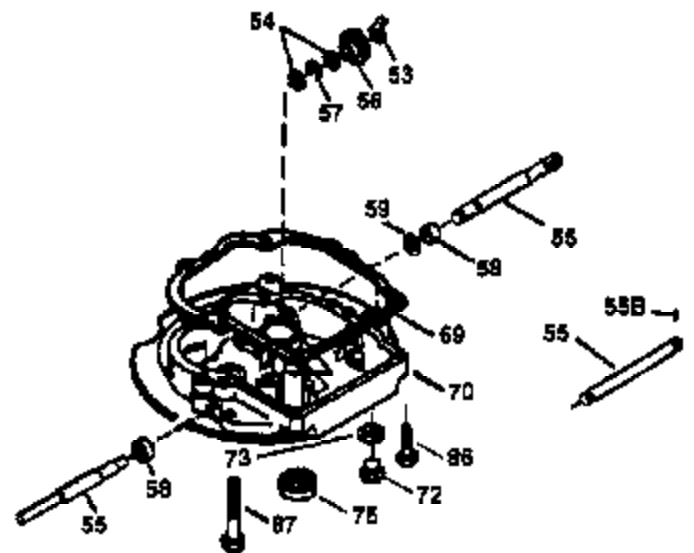

ILLUSTRATION SHOWS TYPICAL PARTS ONLY. ORDER BY PART NUMBER. PARTS NOT LISTED ARE SUPPLIED BY OEM.

VIEW 2 OF 3

Ref #	Part Number	Qty	Description
19	33578	1	Extension Spring
69	35261	1	Mounting Flange Gasket
70	34311D	1	Mounting Flange (Incl. 72 thru 83)
72	36083	1	Oil Drain Plug
75	27897	1	Oil Seal
86	650488	6	Screw, 1/4-20 x 1-1/4"
182	6201	2	Screw, 1/4-28 x 7/8"
185	31384A	1	Intake Pipe (Incl. 224)
186	34358	1	Governor Link
223	650451	2	Screw, 1/4-20 x 1"
237	32971	1	Air Cleaner Adaptor
238	650709	2	Screw, 10-32 x 7/16"
239	35815	1	Air Cleaner Filter
243	650899	2	Screw, 10-32 x 2-3/32"
245	35500	1	Air Cleaner Filter
247	35505	2	Air Cleaner Tube Clamp
248	35504	1	Air Cleaner Tube
250	35503	1	Air Cleaner Cover
263	35502	1	Trim Ring
287	650926	2	Screw, 8-32 x 21/64"
299	650900	2	"U" Type Nut, 10-32
300	35501A	1	Shroud & Tank Ass'y. (Incl. 301)
301	35355	1	Fuel Cap
347	650898	4	Screw, 10-32 x 27/32"
390	590732	1	Rewind Starter (NOTE: This engine could have been built with 590688 starter. Refer to the design of the air intake louvers for part identification. Individual starter parts do not interchange.)