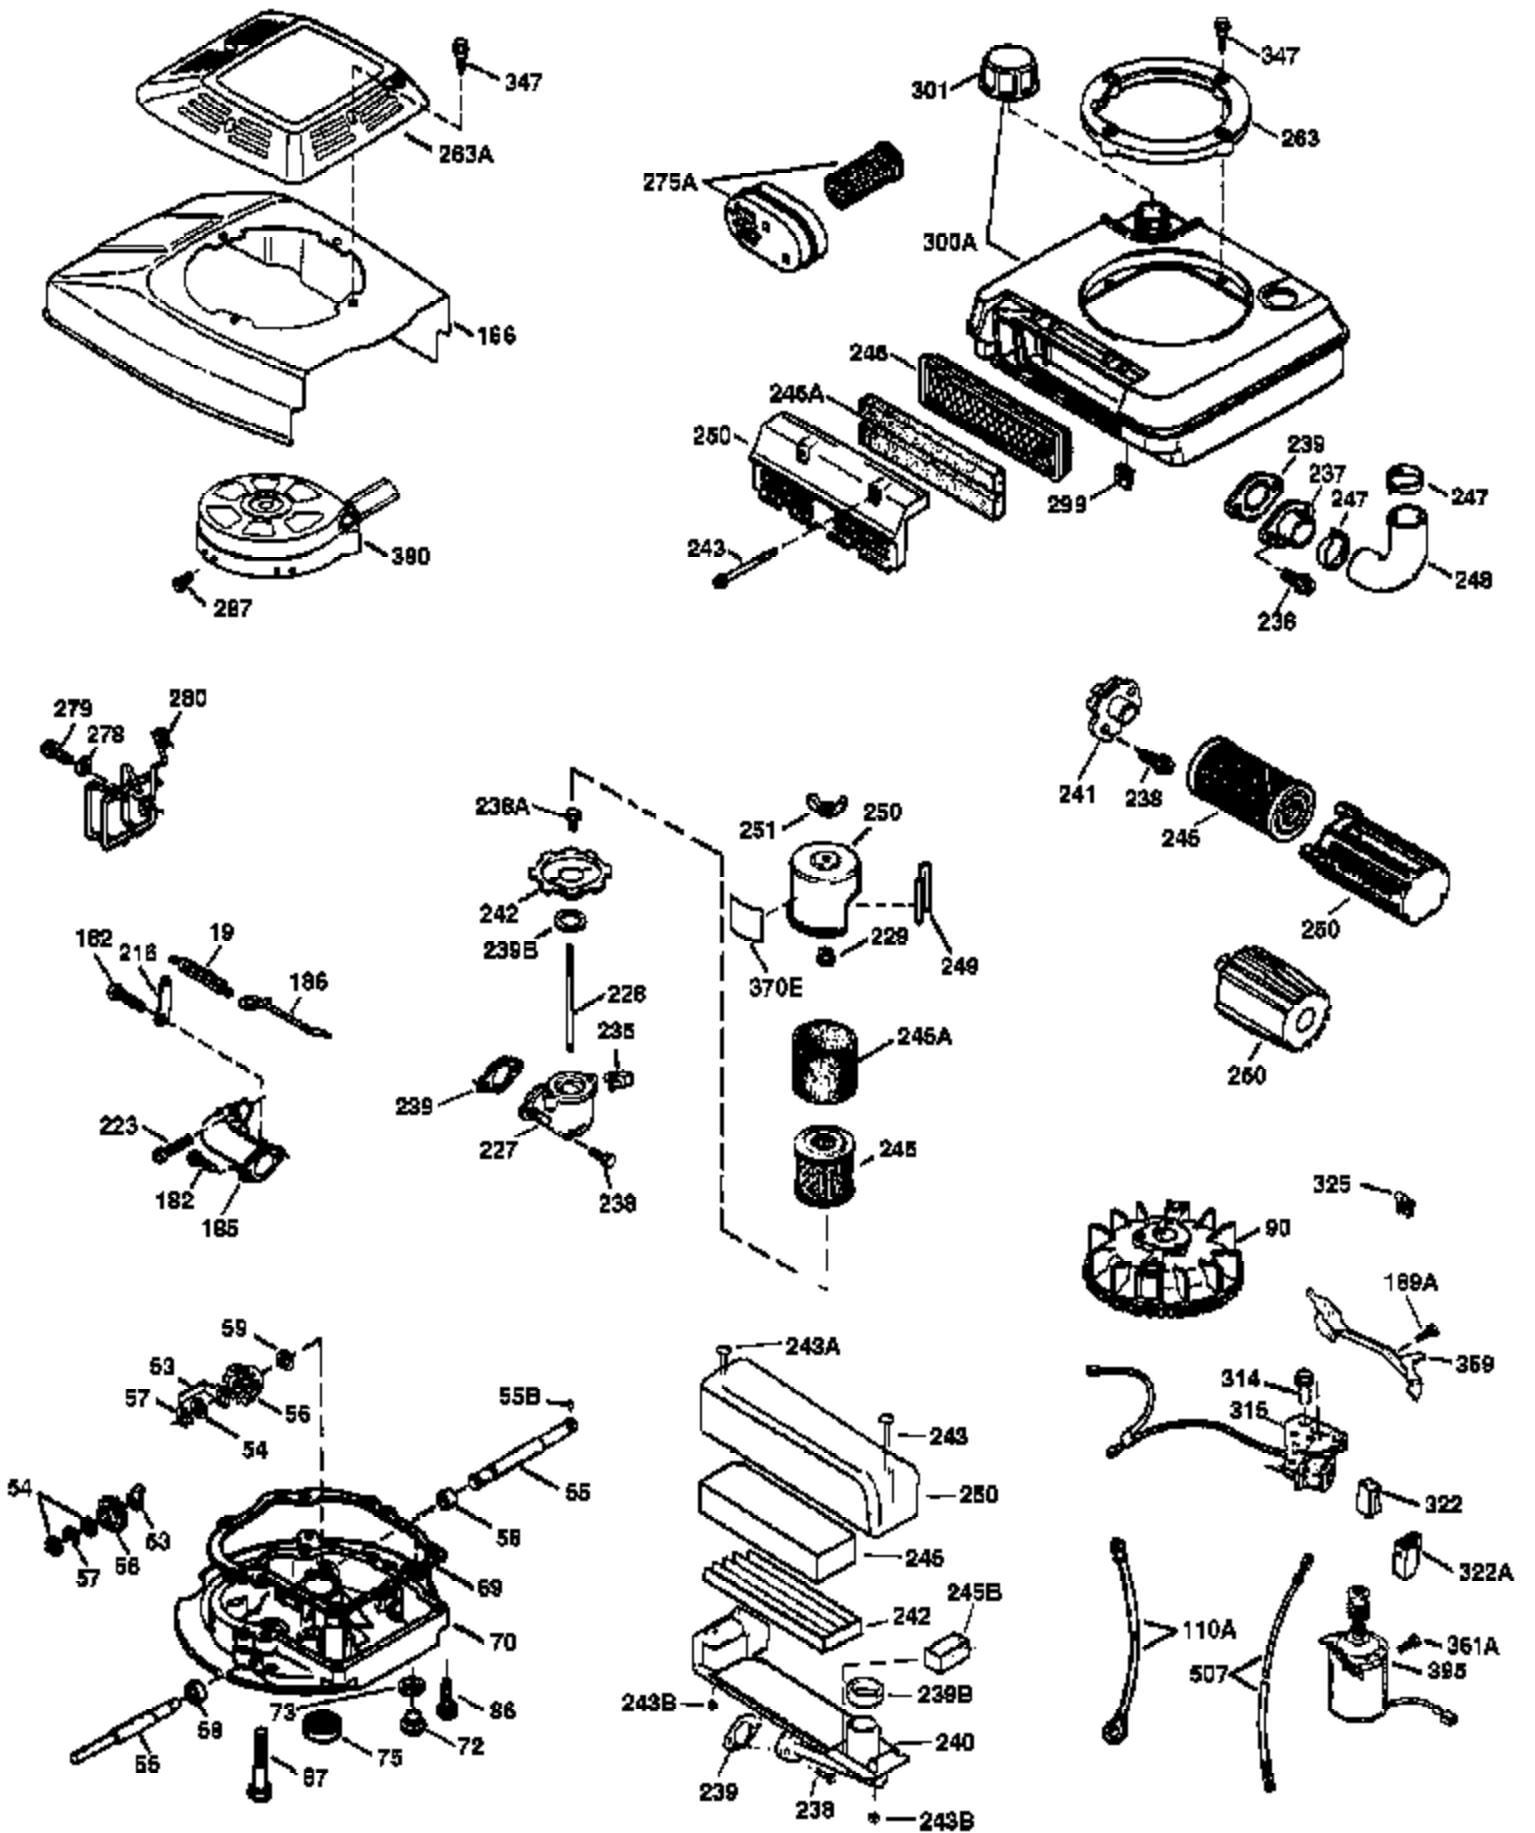

Ref #	Part Number	Qty	Description
19	33578	1	Extension Spring
69	35261	1	* Mounting Flange Gasket
70	34311D	1	Mounting Flange (Incl. 72 thru 83)
72	36083	1	Oil Drain Plug
75	27897	1	Oil Seal
86	650488	6	Screw, 1/4-20 x 1-1/4"
90	611123	1	Flywheel
182	6201	2	Screw, 1/4-28 x 7/8"
185	31384A	1	Intake Pipe (Incl. 224)
186	34358	1	Governor Link
223	650451	2	Screw, 1/4-20 x 1"
237	32971	1	Air Cleaner Adapter
238	650709	2	Screw, 10-32 x 7/16"
239	35815	1	Air Cleaner Gasket
243	650899	2	Screw, 10-32 x 2-3/32"
245	35500	1	Air Cleaner Filter
247	35505	2	Air Cleaner Tube Clamp
248	35504	1	Air Cleaner Tube
250	35503	1	Air Cleaner Cover
263	35502	1	Trim Ring
287	650926	2	Screw, 8-32 x 21/64"
299	650900	2	"U" Type Nut, 10-32
301	36246	1	Fuel Cap
347	650898A	4	Screw, 10-32 x 27/32"
390	590732	1	Rewind Starter (NOTE: This engine could have been built with 590688 starter. Refer to the design of the air intake louvers for part identification. Individual starter parts do not interchange.)