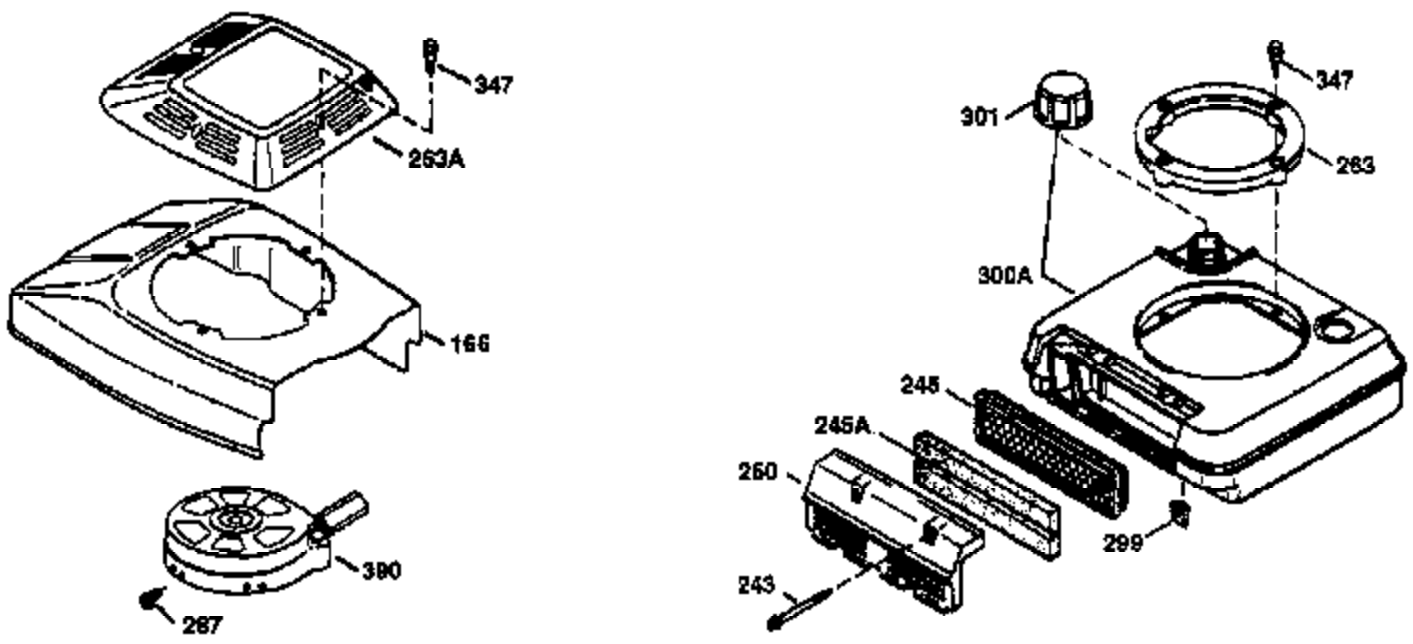

Ref #	Part Number	Qty	Description
151	31673	2	Valve Spring Cap
169	27234A	1	* Valve Cover Gasket
172	32755	1	Valve Cover
174	30200	2	Screw, 10-24 x 9/16"
178	29752	2	Nut & Lock Washer, 1/4-28
182	6201	2	Screw, 1/4-28 x 7/8"
184	26756	1	* Carburetor To Intake Pipe Gasket
185	36544	1	Intake Pipe (Incl. 224)
186	34337	1	Governor Link
189	650839	1	Screw, 1/4-20 x 3/8"
189A	650844	1	Screw, 1/4-20 x 3/4"
191	36559	1	S.E. Brake Bracket (Incl. 195)
195	610973	1	Terminal
200	36707	1	Control Bracket (Incl. 202 thru 205)
202	36482	1	Compression Spring
203	36482	1	Compression Spring
204	651020	1	Screw, Torx T-10, 5-40 x 33/64"
205	651019	1	Screw, Torx T-10, 6-32 x 41/64"
207	34336	1	Throttle Link
209	30200	2	Screw, 10-24 x 9/16"
210	27793	1	Conduit Clip
211	28942	1	Screw, 10-32 x 3/8"
223	650451	2	Screw, 1/4-20 x 1"
224	34690A	1	* Intake Pipe Gasket
238	650932	2	Screw, 10-32 x 49/64"
245	35066	1	Air Cleaner Filter
250	35986	1	Air Cleaner Cover
260	36610	1	Blower Housing
261	30200	2	Screw, 10-24 x 9/16"
262	650831	2	Screw, 1/4-20 x 1/2"
275	36491	1	Muffler (Incl. 277)
277	650988	2	Screw, 1/4-20 x 2-5/16"
285	35000A	1	Starter Cup
287	650926	2	Screw, 8-32 x 21/64"
290	34357	1	Fuel Line
292	26460	2	Fuel Line Clamp
300	35586	1	Fuel Tank (Incl. 292 & 301)
301	36246	1	Fuel Cap
305	35819A	1	Oil Fill Tube
306	34265	1	* "O"-Ring
307	35499	1	"O"-Ring
309	651014	1	Screw, 10-32 x 7/16"
310	35822	1	Dipstick
313	34080	1	Spacer
370	35841	1	Spectra 4 Decal (Quiet)
370A	36261	1	Lubrication Decal
380	632078A	1	Carburetor (Incl. 184)
390	590702	1	Rewind Starter (NOTE: This engine could have been built with 590637 starter. Refer to the design of the air intake louvers for part identification. Individual starter parts do not interchange.)
400	36481	1	* Gasket Set (Incl. items marked PK in notes) Incl. part #'s: 26756 (1), 27234A (1), 33735 (1), 34265 (1), 34338 (1), 34690A (1), 35261 (1), 36477 (1)
420	730225	1	SAE 30 4-Cycle Engine Oil (Quart)

ILLUSTRATION SHOWS TYPICAL PARTS ONLY. ORDER BY PART NUMBER. PARTS NOT LISTED ARE SUPPLIED BY OEM.

VIEW 2 OF 3