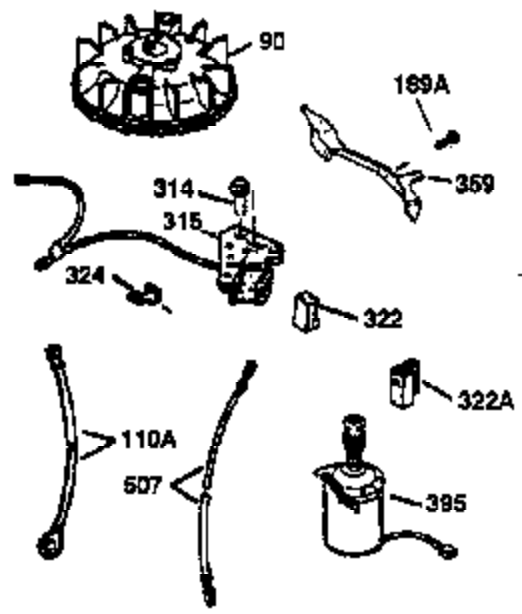

ILLUSTRATION SHOWS TYPICAL PARTS ONLY. ORDER BY PART NUMBER. PARTS NOT LISTED ARE SUPPLIED BY OEM.

VIEW 3 OF 3

Ref #	Part Number	Qty	Description
90	611112	1	Flywheel
130B	650818	2	Screw, 5/16-18 x 1-1/2"
189A	650844	1	Screw, 1/4-20 x 3/4"
238	650932	2	Screw, 10-32 x 49/64"
239	34338	1	* Air Cleaner Gasket
241	35797	1	Air Cleaner Collar
245	35066	1	Air Cleaner Filter
250	35986	1	Air Cleaner Cover
275	36491	1	Muffler (Incl. 277)
277	650988	2	Screw, 1/4-20 x 2-5/16"
359	36609	1	Starter Guard