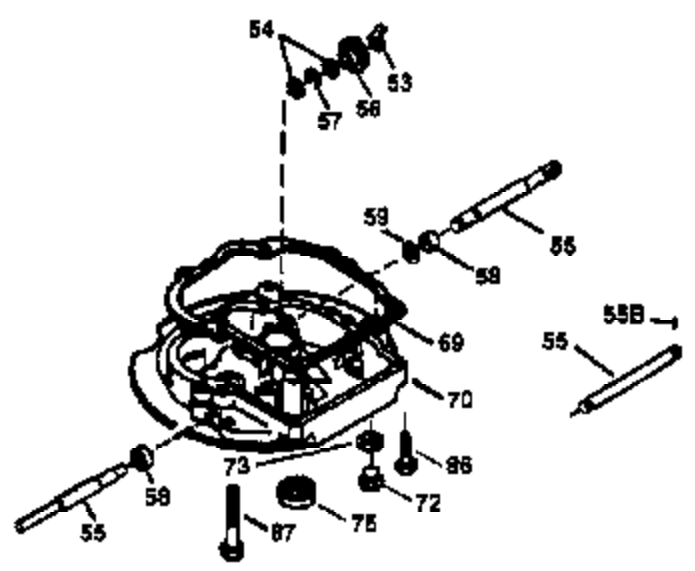

Ref #	Part Number	Qty	Description
151	31673	2	Valve Spring Cap
169	27234A	1	* Valve Cover Gasket
172	32755	1	Valve Cover
174	30200	2	Screw, 10-24 x 9/16"
178	29752	2	Nut & Lock Washer, 1/4-28
182	6201	2	Screw, 1/4-28 x 7/8"
184	26756	1	* Carburetor To Intake Pipe Gasket
185	36544	1	Intake Pipe (Incl. 224)
186	34337	1	Governor Link
189	650839	1	Screw, 1/4-20 x 3/8"
189A	650844	1	Screw, 1/4-20 x 3/4"
191	36559	1	S.E. Brake Bracket (Incl. 195)
195	610973	1	Terminal
200	36707	1	Control Bracket (Incl. 202 thru 205)
202	36482	1	Compression Spring
203	36482	1	Compression Spring
204	651020	1	Screw, Torx T-10, 5-40 x 33/64"
205	651019	1	Screw, Torx T-10, 6-32 x 41/64"
207	34336	1	Throttle Link
209	30200	2	Screw, 10-24 x 9/16"
210	27793	1	Conduit Clip
211	28942	1	Screw, 10-32 x 3/8"
223	650451	2	Screw, 1/4-20 x 1"
224	34690A	1	* Intake Pipe Gasket
238	650932	2	Screw, 10-32 x 49/64"
245	35066	1	Air Cleaner Filter
250	35986	1	Air Cleaner Cover
260	36610	1	Blower Housing
261	30200	2	Screw, 10-24 x 9/16"
262	650831	2	Screw, 1/4-20 x 1/2"
275	36491	1	Muffler (Incl. 277)
277	650988	2	Screw, 1/4-20 x 2-5/16"
285	35000A	1	Starter Cup
287	650926	2	Screw, 8-32 x 21/64"
290	34357	1	Fuel Line
292	26460	2	Fuel Line Clamp
300	35586	1	Fuel Tank (Incl. 292 & 301)
301	36246	1	Fuel Cap
305	35819A	1	Oil Fill Tube
306	34265	1	* "O"-Ring
307	35499	1	"O"-Ring
309	651014	1	Screw, 10-32 x 7/16"
310	35822	1	Dipstick
313	34080	1	Spacer
370	35841	1	Spectra 4 Decal (Quiet)
370A	36261	1	Lubrication Decal
380	632078A	1	Carburetor (Incl. 184)
390	590702	1	Rewind Starter (NOTE: This engine could have been built with 590637 starter. Refer to the design of the air intake louvers for part identification. Individual starter parts do not interchange.)
400	36481	1	* Gasket Set (Incl. items marked PK in notes) Incl. part #'s: 26756 (1), 27234A (1), 33735 (1), 34265 (1), 34338 (1), 34690A (1), 35261 (1), 36477 (1)
420	730225	1	SAE 30 4-Cycle Engine Oil (Quart)

ILLUSTRATION SHOWS TYPICAL PARTS ONLY. ORDER BY PART NUMBER. PARTS NOT LISTED ARE SUPPLIED BY OEM.

VIEW 2 OF 3