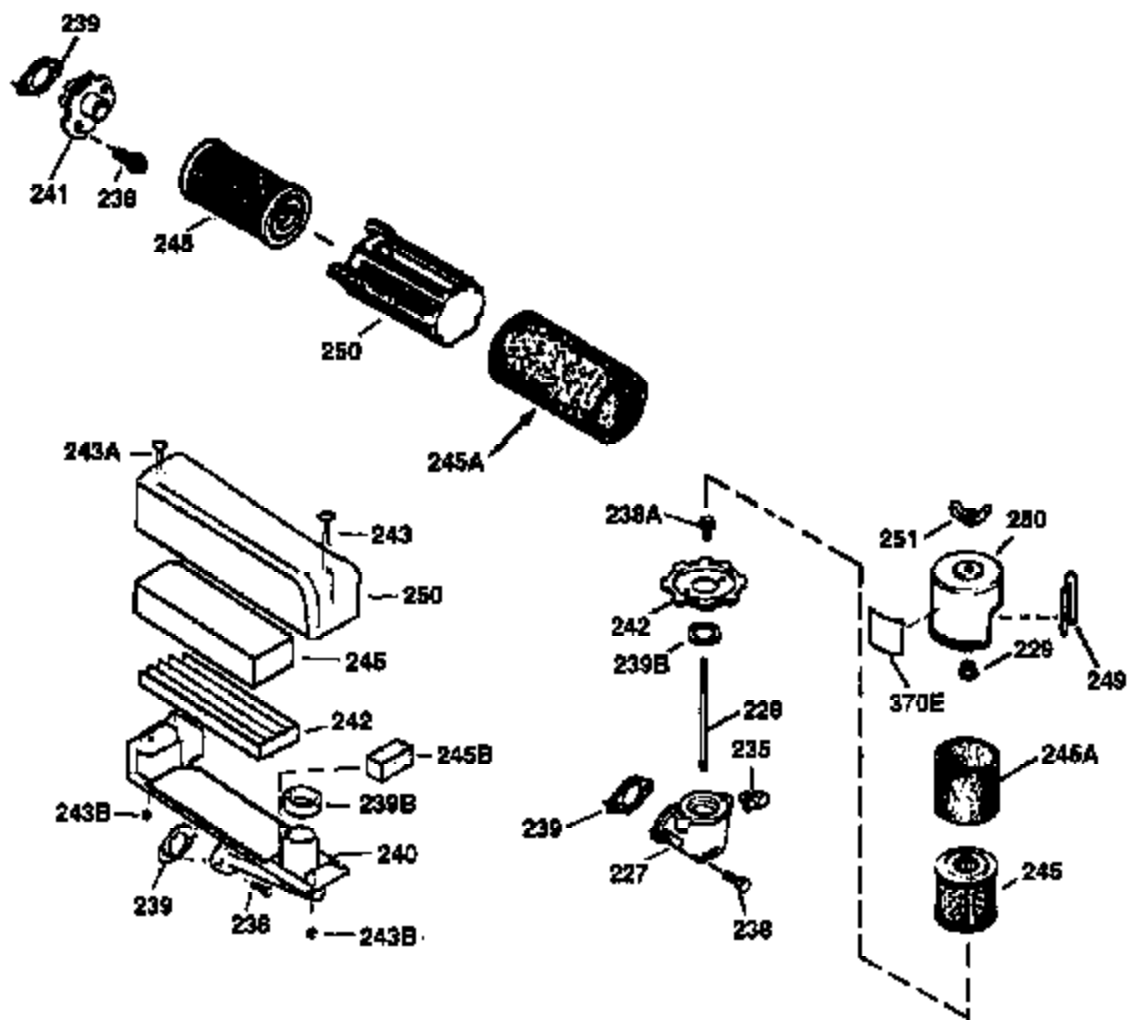

ILLUSTRATION SHOWS TYPICAL PARTS ONLY. ORDER BY PART NUMBER. PARTS NOT LISTED ARE SUPPLIED BY OEM.

VIEW 3 OF 3

Ref #	Part Number	Qty	Description
90	611112	1	Flywheel
130B	650818	2	Screw, 5/16-18 x 1-1/2"
189A	650844	1	Screw, 1/4-20 x 3/4"
238	650932	2	Screw, 10-32 x 49/64"
239	34338	1	* Air Cleaner Gasket
241	35797	1	Air Cleaner Collar
245	35066	1	Air Cleaner Filter
250	35986	1	Air Cleaner Cover
275	36491	1	Muffler (Incl. 277)
277	650988	2	Screw, 1/4-20 x 2-5/16"
359	36609	1	Starter Guard