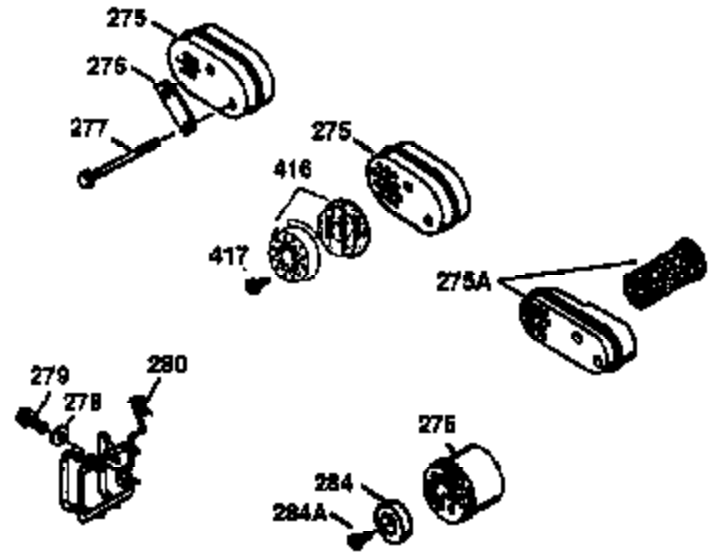

ILLUSTRATION SHOWS TYPICAL PARTS ONLY. ORDER BY PART NUMBER. PARTS NOT LISTED ARE SUPPLIED BY OEM.

VIEW 3 OF 3

Ref #	Part Number	Qty	Description
90	611112	1	Flywheel
130B	650818	2	Screw, 5/16-18 x 1-1/2"
189A	650844	1	Screw, 1/4-20 x 3/4"
238	650932	2	Screw, 10-32 x 49/64"
239	34338	1	* Air Cleaner Gasket
241	35797	1	Air Cleaner Collar
245	35066	1	Air Cleaner Filter
250	35986	1	Air Cleaner Cover
275	36491	1	Muffler (Incl. 277)
277	650988	2	Screw, 1/4-20 x 2-5/16"
359	36609	1	Starter Guard