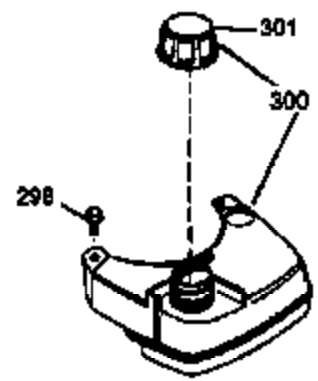

Ref #	Part Number	Qty	Description
151	31673	2	Valve Spring Cap
169	27234A	1	* Valve Cover Gasket
172	32755	1	Valve Cover
174	30200	2	Screw, 10-24 x 9/16"
178	29752	2	Nut & Lock Washer, 1/4-28
182	6201	2	Screw, 1/4-28 x 7/8"
184	26756	1	* Carburetor To Intake Pipe Gasket
185	36544	1	Intake Pipe (Incl. 224)
186	34337	1	Governor Link
189	650839	1	Screw, 1/4-20 x 3/8"
189A	650844	1	Screw, 1/4-20 x 3/4"
191	36559	1	S.E. Brake Bracket (Incl. 195)
195	610973	1	Terminal
200	36707	1	Control Bracket (Incl. 202 thru 205)
202	36482	1	Compression Spring
203	36482	1	Compression Spring
204	651020	1	Screw, Torx T-10, 5-40 x 33/64"
205	651019	1	Screw, Torx T-10, 6-32 x 41/64"
207	34336	1	Throttle Link
209	30200	2	Screw, 10-24 x 9/16"
210	27793	1	Conduit Clip
211	28942	1	Screw, 10-32 x 3/8"
223	650451	2	Screw, 1/4-20 x 1"
224	34690A	1	* Intake Pipe Gasket
238	650932	2	Screw, 10-32 x 49/64"
245	35066	1	Air Cleaner Filter
250	35986	1	Air Cleaner Cover
260	36610	1	Blower Housing
261	30200	2	Screw, 10-24 x 9/16"
262	650831	2	Screw, 1/4-20 x 1/2"
275	36491	1	Muffler (Incl. 277)
277	650988	2	Screw, 1/4-20 x 2-5/16"
285	35000A	1	Starter Cup
287	650926	2	Screw, 8-32 x 21/64"
290	34357	1	Fuel Line
292	26460	2	Fuel Line Clamp
300	35586	1	Fuel Tank (Incl. 292 & 301)
301	36246	1	Fuel Cap
305	35819A	1	Oil Fill Tube
306	34265	1	* "O"-Ring
307	35499	1	"O"-Ring
309	651014	1	Screw, 10-32 x 7/16"
310	35822	1	Dipstick
313	34080	1	Spacer
370	35841	1	Spectra 4 Decal (Quiet)
370A	36261	1	Lubrication Decal
380	632078A	1	Carburetor (Incl. 184)
390	590702	1	Rewind Starter (NOTE: This engine could have been built with 590637 starter. Refer to the design of the air intake louvers for part identification. Individual starter parts do not interchange.)
400	36481	1	* Gasket Set (Incl. items marked PK in notes) Incl. part #'s: 26756 (1), 27234A (1), 33735 (1), 34265 (1), 34338 (1), 34690A (1), 35261 (1), 36477 (1)
420	730225	1	SAE 30 4-Cycle Engine Oil (Quart)

ILLUSTRATION SHOWS TYPICAL PARTS ONLY. ORDER BY PART NUMBER. PARTS NOT LISTED ARE SUPPLIED BY OEM.

VIEW 2 OF 3