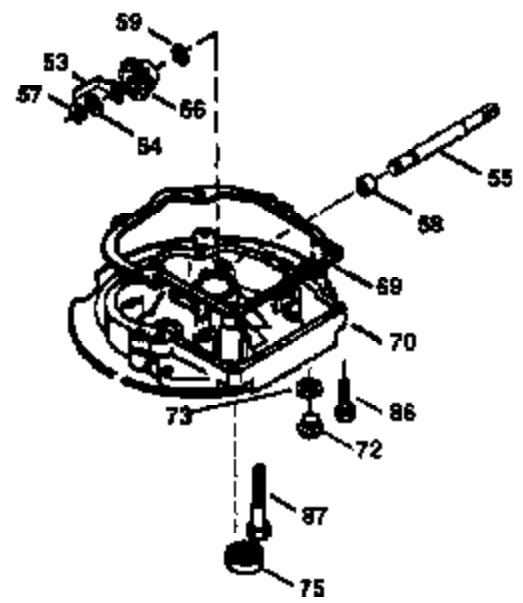

Ref #	Part Number	Qty	Description
151	31673	2	Valve Spring Cap
169	27234A	1	* Valve Cover Gasket
172	32755	1	Valve Cover
174	30200	2	Screw, 10-24 x 9/16"
178	29752	2	Nut & Lock Washer, 1/4-28
182	6201	2	Screw, 1/4-28 x 7/8"
184	26756	1	* Carburetor To Intake Pipe Gasket
185	36544	1	Intake Pipe (Incl. 224)
186	34337	1	Governor Link
189	650839	1	Screw, 1/4-20 x 3/8"
189A	650844	1	Screw, 1/4-20 x 3/4"
191	36559	1	S.E. Brake Bracket (Incl. 195)
195	610973	1	Terminal
200	36707	1	Control Bracket (Incl. 202 thru 205)
202	36482	1	Compression Spring
203	36482	1	Compression Spring
204	651020	1	Screw, Torx T-10, 5-40 x 33/64"
205	651019	1	Screw, Torx T-10, 6-32 x 41/64"
207	34336	1	Throttle Link
209	30200	2	Screw, 10-24 x 9/16"
210	27793	1	Conduit Clip
211	28942	1	Screw, 10-32 x 3/8"
223	650451	2	Screw, 1/4-20 x 1"
224	34690A	1	* Intake Pipe Gasket
238	650932	2	Screw, 10-32 x 49/64"
245	35066	1	Air Cleaner Filter
250	35986	1	Air Cleaner Cover
260	36610	1	Blower Housing
261	30200	2	Screw, 10-24 x 9/16"
262	650831	2	Screw, 1/4-20 x 1/2"
275	36491	1	Muffler (Incl. 277)
277	650988	2	Screw, 1/4-20 x 2-5/16"
285	35000A	1	Starter Cup
287	650926	2	Screw, 8-32 x 21/64"
290	34357	1	Fuel Line
292	26460	2	Fuel Line Clamp
300	35586	1	Fuel Tank (Incl. 292 & 301)
301	36246	1	Fuel Cap
305	35819A	1	Oil Fill Tube
306	34265	1	* "O"-Ring
307	35499	1	"O"-Ring
309	651014	1	Screw, 10-32 x 7/16"
310	35822	1	Dipstick
313	34080	1	Spacer
370	35841	1	Spectra 4 Decal (Quiet)
370A	36261	1	Lubrication Decal
380	632078A	1	Carburetor (Incl. 184)
390	590702	1	Rewind Starter (NOTE: This engine could have been built with 590637 starter. Refer to the design of the air intake louvers for part identification. Individual starter parts do not interchange.)
400	36481	1	* Gasket Set (Incl. items marked PK in notes) Incl. part #'s: 26756 (1), 27234A (1), 33735 (1), 34265 (1), 34338 (1), 34690A (1), 35261 (1), 36477 (1)
420	730225	1	SAE 30 4-Cycle Engine Oil (Quart)

ILLUSTRATION SHOWS TYPICAL PARTS ONLY. ORDER BY PART NUMBER. PARTS NOT LISTED ARE SUPPLIED BY OEM.

VIEW 2 OF 3