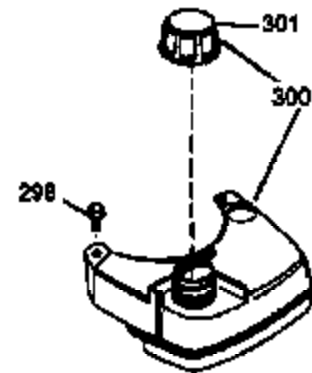

Ref #	Part Number	Qty	Description
169	27234A	1	* Valve Cover Gasket
172	32755	1	Valve Cover
174	30200	2	Screw, 10-24 x 9/16"
178	29752	2	Nut & Lock Washer, 1/4-28
182	6201	2	Screw, 1/4-28 x 7/8"
184	26756	1	* Carburetor To Intake Pipe Gasket
185	36544	1	Intake Pipe (Incl. 224)
186	34337	1	Governor Link
189	650839	1	Screw, 1/4-20 x 3/8"
189A	650844	1	Screw, 1/4-20 x 3/4"
191	36559	1	S.E. Brake Bracket (Incl. 195)
195	610973	1	Terminal
200	36707	1	Control Bracket (Incl. 202 thru 205)
202	36482	1	Compression Spring
203	36482	1	Compression Spring
204	651020	1	Screw, Torx T-10, 5-40 x 33/64"
205	651019	1	Screw, Torx T-10, 6-32 x 41/64"
207	34336	1	Throttle Link
209	30200	2	Screw, 10-24 x 9/16"
210	27793	1	Conduit Clip
211	28942	1	Screw, 10-32 x 3/8"
223	650451	2	Screw, 1/4-20 x 1"
224	34690A	1	* Intake Pipe Gasket
238	650932	2	Screw, 10-32 x 49/64"
245	35066	1	Air Cleaner Filter
250	35986	1	Air Cleaner Cover
260	36610	1	Blower Housing
261	30200	2	Screw, 10-24 x 9/16"
262	650831	2	Screw, 1/4-20 x 1/2"
275	36491	1	Muffler (Incl. 277)
277	650988	2	Screw, 1/4-20 x 2-5/16"
285	35000A	1	Starter Cup
287	650926	2	Screw, 8-32 x 21/64"
290	34357	1	Fuel Line
292	26460	2	Fuel Line Clamp
300	35586	1	Fuel Tank (Incl. 292 & 301)
301	36246	1	Fuel Cap
305	35819A	1	Oil Fill Tube
306	34265	1	* "O"-Ring
307	35499	1	"O"-Ring
309	651014	1	Screw, 10-32 x 7/16"
310	35822	1	Dipstick
313	34080	1	Spacer
370	35841	1	Spectra 4 Decal (Quiet)
370A	36261	1	Lubrication Decal
380	632078A	1	Carburetor (Incl. 184)
390	590702	1	Rewind Starter (NOTE: This engine could have been built with 590637 starter. Refer to the design of the air intake louvers for part identification. Individual starter parts do not interchange.)
400	36481	1	* Gasket Set (Incl. items marked PK in notes) Incl. part #'s: 26756 (1), 27234A (1), 33735 (1), 34265 (1), 34338 (1), 34690A (1), 35261 (1), 36477 (1)
420	730225	1	SAE 30 4-Cycle Engine Oil (Quart)

ILLUSTRATION SHOWS TYPICAL PARTS ONLY. ORDER BY PART NUMBER. PARTS NOT LISTED ARE SUPPLIED BY OEM.

VIEW 2 OF 3