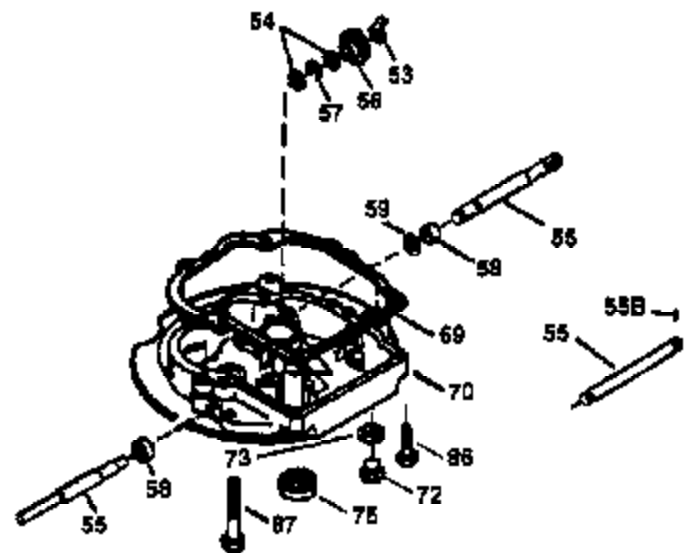

Ref #	Part Number	Qty	Description
169	27234A	1	* Valve Cover Gasket
172	32755	1	Valve Cover
174	30200	2	Screw, 10-24 x 9/16"
178	29752	2	Nut & Lock Washer, 1/4-28
182	6201	2	Screw, 1/4-28 x 7/8"
184	26756	1	* Carburetor To Intake Pipe Gasket
185	36544	1	Intake Pipe (Incl. 224)
186	34337	1	Governor Link
189	650839	1	Screw, 1/4-20 x 3/8"
189A	650844	1	Screw, 1/4-20 x 3/4"
191	36559	1	S.E. Brake Bracket (Incl. 195)
195	610973	1	Terminal
200	36707	1	Control Bracket (Incl. 202 thru 205)
202	36482	1	Compression Spring
203	36482	1	Compression Spring
204	651020	1	Screw, Torx T-10, 5-40 x 33/64"
205	651019	1	Screw, Torx T-10, 6-32 x 41/64"
207	34336	1	Throttle Link
209	30200	2	Screw, 10-24 x 9/16"
210	27793	1	Conduit Clip
211	28942	1	Screw, 10-32 x 3/8"
223	650451	2	Screw, 1/4-20 x 1"
224	34690A	1	* Intake Pipe Gasket
238	650932	2	Screw, 10-32 x 49/64"
245	35066	1	Air Cleaner Filter
250	35986	1	Air Cleaner Cover
260	36610	1	Blower Housing
261	30200	2	Screw, 10-24 x 9/16"
262	650831	2	Screw, 1/4-20 x 1/2"
275	36491	1	Muffler (Incl. 277)
277	650988	2	Screw, 1/4-20 x 2-5/16"
285	35000A	1	Starter Cup
287	650926	2	Screw, 8-32 x 21/64"
290	34357	1	Fuel Line
292	26460	2	Fuel Line Clamp
300	35586	1	Fuel Tank (Incl. 292 & 301)
301	36246	1	Fuel Cap
305	35819A	1	Oil Fill Tube
306	34265	1	* "O"-Ring
307	35499	1	"O"-Ring
309	651014	1	Screw, 10-32 x 7/16"
310	35822	1	Dipstick
313	34080	1	Spacer
370	35841	1	Spectra 4 Decal (Quiet)
370A	36261	1	Lubrication Decal
380	632078A	1	Carburetor (Incl. 184)
390	590702	1	Rewind Starter (NOTE: This engine could have been built with 590637 starter. Refer to the design of the air intake louvers for part identification. Individual starter parts do not interchange.)
400	36481	1	* Gasket Set (Incl. items marked PK in notes) Incl. part #'s: 26756 (1), 27234A (1), 33735 (1), 34265 (1), 34338 (1), 34690A (1), 35261 (1), 36477 (1)
420	730225	1	SAE 30 4-Cycle Engine Oil (Quart)

ILLUSTRATION SHOWS TYPICAL PARTS ONLY. ORDER BY PART NUMBER. PARTS NOT LISTED ARE SUPPLIED BY OEM.

VIEW 2 OF 3