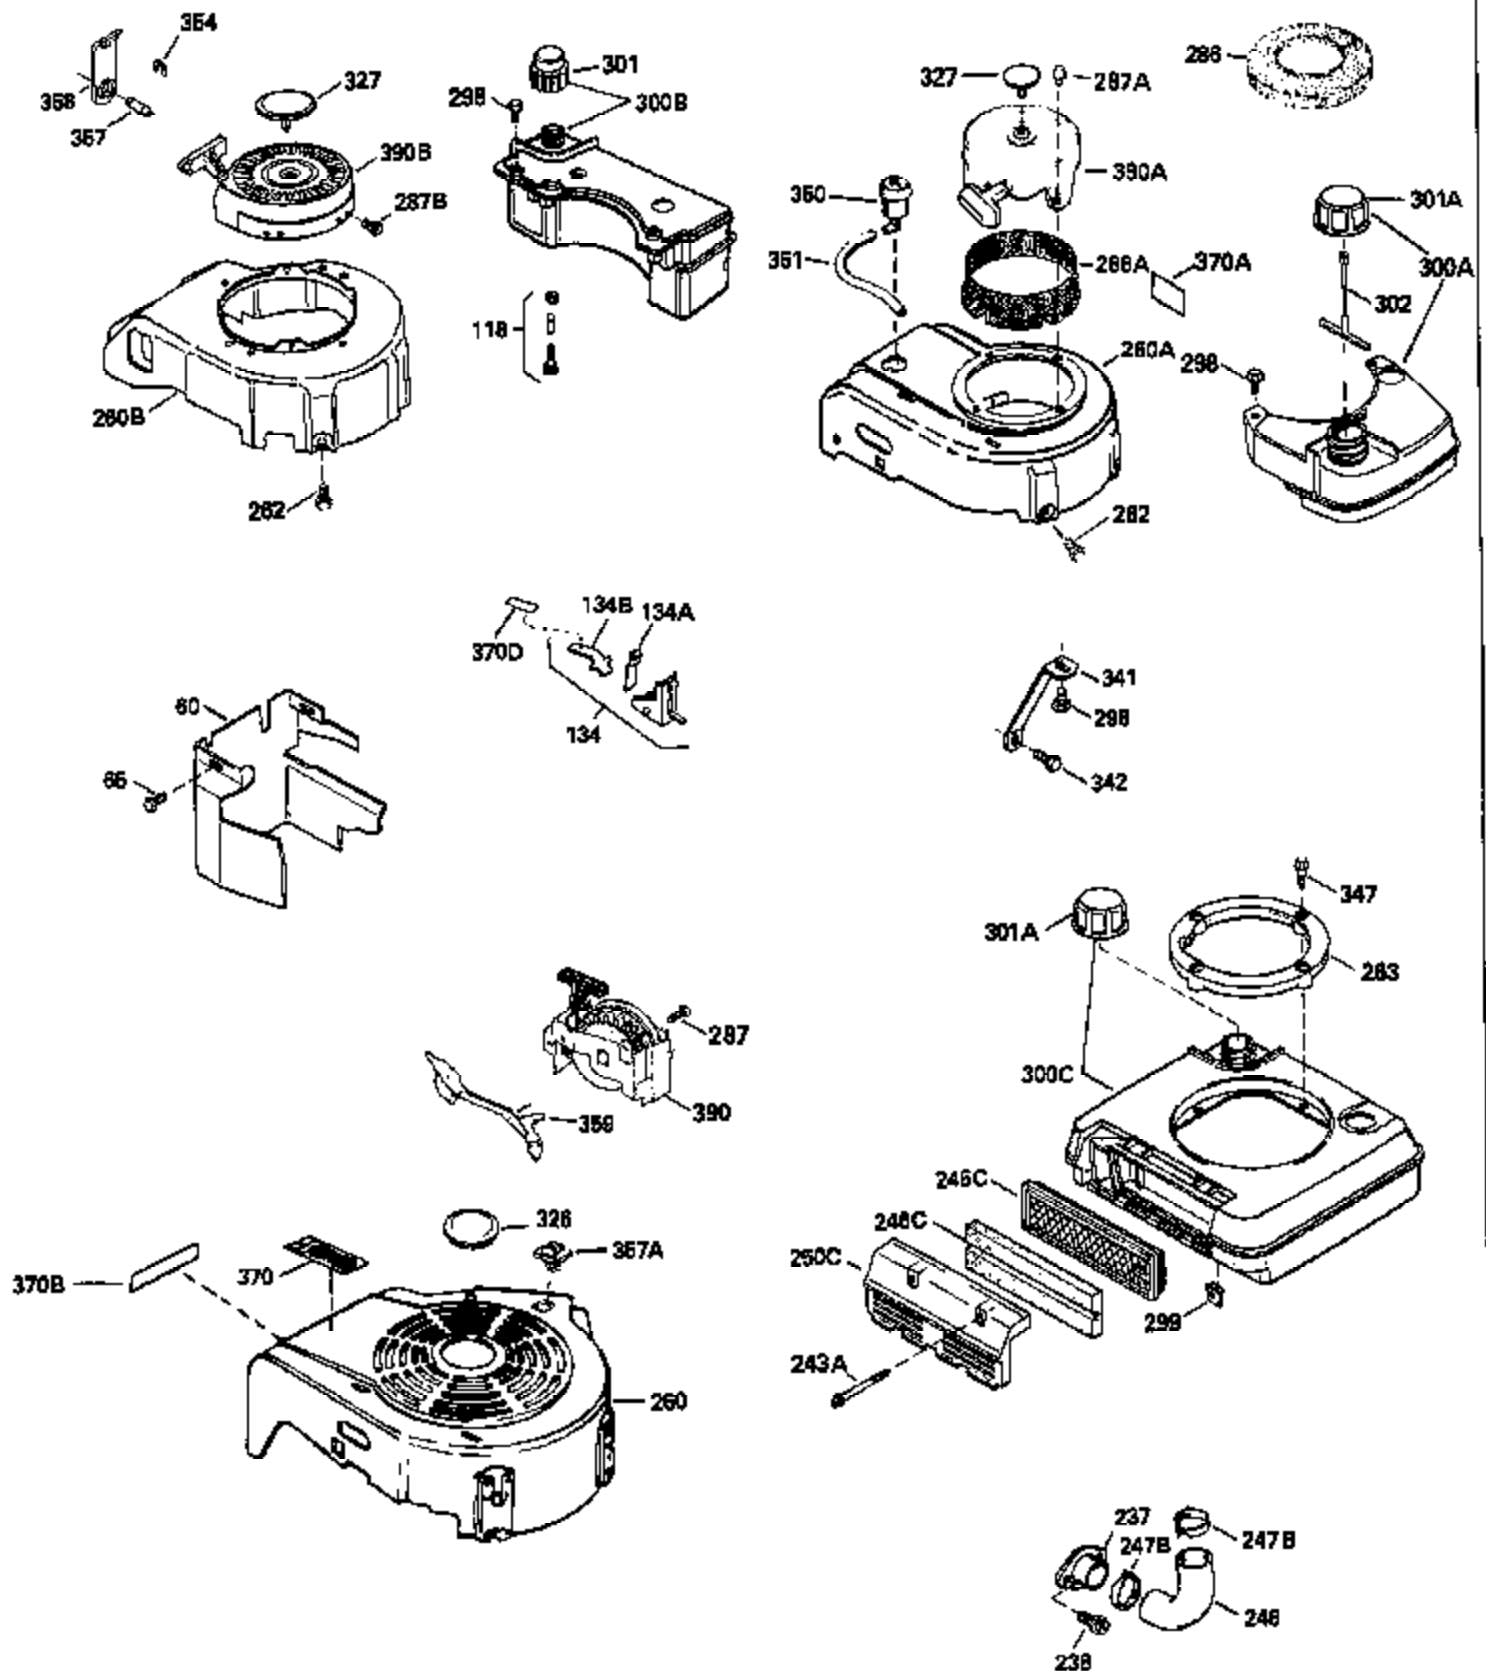

ILLUSTRATION SHOWS TYPICAL PARTS ONLY. ORDER BY PART NUMBER. PARTS NOT LISTED ARE SUPPLIED BY OEM.

Ref #	Part Number	Qty	Description
12B	34695	1	Breather Tube Elbow
166	35827	1	Engine Shroud
238	650932	2	Screw, 10-32 x 49/64"
260	35826	1	Blower Housing
262	650831	2	Screw, 1/4-20 x 1/2"
263A	35821	1	Grill Starter
287	650926	2	Screw, 8-32 x 21/64"
301	35355	1	Fuel Cap
347	650898	4	Screw, 10-32 x 27/32"
370A	34144	1	Primer Decal
370	35977	1	Instruction Decal
370B	35841	1	Name Decal
390	590637	1	Rewind Starter