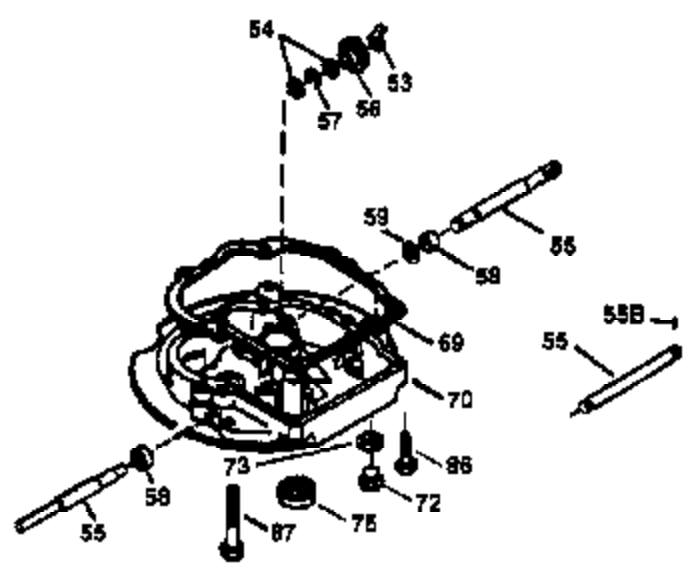

ILLUSTRATION SHOWS TYPICAL PARTS ONLY. ORDER BY PART NUMBER. PARTS NOT LISTED ARE SUPPLIED BY OEM.

VIEW 2 OF 3

Ref #	Part Number	Qty	Description
19	31361	1	Extension Spring
69	35261	1	* Mounting Flange Gasket
70	34311D	1	Mounting Flange (Incl. 72, 75 & 80)
72	36083	1	Oil Drain Plug
75	27897	1	Oil Seal
86	650488	6	Screw, 1/4-20 x 1-1/4"
182	6201	2	Screw, 1/4-28 x 7/8"
185	31384A	1	Intake Pipe (Incl. 224)
186	34337	1	Governor Link
223	650451	2	Screw, 1/4-20 x 1"
238	650806	2	Screw, 10-32 x 5/8"
239	34338	1	* Air Cleaner Gasket
245	34340	1	Air Cleaner Filter
250	36213	1	Air Cleaner Cover
263	36214	1	Trim Ring
287	650884	2	Screw, 8-32 x 1/2"
300	35586	1	Fuel Tank (Incl. 292 & 301)
301	35355	1	Fuel Cap
390	590686	1	Rewind Starter