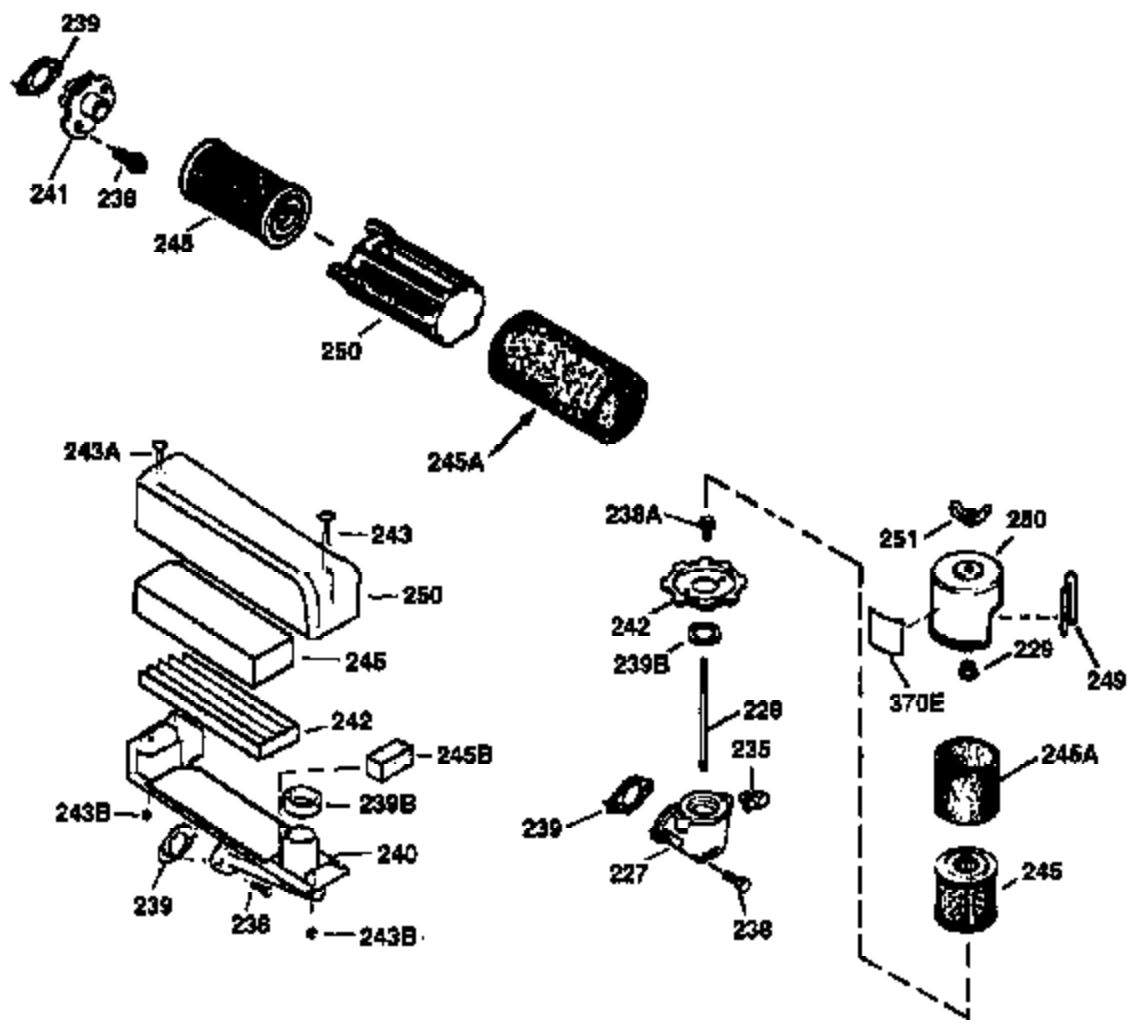

ILLUSTRATION SHOWS TYPICAL PARTS ONLY. ORDER BY PART NUMBER. PARTS NOT LISTED ARE SUPPLIED BY OEM.

VIEW 3 OF 3

Ref #	Part Number	Qty	Description
90	611109	1	Flywheel
238	650806	2	Screw, 10-32 x 5/8"
239	34338	1	* Air Cleaner Gasket
240	34858	1	Air Cleaner Body
245	34340	1	Air Cleaner Filter
250	36213	1	Air Cleaner Cover
275	35993	1	Muffler
276	35994	1	Locking Plate
277	650957	2	Screw, 1/4-20 x 2-31/32"