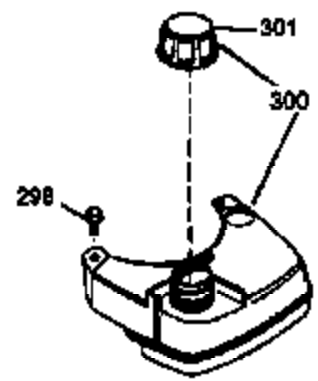

ILLUSTRATION SHOWS TYPICAL PARTS ONLY. ORDER BY PART NUMBER. PARTS NOT LISTED ARE SUPPLIED BY OEM.

VIEW 2 OF 3

Ref #	Part Number	Qty	Description
19	31361	1	Extension Spring
69	35261	1	* Mounting Flange Gasket
70	34311D	1	Mounting Flange (Incl. 72, 75 & 80)
72	36083	1	Oil Drain Plug
75	27897	1	Oil Seal
86	650488	6	Screw, 1/4-20 x 1-1/4"
182	6201	2	Screw, 1/4-28 x 7/8"
185	31384A	1	Intake Pipe (Incl. 224)
186	34337	1	Governor Link
223	650451	2	Screw, 1/4-20 x 1"
238	650806	2	Screw, 10-32 x 5/8"
239	34338	1	* Air Cleaner Gasket
245	34340	1	Air Cleaner Filter
250	36213	1	Air Cleaner Cover
263	36214	1	Trim Ring
287	650884	2	Screw, 8-32 x 1/2"
300	35586	1	Fuel Tank (Incl. 292 & 301)
301	35355	1	Fuel Cap
390	590686	1	Rewind Starter