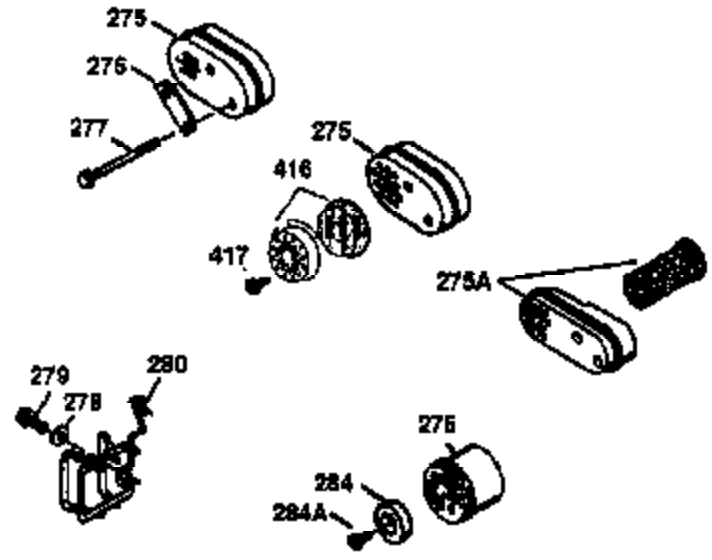

ILLUSTRATION SHOWS TYPICAL PARTS ONLY. ORDER BY PART NUMBER. PARTS NOT LISTED ARE SUPPLIED BY OEM.

VIEW 3 OF 3

Ref #	Part Number	Qty	Description
90	611109	1	Flywheel
238	650806	2	Screw, 10-32 x 5/8"
239	34338	1	* Air Cleaner Gasket
240	34858	1	Air Cleaner Body
245	34340	1	Air Cleaner Filter
250	36213	1	Air Cleaner Cover
275	35993	1	Muffler
276	35994	1	Locking Plate
277	650957	2	Screw, 1/4-20 x 2-31/32"