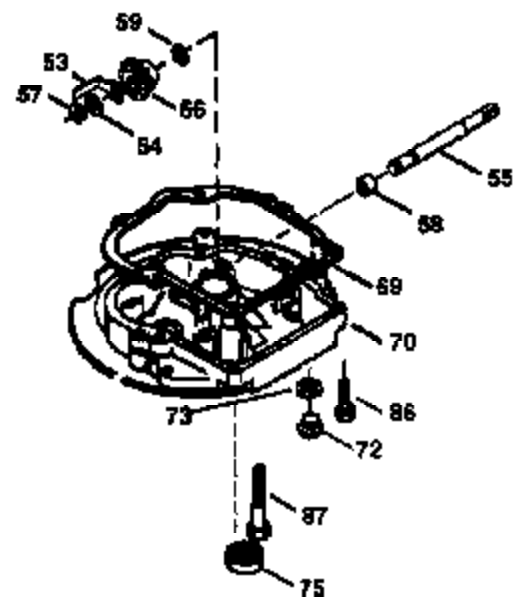

ILLUSTRATION SHOWS TYPICAL PARTS ONLY. ORDER BY PART NUMBER. PARTS NOT LISTED ARE SUPPLIED BY OEM.

VIEW 2 OF 3

Ref #	Part Number	Qty	Description
19	31361	1	Extension Spring
69	35261	1	* Mounting Flange Gasket
70	34311D	1	Mounting Flange (Incl. 72, 75 & 80)
72	36083	1	Oil Drain Plug
75	27897	1	Oil Seal
86	650488	6	Screw, 1/4-20 x 1-1/4"
182	6201	2	Screw, 1/4-28 x 7/8"
185	31384A	1	Intake Pipe (Incl. 224)
186	34337	1	Governor Link
223	650451	2	Screw, 1/4-20 x 1"
238	650806	2	Screw, 10-32 x 5/8"
239	34338	1	* Air Cleaner Gasket
245	34340	1	Air Cleaner Filter
250	36213	1	Air Cleaner Cover
263	36214	1	Trim Ring
287	650884	2	Screw, 8-32 x 1/2"
300	35586	1	Fuel Tank (Incl. 292 & 301)
301	35355	1	Fuel Cap
390	590686	1	Rewind Starter