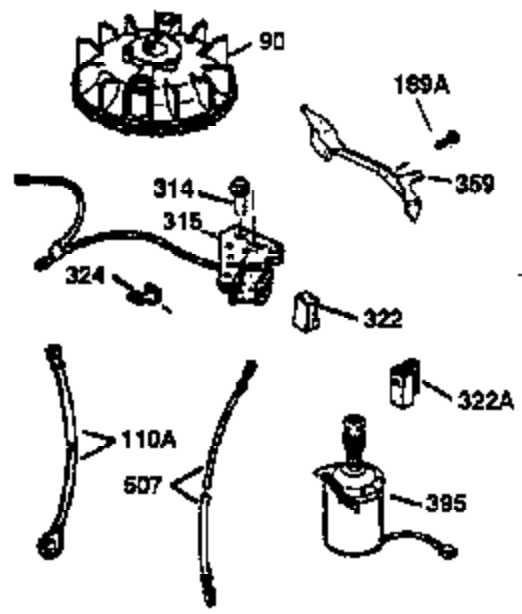

ILLUSTRATION SHOWS TYPICAL PARTS ONLY. ORDER BY PART NUMBER. PARTS NOT LISTED ARE SUPPLIED BY OEM.

VIEW 3 OF 3

Ref #	Part Number	Qty	Description
90	611109	1	Flywheel
238	650806	2	Screw, 10-32 x 5/8"
239	34338	1	* Air Cleaner Gasket
240	34858	1	Air Cleaner Body
245	34340	1	Air Cleaner Filter
250	36213	1	Air Cleaner Cover
275	35993	1	Muffler
276	35994	1	Locking Plate
277	650957	2	Screw, 1/4-20 x 2-31/32"