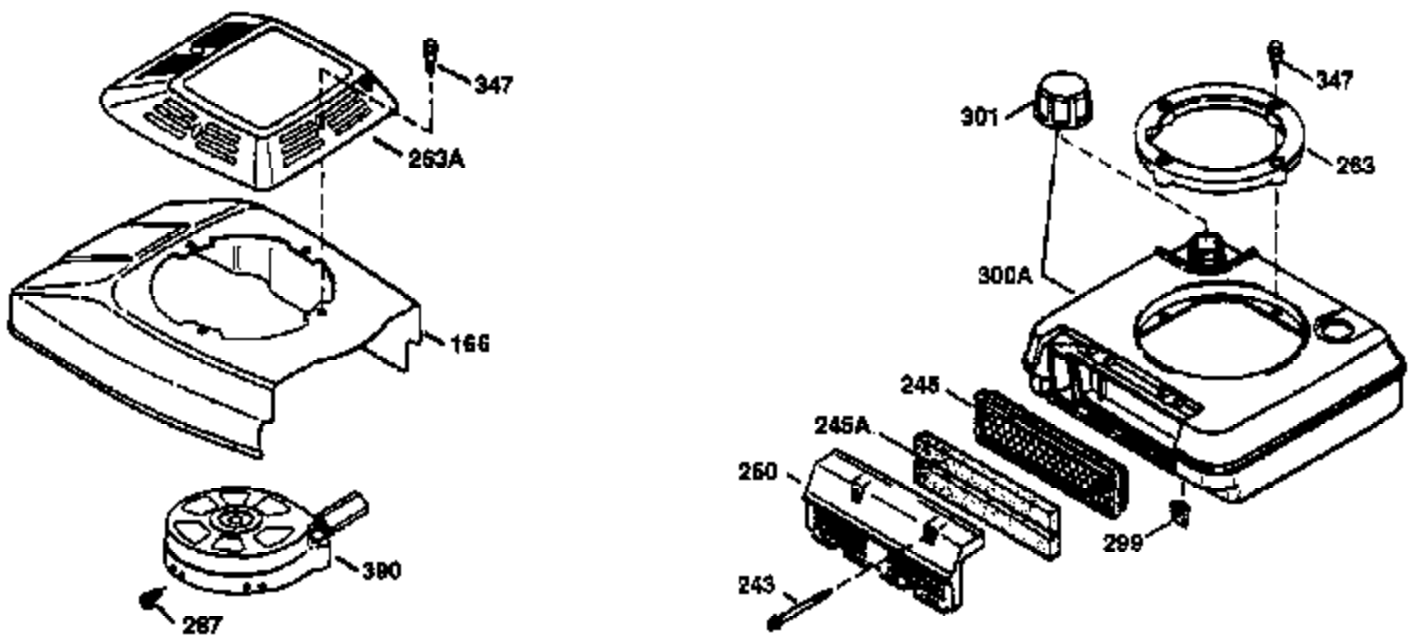

Ref #	Part Number	Qty	Description
420	730225	1	SAE 30 4-Cycle Engine Oil (Quart)

ILLUSTRATION SHOWS TYPICAL PARTS ONLY. ORDER BY PART NUMBER. PARTS NOT LISTED ARE SUPPLIED BY OEM.

VIEW 2 OF 3

Ref #	Part Number	Qty	Description
19	31361	1	Extension Spring
69	35261	1	* Mounting Flange Gasket
70	34311D	1	Mounting Flange (Incl. 72, 75 & 80)
72	36083	1	Oil Drain Plug
75	27897	1	Oil Seal
86	650488	6	Screw, 1/4-20 x 1-1/4"
182	6201	2	Screw, 1/4-28 x 7/8"
185	31384A	1	Intake Pipe (Incl. 224)
186	34358	1	Governor Link
223	650451	2	Screw, 1/4-20 x 1"
238	650806	2	Screw, 10-32 x 5/8"
239	34338	1	* Air Cleaner Gasket
245	34340	1	Air Cleaner Filter
250	36213	1	Air Cleaner Cover
263	36241	1	Trim Ring
287	650884	2	Screw, 8-32 x 1/2"
300	35586	1	Fuel Tank (Incl. 292 & 301)
301	35355	1	Fuel Cap
390	590686	1	Rewind Starter