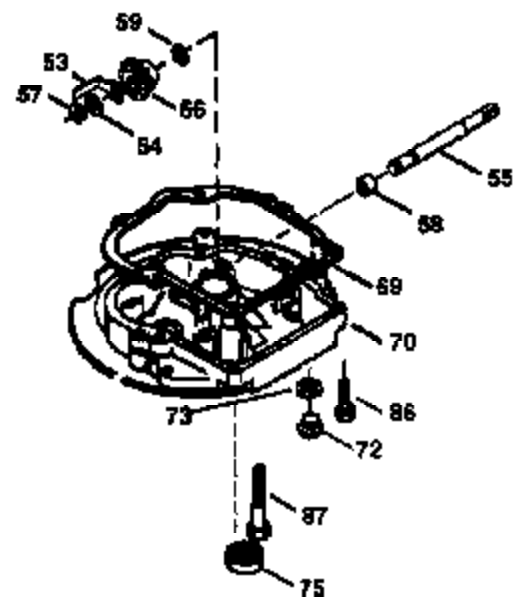

Ref #	Part Number	Qty	Description
420	730225	1	SAE 30 4-Cycle Engine Oil (Quart)

ILLUSTRATION SHOWS TYPICAL PARTS ONLY. ORDER BY PART NUMBER. PARTS NOT LISTED ARE SUPPLIED BY OEM.

VIEW 2 OF 3

Ref #	Part Number	Qty	Description
19	31361	1	Extension Spring
69	35261	1	* Mounting Flange Gasket
70	34311D	1	Mounting Flange (Incl. 72, 75 & 80)
72	36083	1	Oil Drain Plug
75	27897	1	Oil Seal
86	650488	6	Screw, 1/4-20 x 1-1/4"
182	6201	2	Screw, 1/4-28 x 7/8"
185	31384A	1	Intake Pipe (Incl. 224)
186	34358	1	Governor Link
223	650451	2	Screw, 1/4-20 x 1"
238	650806	2	Screw, 10-32 x 5/8"
239	34338	1	* Air Cleaner Gasket
245	34340	1	Air Cleaner Filter
250	36213	1	Air Cleaner Cover
263	36241	1	Trim Ring
287	650884	2	Screw, 8-32 x 1/2"
300	35586	1	Fuel Tank (Incl. 292 & 301)
301	35355	1	Fuel Cap
390	590686	1	Rewind Starter