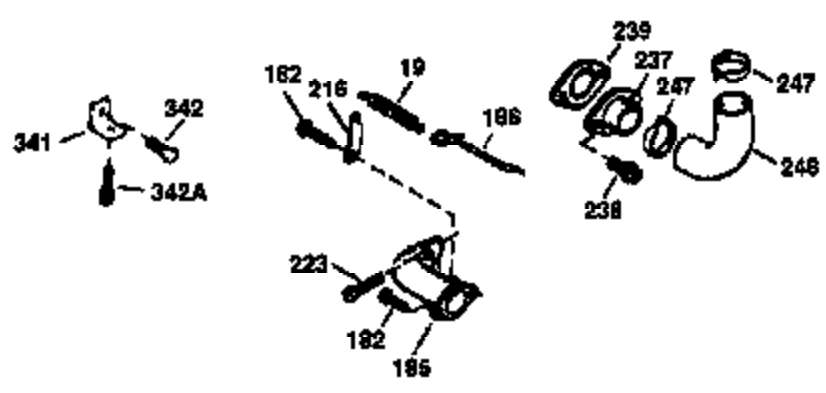

Ref #	Part Number	Qty	Description
420	730225	1	SAE 30 4-Cycle Engine Oil (Quart)

ILLUSTRATION SHOWS TYPICAL PARTS ONLY. ORDER BY PART NUMBER. PARTS NOT LISTED ARE SUPPLIED BY OEM.

VIEW 2 OF 3

Ref #	Part Number	Qty	Description
19	31361	1	Extension Spring
69	35261	1	* Mounting Flange Gasket
70	34311D	1	Mounting Flange (Incl. 72, 75 & 80)
72	36083	1	Oil Drain Plug
75	27897	1	Oil Seal
86	650488	6	Screw, 1/4-20 x 1-1/4"
182	6201	2	Screw, 1/4-28 x 7/8"
185	31384A	1	Intake Pipe (Incl. 224)
186	34358	1	Governor Link
223	650451	2	Screw, 1/4-20 x 1"
238	650806	2	Screw, 10-32 x 5/8"
239	34338	1	* Air Cleaner Gasket
245	34340	1	Air Cleaner Filter
250	36213	1	Air Cleaner Cover
263	36241	1	Trim Ring
287	650884	2	Screw, 8-32 x 1/2"
300	35586	1	Fuel Tank (Incl. 292 & 301)
301	35355	1	Fuel Cap
390	590686	1	Rewind Starter