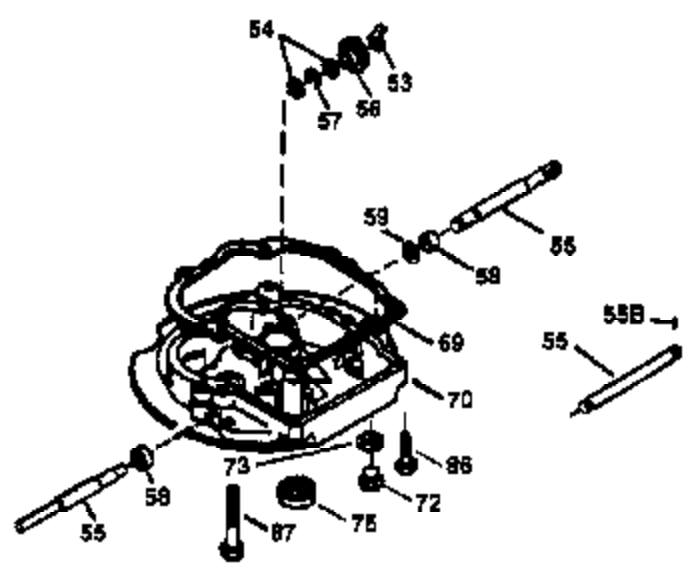

Ref #	Part Number	Qty	Description
420	730225	1	SAE 30 4-Cycle Engine Oil (Quart)

ILLUSTRATION SHOWS TYPICAL PARTS ONLY. ORDER BY PART NUMBER. PARTS NOT LISTED ARE SUPPLIED BY OEM.

VIEW 2 OF 3

Ref #	Part Number	Qty	Description
19	31361	1	Extension Spring
69	35261	1	* Mounting Flange Gasket
70	34311D	1	Mounting Flange (Incl. 72, 75 & 80)
72	36083	1	Oil Drain Plug
75	27897	1	Oil Seal
86	650488	6	Screw, 1/4-20 x 1-1/4"
182	6201	2	Screw, 1/4-28 x 7/8"
185	31384A	1	Intake Pipe (Incl. 224)
186	34358	1	Governor Link
223	650451	2	Screw, 1/4-20 x 1"
238	650806	2	Screw, 10-32 x 5/8"
239	34338	1	* Air Cleaner Gasket
245	34340	1	Air Cleaner Filter
250	36213	1	Air Cleaner Cover
263	36241	1	Trim Ring
287	650884	2	Screw, 8-32 x 1/2"
300	35586	1	Fuel Tank (Incl. 292 & 301)
301	35355	1	Fuel Cap
390	590686	1	Rewind Starter