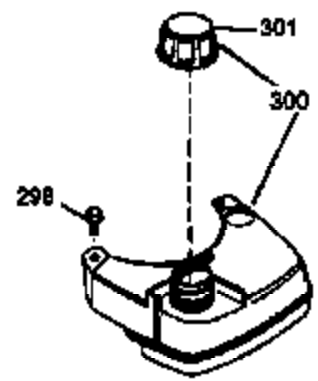

ILLUSTRATION SHOWS TYPICAL PARTS ONLY. ORDER BY PART NUMBER. PARTS NOT LISTED ARE SUPPLIED BY OEM.

VIEW 2 OF 3

Ref #	Part Number	Qty	Description
19	31361	1	Extension Spring
69	35261	1	* Mounting Flange Gasket
70	34311D	1	Mounting Flange (Incl. 72, 75 & 80)
72	36083	1	Oil Drain Plug
75	27897	1	Oil Seal
86	650488	6	Screw, 1/4-20 x 1-1/4"
182	6201	2	Screw, 1/4-28 x 7/8"
185	31384A	1	Intake Pipe (Incl. 224)
186	34358	1	Governor Link
223	650451	2	Screw, 1/4-20 x 1"
238	650806	2	Screw, 10-32 x 5/8"
239	34338	1	* Air Cleaner Gasket
245	34340	1	Air Cleaner Filter
250	36213	1	Air Cleaner Cover
263	36241	1	Trim Ring
287	650884	2	Screw, 8-32 x 1/2"
300	35586	1	Fuel Tank (Incl. 292 & 301)
301	35355	1	Fuel Cap
390	590686	1	Rewind Starter