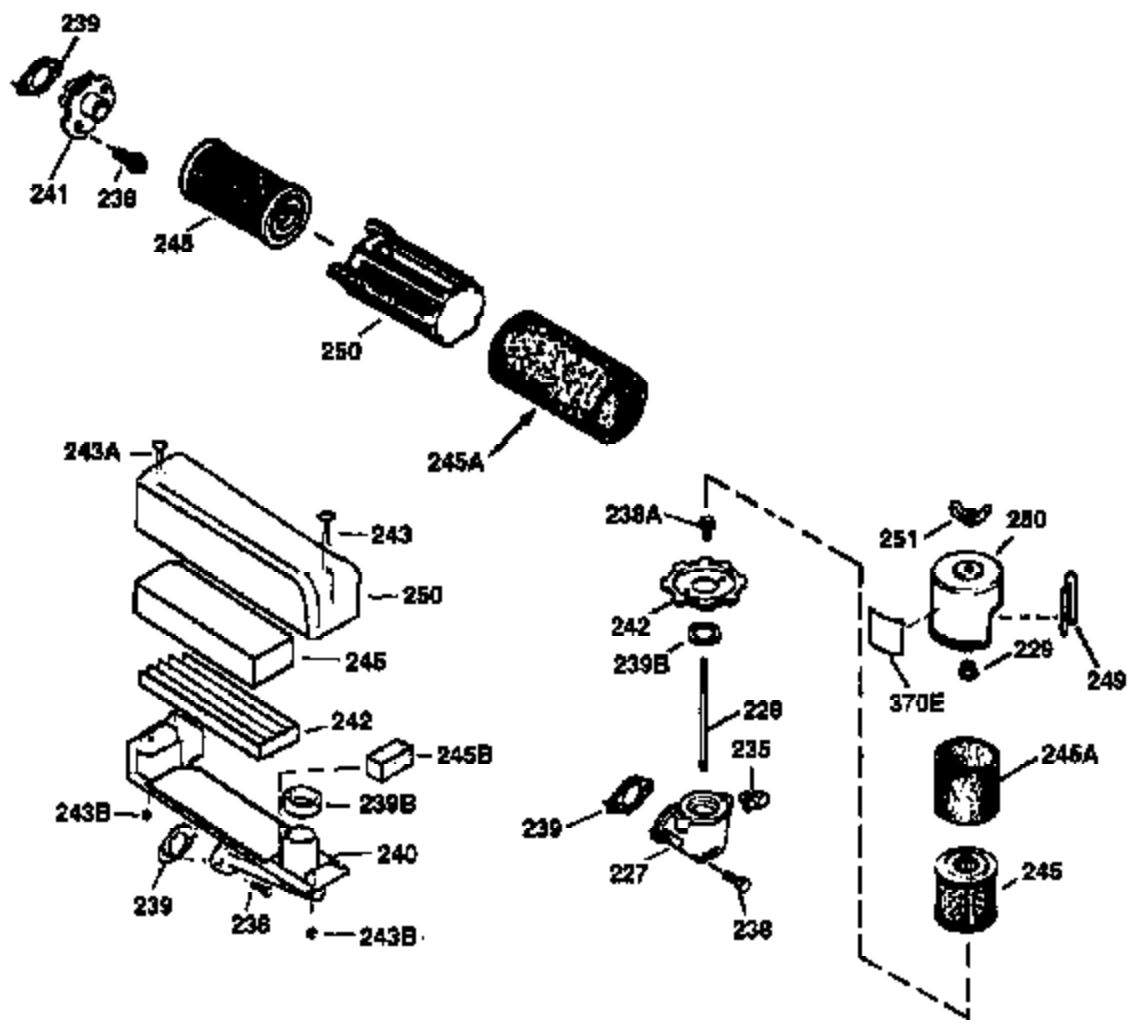

ILLUSTRATION SHOWS TYPICAL PARTS ONLY. ORDER BY PART NUMBER. PARTS NOT LISTED ARE SUPPLIED BY OEM.

VIEW 3 OF 3

Ref #	Part Number	Qty	Description
90	611112	1	Flywheel
238	650806	2	Screw, 10-32 x 5/8"
239	34338	1	* Air Cleaner Gasket
240	34858	1	Air Cleaner Body
245	34340	1	Air Cleaner Filter
250	36213	1	Air Cleaner Cover
275	35603	1	Muffler (Incl. 277)
276	33753	1	Locking Plate
277	650795	2	Screw, 1/4-20 x 2-1/4"