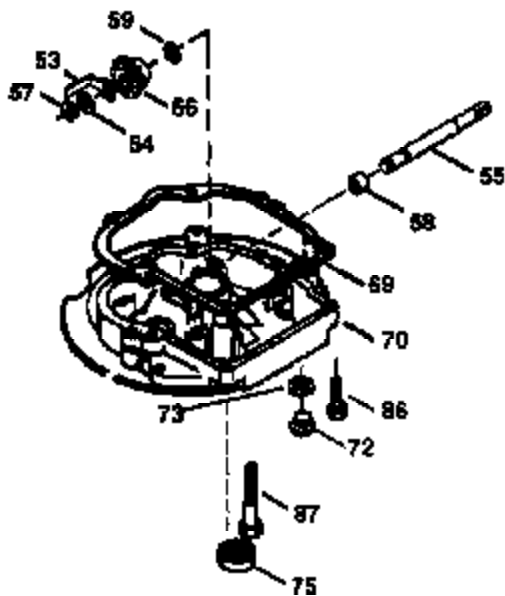

ILLUSTRATION SHOWS TYPICAL PARTS ONLY. ORDER BY PART NUMBER. PARTS NOT LISTED ARE SUPPLIED BY OEM.

VIEW 2 OF 3

Ref #	Part Number	Qty	Description
19	31361	1	Extension Spring
69	35261	1	* Mounting Flange Gasket
70	34311D	1	Mounting Flange (Incl. 72, 75 & 80)
72	36083	1	Oil Drain Plug
75	27897	1	Oil Seal
86	650488	6	Screw, 1/4-20 x 1-1/4"
182	6201	2	Screw, 1/4-28 x 7/8"
185	31384A	1	Intake Pipe (Incl. 224)
186	34337	1	Governor Link
223	650451	2	Screw, 1/4-20 x 1"
238	650806	2	Screw, 10-32 x 5/8"
239	34338	1	* Air Cleaner Gasket
245	34340	1	Air Cleaner Filter
250	36213	1	Air Cleaner Cover
287	650884	2	Screw, 8-32 x 1/2"
300	35586	1	Fuel Tank (Incl. 292 & 301)
301	35355	1	Fuel Cap
390	590688	1	Rewind Starter