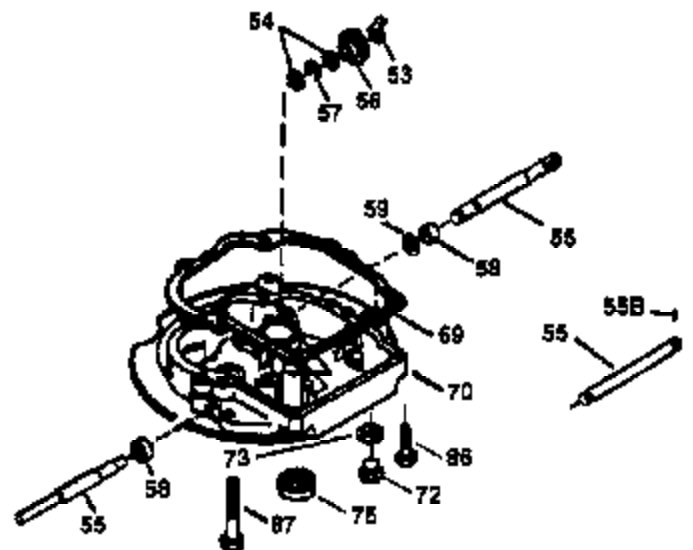

ILLUSTRATION SHOWS TYPICAL PARTS ONLY. ORDER BY PART NUMBER. PARTS NOT LISTED ARE SUPPLIED BY OEM.

VIEW 2 OF 3

Ref #	Part Number	Qty	Description
19	36281	1	Extension Spring
69	35261	1	* Mounting Flange Gasket
70	34311D	1	Mounting Flange (Incl. 72 thru 83)
72	36083	1	Oil Drain Plug
75	27897	1	Oil Seal
86	650488	6	Screw, 1/4-20 x 1-1/4"
182	6201	2	Screw, 1/4-28 x 7/8"
185	31384A	1	Intake Pipe (Incl. 224)
186	34337	1	Governor Link
223	650451	2	Screw, 1/4-20 x 1"
238	650806	2	Screw, 10-32 x 5/8"
239	34338	1	* Air Cleaner Gasket
245	34340	1	Air Cleaner Filter
250	36213	1	Air Cleaner Cover
263	36240	1	Trim Ring
287	650926	2	Screw, 8-32 x 21/64"
300	35586	1	Fuel Tank (Incl. 292 & 301)
301	35355	1	Fuel Cap
390	590688	1	Rewind Starter