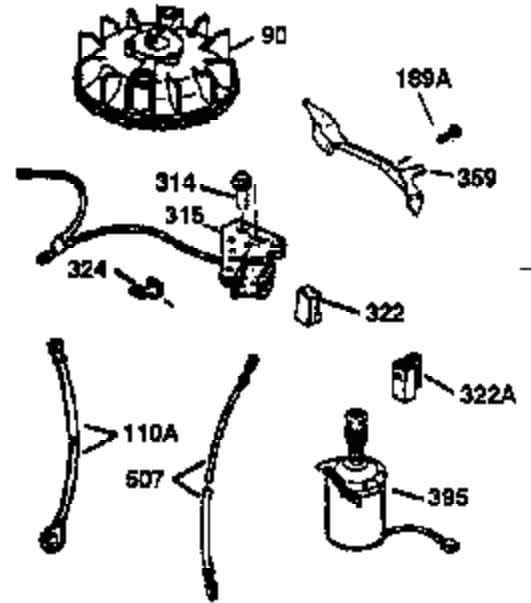

ILLUSTRATION SHOWS TYPICAL PARTS ONLY. ORDER BY PART NUMBER. PARTS NOT LISTED ARE SUPPLIED BY OEM.

VIEW 3 OF 3

Ref #	Part Number	Qty	Description
90	611112	1	Flywheel
238	650806	2	Screw, 10-32 x 5/8"
239	34338	1	* Air Cleaner Gasket
240	34858	1	Air Cleaner Body
245	34340	1	Air Cleaner Filter
250	36213	1	Air Cleaner Cover
275	35993	1	Muffler
276	35994	1	Locking Plate
277	650957	2	Screw, 1/4-20 x 2-31/32"