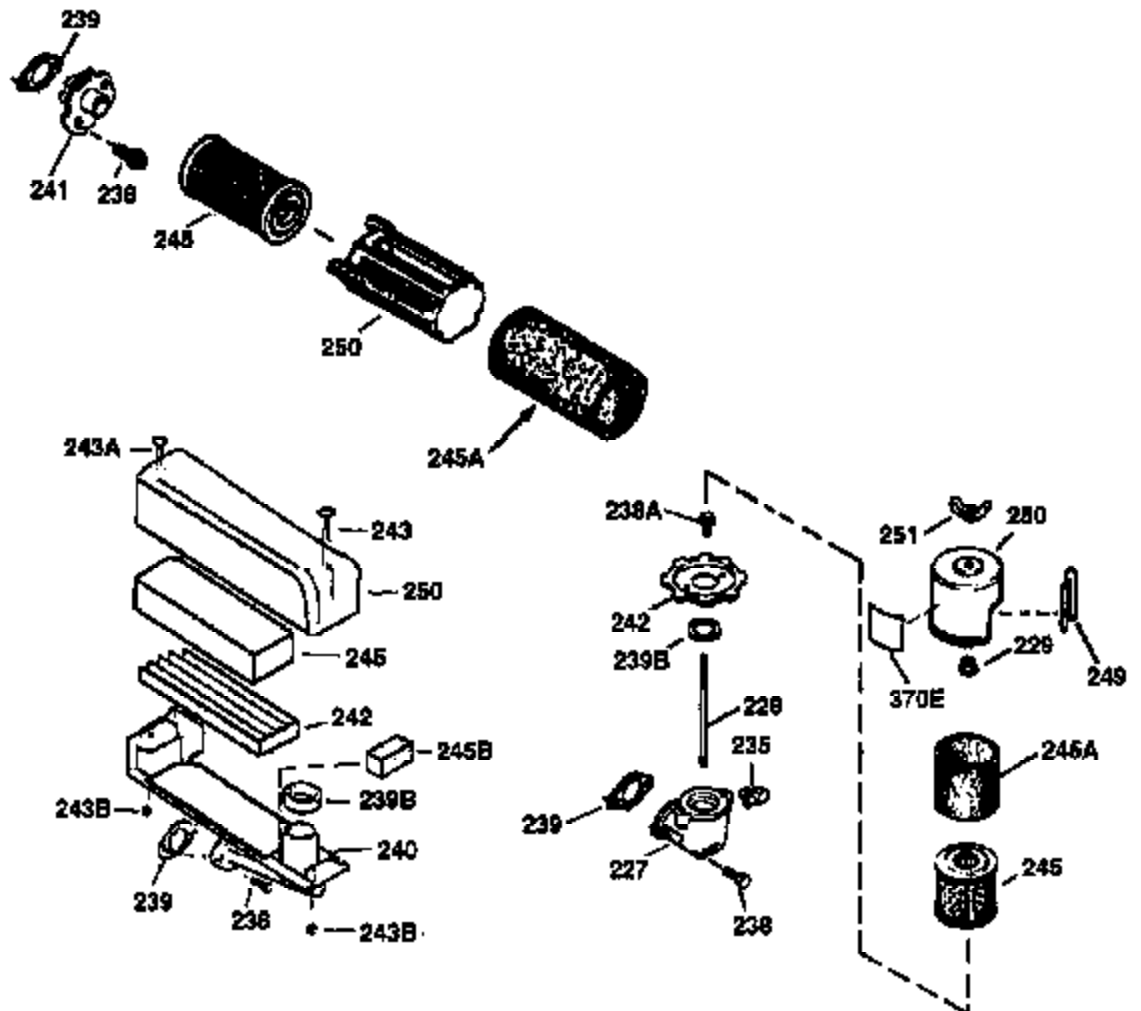

ILLUSTRATION SHOWS TYPICAL PARTS ONLY. ORDER BY PART NUMBER. PARTS NOT LISTED ARE SUPPLIED BY OEM.

VIEW 3 OF 3

Ref #	Part Number	Qty	Description
90	611112	1	Flywheel
238	650806	2	Screw, 10-32 x 5/8"
239	34338	1	* Air Cleaner Gasket
240	34858	1	Air Cleaner Body
245	34340	1	Air Cleaner Filter
250	36213	1	Air Cleaner Cover
275	35993	1	Muffler
276	35994	1	Locking Plate
277	650957	2	Screw, 1/4-20 x 2-31/32"