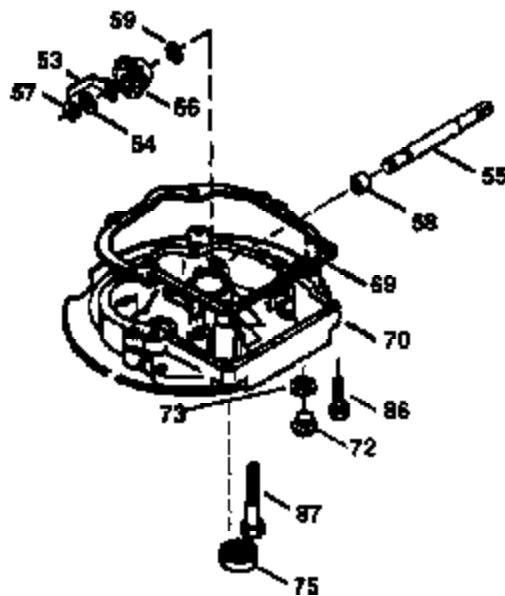

ILLUSTRATION SHOWS TYPICAL PARTS ONLY. ORDER BY PART NUMBER. PARTS NOT LISTED ARE SUPPLIED BY OEM.

VIEW 2 OF 3

Ref #	Part Number	Qty	Description
19	31361	1	Extension Spring
69	35261	1	* Mounting Flange Gasket
70	34311D	1	Mounting Flange (Incl. 72, 75 & 80)
72	36083	1	Oil Drain Plug
75	27897	1	Oil Seal
86	650488	6	Screw, 1/4-20 x 1-1/4"
182	6201	2	Screw, 1/4-28 x 7/8"
185	31384A	1	Intake Pipe (Incl. 224)
186	34337	1	Governor Link
223	650451	2	Screw, 1/4-20 x 1"
238	650806	2	Screw, 10-32 x 5/8"
239	34338	1	* Air Cleaner Gasket
245	34340	1	Air Cleaner Filter
250	34341B	1	Air Cleaner Cover
263	36240	1	Trim Ring
287	650884	2	Screw, 8-32 x 1/2"
300	35586	1	Fuel Tank (Incl. 292 & 301)
301	35355	1	Fuel Cap
390	590686	1	Rewind Starter