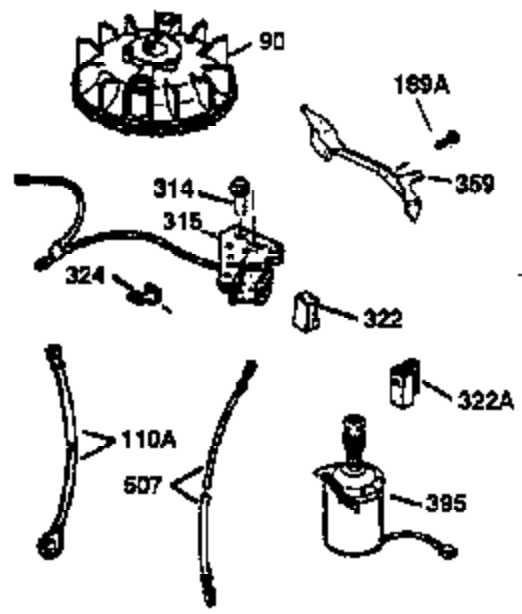

Ref #	Part Number	Qty	Description
400	35997	1	* Gasket Set (Incl. items marked PK i n notes) Incl. part #'s: 26756 (1), 27234A (1), 33554A (1), 33735 (1), 34265 (1), 34338 (1), 34690A (1), 35261 (1)
420	730225	1	SAE 30 4-Cycle Engine Oil (Quart)

ILLUSTRATION SHOWS TYPICAL PARTS ONLY. ORDER BY PART NUMBER. PARTS NOT LISTED ARE SUPPLIED BY OEM.

VIEW 2 OF 3

Ref #	Part Number	Qty	Description
19	31361	1	Extension Spring
69	35261	1	* Mounting Flange Gasket
70	34311D	1	Mounting Flange (Incl. 72, 75 & 80)
72	36083	1	Oil Drain Plug
75	27897	1	Oil Seal
86	650488	6	Screw, 1/4-20 x 1-1/4"
182	6201	2	Screw, 1/4-28 x 7/8"
185	31384A	1	Intake Pipe (Incl. 224)
186	34337	1	Governor Link
223	650451	2	Screw, 1/4-20 x 1"
238	650806	2	Screw, 10-32 x 5/8"
239	34338	1	* Air Cleaner Gasket
245	34340	1	Air Cleaner Filter
250	34341B	1	Air Cleaner Cover
263	36240	1	Trim Ring
287	650884	2	Screw, 8-32 x 1/2"
300	35586	1	Fuel Tank (Incl. 292 & 301)
301	35355	1	Fuel Cap
390	590686	1	Rewind Starter

ILLUSTRATION SHOWS TYPICAL PARTS ONLY. ORDER BY PART NUMBER. PARTS NOT LISTED ARE SUPPLIED BY OEM.

VIEW 3 OF 3

Ref #	Part Number	Qty	Description
90	611112	1	Flywheel
238	650806	2	Screw, 10-32 x 5/8"
239	34338	1	* Air Cleaner Gasket
240	34858	1	Air Cleaner Body
245	34340	1	Air Cleaner Filter
250	34341B	1	Air Cleaner Cover
275	35603	1	Muffler (Incl. 277)
276	33753	1	Locking Plate
277	650795	2	Screw, 1/4-20 x 2-1/4"