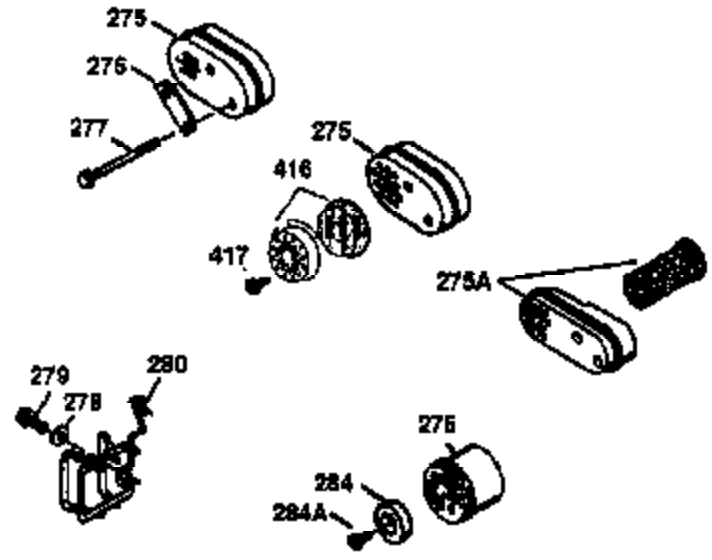

ILLUSTRATION SHOWS TYPICAL PARTS ONLY. ORDER BY PART NUMBER. PARTS NOT LISTED ARE SUPPLIED BY OEM.

VIEW 3 OF 3

Ref #	Part Number	Qty	Description
90	611112	1	Flywheel
238	650806	2	Screw, 10-32 x 5/8"
239	34338	1	* Air Cleaner Gasket
240	34858	1	Air Cleaner Body
245	34340	1	Air Cleaner Filter
250	34341B	1	Air Cleaner Cover
275	35603	1	Muffler (Incl. 277)
276	33753	1	Locking Plate
277	650795	2	Screw, 1/4-20 x 2-1/4"