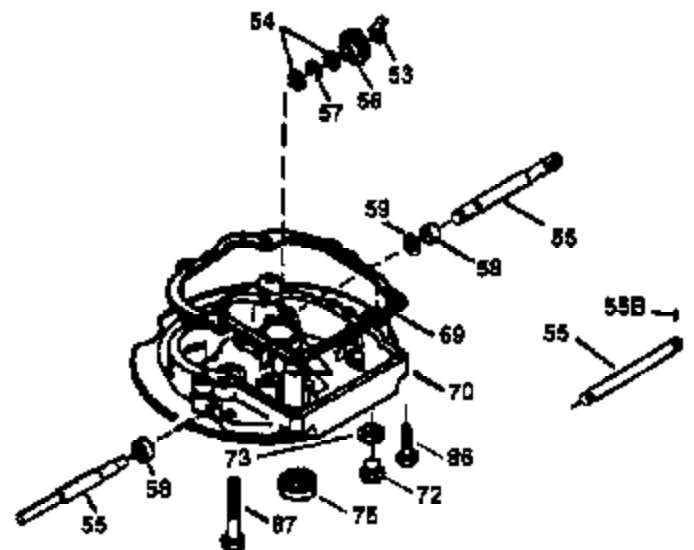

ILLUSTRATION SHOWS TYPICAL PARTS ONLY. ORDER BY PART NUMBER. PARTS NOT LISTED ARE SUPPLIED BY OEM.

VIEW 2 OF 3

Ref #	Part Number	Qty	Description
19	31361	1	Extension Spring
69	35261	1	* Mounting Flange Gasket
70	34311D	1	Mounting Flange (Incl. 72, 75 & 80)
72	36083	1	Oil Drain Plug
75	27897	1	Oil Seal
86	650488	6	Screw, 1/4-20 x 1-1/4"
182	6201	2	Screw, 1/4-28 x 7/8"
185	31384A	1	Intake Pipe (Incl. 224)
186	34337	1	Governor Link
223	650451	2	Screw, 1/4-20 x 1"
238	650806	2	Screw, 10-32 x 5/8"
239	34338	1	* Air Cleaner Gasket
245	34340	1	Air Cleaner Filter
250	34341B	1	Air Cleaner Cover
263	36240	1	Trim Ring
287	650884	2	Screw, 8-32 x 1/2"
300	35586	1	Fuel Tank (Incl. 292 & 301)
301	35355	1	Fuel Cap
390	590686	1	Rewind Starter