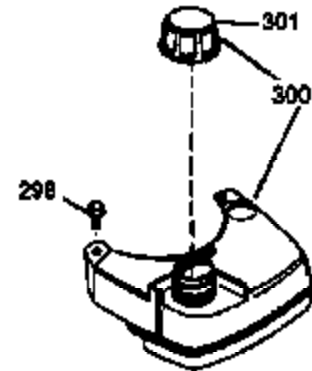

ILLUSTRATION SHOWS TYPICAL PARTS ONLY. ORDER BY PART NUMBER. PARTS NOT LISTED ARE SUPPLIED BY OEM.

VIEW 2 OF 3

Ref #	Part Number	Qty	Description
19	31361	1	Extension Spring
69	35261	1	* Mounting Flange Gasket
70	34311D	1	Mounting Flange (Incl. 72, 75 & 80)
72	36083	1	Oil Drain Plug
75	27897	1	Oil Seal
86	650488	6	Screw, 1/4-20 x 1-1/4"
182	6201	2	Screw, 1/4-28 x 7/8"
185	31384A	1	Intake Pipe (Incl. 224)
186	34337	1	Governor Link
223	650451	2	Screw, 1/4-20 x 1"
238	650806	2	Screw, 10-32 x 5/8"
239	34338	1	* Air Cleaner Gasket
245	34340	1	Air Cleaner Filter
250	34341B	1	Air Cleaner Cover
263	36240	1	Trim Ring
287	650884	2	Screw, 8-32 x 1/2"
300	35586	1	Fuel Tank (Incl. 292 & 301)
301	35355	1	Fuel Cap
390	590686	1	Rewind Starter