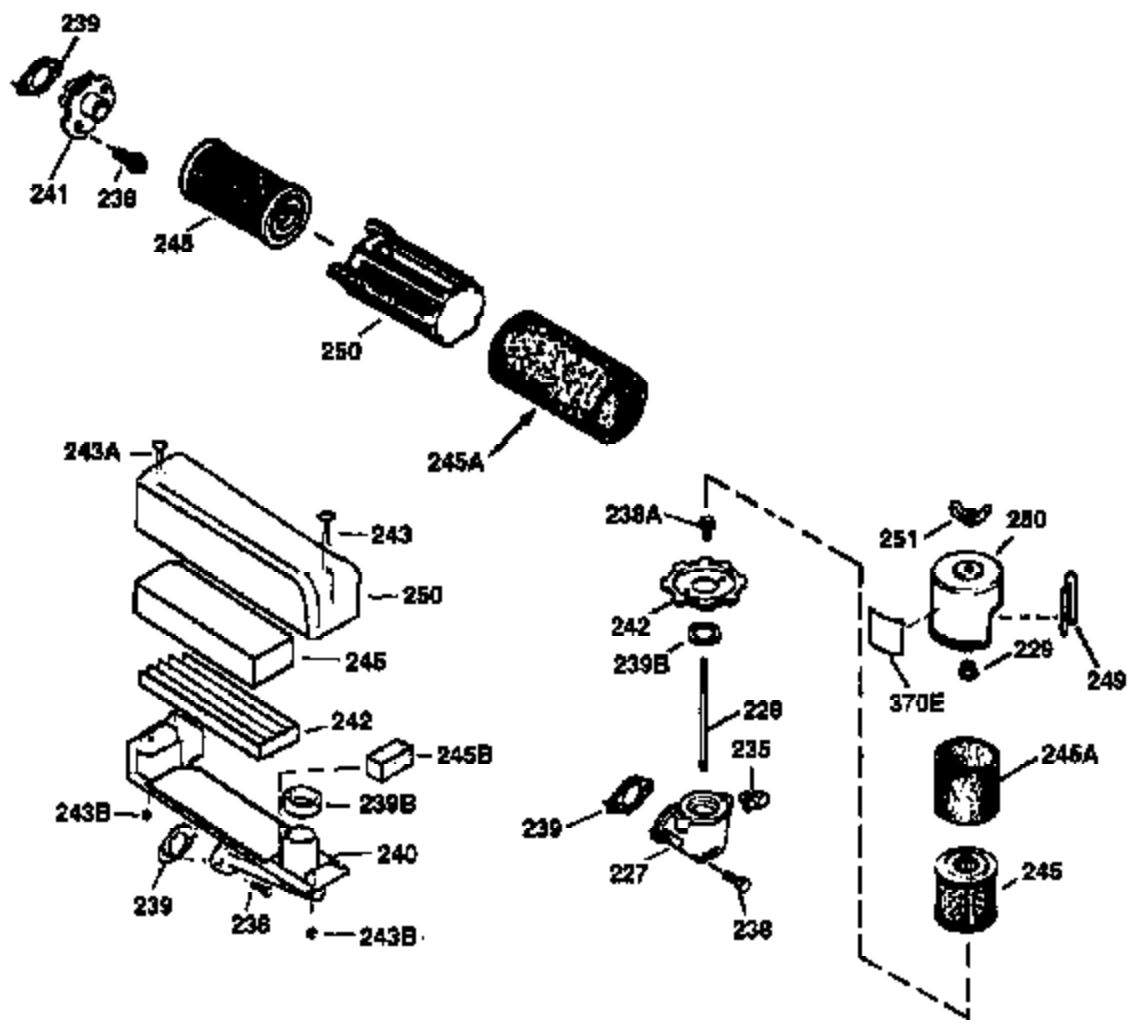

Ref #	Part Number	Qty	Description
400	35997	1	* Gasket Set (Incl. items marked PK i n notes) Incl. part #'s: 26756 (1), 27234A (1), 33554A (1), 33735 (1), 34265 (1), 34338 (1), 34690A (1), 35261 (1)
420	730225	1	SAE 30 4-Cycle Engine Oil (Quart)

ILLUSTRATION SHOWS TYPICAL PARTS ONLY. ORDER BY PART NUMBER. PARTS NOT LISTED ARE SUPPLIED BY OEM.

VIEW 2 OF 3

Ref #	Part Number	Qty	Description
19	31361	1	Extension Spring
69	35261	1	* Mounting Flange Gasket
70	34311D	1	Mounting Flange (Incl. 72, 75 & 80)
72	36083	1	Oil Drain Plug
75	27897	1	Oil Seal
86	650488	6	Screw, 1/4-20 x 1-1/4"
182	6201	2	Screw, 1/4-28 x 7/8"
185	31384A	1	Intake Pipe (Incl. 224)
186	34337	1	Governor Link
223	650451	2	Screw, 1/4-20 x 1"
238	650806	2	Screw, 10-32 x 5/8"
239	34338	1	* Air Cleaner Gasket
245	34340	1	Air Cleaner Filter
250	34341B	1	Air Cleaner Cover
263	36240	1	Trim Ring
287	650884	2	Screw, 8-32 x 1/2"
300	35586	1	Fuel Tank (Incl. 292 & 301)
301	35355	1	Fuel Cap
390	590686	1	Rewind Starter

ILLUSTRATION SHOWS TYPICAL PARTS ONLY. ORDER BY PART NUMBER. PARTS NOT LISTED ARE SUPPLIED BY OEM.

VIEW 3 OF 3

Ref #	Part Number	Qty	Description
90	611112	1	Flywheel
238	650806	2	Screw, 10-32 x 5/8"
239	34338	1	* Air Cleaner Gasket
240	34858	1	Air Cleaner Body
245	34340	1	Air Cleaner Filter
250	34341B	1	Air Cleaner Cover
275	35603	1	Muffler (Incl. 277)
276	33753	1	Locking Plate
277	650795	2	Screw, 1/4-20 x 2-1/4"