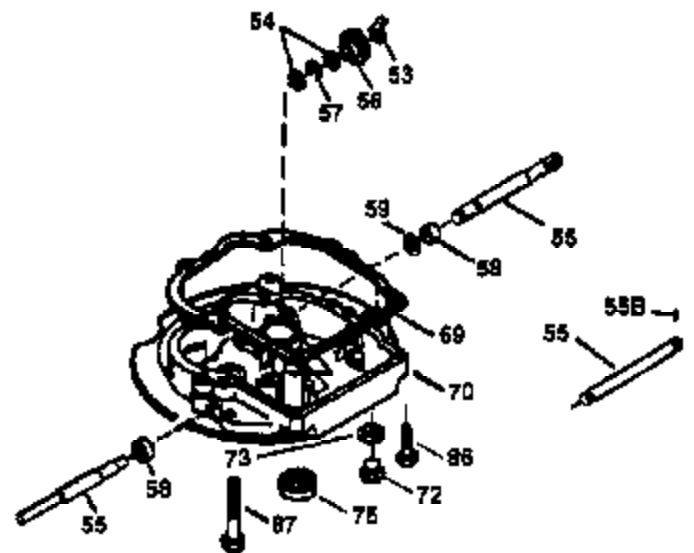

ILLUSTRATION SHOWS TYPICAL PARTS ONLY. ORDER BY PART NUMBER. PARTS NOT LISTED ARE SUPPLIED BY OEM.

VIEW 2 OF 3

Ref #	Part Number	Qty	Description
19	31361	1	Extension Spring
69	35261	1	* Mounting Flange Gasket
70	34311D	1	Mounting Flange (Incl. 72 thru 83)
72	36083	1	Oil Drain Plug
75	27897	1	Oil Seal
86	650488	6	Screw, 1/4-20 x 1-1/4"
182	6201	2	Screw, 1/4-28 x 7/8"
185	31384A	1	Intake Pipe (Incl. 224)
186	34337	1	Governor Link
223	650451	2	Screw, 1/4-20 x 1"
238	650806	2	Screw, 10-32 x 5/8"
239	34338	1	* Air Cleaner Gasket
245	34340	1	Air Cleaner Filter
250	34341B	1	Air Cleaner Cover
263	36240	1	Trim Ring
287	650926	2	Screw, 8-32 x 21/64"
300	35586	1	Fuel Tank (Incl. 292 & 301)
301	35355	1	Fuel Cap
390	590686	1	Rewind Starter