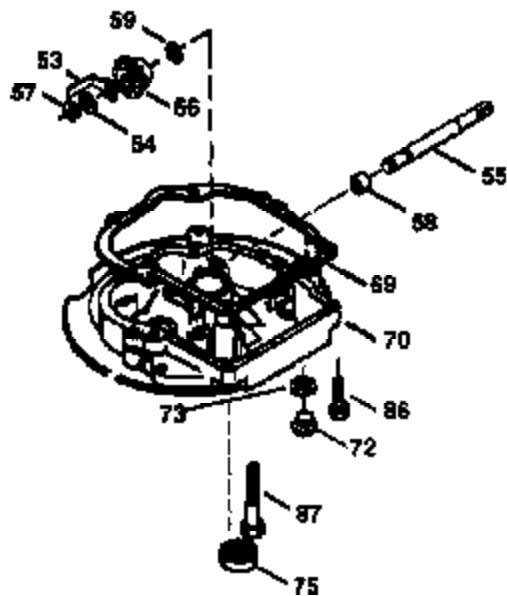

ILLUSTRATION SHOWS TYPICAL PARTS ONLY. ORDER BY PART NUMBER. PARTS NOT LISTED ARE SUPPLIED BY OEM.

VIEW 2 OF 3

Ref #	Part Number	Qty	Description
19	31361	1	Extension Spring
69	35261	1	* Mounting Flange Gasket
70	34311D	1	Mounting Flange (Incl. 72 thru 83)
72	36083	1	Oil Drain Plug
75	27897	1	Oil Seal
86	650488	6	Screw, 1/4-20 x 1-1/4"
182	6201	2	Screw, 1/4-28 x 7/8"
185	31384A	1	Intake Pipe (Incl. 224)
186	34337	1	Governor Link
223	650451	2	Screw, 1/4-20 x 1"
238	650806	2	Screw, 10-32 x 5/8"
239	34338	1	* Air Cleaner Gasket
245	34340	1	Air Cleaner Filter
250	34341B	1	Air Cleaner Cover
263	36240	1	Trim Ring
287	650926	2	Screw, 8-32 x 21/64"
300	35586	1	Fuel Tank (Incl. 292 & 301)
301	35355	1	Fuel Cap
390	590686	1	Rewind Starter