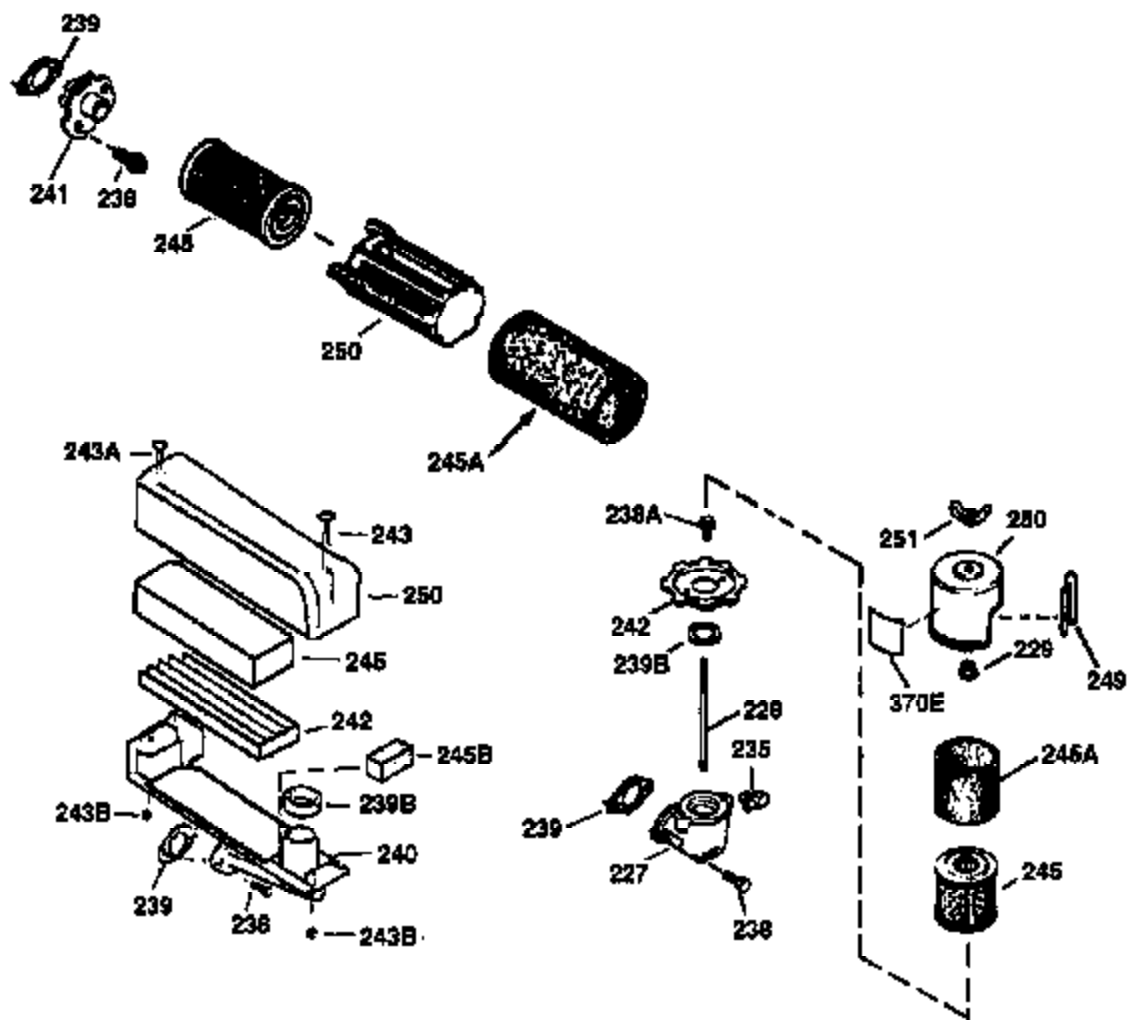

Ref #	Part Number	Qty	Description
400	35997	1	* Gasket Set (Incl. items marked PK i n notes) Incl. part #'s: 26756 (1), 27234A (1), 33554A (1), 33735 (1), 34265 (1), 34338 (1), 34690A (1), 35261 (1)
420	730225	1	SAE 30 4-Cycle Engine Oil (Quart)

ILLUSTRATION SHOWS TYPICAL PARTS ONLY. ORDER BY PART NUMBER. PARTS NOT LISTED ARE SUPPLIED BY OEM.

VIEW 2 OF 3

Ref #	Part Number	Qty	Description
19	31361	1	Extension Spring
69	35261	1	* Mounting Flange Gasket
70	34311D	1	Mounting Flange (Incl. 72 thru 83)
72	36083	1	Oil Drain Plug
75	27897	1	Oil Seal
86	650488	6	Screw, 1/4-20 x 1-1/4"
182	6201	2	Screw, 1/4-28 x 7/8"
185	31384A	1	Intake Pipe (Incl. 224)
186	34337	1	Governor Link
223	650451	2	Screw, 1/4-20 x 1"
238	650806	2	Screw, 10-32 x 5/8"
239	34338	1	* Air Cleaner Gasket
245	34340	1	Air Cleaner Filter
250	34341B	1	Air Cleaner Cover
263	36240	1	Trim Ring
287	650926	2	Screw, 8-32 x 21/64"
300	35586	1	Fuel Tank (Incl. 292 & 301)
301	35355	1	Fuel Cap
390	590686	1	Rewind Starter

ILLUSTRATION SHOWS TYPICAL PARTS ONLY. ORDER BY PART NUMBER. PARTS NOT LISTED ARE SUPPLIED BY OEM.

VIEW 3 OF 3

Ref #	Part Number	Qty	Description
90	611112	1	Flywheel
238	650806	2	Screw, 10-32 x 5/8"
239	34338	1	* Air Cleaner Gasket
240	34858	1	Air Cleaner Body
245	34340	1	Air Cleaner Filter
250	34341B	1	Air Cleaner Cover
275	35603A	1	Muffler (Incl. 277)
276	33753	1	Locking Plate
277	650795	2	Screw, 1/4-20 x 2-1/4"