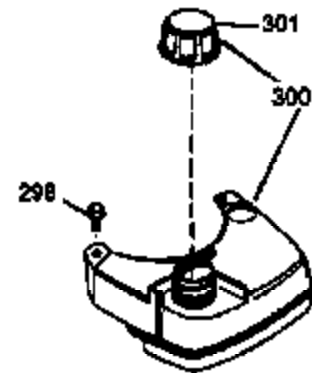

ILLUSTRATION SHOWS TYPICAL PARTS ONLY. ORDER BY PART NUMBER. PARTS NOT LISTED ARE SUPPLIED BY OEM.

VIEW 2 OF 3

Ref #	Part Number	Qty	Description
19	31361	1	Extension Spring
69	35261	1	* Mounting Flange Gasket
70	34311D	1	Mounting Flange (Incl. 72 thru 83)
72	36083	1	Oil Drain Plug
75	27897	1	Oil Seal
86	650488	6	Screw, 1/4-20 x 1-1/4"
182	6201	2	Screw, 1/4-28 x 7/8"
185	31384A	1	Intake Pipe (Incl. 224)
186	34337	1	Governor Link
223	650451	2	Screw, 1/4-20 x 1"
238	650806	2	Screw, 10-32 x 5/8"
239	34338	1	* Air Cleaner Gasket
245	34340	1	Air Cleaner Filter
250	34341B	1	Air Cleaner Cover
263	36240	1	Trim Ring
287	650926	2	Screw, 8-32 x 21/64"
300	35586	1	Fuel Tank (Incl. 292 & 301)
301	35355	1	Fuel Cap
390	590686	1	Rewind Starter