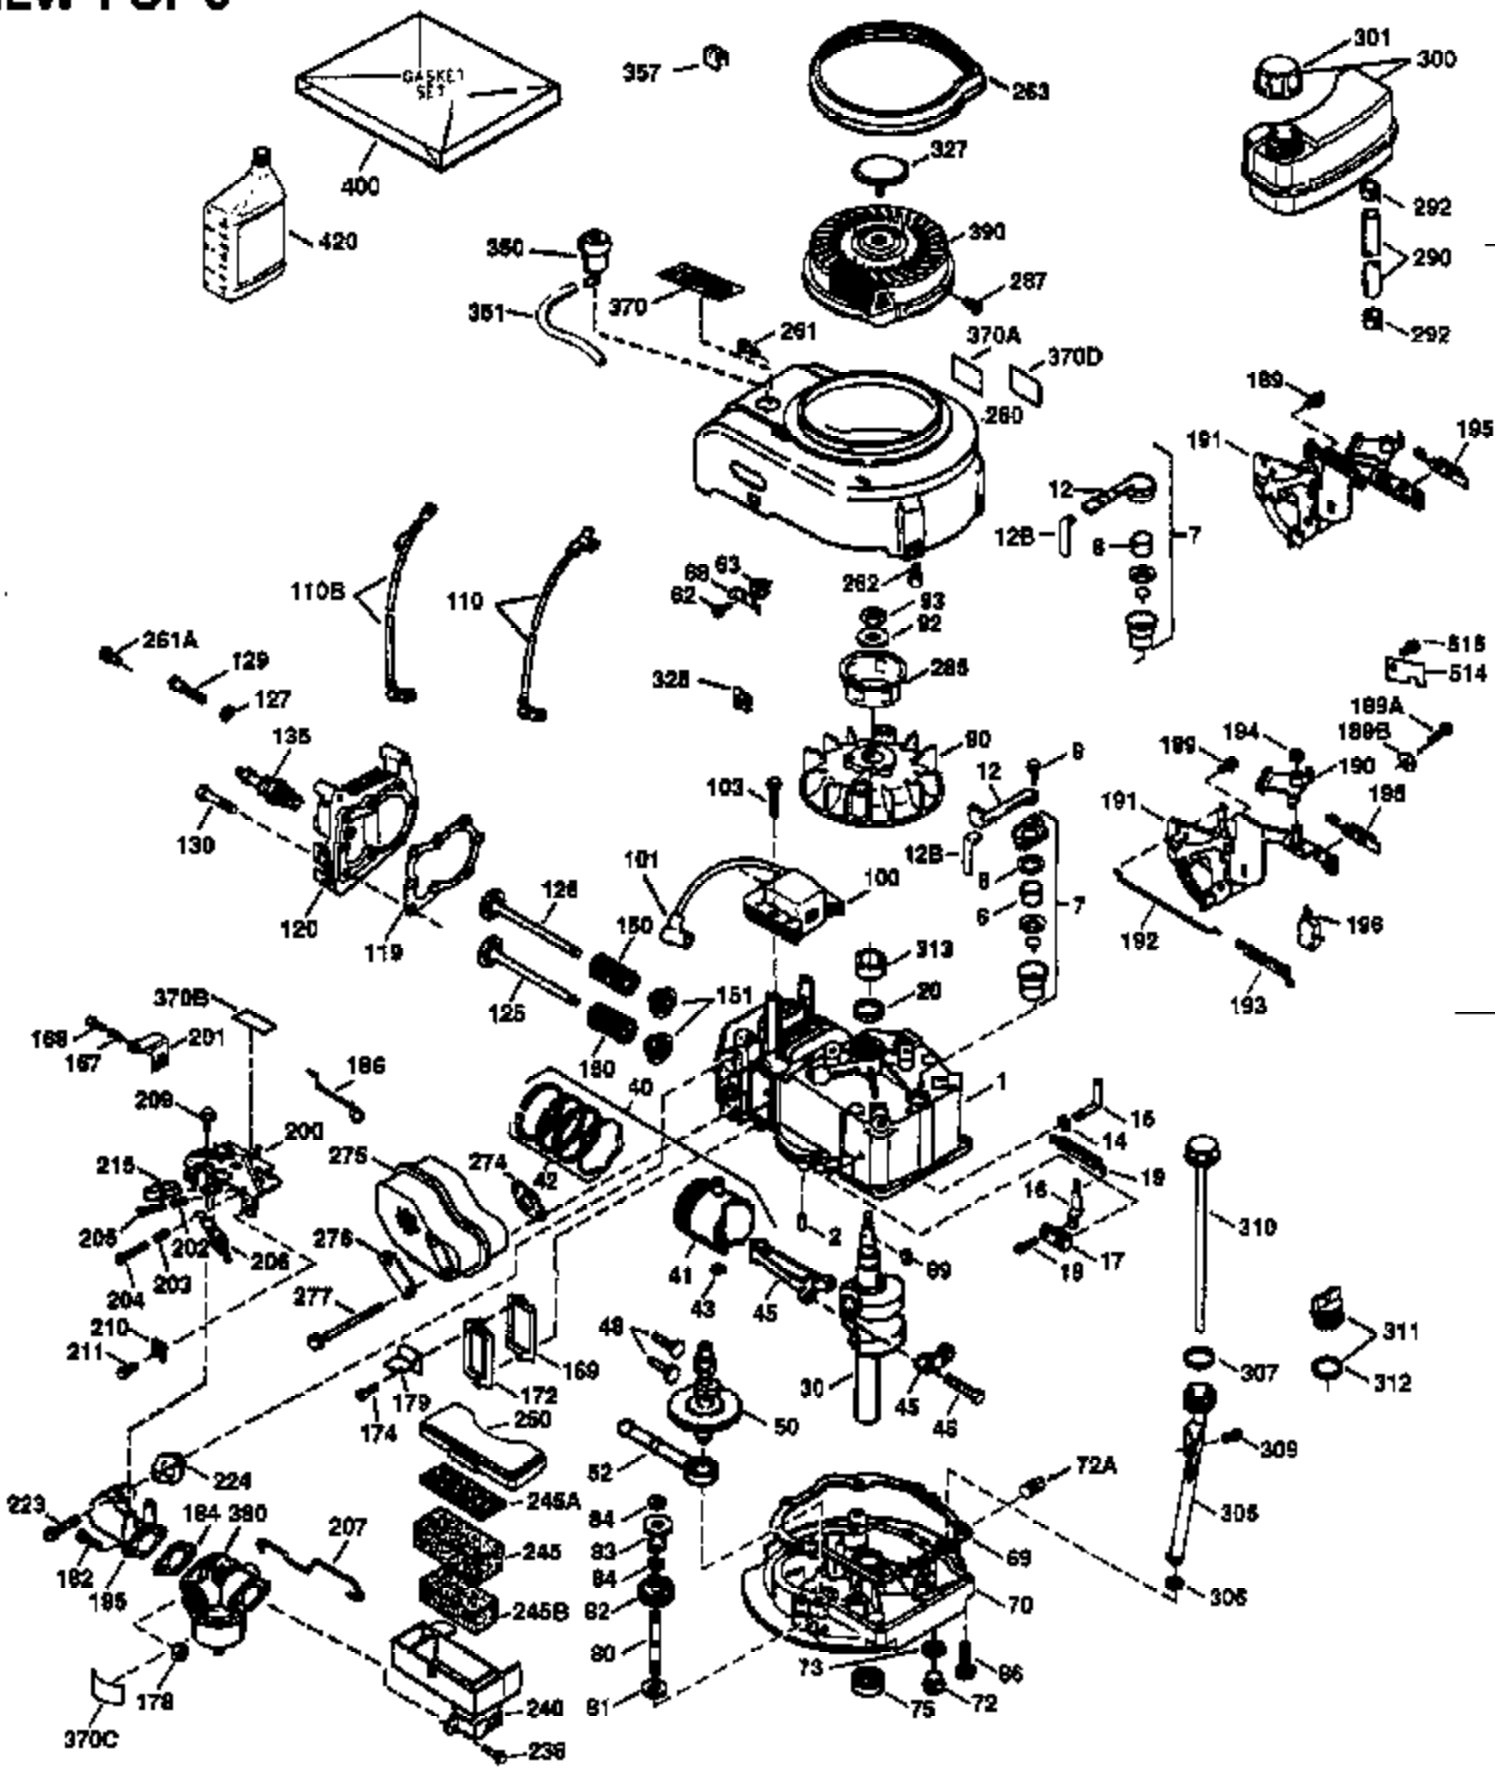

ILLUSTRATION SHOWS TYPICAL PARTS ONLY. ORDER BY PART NUMBER. PARTS NOT LISTED ARE SUPPLIED BY OEM.

VIEW 1 OF 3

Ref #	Part Number	Qty	Description
1	36265	1	Cylinder (Incl. 2 & 20)
2	26727	2	Dowel Pin
6	33734	1	Breather Element
7	34214A	1	Breather Ass'y. (Incl. 6, 8, 9 & 12)
8	33735	1	* Breather Gasket
9	30200	2	Screw, 10-24 x 9/16"
12	33886	1	Breather Tube
14	28277	1	Washer
15	30589	1	Governor Rod
16	31383A	1	Governor Lever
17	31335	1	Governor Lever Clamp
18	650548	1	Screw, 8-32 x 5/16"
19	31361	1	Extension Spring
20	32600	1	Oil Seal
30	36237	1	Crankshaft
40	36073	1	Piston, Pin & Ring Set (Std.)
40	36074	1	Piston, Pin & Ring Set (.010" OS)
40	36075	1	Piston, Pin & Ring Set (.020" OS)
41	36070	1	Piston & Pin Ass'y. (Std.) (Incl. 43)
41	36071	1	Piston & Pin Ass'y. (.010" OS) (Incl. 43)
41	36072	1	Piston & Pin Ass'y. (.020" OS) (Incl. 43)
42	36076	1	Ring Set (Std.)
42	36077	1	Ring Set (.010" OS)
42	36078	1	Ring Set (.020" OS)
43	20381	2	Piston Pin Retaining Ring
45	30963B	1	Connecting Rod (Incl. 46)
46	32610A	2	Connecting Rod Bolt
48	27241	2	Valve Lifter
50	35992	1	Camshaft (MCR)
52	29914	1	Oil Pump Ass'y.
69	35261	1	* Mounting Flange Gasket
70	34311D	1	Mounting Flange (Incl. 72 thru 83)
72	36083	1	Oil Drain Plug
75	27897	1	Oil Seal
80	30574A	1	Governor Shaft
81	30590A	1	Washer
82	30591	1	Governor Gear Ass'y. (Incl. 81)
83	30588A	1	Governor Spool
86	650488	6	Screw, 1/4-20 x 1-1/4"
89	611004	1	Flywheel Key
90	611112	1	Flywheel
92	650815	1	Belleville Washer
93	650816	1	Flywheel Nut
100	34443A	1	Solid State Ignition
101	610118	1	Spark Plug Cover
103	650814	2	Screw, Torx T-15, 10-24 x 1"
110	34961	1	Ground Wire
119	33554A	1	* Cylinder Head Gasket
120	34342	1	Cylinder Head
125	29313C	1	Exhaust Valve (Std.) (Incl. 151)
125	29315C	1	Exhaust Valve (1/32" OS) (Incl. 151)
126	29314B	1	Intake Valve (Std.) (Incl. 151)
126	29315C	1	Intake Valve (1/32" OS) (Incl. 151)
130	6021A	8	Screw, 5/16-18 x 1-1/2"
135	35395	1	Resistor Spark Plug (RJ19LM)
150	35991	2	Valve Spring
151	31673	2	Valve Spring Cap
169	27234A	1	* Valve Cover Gasket