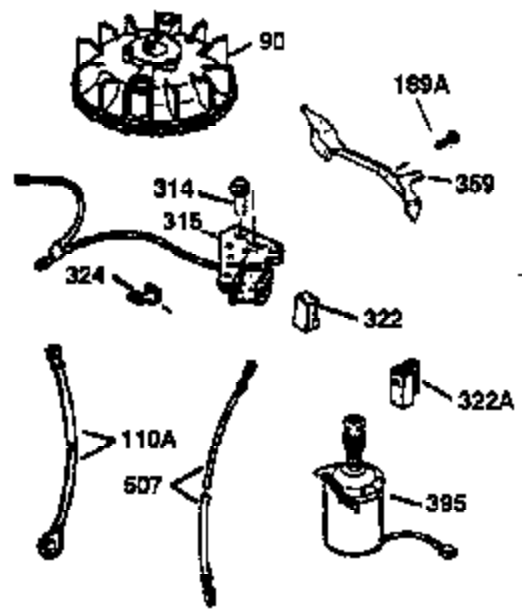

Ref #	Part Number	Qty	Description
400	35997	1	* Gasket Set (Incl. items marked PK i n notes) Incl. part #'s: 26756 (1), 27234A (1), 33554A (1), 33735 (1), 34265 (1), 34338 (1), 34690A (1), 35261 (1)
420	730225	1	SAE 30 4-Cycle Engine Oil (Quart)

ILLUSTRATION SHOWS TYPICAL PARTS ONLY. ORDER BY PART NUMBER. PARTS NOT LISTED ARE SUPPLIED BY OEM.

VIEW 2 OF 3

Ref #	Part Number	Qty	Description
19	31361	1	Extension Spring
69	35261	1	* Mounting Flange Gasket
70	34311D	1	Mounting Flange (Incl. 72 thru 83)
72	36083	1	Oil Drain Plug
75	27897	1	Oil Seal
86	650488	6	Screw, 1/4-20 x 1-1/4"
182	6201	2	Screw, 1/4-28 x 7/8"
185	31384A	1	Intake Pipe (Incl. 224)
186	34337	1	Governor Link
223	650451	2	Screw, 1/4-20 x 1"
238	650806	2	Screw, 10-32 x 5/8"
239	34338	1	* Air Cleaner Gasket
245	34340	1	Air Cleaner Filter
250	34341B	1	Air Cleaner Cover
263	36240	1	Trim Ring
287	650926	2	Screw, 8-32 x 21/64"
300	35586	1	Fuel Tank (Incl. 292 & 301)
301	35355	1	Fuel Cap
390	590686	1	Rewind Starter

ILLUSTRATION SHOWS TYPICAL PARTS ONLY. ORDER BY PART NUMBER. PARTS NOT LISTED ARE SUPPLIED BY OEM.

VIEW 3 OF 3

Ref #	Part Number	Qty	Description
90	611112	1	Flywheel
238	650806	2	Screw, 10-32 x 5/8"
239	34338	1	* Air Cleaner Gasket
240	34858	1	Air Cleaner Body
245	34340	1	Air Cleaner Filter
250	34341B	1	Air Cleaner Cover
275	35603A	1	Muffler (Incl. 277)
276	33753	1	Locking Plate
277	650795	2	Screw, 1/4-20 x 2-1/4"