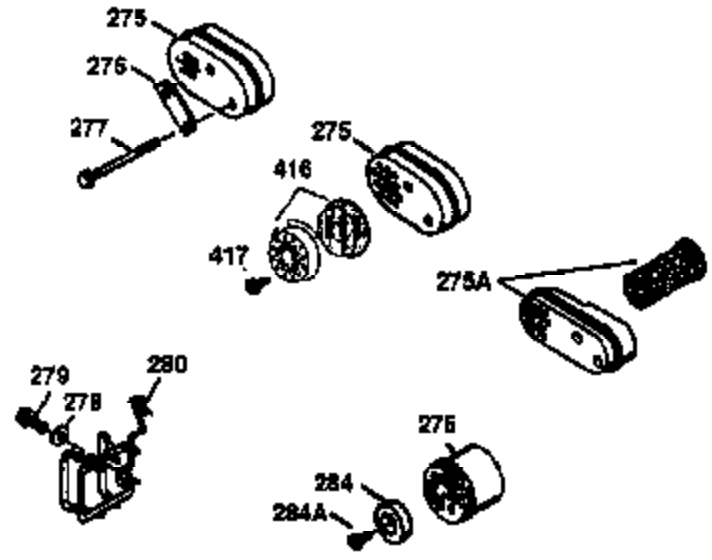

Ref #	Part Number	Qty	Description
400	35997	1	* Gasket Set (Incl. items marked PK i n notes) Incl. part #'s: 26756 (1), 27234A (1), 33554A (1), 33735 (1), 34265 (1), 34338 (1), 34690A (1), 35261 (1)
420	730225	1	SAE 30 4-Cycle Engine Oil (Quart)

ILLUSTRATION SHOWS TYPICAL PARTS ONLY. ORDER BY PART NUMBER. PARTS NOT LISTED ARE SUPPLIED BY OEM.

VIEW 2 OF 3

Ref #	Part Number	Qty	Description
19	31361	1	Extension Spring
69	35261	1	* Mounting Flange Gasket
70	34311D	1	Mounting Flange (Incl. 72 thru 83)
72	36083	1	Oil Drain Plug
75	27897	1	Oil Seal
86	650488	6	Screw, 1/4-20 x 1-1/4"
182	6201	2	Screw, 1/4-28 x 7/8"
185	31384A	1	Intake Pipe (Incl. 224)
186	34337	1	Governor Link
223	650451	2	Screw, 1/4-20 x 1"
238	650806	2	Screw, 10-32 x 5/8"
239	34338	1	* Air Cleaner Gasket
245	34340	1	Air Cleaner Filter
250	34341B	1	Air Cleaner Cover
263	36240	1	Trim Ring
287	650926	2	Screw, 8-32 x 21/64"
300	35586	1	Fuel Tank (Incl. 292 & 301)
301	35355	1	Fuel Cap
390	590686	1	Rewind Starter

ILLUSTRATION SHOWS TYPICAL PARTS ONLY. ORDER BY PART NUMBER. PARTS NOT LISTED ARE SUPPLIED BY OEM.

VIEW 3 OF 3

Ref #	Part Number	Qty	Description
90	611112	1	Flywheel
238	650806	2	Screw, 10-32 x 5/8"
239	34338	1	* Air Cleaner Gasket
240	34858	1	Air Cleaner Body
245	34340	1	Air Cleaner Filter
250	34341B	1	Air Cleaner Cover
275	35603A	1	Muffler (Incl. 277)
276	33753	1	Locking Plate
277	650795	2	Screw, 1/4-20 x 2-1/4"