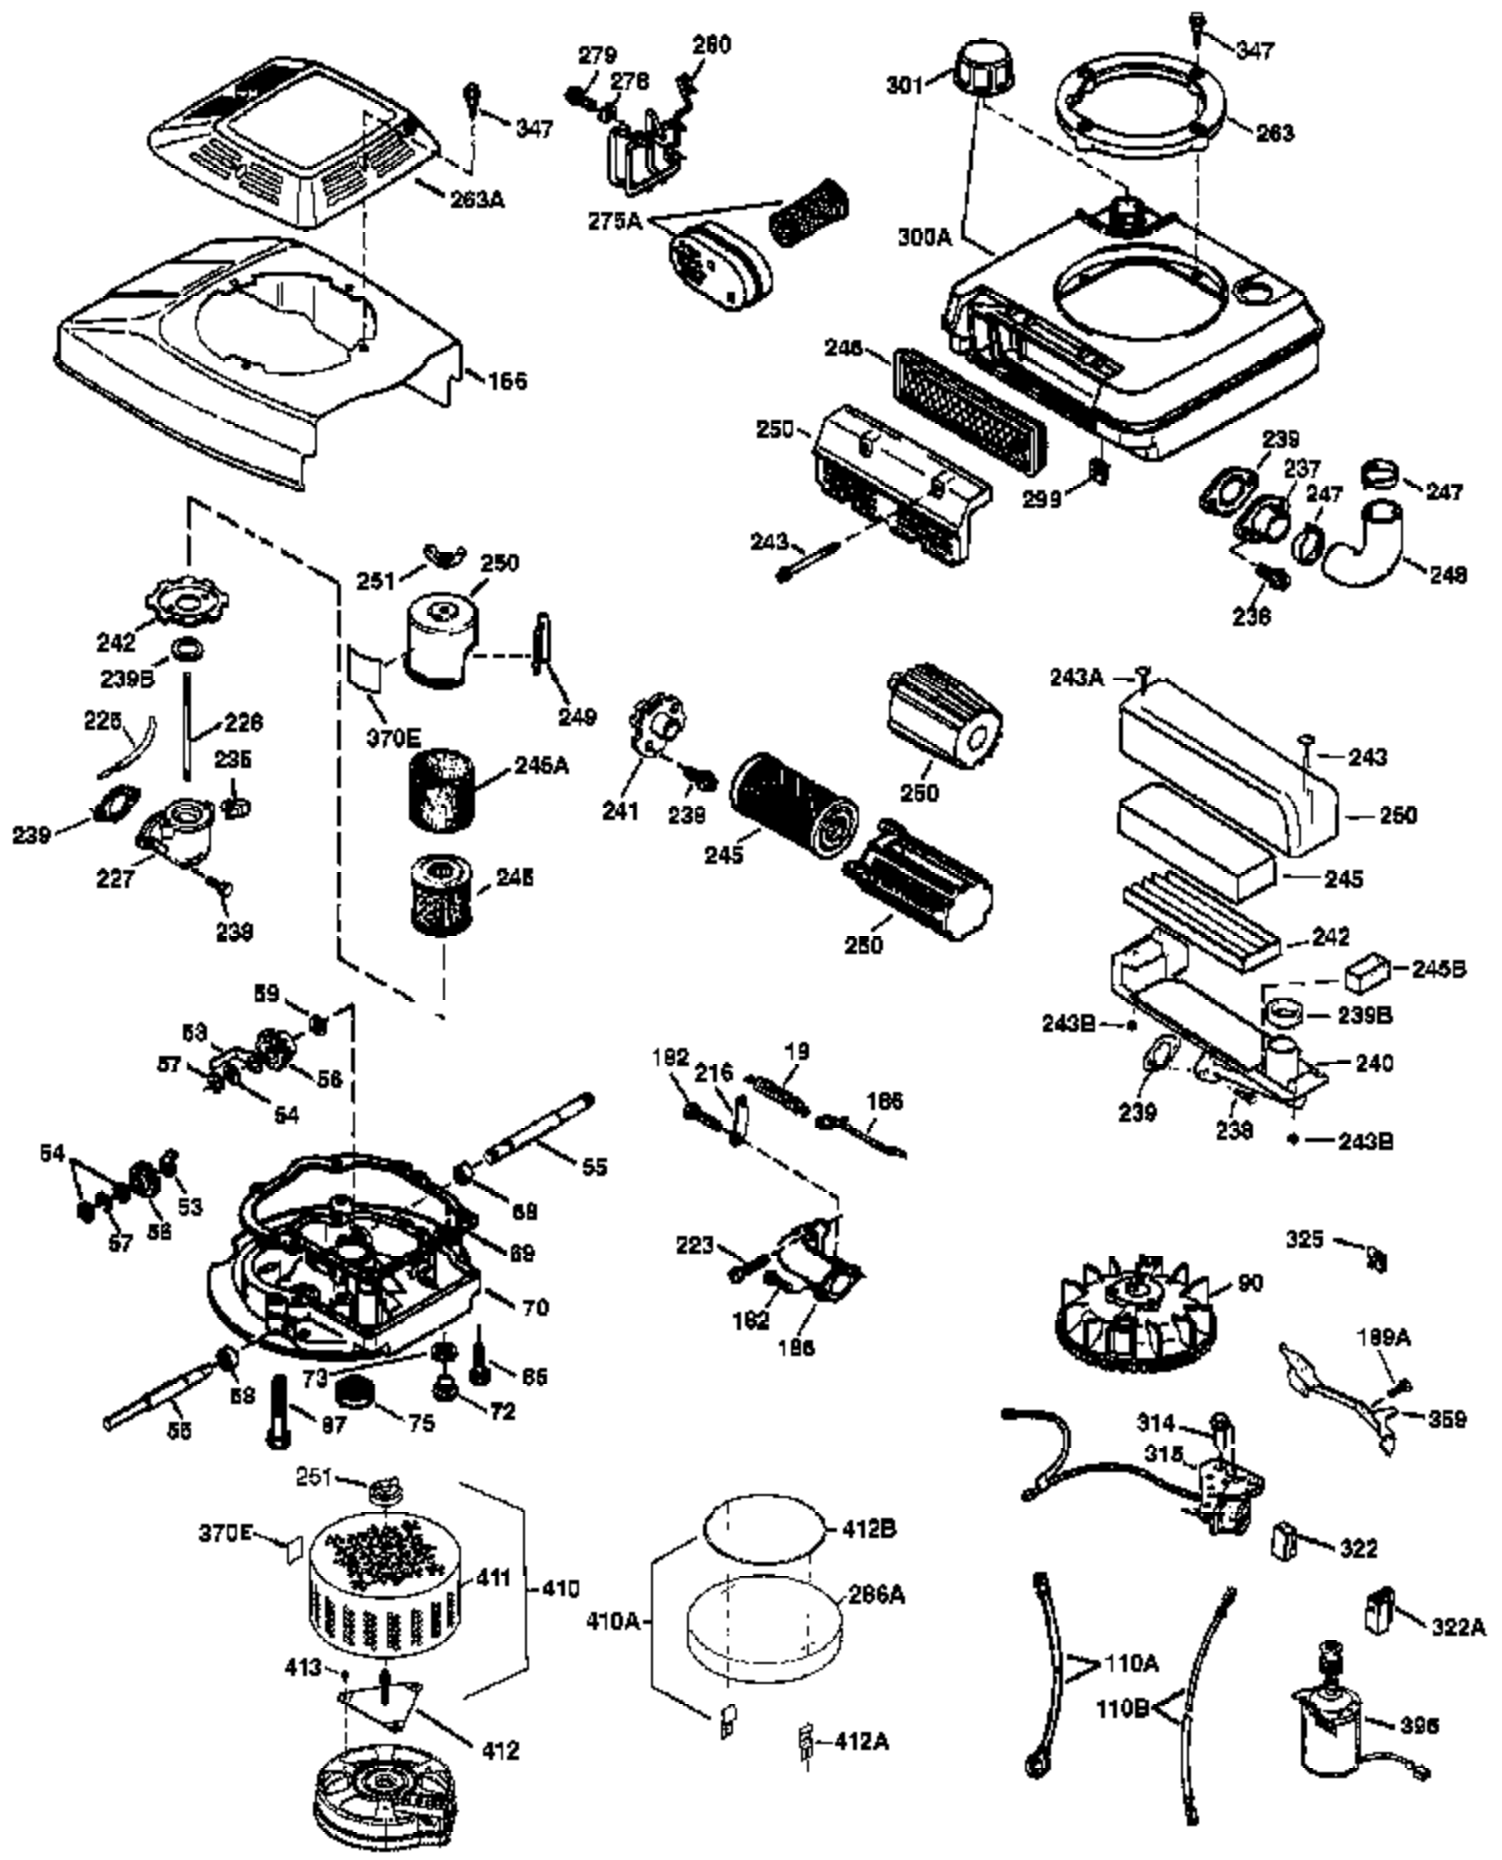

Ref #	Part Number	Qty	Description
19	31361	1	Extension Spring
69	35261	1	* Mounting Flange Gasket
70	34311D	1	Mounting Flange (Incl. 72 thru 83)
72	36083	1	Oil Drain Plug
75	27897	1	Oil Seal
86	650488	6	Screw, 1/4-20 x 1-1/4"
90	611112	1	Flywheel
182	6201	2	Screw, 1/4-28 x 7/8"
185	31384A	1	Intake Pipe (Incl. 224)
186	34337	1	Governor Link
223	650451	2	Screw, 1/4-20 x 1"
238	650806	2	Screw, 10-32 x 5/8"
239	34338	1	* Air Cleaner Gasket
240	34858	1	Air Cleaner Body
245	34340	1	Air Cleaner Filter
250	34341B	1	Air Cleaner Cover
263	36240	1	Trim Ring
301	36246	1	Fuel Cap
380	632635	1	Carburetor (Incl. 184)