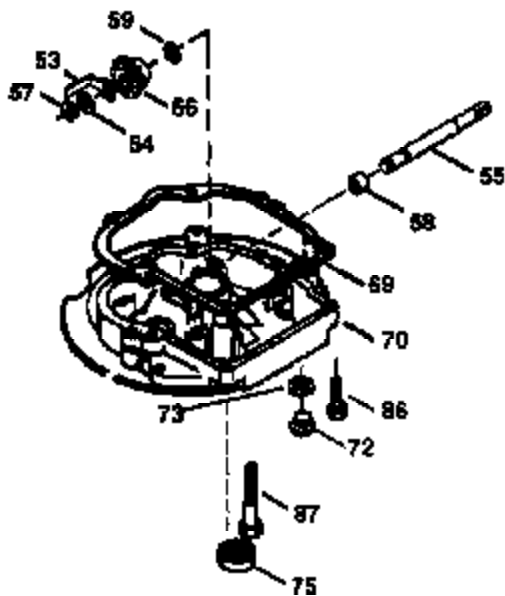

ILLUSTRATION SHOWS TYPICAL PARTS ONLY. ORDER BY PART NUMBER. PARTS NOT LISTED ARE SUPPLIED BY OEM.

VIEW 2 OF 3

Ref #	Part Number	Qty	Description
19	31361	1	Extension Spring
69	35261	1	* Mounting Flange Gasket
70	32612A	1	Mounting Flange (Incl. 72, 75 & 80)
72	36083	1	Oil Drain Plug
75	27897	1	Oil Seal
86	650488	6	Screw, 1/4-20 x 1-1/4"
182	6201	2	Screw, 1/4-28 x 7/8"
185	31384A	1	Intake Pipe (Incl. 224)
186	34337	1	Governor Link
223	650451	2	Screw, 1/4-20 x 1"
238	650806	2	Screw, 10-32 x 5/8"
239	34338	1	* Air Cleaner Gasket
245	34340	1	Air Cleaner Filter
250	36213	1	Air Cleaner Cover
287	650884	2	Screw, 8-32 x 1/2"
300	35586	1	Fuel Tank (Incl. 292 & 301)
301	35355	1	Fuel Cap
390	590686	1	Rewind Starter