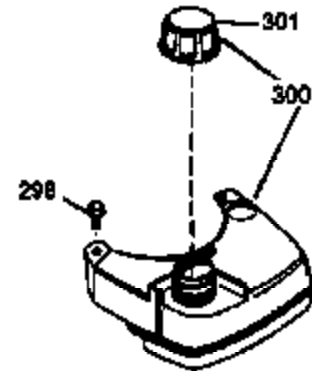

ILLUSTRATION SHOWS TYPICAL PARTS ONLY. ORDER BY PART NUMBER. PARTS NOT LISTED ARE SUPPLIED BY OEM.

VIEW 2 OF 3

Ref #	Part Number	Qty	Description
19	31361	1	Extension Spring
69	35261	1	* Mounting Flange Gasket
70	32612A	1	Mounting Flange (Incl. 72, 75 & 80)
72	36083	1	Oil Drain Plug
75	27897	1	Oil Seal
86	650488	6	Screw, 1/4-20 x 1-1/4"
182	6201	2	Screw, 1/4-28 x 7/8"
185	31384A	1	Intake Pipe (Incl. 224)
186	34337	1	Governor Link
223	650451	2	Screw, 1/4-20 x 1"
238	650806	2	Screw, 10-32 x 5/8"
239	34338	1	* Air Cleaner Gasket
245	34340	1	Air Cleaner Filter
250	36213	1	Air Cleaner Cover
287	650884	2	Screw, 8-32 x 1/2"
300	35586	1	Fuel Tank (Incl. 292 & 301)
301	35355	1	Fuel Cap
390	590686	1	Rewind Starter