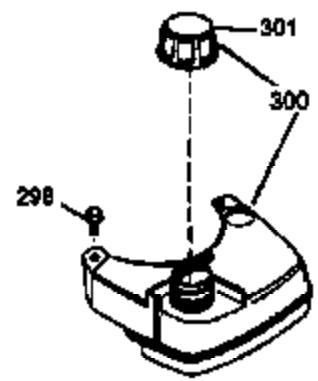

ILLUSTRATION SHOWS TYPICAL PARTS ONLY. ORDER BY PART NUMBER. PARTS NOT LISTED ARE SUPPLIED BY OEM.

VIEW 2 OF 3

Ref #	Part Number	Qty	Description
19	35998	1	Extension Spring
69	35261	1	* Mounting Flange Gasket
70	34311D	1	Mounting Flange (Incl. 72, 75 & 80)
72	36083	1	Oil Drain Plug
75	27897	1	Oil Seal
86	650488	6	Screw, 1/4-20 x 1-1/4"
182	6201	2	Screw, 1/4-28 x 7/8"
185	31384A	1	Intake Pipe (Incl. 224)
186	36201	1	Governor Link
223	650451	2	Screw, 1/4-20 x 1"
238	650806	2	Screw, 10-32 x 5/8"
239	34338	1	* Air Cleaner Gasket
245	34340	1	Air Cleaner Filter
250	36213	1	Air Cleaner Cover
263	36214	1	Trim Ring
287	650884	2	Screw, 8-32 x 1/2"
300	35586	1	Fuel Tank (Incl. 292 & 301)
301	35355	1	Fuel Cap
390	590686	1	Rewind Starter