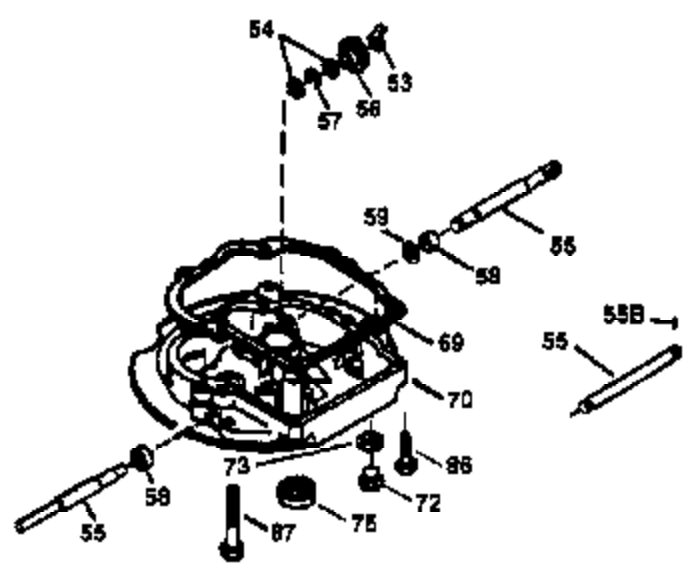

ILLUSTRATION SHOWS TYPICAL PARTS ONLY. ORDER BY PART NUMBER. PARTS NOT LISTED ARE SUPPLIED BY OEM.

VIEW 2 OF 3

Ref #	Part Number	Qty	Description
19	35998	1	Extension Spring
69	35261	1	* Mounting Flange Gasket
70	34311D	1	Mounting Flange (Incl. 72, 75 & 80)
72	36083	1	Oil Drain Plug
75	27897	1	Oil Seal
86	650488	6	Screw, 1/4-20 x 1-1/4"
182	6201	2	Screw, 1/4-28 x 7/8"
185	31384A	1	Intake Pipe (Incl. 224)
186	36201	1	Governor Link
223	650451	2	Screw, 1/4-20 x 1"
238	650806	2	Screw, 10-32 x 5/8"
239	34338	1	* Air Cleaner Gasket
245	34340	1	Air Cleaner Filter
250	36213	1	Air Cleaner Cover
263	36214	1	Trim Ring
287	650884	2	Screw, 8-32 x 1/2"
300	35586	1	Fuel Tank (Incl. 292 & 301)
301	35355	1	Fuel Cap
390	590686	1	Rewind Starter