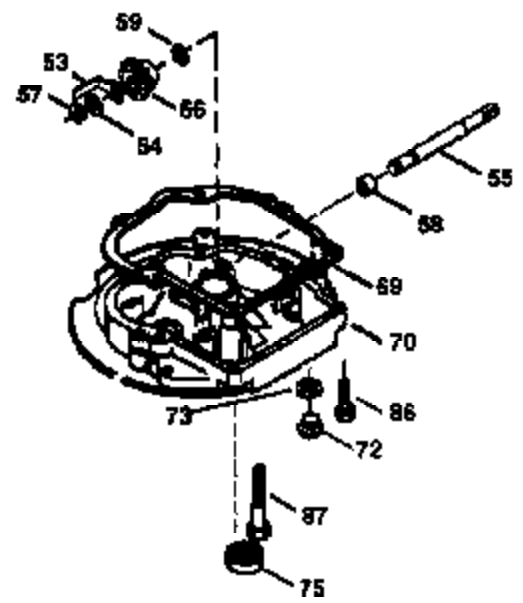

ILLUSTRATION SHOWS TYPICAL PARTS ONLY. ORDER BY PART NUMBER. PARTS NOT LISTED ARE SUPPLIED BY OEM.

VIEW 2 OF 3

Ref #	Part Number	Qty	Description
19	35998	1	Extension Spring
69	35261	1	* Mounting Flange Gasket
70	34311D	1	Mounting Flange (Incl. 72, 75 & 80)
72	36083	1	Oil Drain Plug
75	27897	1	Oil Seal
86	650488	6	Screw, 1/4-20 x 1-1/4"
182	6201	2	Screw, 1/4-28 x 7/8"
185	31384A	1	Intake Pipe (Incl. 224)
186	36201	1	Governor Link
223	650451	2	Screw, 1/4-20 x 1"
238	650806	2	Screw, 10-32 x 5/8"
239	34338	1	* Air Cleaner Gasket
245	34340	1	Air Cleaner Filter
250	36213	1	Air Cleaner Cover
263	36214	1	Trim Ring
287	650884	2	Screw, 8-32 x 1/2"
300	35586	1	Fuel Tank (Incl. 292 & 301)
301	35355	1	Fuel Cap
390	590686	1	Rewind Starter