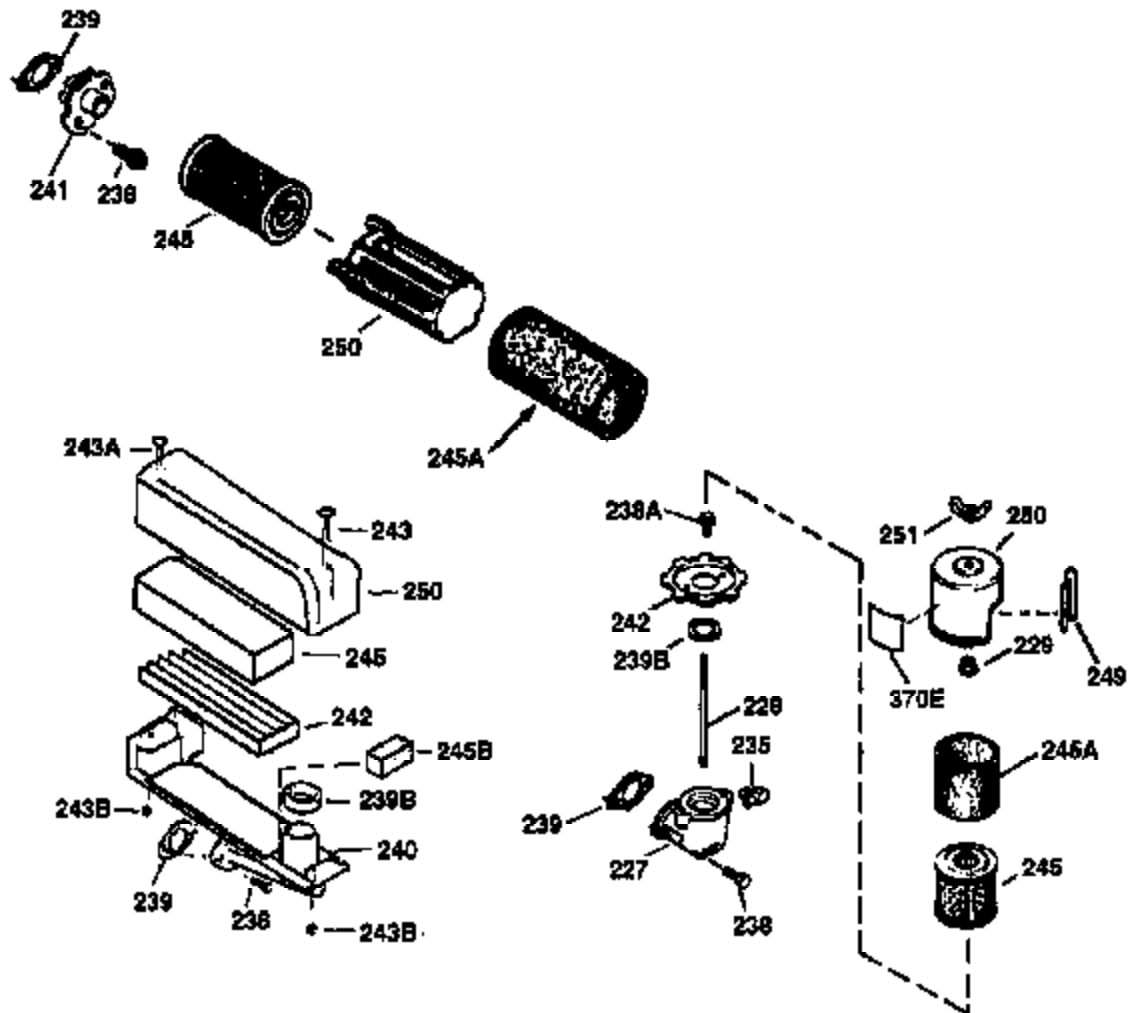

ILLUSTRATION SHOWS TYPICAL PARTS ONLY. ORDER BY PART NUMBER. PARTS NOT LISTED ARE SUPPLIED BY OEM.

VIEW 3 OF 3

Ref #	Part Number	Qty	Description
90	611112	1	Flywheel
238	650806	2	Screw, 10-32 x 5/8"
239	34338	1	* Air Cleaner Gasket
240	34858	1	Air Cleaner Body
245	34340	1	Air Cleaner Filter
250	36213	1	Air Cleaner Cover
275	34613	1	Muffler
276	33753	1	Locking Plate
277	650795	2	Screw, 1/4-20 x 2-1/4"