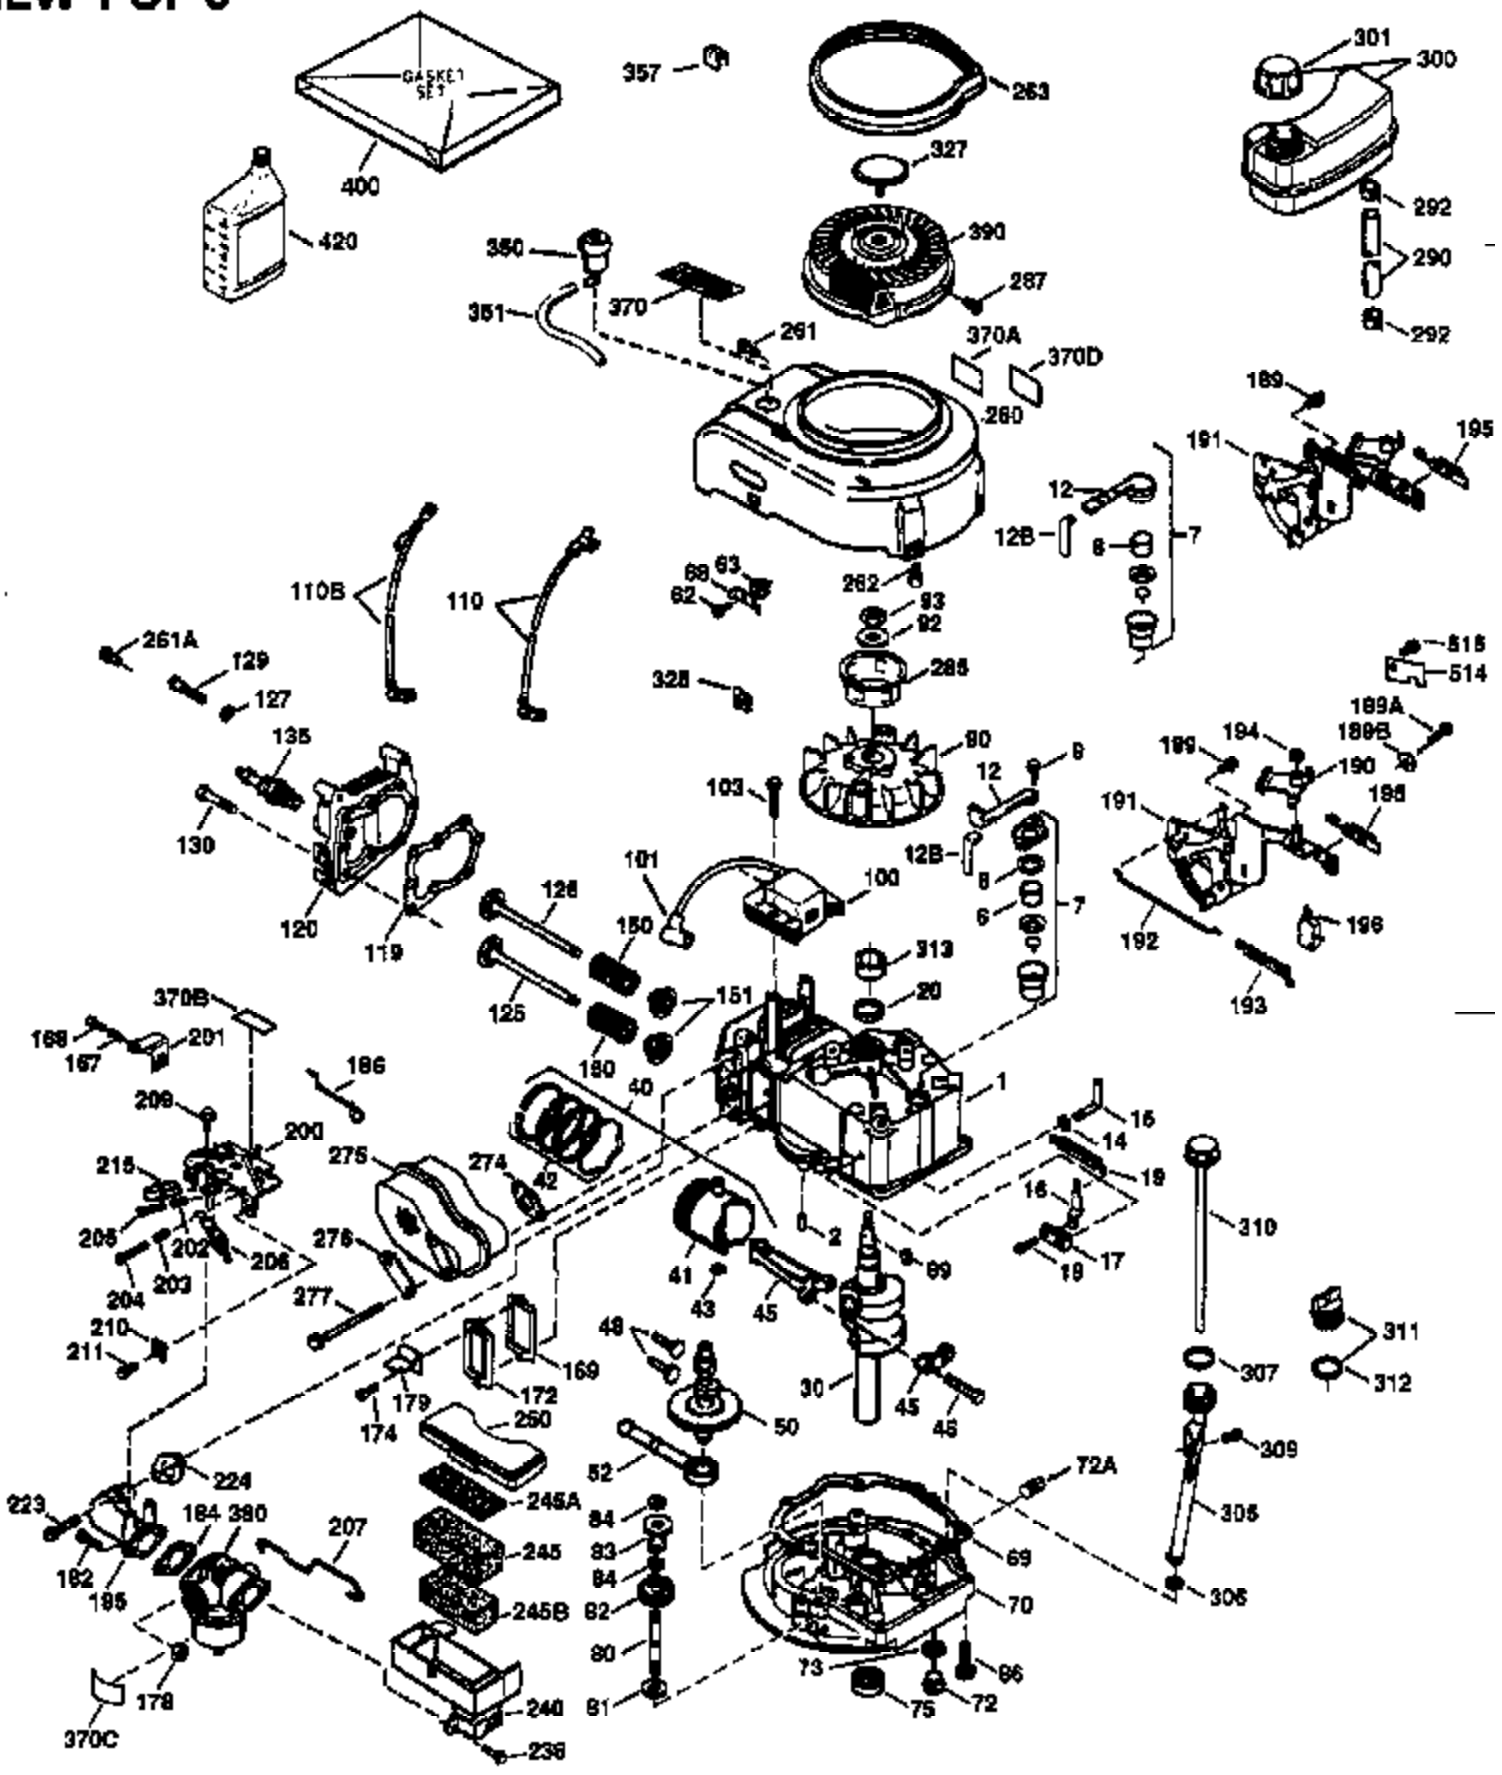

ILLUSTRATION SHOWS TYPICAL PARTS ONLY. ORDER BY PART NUMBER. PARTS NOT LISTED ARE SUPPLIED BY OEM.

VIEW 1 OF 3

Ref #	Part Number	Qty	Description
1	33968B	1	Cylinder (Incl. 2 & 20)
2	26727	2	Dowel Pin
6	33734	1	Breather Element
7	34214A	1	Breather Ass'y. (Incl. 6, 8, 9 & 12)
8	33735	1	* Breather Gasket
9	30200	2	Screw, 10-24 x 9/16"
12	33886	1	Breather Tube
14	28277	1	Washer
15	30589	1	Governor Rod
16	31383A	1	Governor Lever
17	31335	1	Governor Lever Clamp
18	650548	1	Screw, 8-32 x 5/16"
19	35998	1	Extension Spring
20	32600	1	Oil Seal
30	36215A	1	Crankshaft
40	34535	1	Piston, Pin & Ring Set (Std.)
40	34536	1	Piston, Pin & Ring Set (.010" OS)
40	34537	1	Piston, Pin & Ring Set (.020" OS)
41	33562B	1	Piston & Pin Ass'y. (Std.) (Incl. 43)
41	33563B	1	Piston & Pin Ass'y. (.010" OS) (Incl. 43)
41	33564B	1	Piston & Pin Ass'y. (.020" OS) (Incl. 43)
42	33567	1	Ring Set (Std.)
42	33568	1	Ring Set (.010" OS)
42	33569	1	Ring Set (.020" OS)
43	20381	2	Piston Pin Retaining Ring
45	30963B	1	Connecting Rod (Incl. 46)
46	32610A	2	Connecting Rod Bolt
48	27241	2	Valve Lifter
50	35992	1	Camshaft (MCR)
52	29914	1	Oil Pump Ass'y.
69	35261	1	* Mounting Flange Gasket
70	34311D	1	Mounting Flange (Incl. 72, 75 & 80)
72	36083	1	Oil Drain Plug
75	27897	1	Oil Seal
80	30574	1	Governor Shaft
81	30590A	1	Washer
82	30591	1	Governor Gear Ass'y. (Incl. 81)
83	30588A	1	Governor Spool
84	29193	2	Retaining Ring
86	650488	6	Screw, 1/4-20 x 1-1/4"
89	611004	1	Flywheel Key
90	611112	1	Flywheel
92	650815	1	Belleville Washer
93	650816	1	Flywheel Nut
100	34443A	1	Solid State Ignition
101	610118	1	Spark Plug Cover
103	650814	2	Screw, Torx T-15, 10-24 x 1"
110	34961	1	Ground Wire
119	33554A	1	* Cylinder Head Gasket
120	34342	1	Cylinder Head
125	29313C	1	Exhaust Valve (Std.) (Incl. 151)
125	29315C	1	Exhaust Valve (1/32" OS) (Incl. 151)
126	29314B	1	Intake Valve (Std.) (Incl. 151)
126	29315C	1	Intake Valve (1/32" OS) (Incl. 151)
130	6021A	8	Screw, 5/16-18 x 1-1/2"
135	35395	1	Resistor Spark Plug (RJ19LM)
150	35991	2	Valve Spring
151	31673	2	Valve Spring Cap