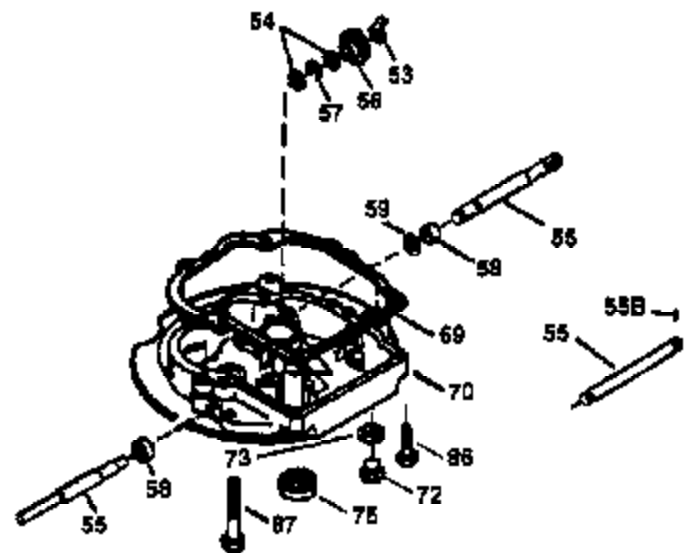

ILLUSTRATION SHOWS TYPICAL PARTS ONLY. ORDER BY PART NUMBER. PARTS NOT LISTED ARE SUPPLIED BY OEM.

VIEW 2 OF 3

Ref #	Part Number	Qty	Description
19	35998	1	Extension Spring
69	35261	1	* Mounting Flange Gasket
70	34311D	1	Mounting Flange (Incl. 72 thru 83)
72	36083	1	Oil Drain Plug
75	27897	1	Oil Seal
86	650488	6	Screw, 1/4-20 x 1-1/4"
182	6201	2	Screw, 1/4-28 x 7/8"
185	31384A	1	Intake Pipe (Incl. 224)
186	36201	1	Governor Link
223	650451	2	Screw, 1/4-20 x 1"
238	650806	2	Screw, 10-32 x 5/8"
239	34338	1	* Air Cleaner Gasket
245	34340	1	Air Cleaner Filter
250	36213	1	Air Cleaner Cover
263	36214	1	Trim Ring
287	650926	2	Screw, 8-32 x 21/64"
300	35586	1	Fuel Tank (Incl. 292 & 301)
301	35355	1	Fuel Cap
390	590686	1	Rewind Starter