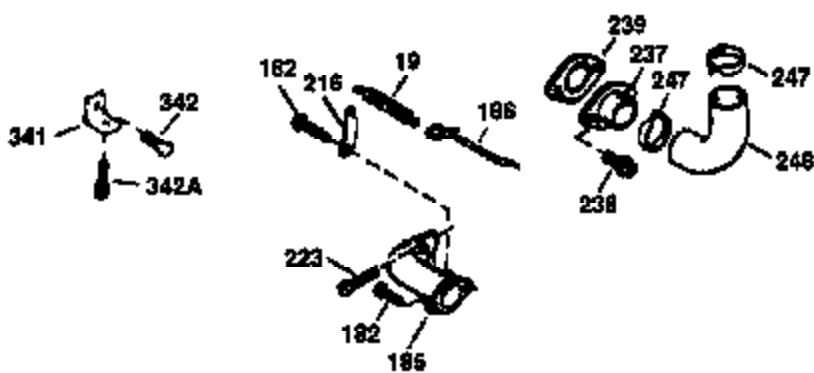

ILLUSTRATION SHOWS TYPICAL PARTS ONLY. ORDER BY PART NUMBER. PARTS NOT LISTED ARE SUPPLIED BY OEM.

VIEW 2 OF 3

Ref #	Part Number	Qty	Description
19	35998	1	Extension Spring
69	35261	1	* Mounting Flange Gasket
70	34311D	1	Mounting Flange (Incl. 72 thru 83)
72	36083	1	Oil Drain Plug
75	27897	1	Oil Seal
86	650488	6	Screw, 1/4-20 x 1-1/4"
182	6201	2	Screw, 1/4-28 x 7/8"
185	31384A	1	Intake Pipe (Incl. 224)
186	36201	1	Governor Link
223	650451	2	Screw, 1/4-20 x 1"
238	650806	2	Screw, 10-32 x 5/8"
239	34338	1	* Air Cleaner Gasket
245	34340	1	Air Cleaner Filter
250	36213	1	Air Cleaner Cover
263	36214	1	Trim Ring
287	650926	2	Screw, 8-32 x 21/64"
300	35586	1	Fuel Tank (Incl. 292 & 301)
301	35355	1	Fuel Cap
390	590686	1	Rewind Starter