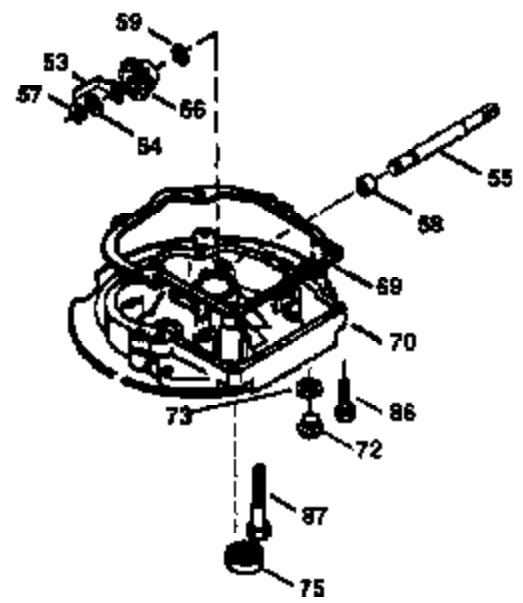

ILLUSTRATION SHOWS TYPICAL PARTS ONLY. ORDER BY PART NUMBER. PARTS NOT LISTED ARE SUPPLIED BY OEM.

VIEW 2 OF 3

Ref #	Part Number	Qty	Description
19	35998	1	Extension Spring
69	35261	1	* Mounting Flange Gasket
70	34311D	1	Mounting Flange (Incl. 72 thru 83)
72	36083	1	Oil Drain Plug
75	27897	1	Oil Seal
86	650488	6	Screw, 1/4-20 x 1-1/4"
182	6201	2	Screw, 1/4-28 x 7/8"
185	31384A	1	Intake Pipe (Incl. 224)
186	36201	1	Governor Link
223	650451	2	Screw, 1/4-20 x 1"
238	650806	2	Screw, 10-32 x 5/8"
239	34338	1	* Air Cleaner Gasket
245	34340	1	Air Cleaner Filter
250	36213	1	Air Cleaner Cover
263	36214	1	Trim Ring
287	650926	2	Screw, 8-32 x 21/64"
300	35586	1	Fuel Tank (Incl. 292 & 301)
301	35355	1	Fuel Cap
390	590694	1	Rewind Starter (NOTE: This engine could have been built with 590686 starter. Refer to the design of the air intake louvers for part identification. Individual starter parts do not interchange.)