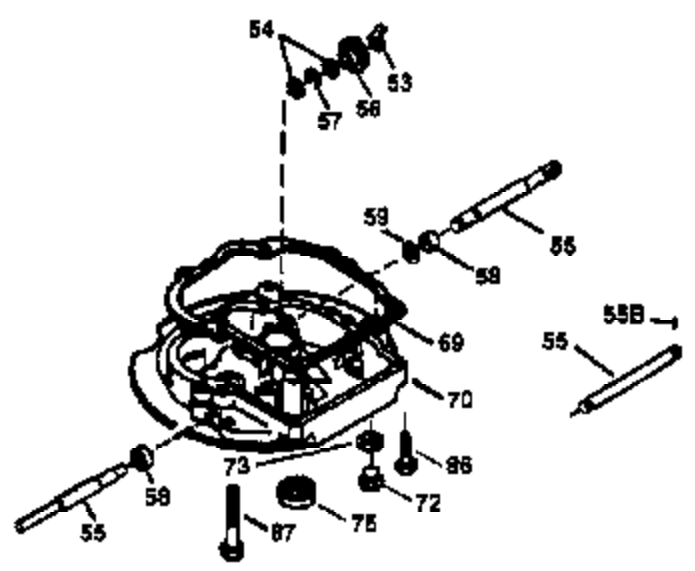

ILLUSTRATION SHOWS TYPICAL PARTS ONLY. ORDER BY PART NUMBER. PARTS NOT LISTED ARE SUPPLIED BY OEM.

VIEW 2 OF 3

Ref #	Part Number	Qty	Description
19	35998	1	Extension Spring
69	35261	1	* Mounting Flange Gasket
70	34311D	1	Mounting Flange (Incl. 72 thru 83)
72	36083	1	Oil Drain Plug
75	27897	1	Oil Seal
86	650488	6	Screw, 1/4-20 x 1-1/4"
182	6201	2	Screw, 1/4-28 x 7/8"
185	31384A	1	Intake Pipe (Incl. 224)
186	36201	1	Governor Link
223	650451	2	Screw, 1/4-20 x 1"
238	650806	2	Screw, 10-32 x 5/8"
239	34338	1	* Air Cleaner Gasket
245	34340	1	Air Cleaner Filter
250	36213	1	Air Cleaner Cover
263	36214	1	Trim Ring
287	650926	2	Screw, 8-32 x 21/64"
300	35586	1	Fuel Tank (Incl. 292 & 301)
301	35355	1	Fuel Cap
390	590694	1	Rewind Starter (NOTE: This engine could have been built with 590686 starter. Refer to the design of the air intake louvers for part identification. Individual starter parts do not interchange.)