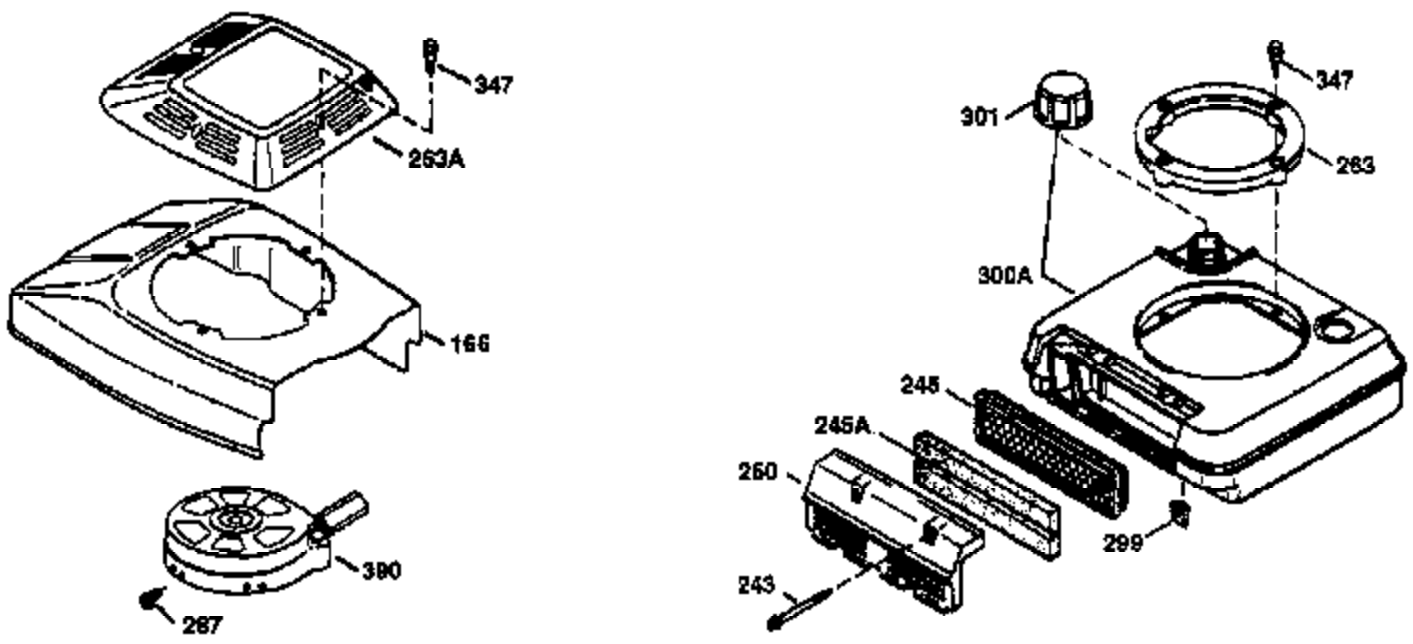

ILLUSTRATION SHOWS TYPICAL PARTS ONLY. ORDER BY PART NUMBER. PARTS NOT LISTED ARE SUPPLIED BY OEM.

VIEW 2 OF 3

Ref #	Part Number	Qty	Description
19	35998	1	Extension Spring
69	35261	1	* Mounting Flange Gasket
70	34311D	1	Mounting Flange (Incl. 72 thru 83)
72	36083	1	Oil Drain Plug
75	27897	1	Oil Seal
86	650488	6	Screw, 1/4-20 x 1-1/4"
182	6201	2	Screw, 1/4-28 x 7/8"
185	31384A	1	Intake Pipe (Incl. 224)
186	36201	1	Governor Link
223	650451	2	Screw, 1/4-20 x 1"
238	650806	2	Screw, 10-32 x 5/8"
239	34338	1	* Air Cleaner Gasket
245	34340	1	Air Cleaner Filter
250	36213	1	Air Cleaner Cover
263	36214	1	Trim Ring
287	650926	2	Screw, 8-32 x 21/64"
300	35586	1	Fuel Tank (Incl. 292 & 301)
301	35355	1	Fuel Cap
390	590694	1	Rewind Starter (NOTE: This engine could have been built with 590686 starter. Refer to the design of the air intake louvers for part identification. Individual starter parts do not interchange.)