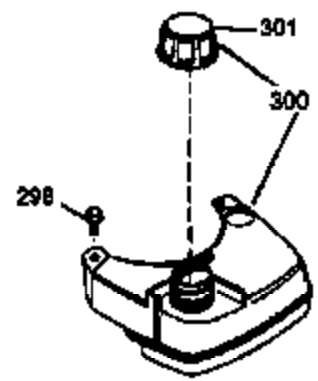

ILLUSTRATION SHOWS TYPICAL PARTS ONLY. ORDER BY PART NUMBER. PARTS NOT LISTED ARE SUPPLIED BY OEM.

VIEW 2 OF 3

Ref #	Part Number	Qty	Description
19	35998	1	Extension Spring
69	35261	1	* Mounting Flange Gasket
70	34311D	1	Mounting Flange (Incl. 72 thru 83)
72	36083	1	Oil Drain Plug
75	27897	1	Oil Seal
86	650488	6	Screw, 1/4-20 x 1-1/4"
182	6201	2	Screw, 1/4-28 x 7/8"
185	31384A	1	Intake Pipe (Incl. 224)
186	36201	1	Governor Link
223	650451	2	Screw, 1/4-20 x 1"
238	650806	2	Screw, 10-32 x 5/8"
239	34338	1	* Air Cleaner Gasket
245	34340	1	Air Cleaner Filter
250	36213	1	Air Cleaner Cover
263	36214	1	Trim Ring
287	650926	2	Screw, 8-32 x 21/64"
300	35586	1	Fuel Tank (Incl. 292 & 301)
301	35355	1	Fuel Cap
390	590694	1	Rewind Starter (NOTE: This engine could have been built with 590686 starter. Refer to the design of the air intake louvers for part identification. Individual starter parts do not interchange.)