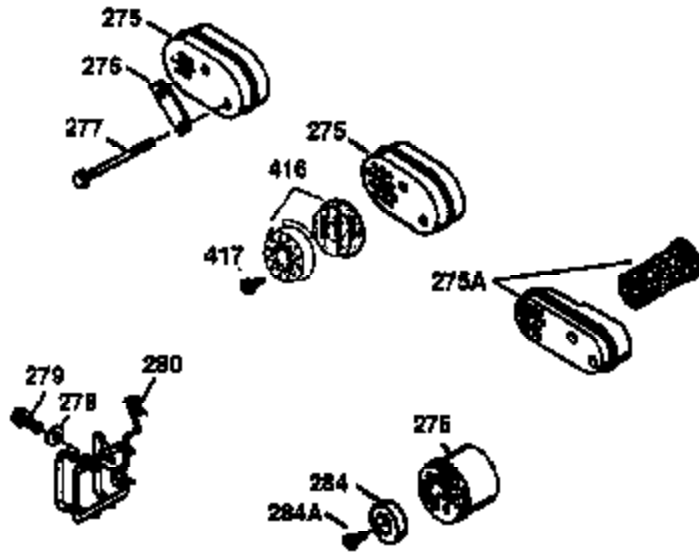

ILLUSTRATION SHOWS TYPICAL PARTS ONLY. ORDER BY PART NUMBER. PARTS NOT LISTED ARE SUPPLIED BY OEM.

VIEW 3 OF 3

Ref #	Part Number	Qty	Description
90	611112	1	Flywheel
238	650806	2	Screw, 10-32 x 5/8"
239	34338	1	* Air Cleaner Gasket
240	34858	1	Air Cleaner Body
245	34340	1	Air Cleaner Filter
250	36213	1	Air Cleaner Cover
275	36473	1	Muffler (Incl. 277)
277	650988	2	Screw, 1/4-20 x 2-13/64"