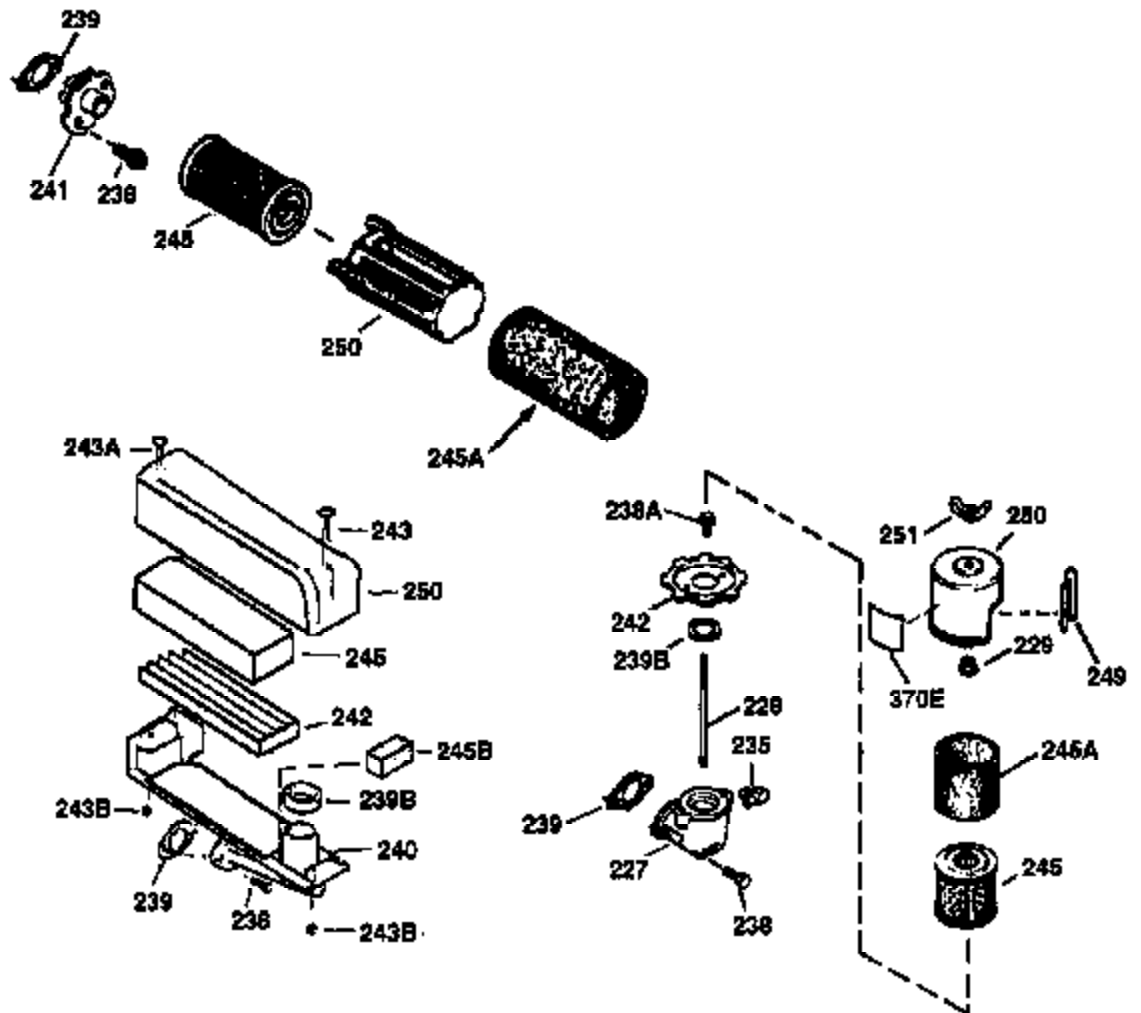

ILLUSTRATION SHOWS TYPICAL PARTS ONLY. ORDER BY PART NUMBER. PARTS NOT LISTED ARE SUPPLIED BY OEM.

VIEW 3 OF 3

Ref #	Part Number	Qty	Description
90	611112	1	Flywheel
238	650806	2	Screw, 10-32 x 5/8"
239	34338	1	* Air Cleaner Gasket
240	34858	1	Air Cleaner Body
245	34340	1	Air Cleaner Filter
250	36213	1	Air Cleaner Cover
275	36473	1	Muffler (Incl. 277)
277	650988	2	Screw, 1/4-20 x 2-13/64"