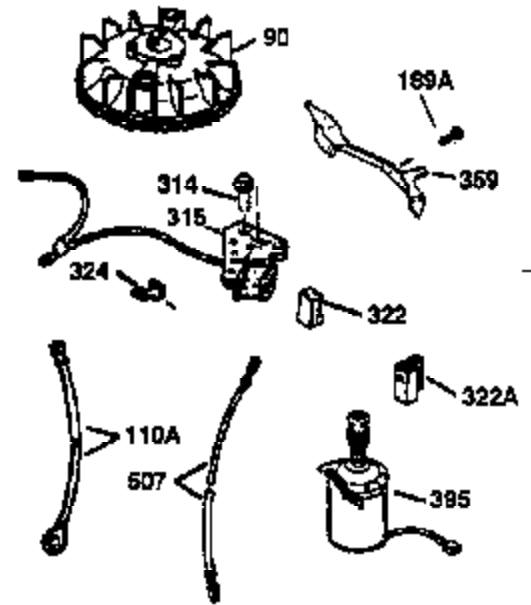

ILLUSTRATION SHOWS TYPICAL PARTS ONLY. ORDER BY PART NUMBER. PARTS NOT LISTED ARE SUPPLIED BY OEM.

VIEW 3 OF 3

Ref #	Part Number	Qty	Description
90	611112	1	Flywheel
238	650806	2	Screw, 10-32 x 5/8"
239	34338	1	* Air Cleaner Gasket
240	34858	1	Air Cleaner Body
245	34340	1	Air Cleaner Filter
250	36213	1	Air Cleaner Cover
275	36473	1	Muffler (Incl. 277)
277	650988	2	Screw, 1/4-20 x 2-13/64"