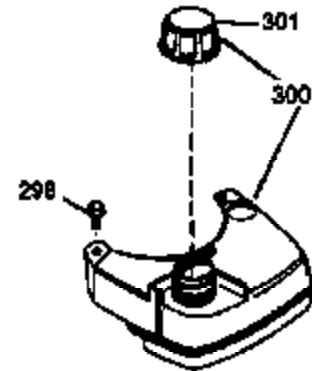

ILLUSTRATION SHOWS TYPICAL PARTS ONLY. ORDER BY PART NUMBER. PARTS NOT LISTED ARE SUPPLIED BY OEM.

VIEW 2 OF 3

Ref #	Part Number	Qty	Description
19	35998	1	Extension Spring
69	35261	1	* Mounting Flange Gasket
70	34311D	1	Mounting Flange (Incl. 72 thru 83)
72	36083	1	Oil Drain Plug
75	27897	1	Oil Seal
86	650488	6	Screw, 1/4-20 x 1-1/4"
182	6201	2	Screw, 1/4-28 x 7/8"
185	31384A	1	Intake Pipe (Incl. 224)
186	36255	1	Governor Link
223	650451	2	Screw, 1/4-20 x 1"
238	650806	2	Screw, 10-32 x 5/8"
239	34338	1	* Air Cleaner Gasket
245	34340	1	Air Cleaner Filter
250	36213	1	Air Cleaner Cover
263	36214	1	Trim Ring
287	650926	2	Screw, 8-32 x 21/64"
300	35586	1	Fuel Tank (Incl. 292 & 301)
301	35355	1	Fuel Cap
390	590694	1	Rewind Starter (NOTE: This engine could have been built with 590686 starter. Refer to the design of the air intake louvers for part identification. Individual starter parts do not interchange.)