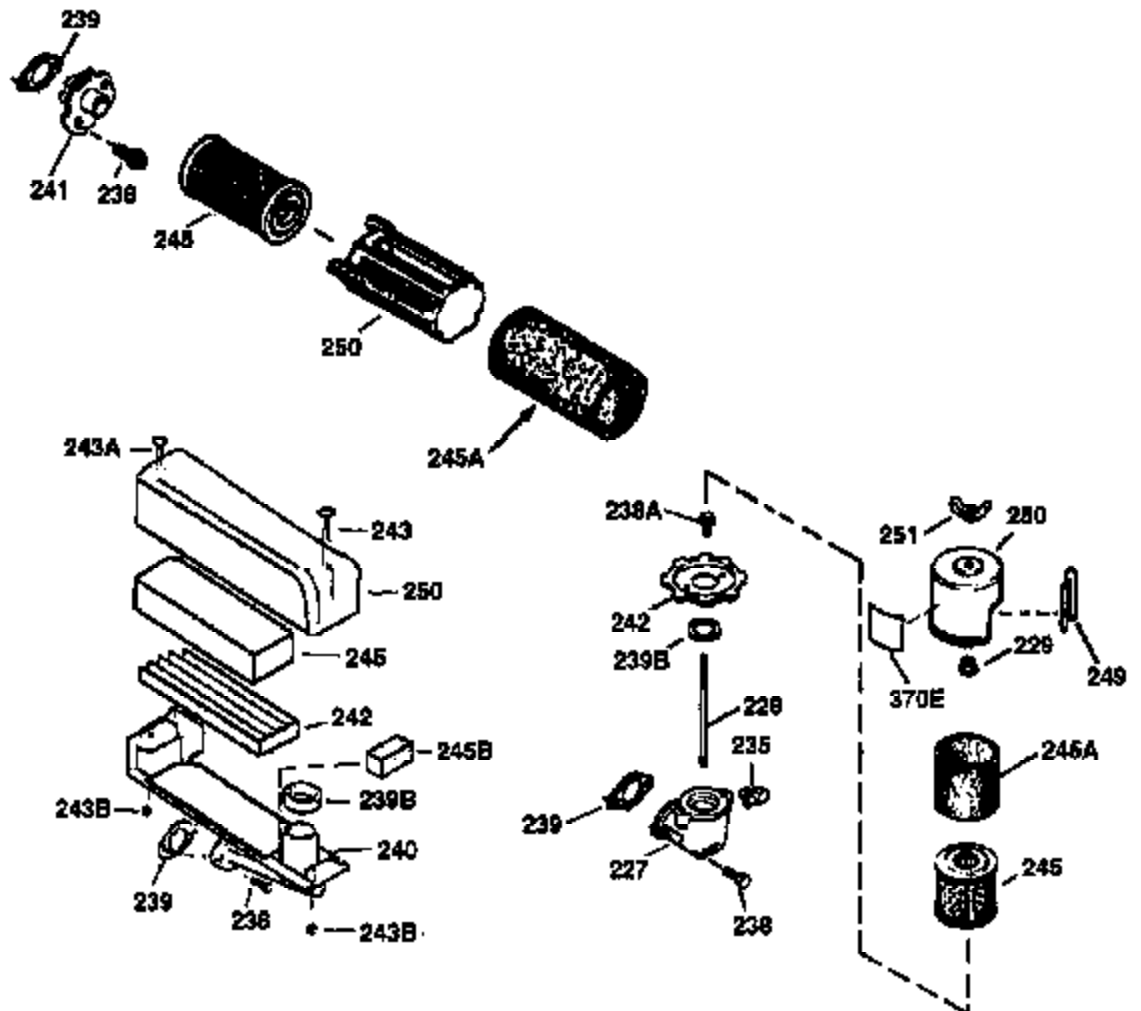

ILLUSTRATION SHOWS TYPICAL PARTS ONLY. ORDER BY PART NUMBER. PARTS NOT LISTED ARE SUPPLIED BY OEM.

VIEW 3 OF 3

Ref #	Part Number	Qty	Description
90	611112	1	Flywheel
238	650806	2	Screw, 10-32 x 5/8"
239	34338	1	* Air Cleaner Gasket
240	34858	1	Air Cleaner Body
245	34340	1	Air Cleaner Filter
250	36213	1	Air Cleaner Cover
275	34613	1	Muffler
276	33753	1	Locking Plate
277	650795	2	Screw, 1/4-20 x 2-1/4"