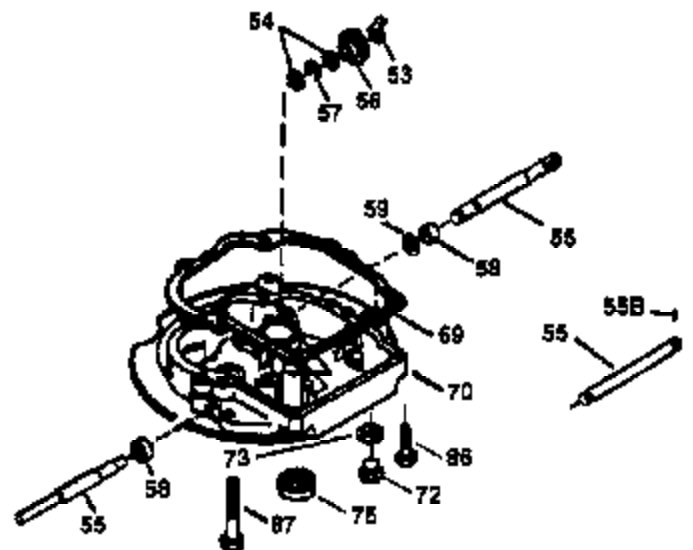

ILLUSTRATION SHOWS TYPICAL PARTS ONLY. ORDER BY PART NUMBER. PARTS NOT LISTED ARE SUPPLIED BY OEM.

VIEW 2 OF 3

Ref #	Part Number	Qty	Description
19	35998	1	Extension Spring
53	31745	1	Tang Washer
55	33640	1	PTO Shaft
56	33401	1	Right Hand Worm Gear
57	33537	1	Retaining Ring
58	31744	1	Oil Seal
59	31747	2	Washer
69	35261	1	* Mounting Flange Gasket
70	33535B	1	Mounting Flange (Incl.58, 72 thru 83)
72	36083	1	Oil Drain Plug
75	26208	1	Oil Seal
86	650488	5	Screw, 1/4-20 x 1-1/4"
87	650492	1	Screw, 1/4-20 x 2-1/4"
182	6201	2	Screw, 1/4-28 x 7/8"
185	31384A	1	Intake Pipe (Incl. 224)
186	36201	1	Governor Link
223	650451	2	Screw, 1/4-20 x 1"
238	650806	2	Screw, 10-32 x 5/8"
239	34338	1	* Air Cleaner Gasket
245	34340	1	Air Cleaner Filter
250	36213	1	Air Cleaner Cover
263	36214	1	Trim Ring
287	650884	2	Screw, 8-32 x 1/2"
300	35586	1	Fuel Tank (Incl. 292 & 301)
301	35355	1	Fuel Cap
390	590686	1	Rewind Starter