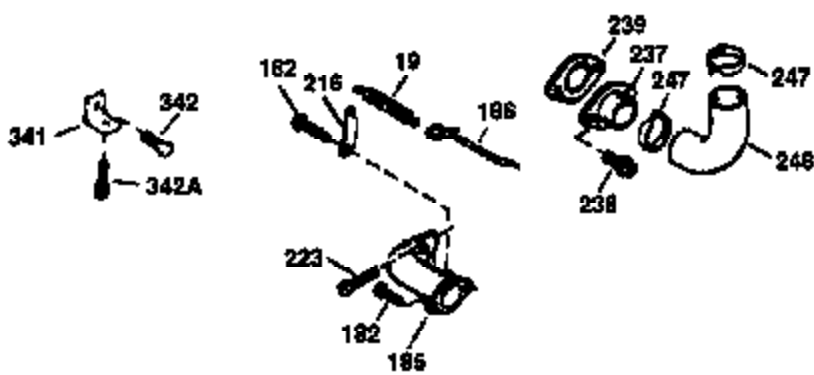

ILLUSTRATION SHOWS TYPICAL PARTS ONLY. ORDER BY PART NUMBER. PARTS NOT LISTED ARE SUPPLIED BY OEM.

VIEW 2 OF 3

Ref #	Part Number	Qty	Description
19	35998	1	Extension Spring
53	31745	1	Tang Washer
55	33640	1	PTO Shaft
56	33401	1	Right Hand Worm Gear
57	33537	1	Retaining Ring
58	31744	1	Oil Seal
59	31747	2	Washer
69	35261	1	* Mounting Flange Gasket
70	33535C	1	Mounting Flange (Incl.58, 72 thru 83)
72	36083	1	Oil Drain Plug
75	26208	1	Oil Seal
86	650488	5	Screw, 1/4-20 x 1-1/4"
87	650492	1	Screw, 1/4-20 x 2-1/4"
182	6201	2	Screw, 1/4-28 x 7/8"
185	31384A	1	Intake Pipe (Incl. 224)
186	36201	1	Governor Link
223	650451	2	Screw, 1/4-20 x 1"
238	650806	2	Screw, 10-32 x 5/8"
239	34338	1	* Air Cleaner Gasket
245	34340	1	Air Cleaner Filter
250	36213	1	Air Cleaner Cover
263	36214	1	Trim Ring
287	650926	2	Screw, 8-32 x 21/64"
300	35586	1	Fuel Tank (Incl. 292 & 301)
301	35355	1	Fuel Cap
390	590686	1	Rewind Starter