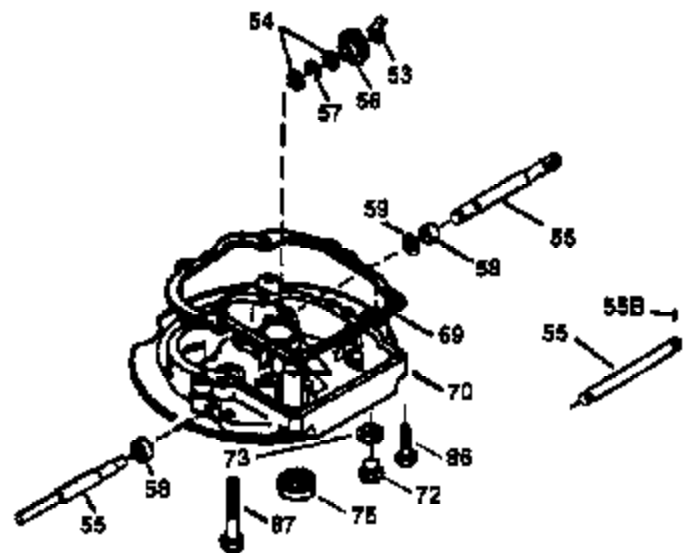

ILLUSTRATION SHOWS TYPICAL PARTS ONLY. ORDER BY PART NUMBER. PARTS NOT LISTED ARE SUPPLIED BY OEM.

VIEW 2 OF 3

Ref #	Part Number	Qty	Description
19	35998	1	Extension Spring
53	31745	1	Tang Washer
55	33640	1	PTO Shaft
56	33401	1	Right Hand Worm Gear
57	33537	1	Retaining Ring
58	31744	1	Oil Seal
59	31747	2	Washer
69	35261	1	* Mounting Flange Gasket
70	33535C	1	Mounting Flange (Incl.58, 72 thru 83)
72	36083	1	Oil Drain Plug
75	26208	1	Oil Seal
86	650488	5	Screw, 1/4-20 x 1-1/4"
87	650492	1	Screw, 1/4-20 x 2-1/4"
182	6201	2	Screw, 1/4-28 x 7/8"
185	31384A	1	Intake Pipe (Incl. 224)
186	36201	1	Governor Link
223	650451	2	Screw, 1/4-20 x 1"
238	650806	2	Screw, 10-32 x 5/8"
239	34338	1	* Air Cleaner Gasket
245	34340	1	Air Cleaner Filter
250	36213	1	Air Cleaner Cover
263	36214	1	Trim Ring
287	650926	2	Screw, 8-32 x 21/64"
300	35586	1	Fuel Tank (Incl. 292 & 301)
301	35355	1	Fuel Cap
390	590686	1	Rewind Starter