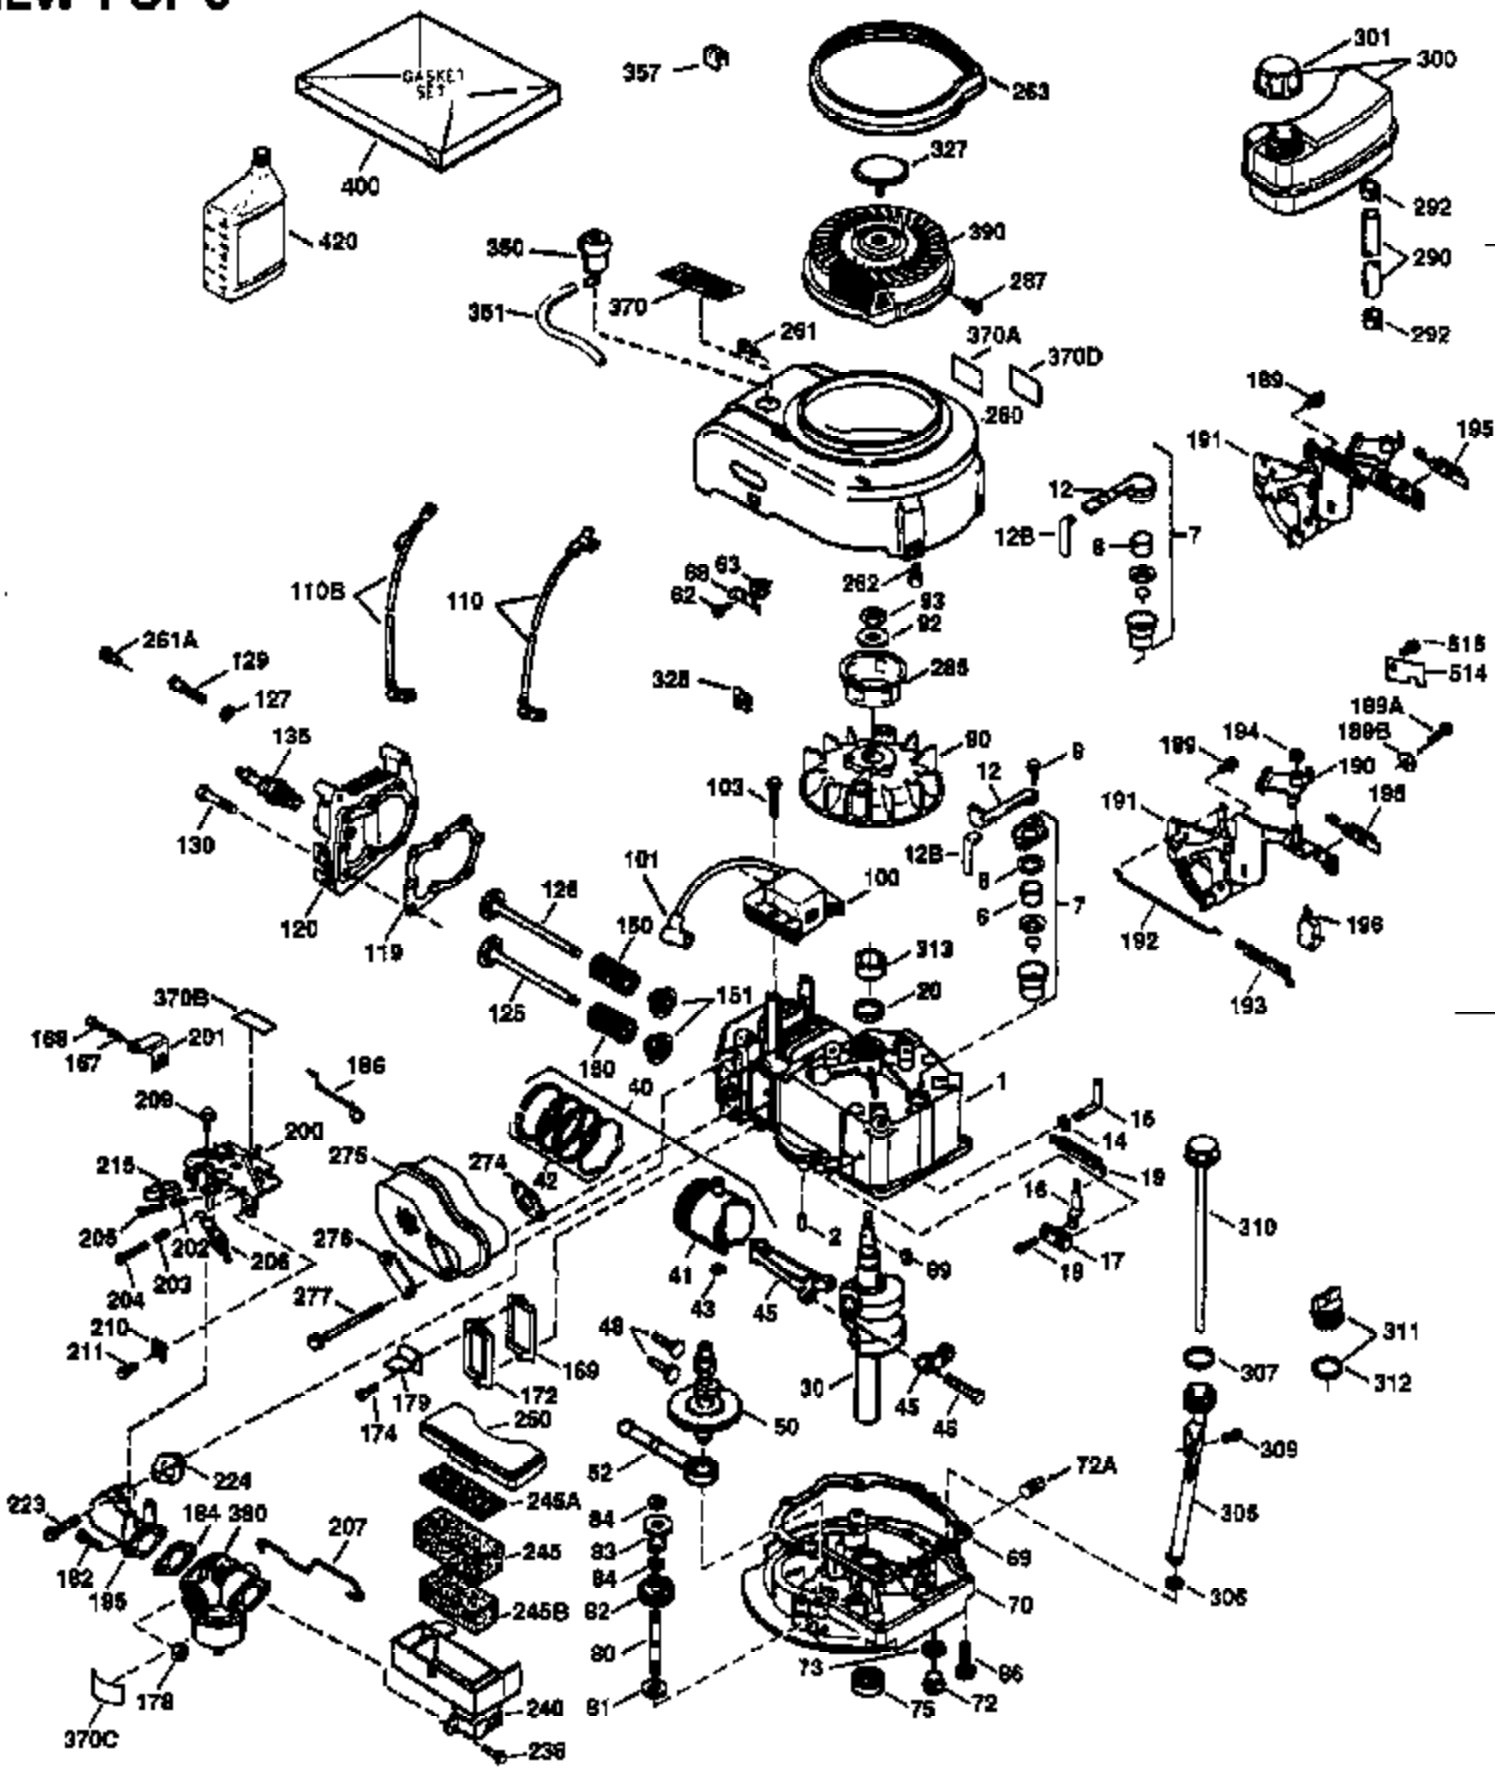

ILLUSTRATION SHOWS TYPICAL PARTS ONLY. ORDER BY PART NUMBER. PARTS NOT LISTED ARE SUPPLIED BY OEM.

VIEW 1 OF 3

Ref #	Part Number	Qty	Description
1	36265	1	Cylinder (Incl. 2 & 20)
2	26727	2	Dowel Pin
6	33734	1	Breather Element
7	34214A	1	Breather Ass'y. (Incl. 6, 8, 9 & 12)
8	33735	1	* Breather Gasket
9	30200	2	Screw, 10-24 x 9/16"
12	33886	1	Breather Tube
14	28277	1	Washer
15	31513	1	Governor Rod
16	31383A	1	Governor Lever
17	31335	1	Governor Lever Clamp
18	650548	1	Screw, 8-32 x 5/16"
19	35998	1	Extension Spring
20	32600	1	Oil Seal
30	34769A	1	Crankshaft
40	36073	1	Piston, Pin & Ring Set (Std.)
40	36074	1	Piston, Pin & Ring Set (.010" OS)
40	36075	1	Piston, Pin & Ring Set (.020" OS)
41	36070	1	Piston & Pin Ass'y. (Std.) (Incl. 43)
41	36071		Piston & Pin Ass'y. (.010" OS) (Incl. 43)
41	36072		Piston & Pin Ass'y. (.020" OS) (Incl. 43)
42	36076	1	Ring Set (Std.)
42	36077	1	Ring Set (.010" OS)
42	36078	1	Ring Set (.020" OS)
43	20381	2	Piston Pin Retaining Ring
45	30963B	1	Connecting Rod (Incl. 46)
46	32610A	2	Connecting Rod Bolt
48	27241	2	Valve Lifter
50	33533	1	Camshaft (MCR)
52	29914	1	Oil Pump Ass'y.
69	35261	1	* Mounting Flange Gasket
70	33535C	1	Mounting Flange (Incl.58, 72 thru 83)
72	36083	1	Oil Drain Plug
75	26208	1	Oil Seal
80	30574A	1	Governor Shaft
81	30590A	1	Washer
82	30591	1	Governor Gear Ass'y. (Incl. 81)
83	30588A	1	Governor Spool
86	650488	5	Screw, 1/4-20 x 1-1/4"
89	611004	1	Flywheel Key
90	611112	1	Flywheel
92	650815	1	Belleville Washer
93	650816	1	Flywheel Nut
100	34443A	1	Solid State Ignition
101	610118	1	Spark Plug Cover
103	650814	2	Screw, Torx T-15, 10-24 x 1"
110	34961	1	Ground Wire
119	33554A	1	* Cylinder Head Gasket
120	34342	1	Cylinder Head
125	29313C	1	Exhaust Valve (Std.) (Incl. 151)
125	29315C	1	Exhaust Valve (1/32" OS) (Incl. 151)
126	29314B	1	Intake Valve (Std.) (Incl. 151)
126	29315C	1	Intake Valve (1/32" OS) (Incl. 151)
130	6021A	8	Screw, 5/16-18 x 1-1/2"
135	35395	1	Resistor Spark Plug (RJ19LM)
150	35991	2	Valve Spring
151	31673	2	Valve Spring Cap
169	27234A	1	* Valve Cover Gasket