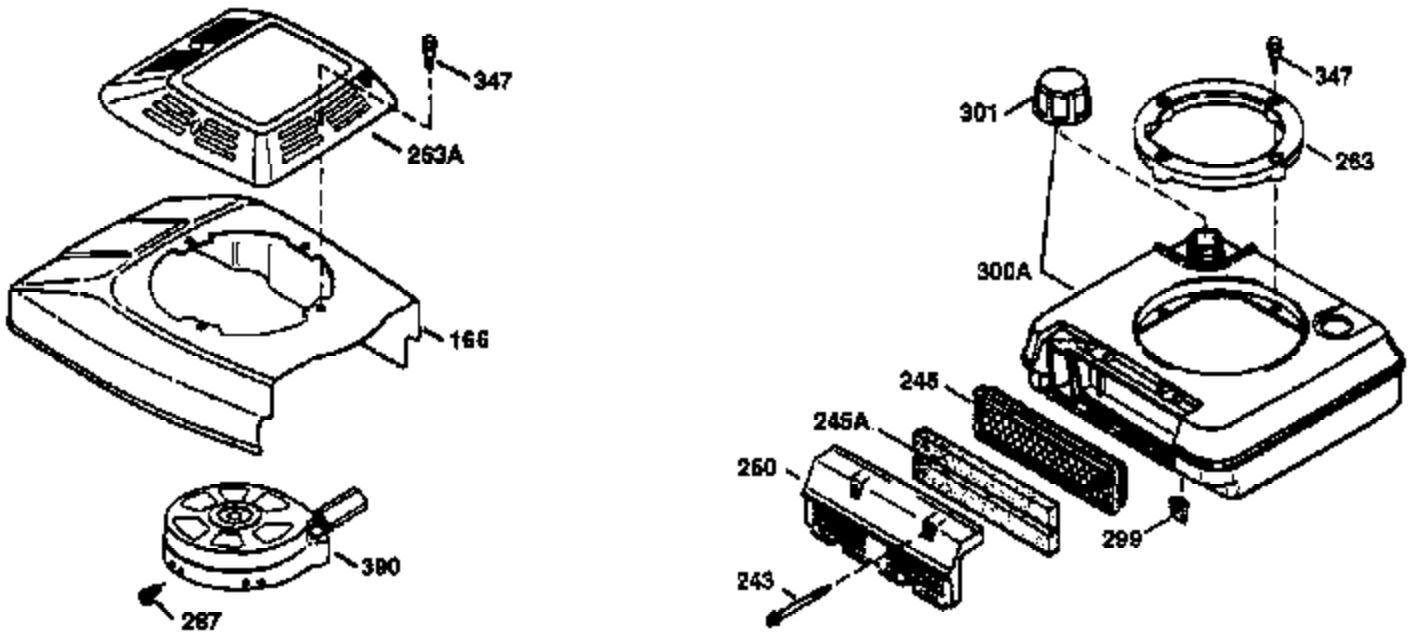

ILLUSTRATION SHOWS TYPICAL PARTS ONLY. ORDER BY PART NUMBER. PARTS NOT LISTED ARE SUPPLIED BY OEM.

VIEW 2 OF 3

Ref #	Part Number	Qty	Description
19	35998	1	Extension Spring
53	31745	1	Tang Washer
55	33640	1	PTO Shaft
56	33401	1	Right Hand Worm Gear
57	33537	1	Retaining Ring
58	31744	1	Oil Seal
59	31747	2	Washer
69	35261	1	* Mounting Flange Gasket
70	33535C	1	Mounting Flange (Incl.58, 72 thru 83)
72	36083	1	Oil Drain Plug
75	26208	1	Oil Seal
86	650488	5	Screw, 1/4-20 x 1-1/4"
87	650492	1	Screw, 1/4-20 x 2-1/4"
182	6201	2	Screw, 1/4-28 x 7/8"
185	31384A	1	Intake Pipe (Incl. 224)
186	36201	1	Governor Link
223	650451	2	Screw, 1/4-20 x 1"
238	650806	2	Screw, 10-32 x 5/8"
239	34338	1	* Air Cleaner Gasket
245	34340	1	Air Cleaner Filter
250	36213	1	Air Cleaner Cover
263	36214	1	Trim Ring
287	650926	2	Screw, 8-32 x 21/64"
300	35586	1	Fuel Tank (Incl. 292 & 301)
301	35355	1	Fuel Cap
390	590686	1	Rewind Starter