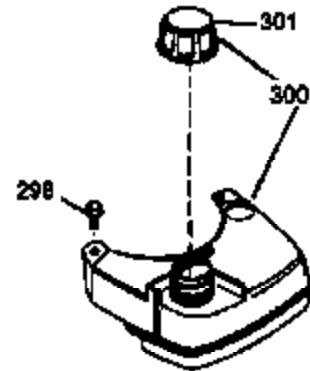

ILLUSTRATION SHOWS TYPICAL PARTS ONLY. ORDER BY PART NUMBER. PARTS NOT LISTED ARE SUPPLIED BY OEM.

VIEW 2 OF 3

Ref #	Part Number	Qty	Description
19	35998	1	Extension Spring
53	31745	1	Tang Washer
55	33640	1	PTO Shaft
56	33401	1	Right Hand Worm Gear
57	33537	1	Retaining Ring
58	31744	1	Oil Seal
59	31747	2	Washer
69	35261	1	* Mounting Flange Gasket
70	33535C	1	Mounting Flange (Incl.58, 72 thru 83)
72	36083	1	Oil Drain Plug
75	26208	1	Oil Seal
86	650488	5	Screw, 1/4-20 x 1-1/4"
87	650492	1	Screw, 1/4-20 x 2-1/4"
182	6201	2	Screw, 1/4-28 x 7/8"
185	31384A	1	Intake Pipe (Incl. 224)
186	36201	1	Governor Link
223	650451	2	Screw, 1/4-20 x 1"
238	650806	2	Screw, 10-32 x 5/8"
239	34338	1	* Air Cleaner Gasket
245	34340	1	Air Cleaner Filter
250	36213	1	Air Cleaner Cover
263	36214	1	Trim Ring
287	650926	2	Screw, 8-32 x 21/64"
300	35586	1	Fuel Tank (Incl. 292 & 301)
301	35355	1	Fuel Cap
390	590686	1	Rewind Starter