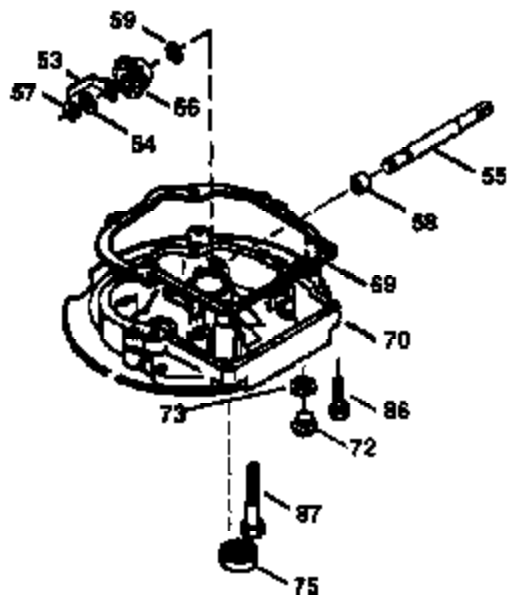

ILLUSTRATION SHOWS TYPICAL PARTS ONLY. ORDER BY PART NUMBER. PARTS NOT LISTED ARE SUPPLIED BY OEM.

VIEW 2 OF 3

Ref #	Part Number	Qty	Description
19	35998	1	Extension Spring
53	31745	1	Tang Washer
55	33640	1	PTO Shaft
56	33401	1	Right Hand Worm Gear
57	33537	1	Retaining Ring
58	31744	1	Oil Seal
59	31747	2	Washer
69	35261	1	* Mounting Flange Gasket
70	33535C	1	Mounting Flange (Incl.58, 72 thru 83)
72	36083	1	Oil Drain Plug
75	26208	1	Oil Seal
86	650488	5	Screw, 1/4-20 x 1-1/4"
87	650492	1	Screw, 1/4-20 x 2-1/4"
182	6201	2	Screw, 1/4-28 x 7/8"
185	31384A	1	Intake Pipe (Incl. 224)
186	36201	1	Governor Link
223	650451	2	Screw, 1/4-20 x 1"
238	650806	2	Screw, 10-32 x 5/8"
239	34338	1	* Air Cleaner Gasket
245	34340	1	Air Cleaner Filter
250	36213	1	Air Cleaner Cover
263	36214	1	Trim Ring
287	650926	2	Screw, 8-32 x 21/64"
300	35586	1	Fuel Tank (Incl. 292 & 301)
301	35355	1	Fuel Cap
390	590686	1	Rewind Starter