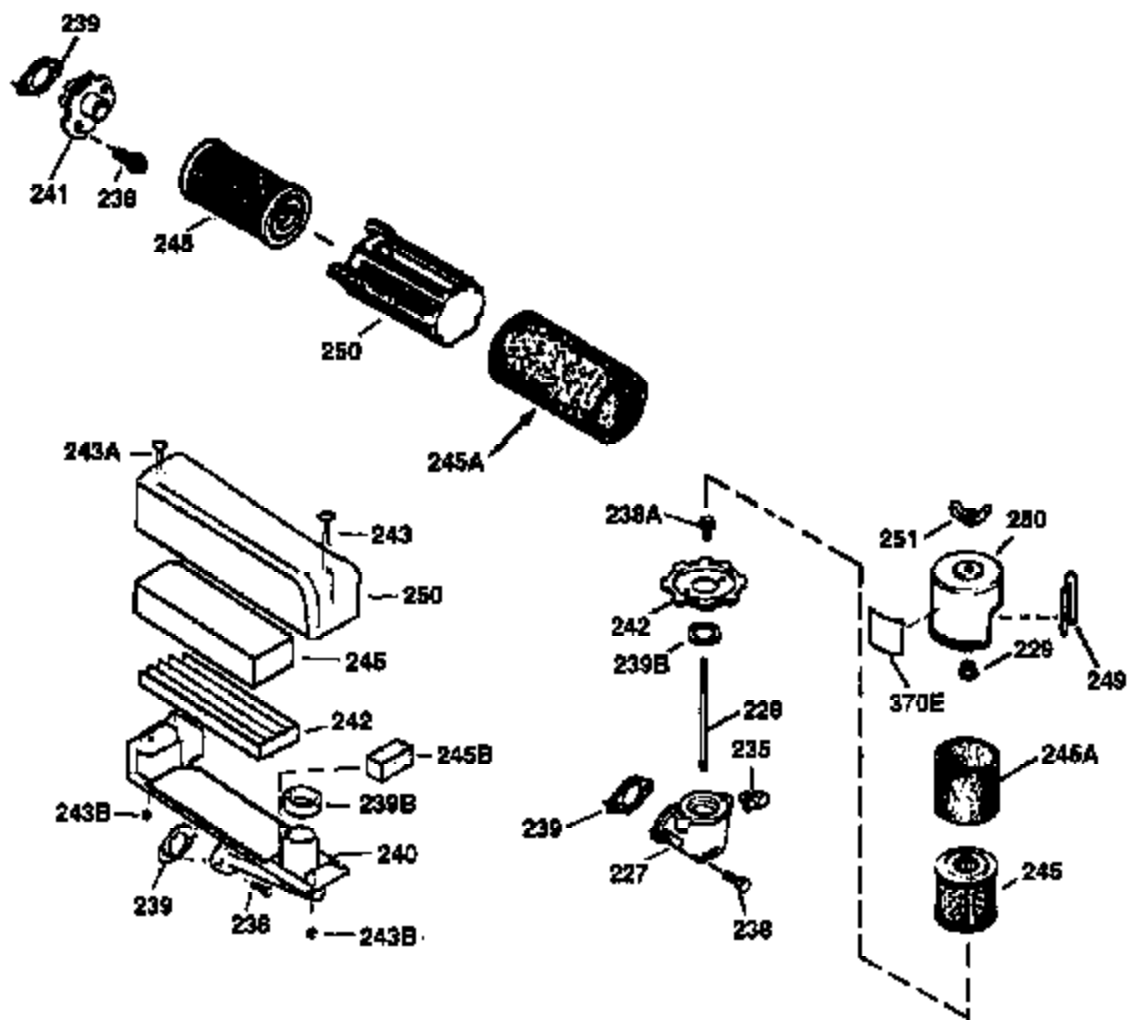

ILLUSTRATION SHOWS TYPICAL PARTS ONLY. ORDER BY PART NUMBER. PARTS NOT LISTED ARE SUPPLIED BY OEM.

VIEW 3 OF 3

Ref #	Part Number	Qty	Description
90	611112	1	Flywheel
238	650806	2	Screw, 10-32 x 5/8"
239	34338	1	* Air Cleaner Gasket
240	34858	1	Air Cleaner Body
245	34340	1	Air Cleaner Filter
250	36213	1	Air Cleaner Cover
275	34613A	1	Muffler
276	33753	1	Locking Plate
277	650795	2	Screw, 1/4-20 x 2-1/4"