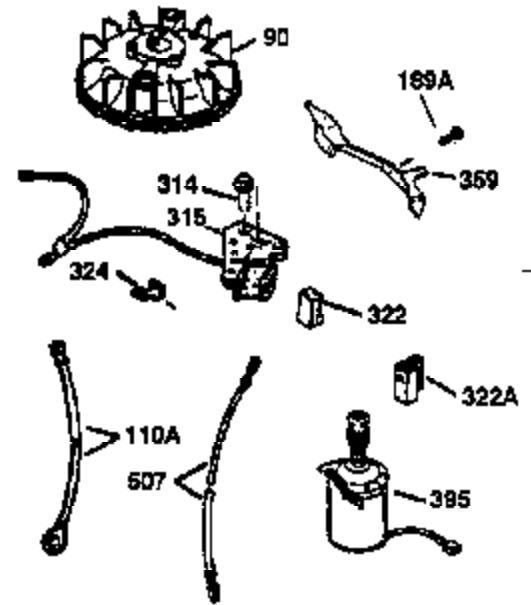

Ref #	Part Number	Qty	Description
400	35997	1	* Gasket Set (Incl. items marked PK i n notes) Incl. part #'s: 26756 (1), 27234A (1), 33554A (1), 33735 (1), 34265 (1), 34338 (1), 34690A (1), 35261 (1)
420	730225	1	SAE 30 4-Cycle Engine Oil (Quart)

ILLUSTRATION SHOWS TYPICAL PARTS ONLY. ORDER BY PART NUMBER. PARTS NOT LISTED ARE SUPPLIED BY OEM.

VIEW 2 OF 3

Ref #	Part Number	Qty	Description
19	31361	1	Extension Spring
69	35261	1	* Mounting Flange Gasket
70	34311D	1	Mounting Flange (Incl. 72, 75 & 80)
72	30572	1	Oil Drain Plug (Incl. 73)
73	28833	1	Drain Plug Gasket
75	27897	1	Oil Seal
86	650488	6	Screw, 1/4-20 x 1-1/4"
182	6201	2	Screw, 1/4-28 x 7/8"
185	31384A	1	Intake Pipe (Incl. 224)
186	34358	1	Governor Link
223	650451	2	Screw, 1/4-20 x 1"
238	650806	2	Screw, 10-32 x 5/8"
239	34338	1	* Air Cleaner Gasket
245	34340	1	Air Cleaner Filter
250	36213	1	Air Cleaner Cover
263	36241	1	Trim Ring
287	650884	2	Screw, 8-32 x 1/2"
300	35586	1	Fuel Tank (Incl. 292 & 301)
301	35355	1	Fuel Cap
390	590686	1	Rewind Starter

ILLUSTRATION SHOWS TYPICAL PARTS ONLY. ORDER BY PART NUMBER. PARTS NOT LISTED ARE SUPPLIED BY OEM.

VIEW 3 OF 3

Ref #	Part Number	Qty	Description
90	611112	1	Flywheel
238	650806	2	Screw, 10-32 x 5/8"
239	34338	1	* Air Cleaner Gasket
240	34858	1	Air Cleaner Body
245	34340	1	Air Cleaner Filter
250	36213	1	Air Cleaner Cover
275	35603	1	Muffler (Incl. 277)
276	33753	1	Locking Plate
277	650795	2	Screw, 1/4-20 x 2-1/4"