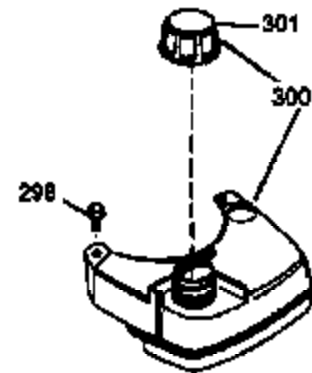

ILLUSTRATION SHOWS TYPICAL PARTS ONLY. ORDER BY PART NUMBER. PARTS NOT LISTED ARE SUPPLIED BY OEM.

VIEW 2 OF 3

Ref #	Part Number	Qty	Description
19	31361	1	Extension Spring
69	35261	1	* Mounting Flange Gasket
70	34311D	1	Mounting Flange (Incl. 72, 75 & 80)
72	30572	1	Oil Drain Plug (Incl. 73)
73	28833	1	Drain Plug Gasket
75	27897	1	Oil Seal
86	650488	6	Screw, 1/4-20 x 1-1/4"
182	6201	2	Screw, 1/4-28 x 7/8"
185	31384A	1	Intake Pipe (Incl. 224)
186	34358	1	Governor Link
223	650451	2	Screw, 1/4-20 x 1"
238	650806	2	Screw, 10-32 x 5/8"
239	34338	1	* Air Cleaner Gasket
245	34340	1	Air Cleaner Filter
250	36213	1	Air Cleaner Cover
263	36241	1	Trim Ring
287	650884	2	Screw, 8-32 x 1/2"
300	35586	1	Fuel Tank (Incl. 292 & 301)
301	35355	1	Fuel Cap
390	590686	1	Rewind Starter