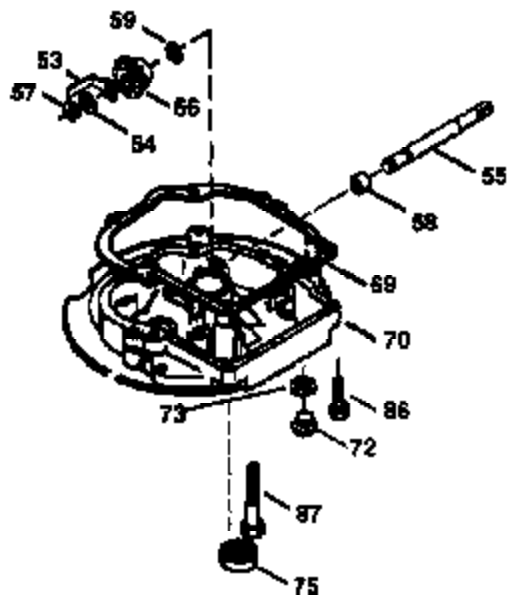

ILLUSTRATION SHOWS TYPICAL PARTS ONLY. ORDER BY PART NUMBER. PARTS NOT LISTED ARE SUPPLIED BY OEM.

VIEW 2 OF 3

Ref #	Part Number	Qty	Description
19	31361	1	Extension Spring
69	35261	1	* Mounting Flange Gasket
70	34311D	1	Mounting Flange (Incl. 72, 75 & 80)
72	30572	1	Oil Drain Plug (Incl. 73)
73	28833	1	Drain Plug Gasket
75	27897	1	Oil Seal
86	650488	6	Screw, 1/4-20 x 1-1/4"
182	6201	2	Screw, 1/4-28 x 7/8"
185	31384A	1	Intake Pipe (Incl. 224)
186	34358	1	Governor Link
223	650451	2	Screw, 1/4-20 x 1"
238	650806	2	Screw, 10-32 x 5/8"
239	34338	1	* Air Cleaner Gasket
245	34340	1	Air Cleaner Filter
250	36213	1	Air Cleaner Cover
263	36241	1	Trim Ring
287	650884	2	Screw, 8-32 x 1/2"
300	35586	1	Fuel Tank (Incl. 292 & 301)
301	35355	1	Fuel Cap
390	590686	1	Rewind Starter