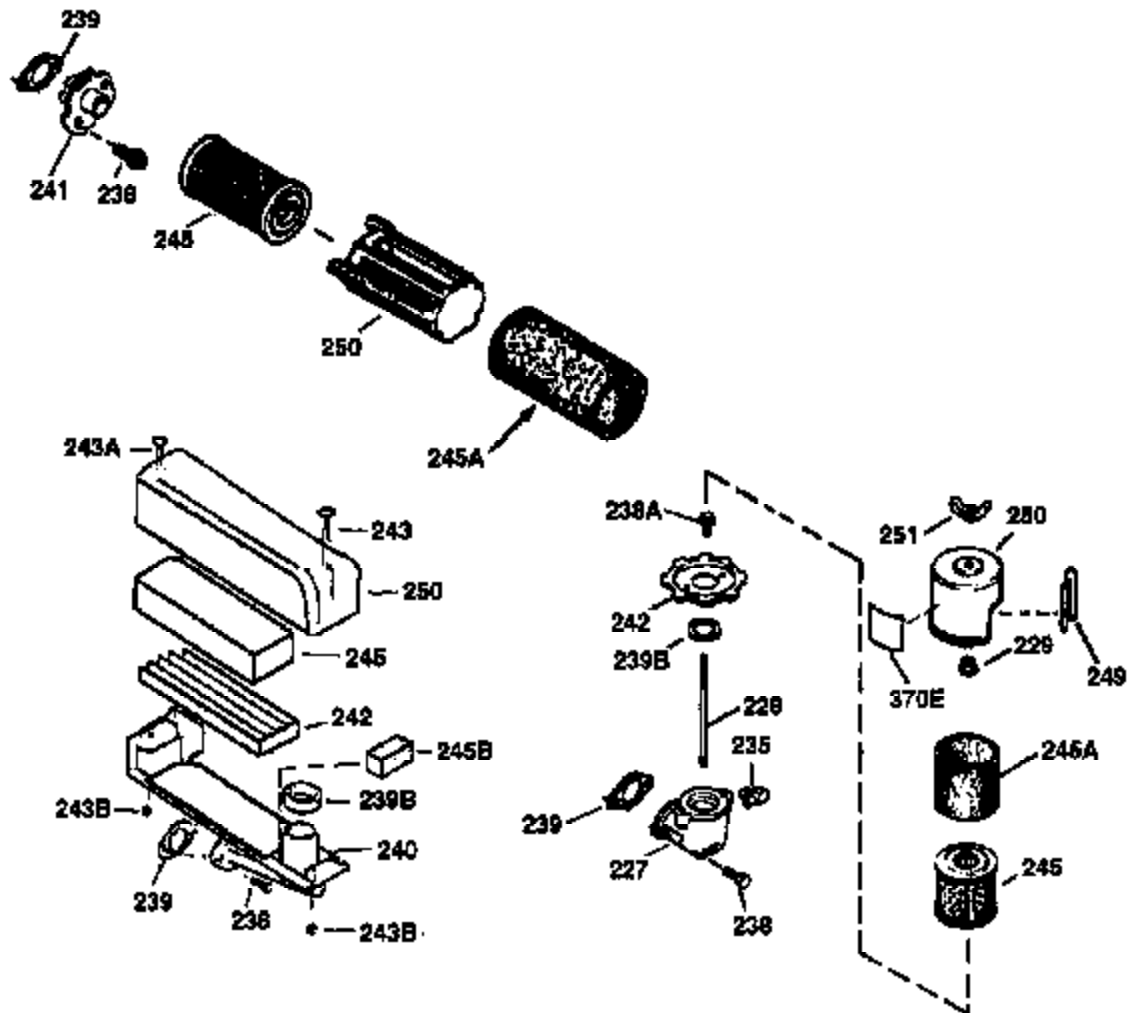

Ref #	Part Number	Qty	Description
400	35997	1	* Gasket Set (Incl. items marked PK i n notes) Incl. part #'s: 26756 (1), 27234A (1), 33554A (1), 33735 (1), 34265 (1), 34338 (1), 34690A (1), 35261 (1)
420	730225	1	SAE 30 4-Cycle Engine Oil (Quart)

ILLUSTRATION SHOWS TYPICAL PARTS ONLY. ORDER BY PART NUMBER. PARTS NOT LISTED ARE SUPPLIED BY OEM.

VIEW 2 OF 3

Ref #	Part Number	Qty	Description
19	31361	1	Extension Spring
69	35261	1	* Mounting Flange Gasket
70	34311D	1	Mounting Flange (Incl. 72, 75 & 80)
72	30572	1	Oil Drain Plug (Incl. 73)
73	28833	1	Drain Plug Gasket
75	27897	1	Oil Seal
86	650488	6	Screw, 1/4-20 x 1-1/4"
182	6201	2	Screw, 1/4-28 x 7/8"
185	31384A	1	Intake Pipe (Incl. 224)
186	34358	1	Governor Link
223	650451	2	Screw, 1/4-20 x 1"
238	650806	2	Screw, 10-32 x 5/8"
239	34338	1	* Air Cleaner Gasket
245	34340	1	Air Cleaner Filter
250	36213	1	Air Cleaner Cover
263	36241	1	Trim Ring
287	650884	2	Screw, 8-32 x 1/2"
300	35586	1	Fuel Tank (Incl. 292 & 301)
301	35355	1	Fuel Cap
390	590686	1	Rewind Starter

ILLUSTRATION SHOWS TYPICAL PARTS ONLY. ORDER BY PART NUMBER. PARTS NOT LISTED ARE SUPPLIED BY OEM.

VIEW 3 OF 3

Ref #	Part Number	Qty	Description
90	611112	1	Flywheel
238	650806	2	Screw, 10-32 x 5/8"
239	34338	1	* Air Cleaner Gasket
240	34858	1	Air Cleaner Body
245	34340	1	Air Cleaner Filter
250	36213	1	Air Cleaner Cover
275	35603	1	Muffler (Incl. 277)
276	33753	1	Locking Plate
277	650795	2	Screw, 1/4-20 x 2-1/4"