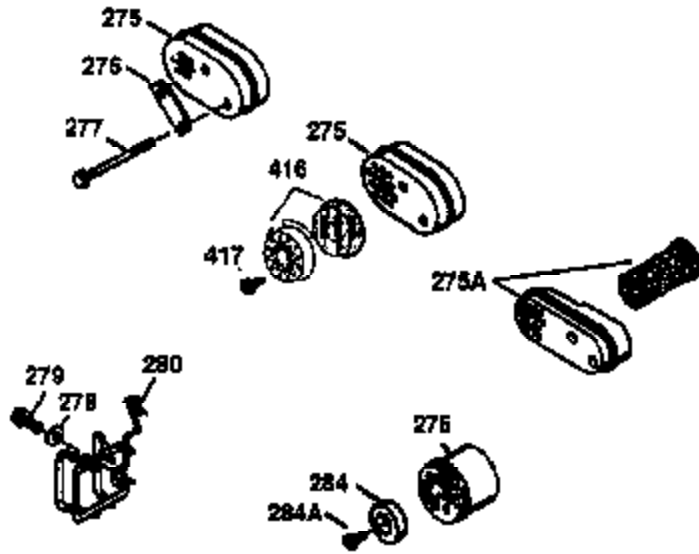

Ref #	Part Number	Qty	Description
400	35997	1	* Gasket Set (Incl. items marked PK i n notes) Incl. part #'s: 26756 (1), 27234A (1), 33554A (1), 33735 (1), 34265 (1), 34338 (1), 34690A (1), 35261 (1)
420	730225	1	SAE 30 4-Cycle Engine Oil (Quart)

ILLUSTRATION SHOWS TYPICAL PARTS ONLY. ORDER BY PART NUMBER. PARTS NOT LISTED ARE SUPPLIED BY OEM.

VIEW 2 OF 3

Ref #	Part Number	Qty	Description
19	31361	1	Extension Spring
69	35261	1	* Mounting Flange Gasket
70	34311D	1	Mounting Flange (Incl. 72, 75 & 80)
72	30572	1	Oil Drain Plug (Incl. 73)
73	28833	1	Drain Plug Gasket
75	27897	1	Oil Seal
86	650488	6	Screw, 1/4-20 x 1-1/4"
182	6201	2	Screw, 1/4-28 x 7/8"
185	31384A	1	Intake Pipe (Incl. 224)
186	34358	1	Governor Link
223	650451	2	Screw, 1/4-20 x 1"
238	650806	2	Screw, 10-32 x 5/8"
239	34338	1	* Air Cleaner Gasket
245	34340	1	Air Cleaner Filter
250	36213	1	Air Cleaner Cover
263	36241	1	Trim Ring
287	650884	2	Screw, 8-32 x 1/2"
300	35586	1	Fuel Tank (Incl. 292 & 301)
301	35355	1	Fuel Cap
390	590686	1	Rewind Starter

ILLUSTRATION SHOWS TYPICAL PARTS ONLY. ORDER BY PART NUMBER. PARTS NOT LISTED ARE SUPPLIED BY OEM.

VIEW 3 OF 3

Ref #	Part Number	Qty	Description
90	611112	1	Flywheel
238	650806	2	Screw, 10-32 x 5/8"
239	34338	1	* Air Cleaner Gasket
240	34858	1	Air Cleaner Body
245	34340	1	Air Cleaner Filter
250	36213	1	Air Cleaner Cover
275	35603	1	Muffler (Incl. 277)
276	33753	1	Locking Plate
277	650795	2	Screw, 1/4-20 x 2-1/4"