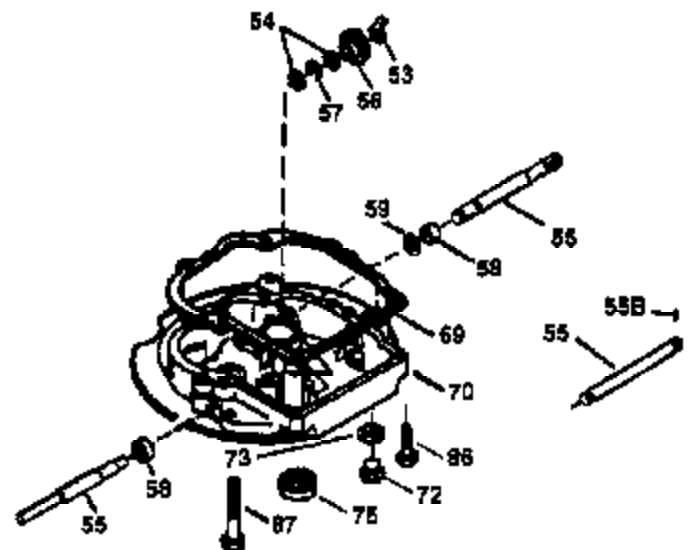

ILLUSTRATION SHOWS TYPICAL PARTS ONLY. ORDER BY PART NUMBER. PARTS NOT LISTED ARE SUPPLIED BY OEM.

VIEW 2 OF 3

Ref #	Part Number	Qty	Description
19	31361	1	Extension Spring
69	35261	1	* Mounting Flange Gasket
70	34311D	1	Mounting Flange (Incl. 72, 75 & 80)
72	30572	1	Oil Drain Plug (Incl. 73)
73	28833	1	Drain Plug Gasket
75	27897	1	Oil Seal
86	650488	6	Screw, 1/4-20 x 1-1/4"
182	6201	2	Screw, 1/4-28 x 7/8"
185	31384A	1	Intake Pipe (Incl. 224)
186	34358	1	Governor Link
223	650451	2	Screw, 1/4-20 x 1"
238	650806	2	Screw, 10-32 x 5/8"
239	34338	1	* Air Cleaner Gasket
245	34340	1	Air Cleaner Filter
250	36213	1	Air Cleaner Cover
263	36241	1	Trim Ring
287	650884	2	Screw, 8-32 x 1/2"
300	35586	1	Fuel Tank (Incl. 292 & 301)
301	35355	1	Fuel Cap
390	590686	1	Rewind Starter