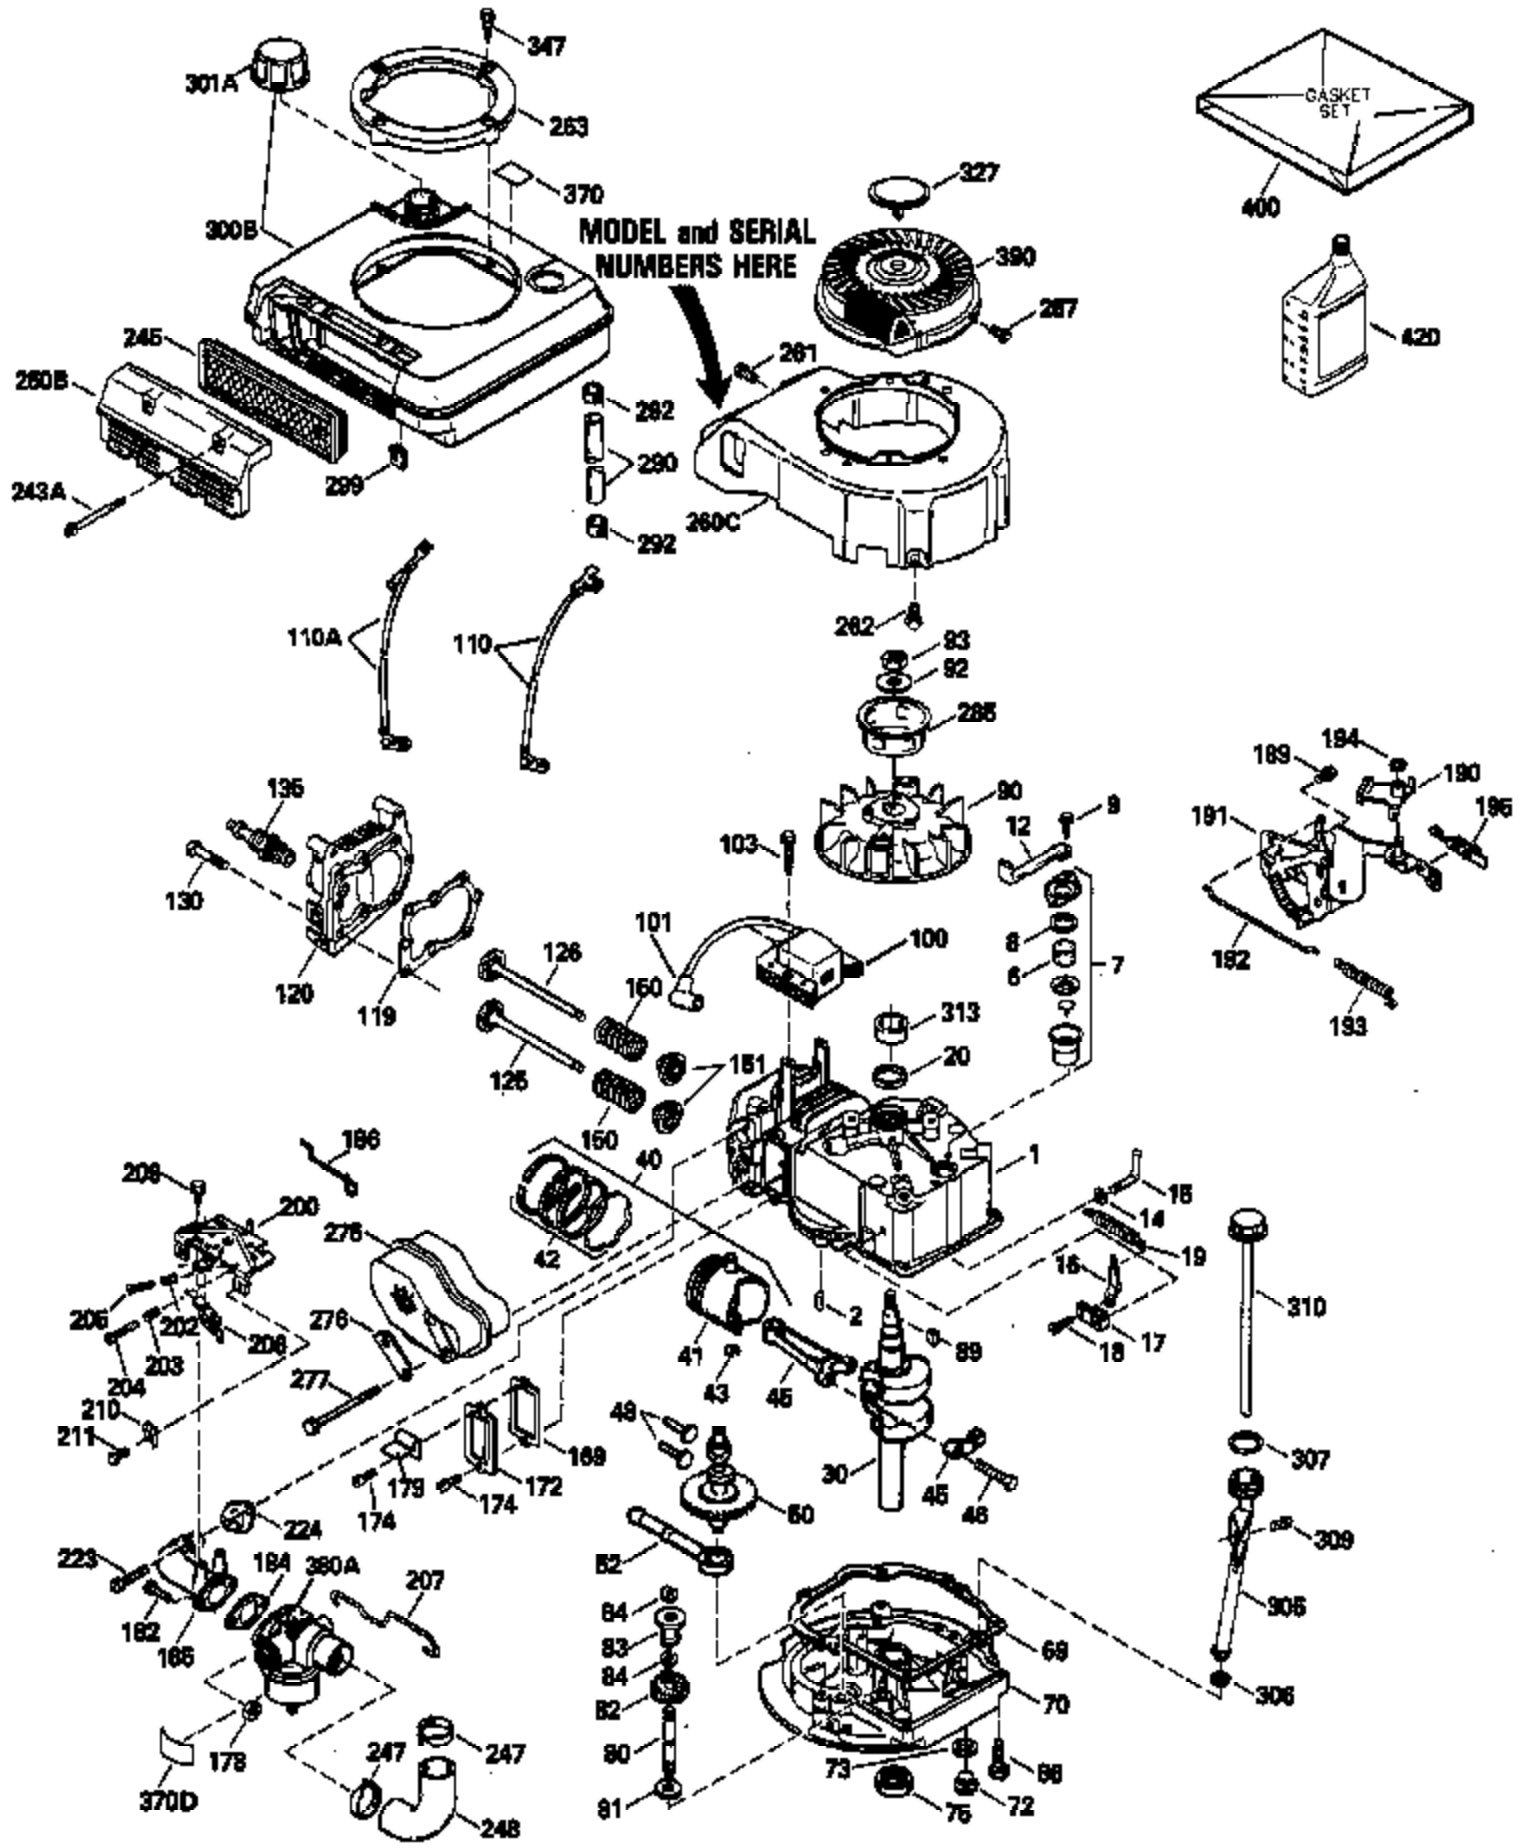

ILLUSTRATION SHOWS TYPICAL PARTS ONLY. ORDER BY PART NUMBER. PARTS NOT LISTED ARE SUPPLIED BY OEM.

Ref #	Part Number	Qty	Description
1	36478A	1	Cylinder (Incl. 2,7,20 & 125)
2	26727	2	Dowel Pin
6	33734	1	Breather Element
7	36557	1	Breather Body Ass'y. (Incl. 6 & 12)
12	36558	1	Breather Cover & Tube
14	28277	1	Washer
15	31513	1	Governor Rod
16	31383A	1	Governor Lever
17	31335	1	Governor Lever Clamp
18	650548	1	Screw, 8-32 x 5/16"
19	35998	1	Extension Spring
20	32600	1	Oil Seal
30	34769A	1	Crankshaft
40	36073	1	Piston, Pin & Ring Set (Std.)
40	36074	1	Piston, Pin & Ring Set (.010" OS)
40	36075	1	Piston, Pin & Ring Set (.020" OS)
41	36070	1	Piston & Pin Ass'y. (Std.) (Incl. 43)
41	36071	1	Piston & Pin Ass'y. (.010" OS) (Incl. 43)
41	36072	1	Piston & Pin Ass'y. (.020" OS) (Incl. 43)
42	36076	1	Ring Set (Std.)
42	36077	1	Ring Set (.010" OS)
42	36078	1	Ring Set (.020" OS)
43	20381	2	Piston Pin Retaining Ring
45	30963B	1	Connecting Rod (Incl. 46)
46	32610A	2	Connecting Rod Bolt
48	27241	2	Valve Lifter
50	33533	1	Camshaft (MCR)
52	29914	1	Oil Pump Ass'y.
69	35261	1	* Mounting Flange Gasket
70	33535C	1	Mounting Flange (Incl.58,72 thru 83)
72	36083	1	Oil Drain Plug
75	26208	1	Oil Seal
80	30574A	1	Governor Shaft
81	30590A	1	Washer
82	30591	1	Governor Gear Ass'y. (Incl. 81)
83	30588A	1	Governor Spool
86	650488	5	Screw, 1/4-20 x 1-1/4"
89	611004	1	Flywheel Key
90	611112	1	Flywheel
92	650815	1	Belleville Washer
93	650816	1	Flywheel Nut
100	34443A	1	Solid State Ignition
101	610118	1	Spark Plug Cover
103	651007	2	Screw, Torx T-15, 10-24 x 15/16"
110	34961	1	Ground Wire
119	36477	1	* Cylinder Head Gasket
120	36476	1	Cylinder Head
125	36471	1	Exhaust Valve (Std.) (Incl. 151)
125	36472	1	Exhaust Valve (1/32" OS) (Incl. 151)
126	29314B	1	Intake Valve (Std.) (Incl. 151)
126	29315C	1	Intake Valve (1/32" OS) (Incl. 151)
130	6021A	8	Screw, 5/16-18 x 1-1/2"
135	35395	1	Resistor Spark Plug (RJ19LM)
150	35991	2	Valve Spring
151	31673	2	Valve Spring Cap
169	27234A	1	* Valve Cover Gasket
172	32755	1	Valve Cover
174	30200	2	Screw, 10-24 x 9/16"