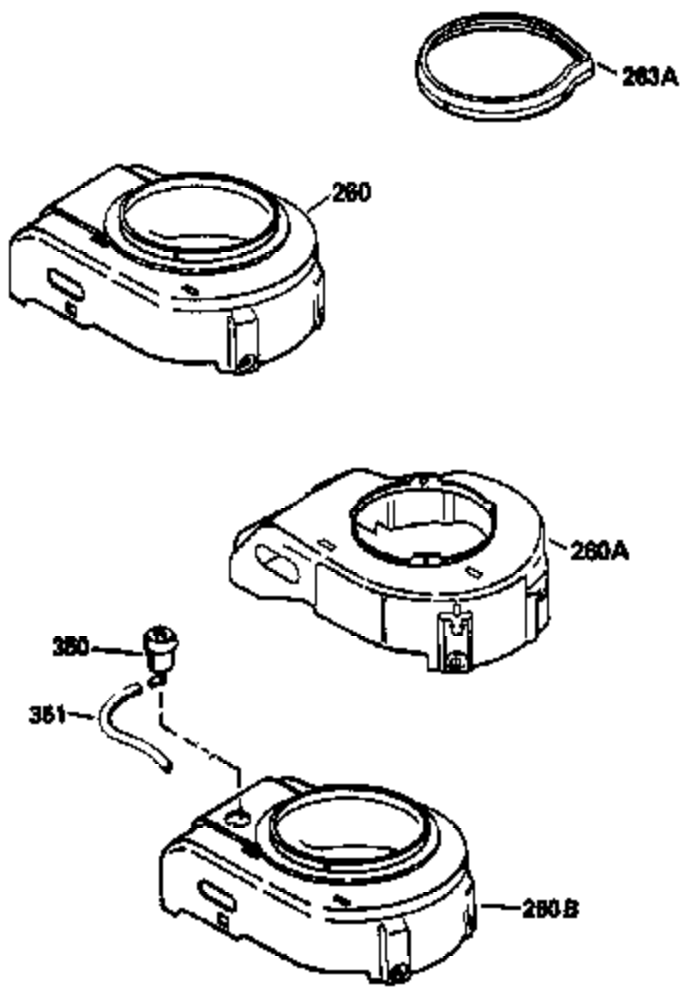

ILLUSTRATION SHOWS TYPICAL PARTS ONLY. ORDER BY PART NUMBER. PARTS NOT LISTED ARE SUPPLIED BY OEM.

Ref #	Part Number	Qty	Description
40	36073	1	Piston, Pin & Ring Set (Std.)
40	36074	1	Piston, Pin & Ring Set (.010" OS)
40	36075	1	Piston, Pin & Ring Set (.020" OS)
53	31745	1	Tang Washer
54	31747	1	Washer
55	35218A	1	P.T.O. Shaft
56	33401	1	R.H. Worm Gear
57	33537	1	Retainer Ring
58	31744	1	Oil Seal
69	35261	1	* Mounting Flange Gasket
72	36083	1	Oil Drain Plug
75	26208	1	Oil Seal
86	650488	5	Screw, 1/4-20 x 1-1/4"
87	650492	1	Screw, 1/4-20 x 2-1/4"
238	650806	2	Screw, 10-32 x 5/8"
239	34338	1	* Air Cleaner Gasket
240	34858	1	Air Cleaner Body
250	36213	1	Air Cleaner Cover
260	36212	1	Blower Housing
275	36473	1	Muffler (Incl. 277)
300	35586	1	Fuel Tank (Incl. 292 & 301)
301	35355	1	Fuel Cap
370A	36261	1	Lubrication Decal
380	632670	1	Carburetor (Incl. 184)
416	36085	1	Spark Arrestor Kit (Incl. 417)(Optional)
417	650760	1	Screw, 8-32 x 3/8" (Optional)