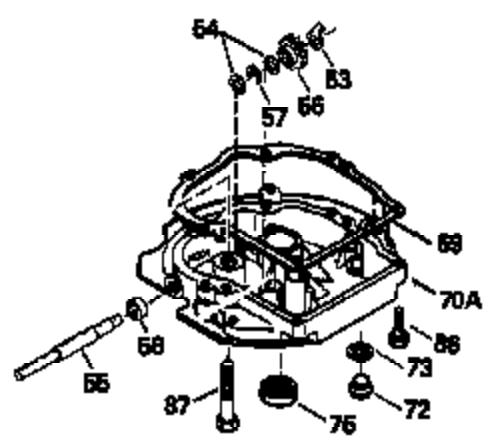

ILLUSTRATION SHOWS TYPICAL PARTS ONLY. ORDER BY PART NUMBER. PARTS NOT LISTED ARE SUPPLIED BY OEM.

Ref #	Part Number	Qty	Description
40	36073	1	Piston, Pin & Ring Set (Std.)
40	36074	1	Piston, Pin & Ring Set (.010" OS)
40	36075	1	Piston, Pin & Ring Set (.020" OS)
53	31745	1	Tang Washer
54	31747	1	Washer
55	35218A	1	P.T.O. Shaft
56	33401	1	R.H. Worm Gear
57	33537	1	Retainer Ring
58	31744	1	Oil Seal
69	35261	1	* Mounting Flange Gasket
72	36083	1	Oil Drain Plug
75	26208	1	Oil Seal
86	650488	5	Screw, 1/4-20 x 1-1/4"
87	650492	1	Screw, 1/4-20 x 2-1/4"
238	650806	2	Screw, 10-32 x 5/8"
239	34338	1	* Air Cleaner Gasket
240	34858	1	Air Cleaner Body
250	36213	1	Air Cleaner Cover
260	36212	1	Blower Housing
275	36473	1	Muffler (Incl. 277)
300	35586	1	Fuel Tank (Incl. 292 & 301)
301	35355	1	Fuel Cap
370A	36261	1	Lubrication Decal
380	632670	1	Carburetor (Incl. 184)
416	36085	1	Spark Arrestor Kit (Incl. 417)(Optional)
417	650760	1	Screw, 8-32 x 3/8" (Optional)