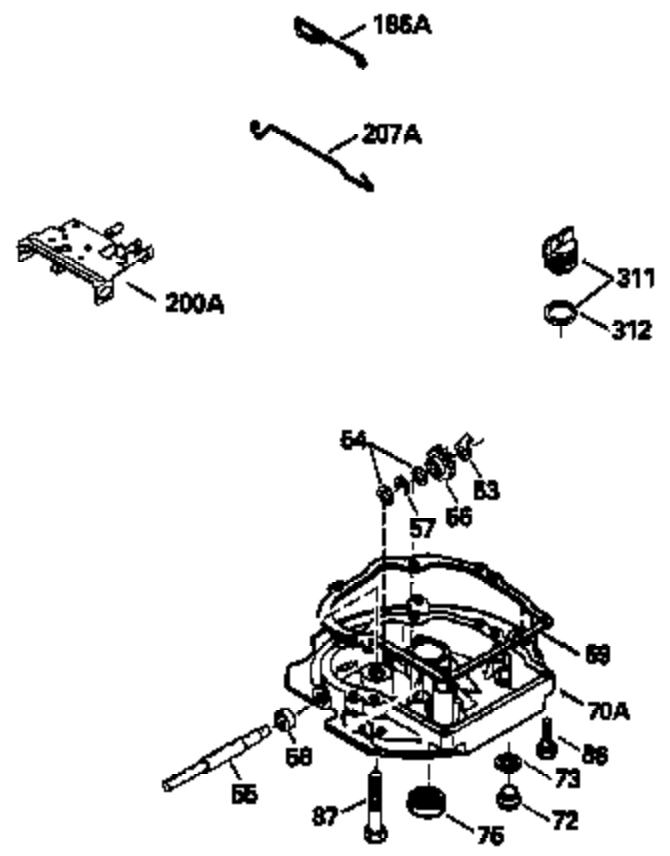

ILLUSTRATION SHOWS TYPICAL PARTS ONLY. ORDER BY PART NUMBER. PARTS NOT LISTED ARE SUPPLIED BY OEM.

Ref #	Part Number	Qty	Description
40	36073	1	Piston, Pin & Ring Set (Std.)
40	36074	1	Piston, Pin & Ring Set (.010" OS)
40	36075	1	Piston, Pin & Ring Set (.020" OS)
53	31745	1	Tang Washer
54	31747	1	Washer
55	35218A	1	P.T.O. Shaft
56	33401	1	R.H. Worm Gear
57	33537	1	Retainer Ring
58	31744	1	Oil Seal
69	35261	1	* Mounting Flange Gasket
72	36083	1	Oil Drain Plug
75	26208	1	Oil Seal
86	650488	5	Screw, 1/4-20 x 1-1/4"
87	650492	1	Screw, 1/4-20 x 2-1/4"
238	650806	2	Screw, 10-32 x 5/8"
239	34338	1	* Air Cleaner Gasket
240	34858	1	Air Cleaner Body
250	36213	1	Air Cleaner Cover
260	36212	1	Blower Housing
275	36473	1	Muffler (Incl. 277)
300	35586	1	Fuel Tank (Incl. 292 & 301)
301	35355	1	Fuel Cap
370A	36261	1	Lubrication Decal
380	632670	1	Carburetor (Incl. 184)
416	36085	1	Spark Arrestor Kit (Incl. 417)(Optional)
417	650760	1	Screw, 8-32 x 3/8" (Optional)