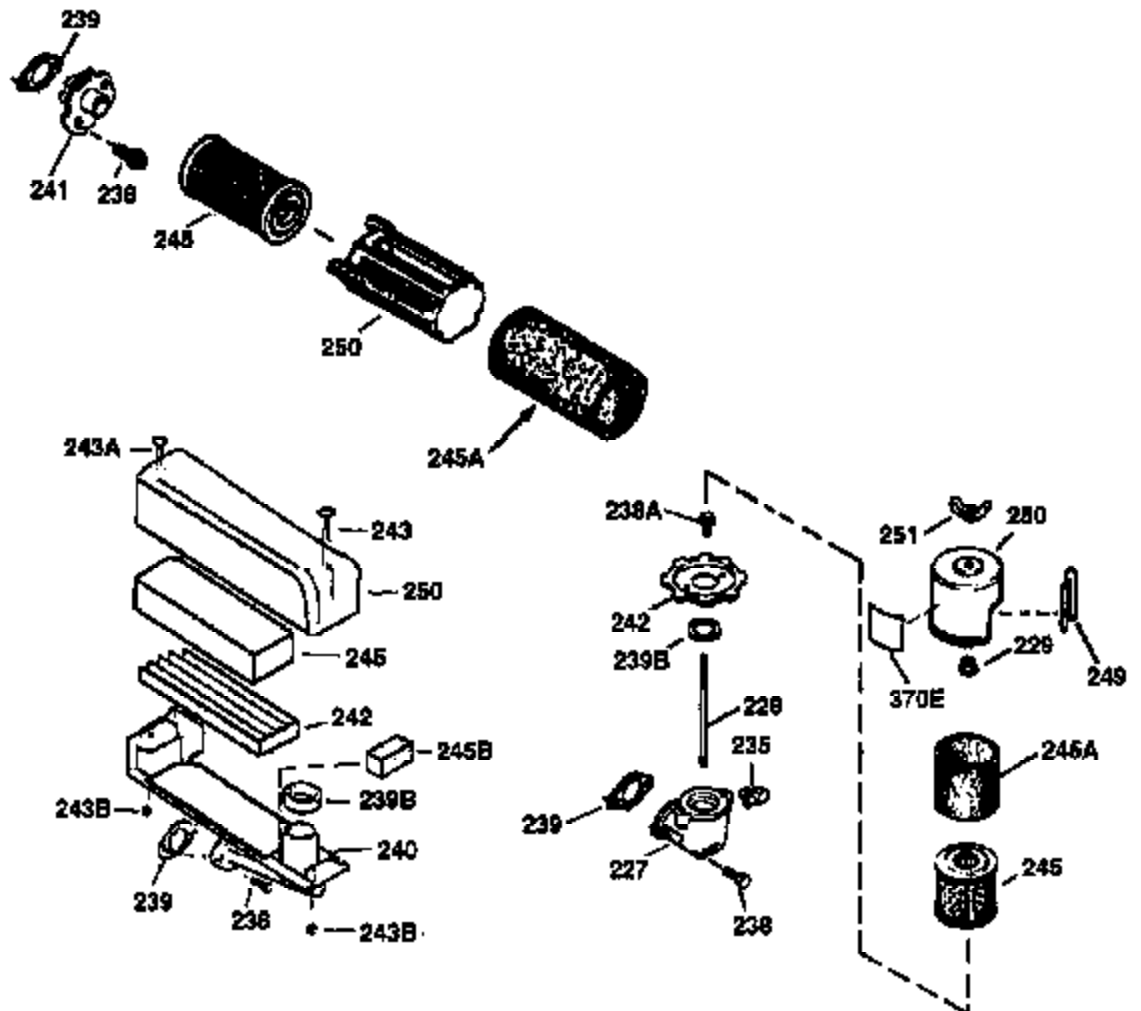

ILLUSTRATION SHOWS TYPICAL PARTS ONLY. ORDER BY PART NUMBER. PARTS NOT LISTED ARE SUPPLIED BY OEM.

VIEW 3 OF 3

Ref #	Part Number	Qty	Description
90	611112	1	Flywheel
238	650932	2	Screw, 10-32 x 49/64"
239	34338	1	* Air Cleaner Gasket
241	35797	1	Air Cleaner Collar
245	35066	1	Air Cleaner Filter
250	35986	1	Air Cleaner Cover
275	35993	1	Muffler
276	35994	1	Locking Plate
277	650957	2	Screw, 1/4-20 x 2-31/32"