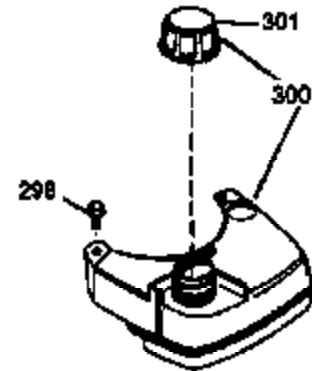

ILLUSTRATION SHOWS TYPICAL PARTS ONLY. ORDER BY PART NUMBER. PARTS NOT LISTED ARE SUPPLIED BY OEM.

VIEW 2 OF 3

Ref #	Part Number	Qty	Description
19	35998	1	Extension Spring
69	35261	1	* Mounting Flange Gasket
70	34311D	1	Mounting Flange (Incl. 72 thru 83)
72	36083	1	Oil Drain Plug
75	27897	1	Oil Seal
86	650488	6	Screw, 1/4-20 x 1-1/4"
182	6201	2	Screw, 1/4-28 x 7/8"
185	31384A	1	Intake Pipe (Incl. 224)
186	36201	1	Governor Link
223	650451	2	Screw, 1/4-20 x 1"
238	650932	2	Screw, 10-32 x 49/64"
239	34338	1	* Air Cleaner Gasket
245	35066	1	Air Cleaner Filter
250	35986	1	Air Cleaner Cover
263	36214	1	Trim Ring
287	650926	2	Screw, 8-32 x 21/64"
300	35586	1	Fuel Tank (Incl. 292 & 301)
301	35355	1	Fuel Cap
390	590694	1	Rewind Starter (NOTE: This engine could have been built with 590686 starter. Refer to the design of the air intake louvers for part identification. Individual starter parts do not interchange.)