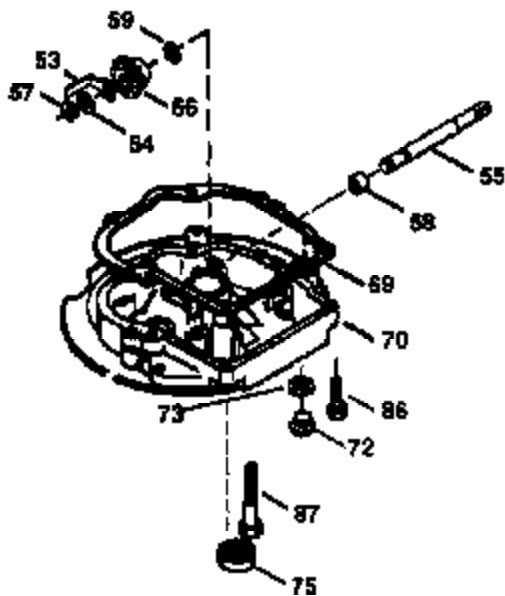

ILLUSTRATION SHOWS TYPICAL PARTS ONLY. ORDER BY PART NUMBER. PARTS NOT LISTED ARE SUPPLIED BY OEM.

VIEW 2 OF 3

Ref #	Part Number	Qty	Description
19	35998	1	Extension Spring
69	35261	1	* Mounting Flange Gasket
70	34311D	1	Mounting Flange (Incl. 72 thru 83)
72	36083	1	Oil Drain Plug
75	27897	1	Oil Seal
86	650488	6	Screw, 1/4-20 x 1-1/4"
182	6201	2	Screw, 1/4-28 x 7/8"
185	31384A	1	Intake Pipe (Incl. 224)
186	36255	1	Governor Link
223	650451	2	Screw, 1/4-20 x 1"
238	650806	2	Screw, 10-32 x 5/8"
239	34338	1	* Air Cleaner Gasket
245	34340	1	Air Cleaner Filter
250	36213	1	Air Cleaner Cover
263	36214	1	Trim Ring
287	650926	2	Screw, 8-32 x 21/64"
300	35586	1	Fuel Tank (Incl. 292 & 301)
301	35355	1	Fuel Cap
390	590686	1	Rewind Starter