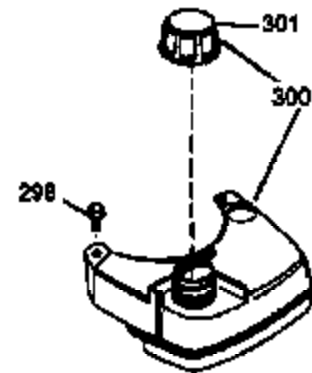

ILLUSTRATION SHOWS TYPICAL PARTS ONLY. ORDER BY PART NUMBER. PARTS NOT LISTED ARE SUPPLIED BY OEM.

VIEW 2 OF 3

Ref #	Part Number	Qty	Description
19	35998	1	Extension Spring
69	35261	1	* Mounting Flange Gasket
70	34311D	1	Mounting Flange (Incl. 72 thru 83)
72	36083	1	Oil Drain Plug
75	27897	1	Oil Seal
86	650488	6	Screw, 1/4-20 x 1-1/4"
182	6201	2	Screw, 1/4-28 x 7/8"
185	31384A	1	Intake Pipe (Incl. 224)
186	36255	1	Governor Link
223	650451	2	Screw, 1/4-20 x 1"
238	650806	2	Screw, 10-32 x 5/8"
239	34338	1	* Air Cleaner Gasket
245	34340	1	Air Cleaner Filter
250	36213	1	Air Cleaner Cover
263	36214	1	Trim Ring
287	650926	2	Screw, 8-32 x 21/64"
300	35586	1	Fuel Tank (Incl. 292 & 301)
301	35355	1	Fuel Cap
390	590686	1	Rewind Starter