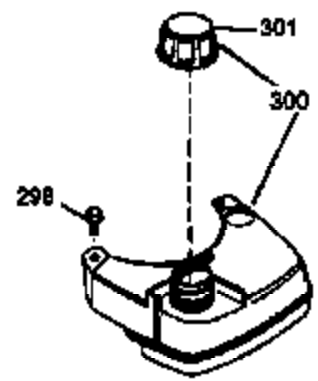

ILLUSTRATION SHOWS TYPICAL PARTS ONLY. ORDER BY PART NUMBER. PARTS NOT LISTED ARE SUPPLIED BY OEM.

VIEW 2 OF 3

Ref #	Part Number	Qty	Description
12A	33886	1	Breather Tube
19	31361	1	Extension Spring
69	35261	1	* Mounting Flange Gasket
70	34311D	1	Mounting Flange (Incl. 72, 73, 75 & 8 0)
72	36083	1	Oil Drain Plug
75	27897	1	Oil Seal
86	650488	6	Screw, 1/4-20 x 1-1/4"
182	6201	2	Screw, 1/4-28 x 7/8"
185	31384A	1	Intake Pipe (Incl. 224)
186	34358	1	Governor Link
223	650451	2	Screw, 1/4-20 x 1"
238	650932	2	Screw, 10-32 x 49/64"
239	34338	1	* Air Cleaner Gasket
245	35066	1	Air Cleaner Filter
250	35065	1	Air Cleaner Cover
275B	391020	1	Spark Arrestor Muffler (Incl. 277A)(Optional)
277A	650795	2	Screw, 1/4-20 x 2-1/4" (Optional)
287	650926	2	Screw, 8-32 x 21/64"
298	28763	3	Screw, 10-32 x 35/64"
300	34369B	1	Fuel Tank (Incl. 292 & 301)
301	35355	1	Fuel Cap
390	590694	1	Rewind Starter (NOTE: This engine could have been built with 590686 starter. Refer to the design of the air intake louvers for part identification. Individual starter parts do not interchange.)