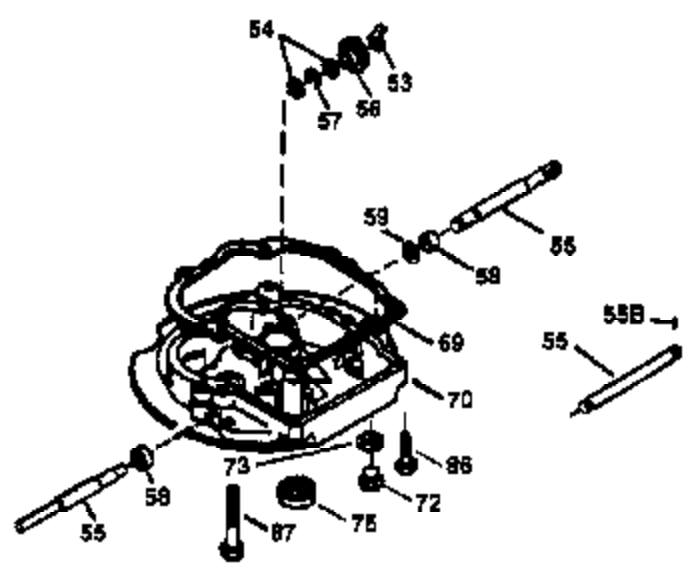

ILLUSTRATION SHOWS TYPICAL PARTS ONLY. ORDER BY PART NUMBER. PARTS NOT LISTED ARE SUPPLIED BY OEM.

VIEW 2 OF 3

Ref #	Part Number	Qty	Description
12A	33886	1	Breather Tube
19	31361	1	Extension Spring
69	35261	1	* Mounting Flange Gasket
70	34311D	1	Mounting Flange (Incl. 72, 73, 75 & 8 0)
72	36083	1	Oil Drain Plug
75	27897	1	Oil Seal
86	650488	6	Screw, 1/4-20 x 1-1/4"
182	6201	2	Screw, 1/4-28 x 7/8"
185	31384A	1	Intake Pipe (Incl. 224)
186	34358	1	Governor Link
223	650451	2	Screw, 1/4-20 x 1"
238	650932	2	Screw, 10-32 x 49/64"
239	34338	1	* Air Cleaner Gasket
245	35066	1	Air Cleaner Filter
250	35065	1	Air Cleaner Cover
275B	391020	1	Spark Arrestor Muffler (Incl. 277A)(Optional)
277A	650795	2	Screw, 1/4-20 x 2-1/4" (Optional)
287	650926	2	Screw, 8-32 x 21/64"
298	28763	3	Screw, 10-32 x 35/64"
300	34369B	1	Fuel Tank (Incl. 292 & 301)
301	35355	1	Fuel Cap
390	590694	1	Rewind Starter (NOTE: This engine could have been built with 590686 starter. Refer to the design of the air intake louvers for part identification. Individual starter parts do not interchange.)