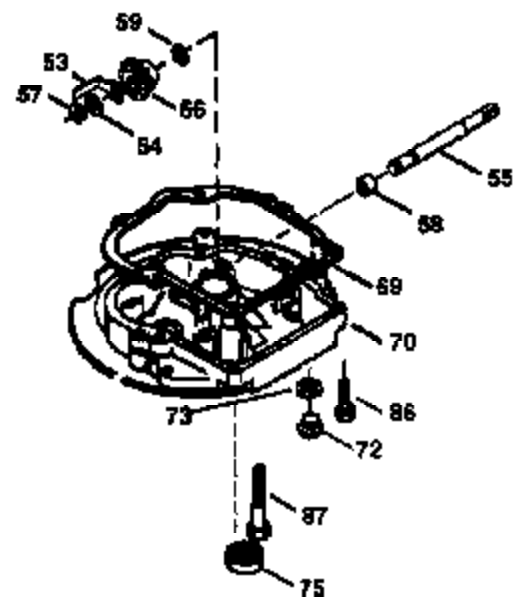

ILLUSTRATION SHOWS TYPICAL PARTS ONLY. ORDER BY PART NUMBER. PARTS NOT LISTED ARE SUPPLIED BY OEM.

VIEW 2 OF 3

Ref #	Part Number	Qty	Description
12A	33886	1	Breather Tube
19	31361	1	Extension Spring
69	35261	1	* Mounting Flange Gasket
70	34311D	1	Mounting Flange (Incl. 72, 73, 75 & 8 0)
72	36083	1	Oil Drain Plug
75	27897	1	Oil Seal
86	650488	6	Screw, 1/4-20 x 1-1/4"
182	6201	2	Screw, 1/4-28 x 7/8"
185	31384A	1	Intake Pipe (Incl. 224)
186	34358	1	Governor Link
223	650451	2	Screw, 1/4-20 x 1"
238	650932	2	Screw, 10-32 x 49/64"
239	34338	1	* Air Cleaner Gasket
245	35066	1	Air Cleaner Filter
250	35065	1	Air Cleaner Cover
275B	391020	1	Spark Arrestor Muffler (Incl. 277A)(Optional)
277A	650795	2	Screw, 1/4-20 x 2-1/4" (Optional)
287	650926	2	Screw, 8-32 x 21/64"
298	28763	3	Screw, 10-32 x 35/64"
300	34369B	1	Fuel Tank (Incl. 292 & 301)
301	35355	1	Fuel Cap
390	590694	1	Rewind Starter (NOTE: This engine could have been built with 590686 starter. Refer to the design of the air intake louvers for part identification. Individual starter parts do not interchange.)