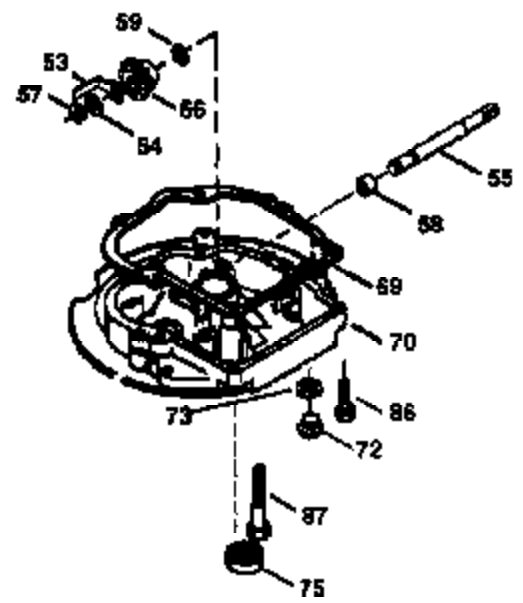

ILLUSTRATION SHOWS TYPICAL PARTS ONLY. ORDER BY PART NUMBER. PARTS NOT LISTED ARE SUPPLIED BY OEM.

VIEW 2 OF 3

Ref #	Part Number	Qty	Description
12A	33886	1	Breather Tube
19	31361	1	Extension Spring
69	35261	1	* Mounting Flange Gasket
70	34311D	1	Mounting Flange (Incl. 72 thru 83)
72	36083	1	Oil Drain Plug
75	27897	1	Oil Seal
86	650488	6	Screw, 1/4-20 x 1-1/4"
182	6201	2	Screw, 1/4-28 x 7/8"
185	31384A	1	Intake Pipe (Incl. 224)
186	34358	1	Governor Link
223	650451	2	Screw, 1/4-20 x 1"
238	650932	2	Screw, 10-32 x 49/64"
239	34338	1	* Air Cleaner Gasket
245	35066	1	Air Cleaner Filter
250	35065	1	Air Cleaner Cover
275B	391020	1	Spark Arrestor Muffler (Incl. 277A)(Optional)
277A	650795	2	Screw, 1/4-20 x 2-1/4" (Optional)
287	650926	2	Screw, 8-32 x 21/64"
298	28763	3	Screw, 10-32 x 35/64"
300	34369B	1	Fuel Tank (Incl. 292 & 301)
301	35355	1	Fuel Cap
390	590694	1	Rewind Starter (NOTE: This engine could have been built with 590686 starter. Refer to the design of the air intake louvers for part identification. Individual starter parts do not interchange.)