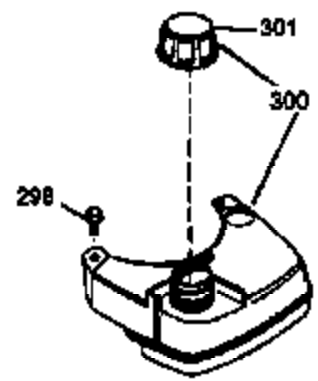

ILLUSTRATION SHOWS TYPICAL PARTS ONLY. ORDER BY PART NUMBER. PARTS NOT LISTED ARE SUPPLIED BY OEM.

VIEW 2 OF 3

Ref #	Part Number	Qty	Description
12A	33886	1	Breather Tube
19	31361	1	Extension Spring
69	35261	1	* Mounting Flange Gasket
70	34311D	1	Mounting Flange (Incl. 72 thru 83)
72	36083	1	Oil Drain Plug
75	27897	1	Oil Seal
86	650488	6	Screw, 1/4-20 x 1-1/4"
182	6201	2	Screw, 1/4-28 x 7/8"
185	31384A	1	Intake Pipe (Incl. 224)
186	34358	1	Governor Link
223	650451	2	Screw, 1/4-20 x 1"
238	650932	2	Screw, 10-32 x 49/64"
239	34338	1	* Air Cleaner Gasket
245	35066	1	Air Cleaner Filter
250	35065	1	Air Cleaner Cover
275B	391020	1	Spark Arrestor Muffler (Incl. 277A)(Optional)
277A	650795	2	Screw, 1/4-20 x 2-1/4" (Optional)
287	650926	2	Screw, 8-32 x 21/64"
298	28763	3	Screw, 10-32 x 35/64"
300	34369B	1	Fuel Tank (Incl. 292 & 301)
301	35355	1	Fuel Cap
390	590694	1	Rewind Starter (NOTE: This engine could have been built with 590686 starter. Refer to the design of the air intake louvers for part identification. Individual starter parts do not interchange.)