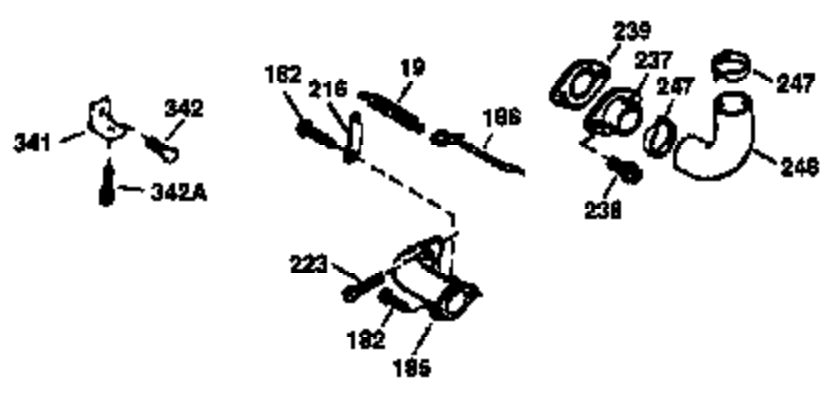

ILLUSTRATION SHOWS TYPICAL PARTS ONLY. ORDER BY PART NUMBER. PARTS NOT LISTED ARE SUPPLIED BY OEM.

VIEW 2 OF 3

Ref #	Part Number	Qty	Description
12A	33886	1	Breather Tube
19	31361	1	Extension Spring
69	35261	1	* Mounting Flange Gasket
70	34311D	1	Mounting Flange (Incl. 72 thru 83)
72	36083	1	Oil Drain Plug
75	27897	1	Oil Seal
86	650488	6	Screw, 1/4-20 x 1-1/4"
182	6201	2	Screw, 1/4-28 x 7/8"
185	31384A	1	Intake Pipe (Incl. 224)
186	34358	1	Governor Link
223	650451	2	Screw, 1/4-20 x 1"
238	650932	2	Screw, 10-32 x 49/64"
239	34338	1	* Air Cleaner Gasket
245	35066	1	Air Cleaner Filter
250	35065	1	Air Cleaner Cover
275B	391020	1	Spark Arrestor Muffler (Incl. 277A)(Optional)
277A	650795	2	Screw, 1/4-20 x 2-1/4" (Optional)
287	650926	2	Screw, 8-32 x 21/64"
298	28763	3	Screw, 10-32 x 35/64"
300	34369B	1	Fuel Tank (Incl. 292 & 301)
301	35355	1	Fuel Cap
390	590694	1	Rewind Starter (NOTE: This engine could have been built with 590686 starter. Refer to the design of the air intake louvers for part identification. Individual starter parts do not interchange.)