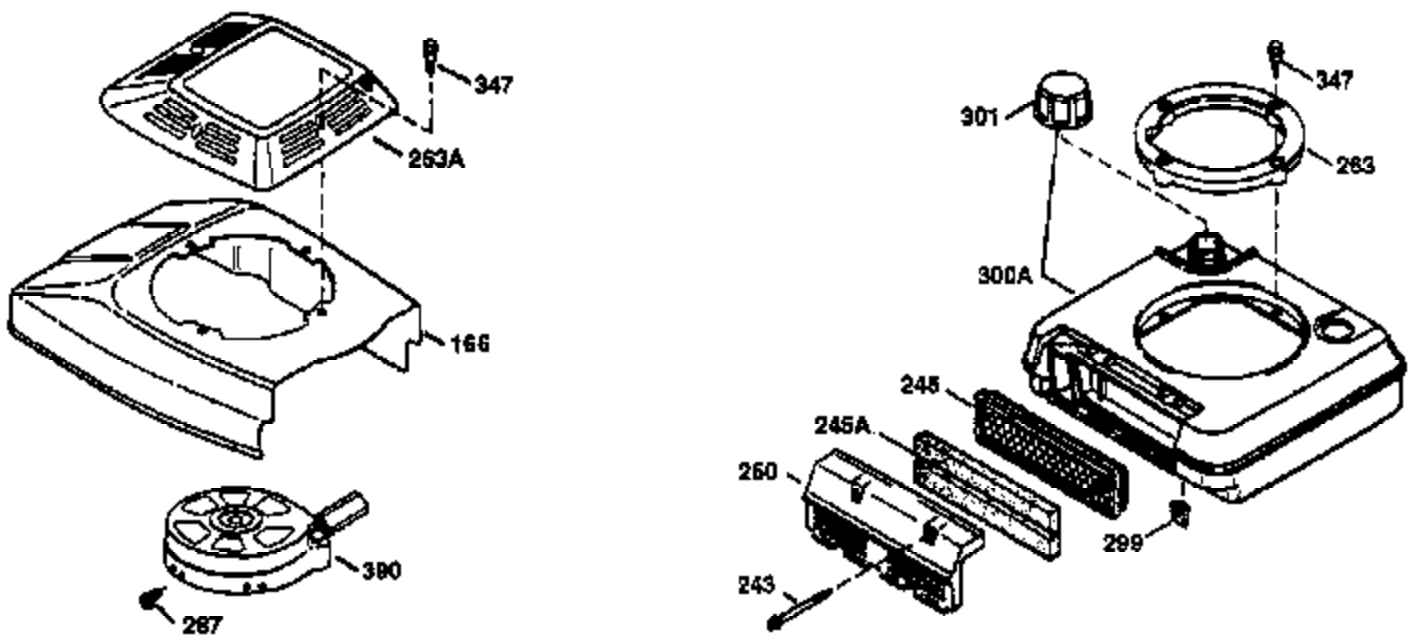

ILLUSTRATION SHOWS TYPICAL PARTS ONLY. ORDER BY PART NUMBER. PARTS NOT LISTED ARE SUPPLIED BY OEM.

VIEW 2 OF 3

Ref #	Part Number	Qty	Description
12A	33886	1	Breather Tube
19	31361	1	Extension Spring
69	35261	1	* Mounting Flange Gasket
70	34311D	1	Mounting Flange (Incl. 72 thru 83)
72	36083	1	Oil Drain Plug
75	27897	1	Oil Seal
86	650488	6	Screw, 1/4-20 x 1-1/4"
182	6201	2	Screw, 1/4-28 x 7/8"
185	31384A	1	Intake Pipe (Incl. 224)
186	34358	1	Governor Link
223	650451	2	Screw, 1/4-20 x 1"
238	650932	2	Screw, 10-32 x 49/64"
239	34338	1	* Air Cleaner Gasket
245	35066	1	Air Cleaner Filter
250	35065	1	Air Cleaner Cover
275B	391020	1	Spark Arrestor Muffler (Incl. 277A)(Optional)
277A	650795	2	Screw, 1/4-20 x 2-1/4" (Optional)
287	650926	2	Screw, 8-32 x 21/64"
298	28763	3	Screw, 10-32 x 35/64"
300	34369B	1	Fuel Tank (Incl. 292 & 301)
301	35355	1	Fuel Cap
390	590694	1	Rewind Starter (NOTE: This engine could have been built with 590686 starter. Refer to the design of the air intake louvers for part identification. Individual starter parts do not interchange.)