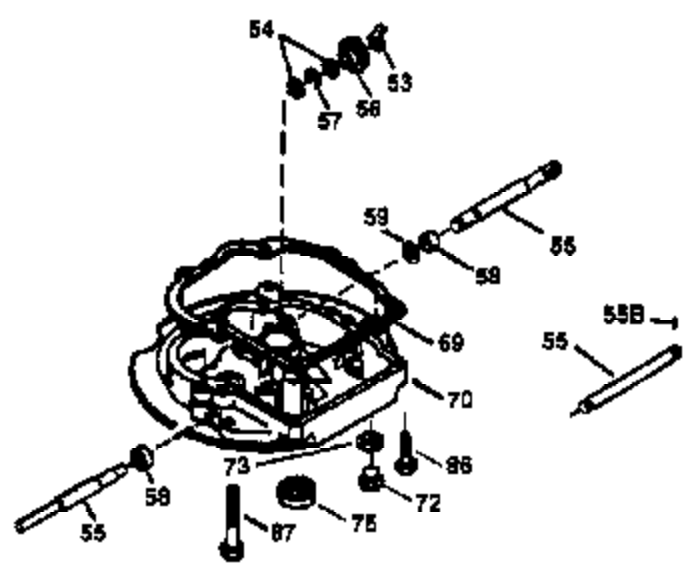

ILLUSTRATION SHOWS TYPICAL PARTS ONLY. ORDER BY PART NUMBER. PARTS NOT LISTED ARE SUPPLIED BY OEM.

VIEW 2 OF 3

Ref #	Part Number	Qty	Description
12A	33886	1	Breather Tube
19	31361	1	Extension Spring
69	35261	1	* Mounting Flange Gasket
70	34311D	1	Mounting Flange (Incl. 72 thru 83)
72	36083	1	Oil Drain Plug
75	27897	1	Oil Seal
86	650488	6	Screw, 1/4-20 x 1-1/4"
182	6201	2	Screw, 1/4-28 x 7/8"
185	31384A	1	Intake Pipe (Incl. 224)
186	34358	1	Governor Link
223	650451	2	Screw, 1/4-20 x 1"
238	650932	2	Screw, 10-32 x 49/64"
239	34338	1	* Air Cleaner Gasket
245	35066	1	Air Cleaner Filter
250	35065	1	Air Cleaner Cover
275B	391020	1	Spark Arrestor Muffler (Incl. 277A)(Optional)
277A	650795	2	Screw, 1/4-20 x 2-1/4" (Optional)
287	650926	2	Screw, 8-32 x 21/64"
298	28763	3	Screw, 10-32 x 35/64"
300	34369B	1	Fuel Tank (Incl. 292 & 301)
301	35355	1	Fuel Cap
390	590694	1	Rewind Starter (NOTE: This engine could have been built with 590686 starter. Refer to the design of the air intake louvers for part identification. Individual starter parts do not interchange.)