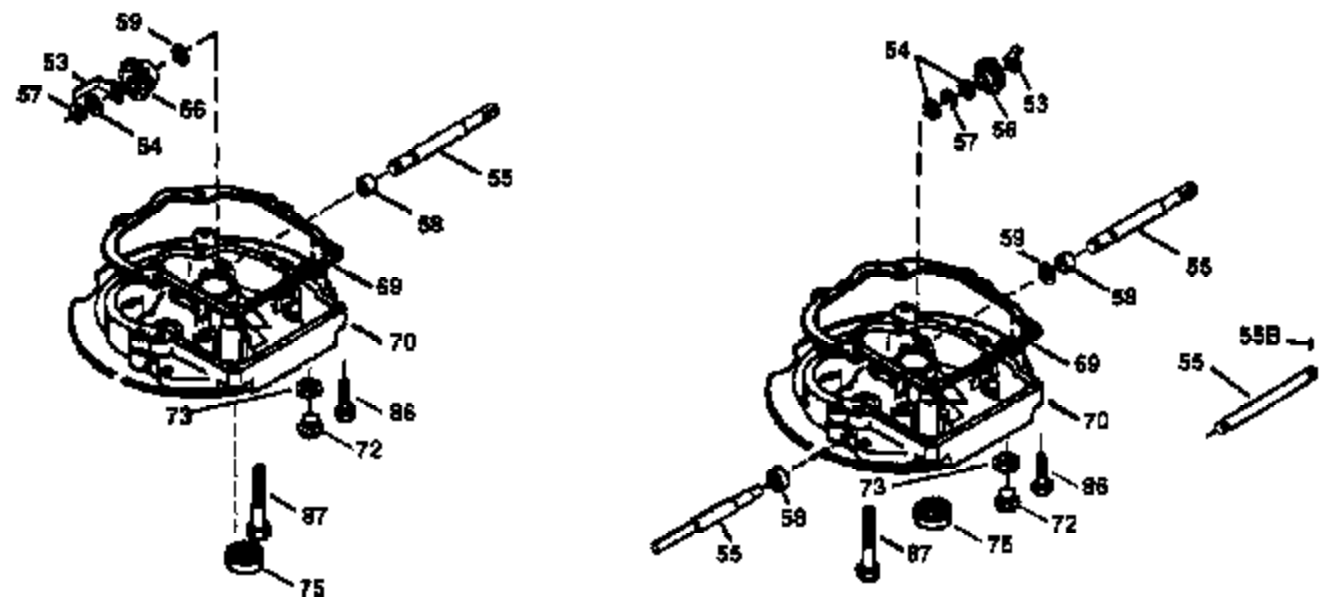

ILLUSTRATION SHOWS TYPICAL PARTS ONLY. ORDER BY PART NUMBER. PARTS NOT LISTED ARE SUPPLIED BY OEM.

VIEW 2 OF 3

Ref #	Part Number	Qty	Description
19	35998	1	Extension Spring
69	35261	1	* Mounting Flange Gasket
70	34311D	1	Mounting Flange (Incl. 72 thru 83)
72	36083	1	Oil Drain Plug
75	27897	1	Oil Seal
86	650488	6	Screw, 1/4-20 x 1-1/4"
182	6201	2	Screw, 1/4-28 x 7/8"
185	31384A	1	Intake Pipe (Incl. 224)
186	36201	1	Governor Link
223	650451	2	Screw, 1/4-20 x 1"
238	650806	2	Screw, 10-32 x 5/8"
239	34338	1	* Air Cleaner Gasket
245	34340	1	Air Cleaner Filter
250	34341B	1	Air Cleaner Cover
263	36214	1	Trim Ring
287	650926	2	Screw, 8-32 x 21/64"
300	35586	1	Fuel Tank (Incl. 292 & 301)
301	35355	1	Fuel Cap
390	590694	1	Rewind Starter (NOTE: This engine could have been built with 590686 starter. Refer to the design of the air intake louvers for part identification. Individual starter parts do not interchange.)