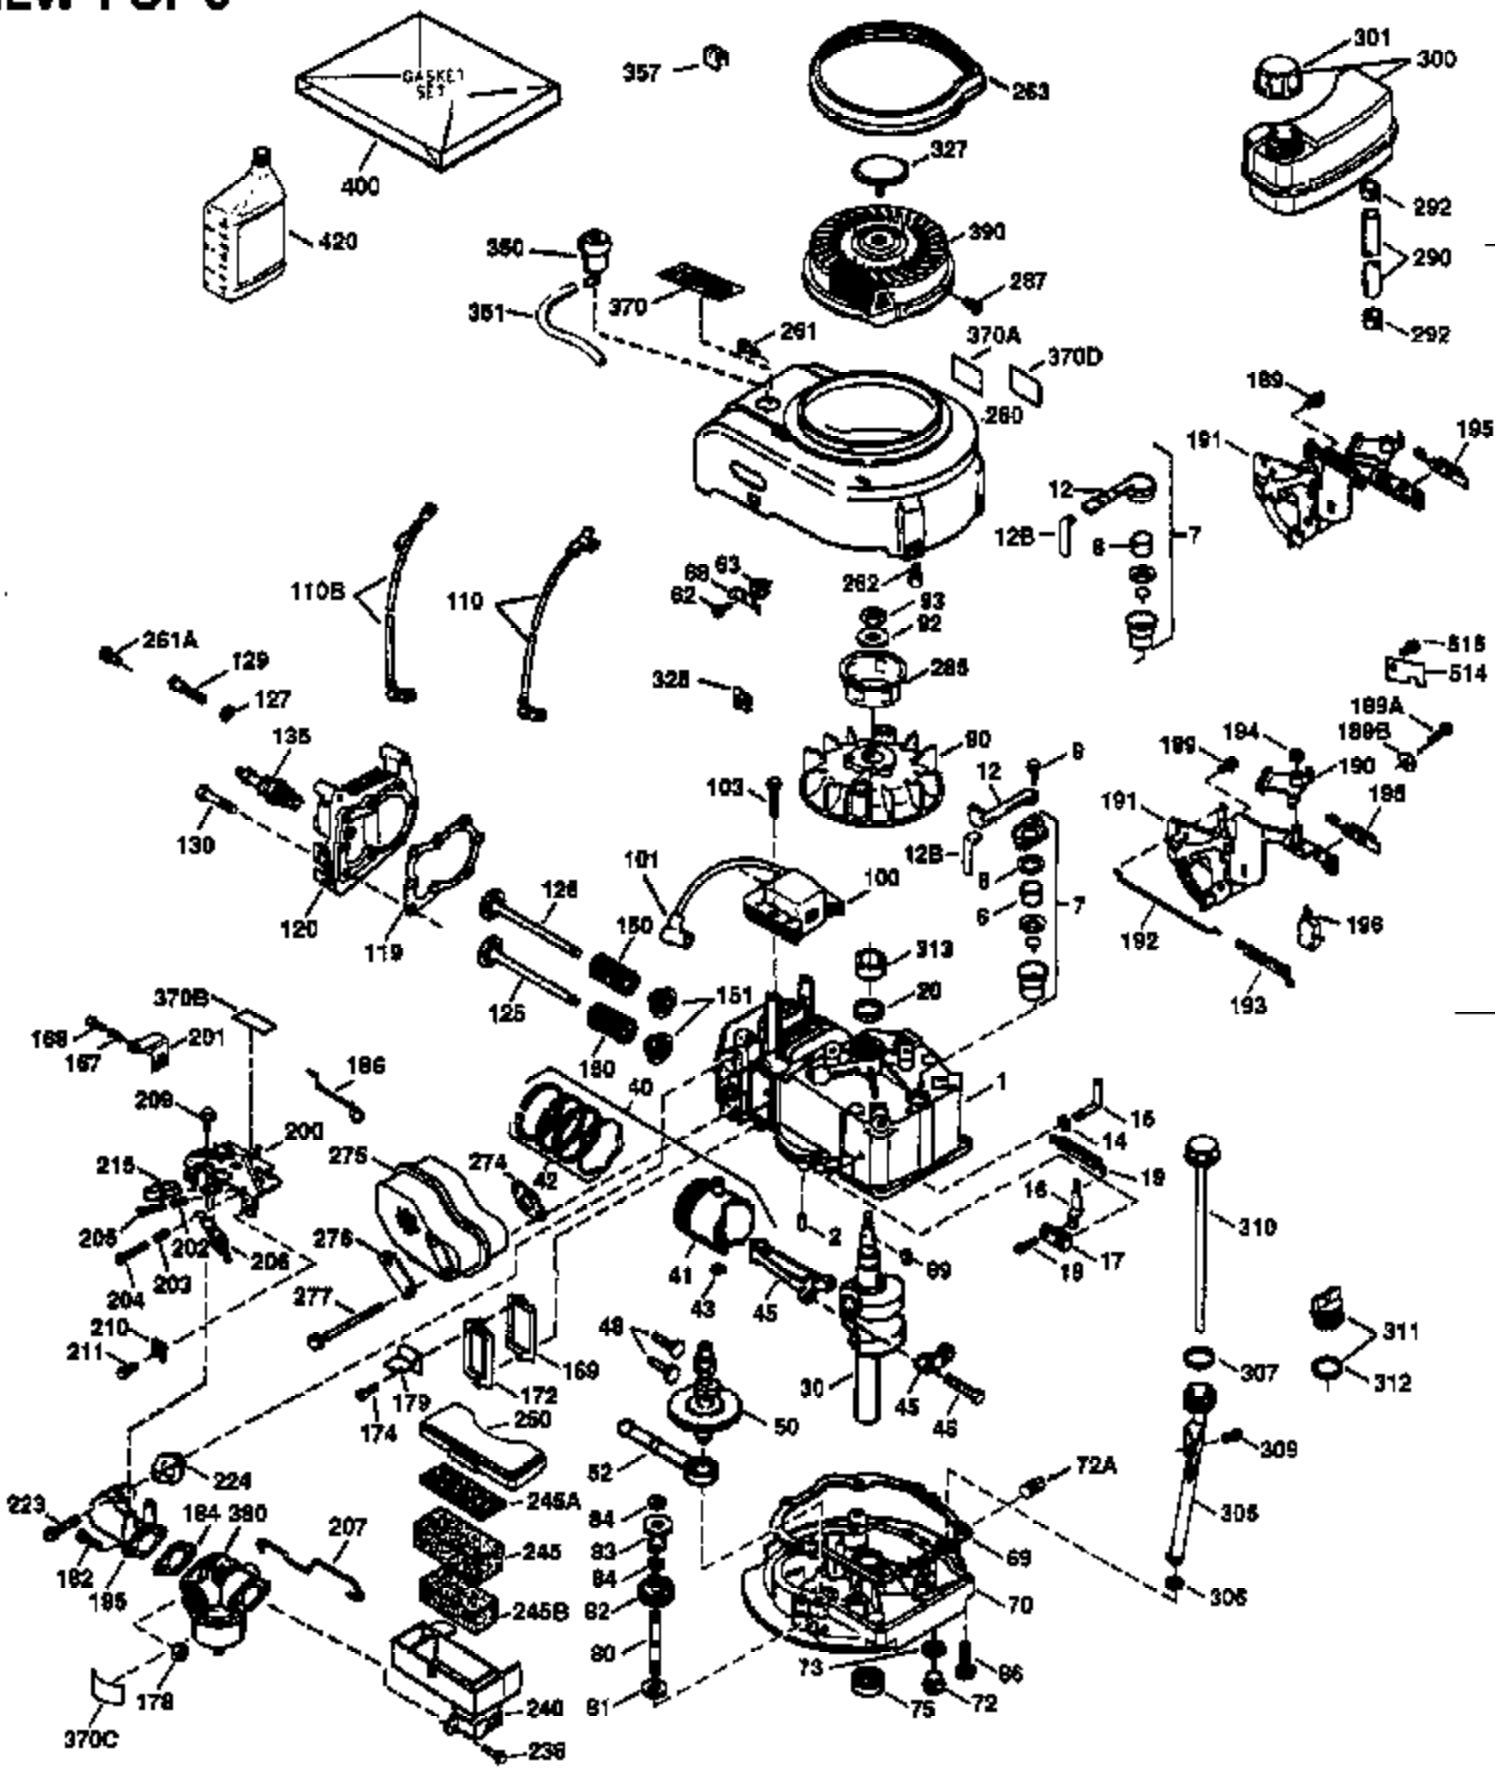

# VIEW 1 OF 3

Ref #	Part Number	Qty	Description
1	36478	1	Cylinder (Incl. 2,20 & 125)
2	26727	2	Dowel Pin
6	33734	1	Breather Element
7	34214A	1	Breather Ass'y. (Incl.6,8,9,12 & 12B)
8	33735	1	* Breather Gasket
9	30200	2	Screw, 10-24 x 9/16"
12	33886	1	Breather Tube
12B	34695	1	Breather Tube Elbow
14	28277	1	Washer
15	30589	1	Governor Rod
16	31383A	1	Governor Lever
17	31335	1	Governor Lever Clamp
18	650548	1	Screw, 8-32 x 5/16"
19	31361	1	Extension Spring
20	32600	1	Oil Seal
30	35798	1	Crankshaft
40	36073	1	Piston, Pin & Ring Set (Std.)
40	36074	1	Piston, Pin & Ring Set (.010" OS)
40	36075	1	Piston, Pin & Ring Set (.020" OS)
41	36070	1	Piston & Pin Ass'y. (Std.) (Incl. 43)
41	36071	1	Piston & Pin Ass'y. (.010" OS) (Incl. 43)
41	36072	1	Piston & Pin Ass'y. (.020" OS) (Incl. 43)
42	36076	1	Ring Set (Std.)
42	36077	1	Ring Set (.010" OS)
42	36078	1	Ring Set (.020" OS)
43	20381	2	Piston Pin Retaining Ring
45	30963B	1	Connecting Rod (Incl. 46)
46	32610A	2	Connecting Rod Bolt
48	27241	2	Valve Lifter
50	35990	1	Camshaft (BCR)
52	29914	1	Oil Pump Ass'y.
69	35261	1	* Mounting Flange Gasket
70	34311D	1	Mounting Flange (Incl. 72 thru 83)
72	36083	1	Oil Drain Plug
75	27897	1	Oil Seal
80	30574A	1	Governor Shaft
81	30590A	1	Washer
82	30591	1	Governor Gear Ass'y. (Incl. 81)
83	30588A	1	Governor Spool
86	650488	6	Screw, 1/4-20 x 1-1/4"
89	611004	1	Flywheel Key
90	611112	1	Flywheel
92	650815	1	Belleville Washer
93	650816	1	Flywheel Nut
100	34443A	1	Solid State Ignition
101	610118	1	Spark Plug Cover
103	650814	2	Screw, Torx T-15, 10-24 x 1"
110	34961	1	Ground Wire
119	36477	1	* Cylinder Head Gasket
120	36476	1	Cylinder Head
125	36471	1	Exhaust Valve (Std.) (Incl. 151)
125	36472	1	Exhaust Valve (1/32" OS) (Incl. 151)
126	29314B	1	Intake Valve (Std.) (Incl. 151)
126	29315C	1	Intake Valve (1/32" OS) (Incl. 151)
130	6021A	8	Screw, 5/16-18 x 1-1/2"
135	35395	1	Resistor Spark Plug (RJ19LM)
150	35991	2	Valve Spring
151	31673	2	Valve Spring Cap