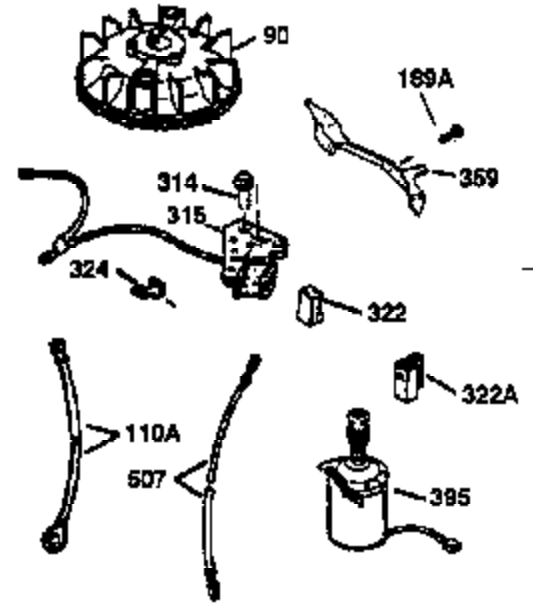

ILLUSTRATION SHOWS TYPICAL PARTS ONLY. ORDER BY PART NUMBER. PARTS NOT LISTED ARE SUPPLIED BY OEM.

VIEW 3 OF 3

Ref #	Part Number	Qty	Description
90	611112	1	Flywheel
238	650932	2	Screw, 10-32 x 49/64"
239	34338	1	* Air Cleaner Gasket
241	35797	1	Air Cleaner Collar
245	35066	1	Air Cleaner Filter
250	35065	1	Air Cleaner Cover
275	36473	1	Muffler (Incl. 277)
277	650988	2	Screw, 1/4-20 x 2-5/16"