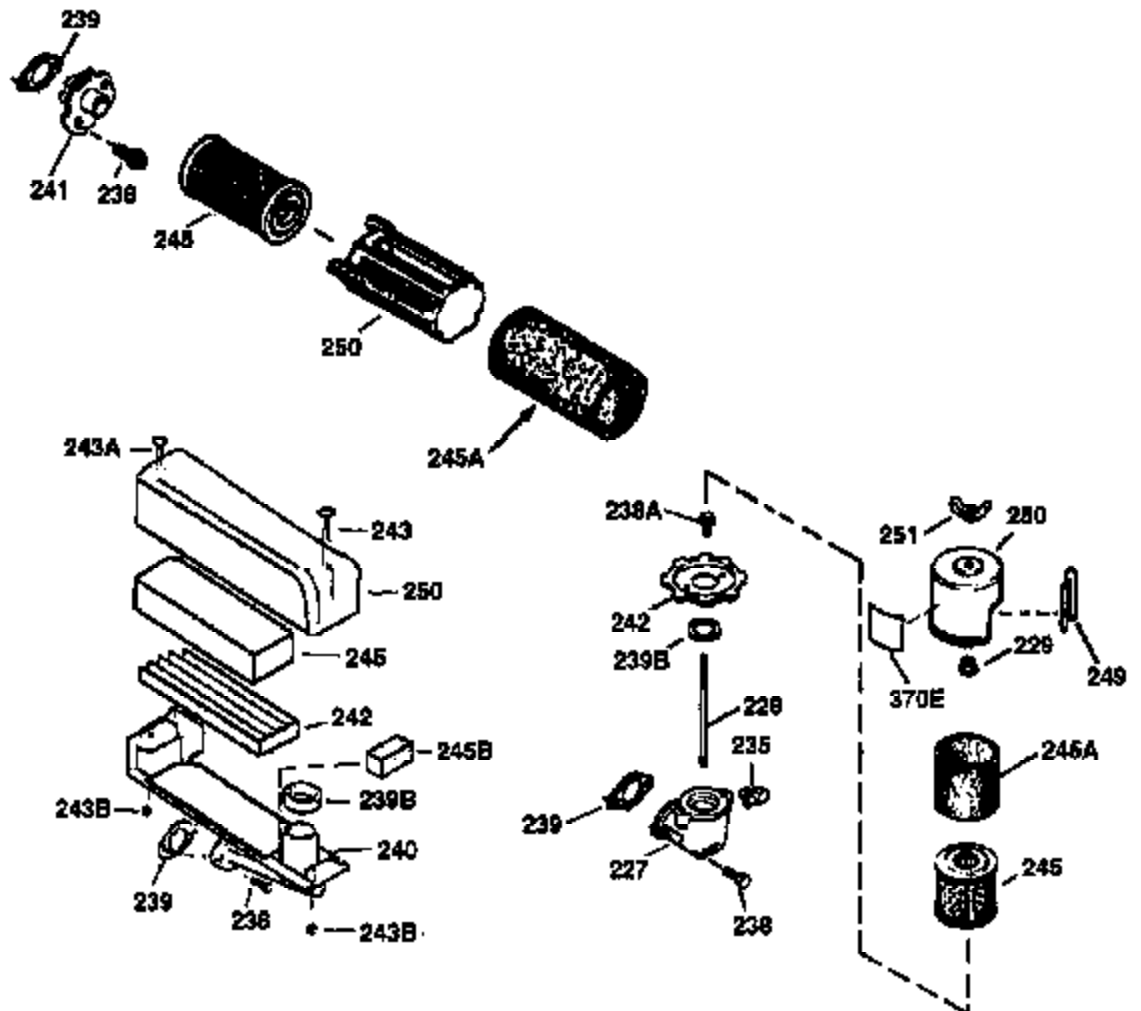

ILLUSTRATION SHOWS TYPICAL PARTS ONLY. ORDER BY PART NUMBER. PARTS NOT LISTED ARE SUPPLIED BY OEM.

VIEW 3 OF 3

Ref #	Part Number	Qty	Description
90	611112	1	Flywheel
238	650932	2	Screw, 10-32 x 49/64"
239	34338	1	* Air Cleaner Gasket
241	35797	1	Air Cleaner Collar
245	35066	1	Air Cleaner Filter
250	35065	1	Air Cleaner Cover
275	36473	1	Muffler (Incl. 277)
277	650988	2	Screw, 1/4-20 x 2-5/16"