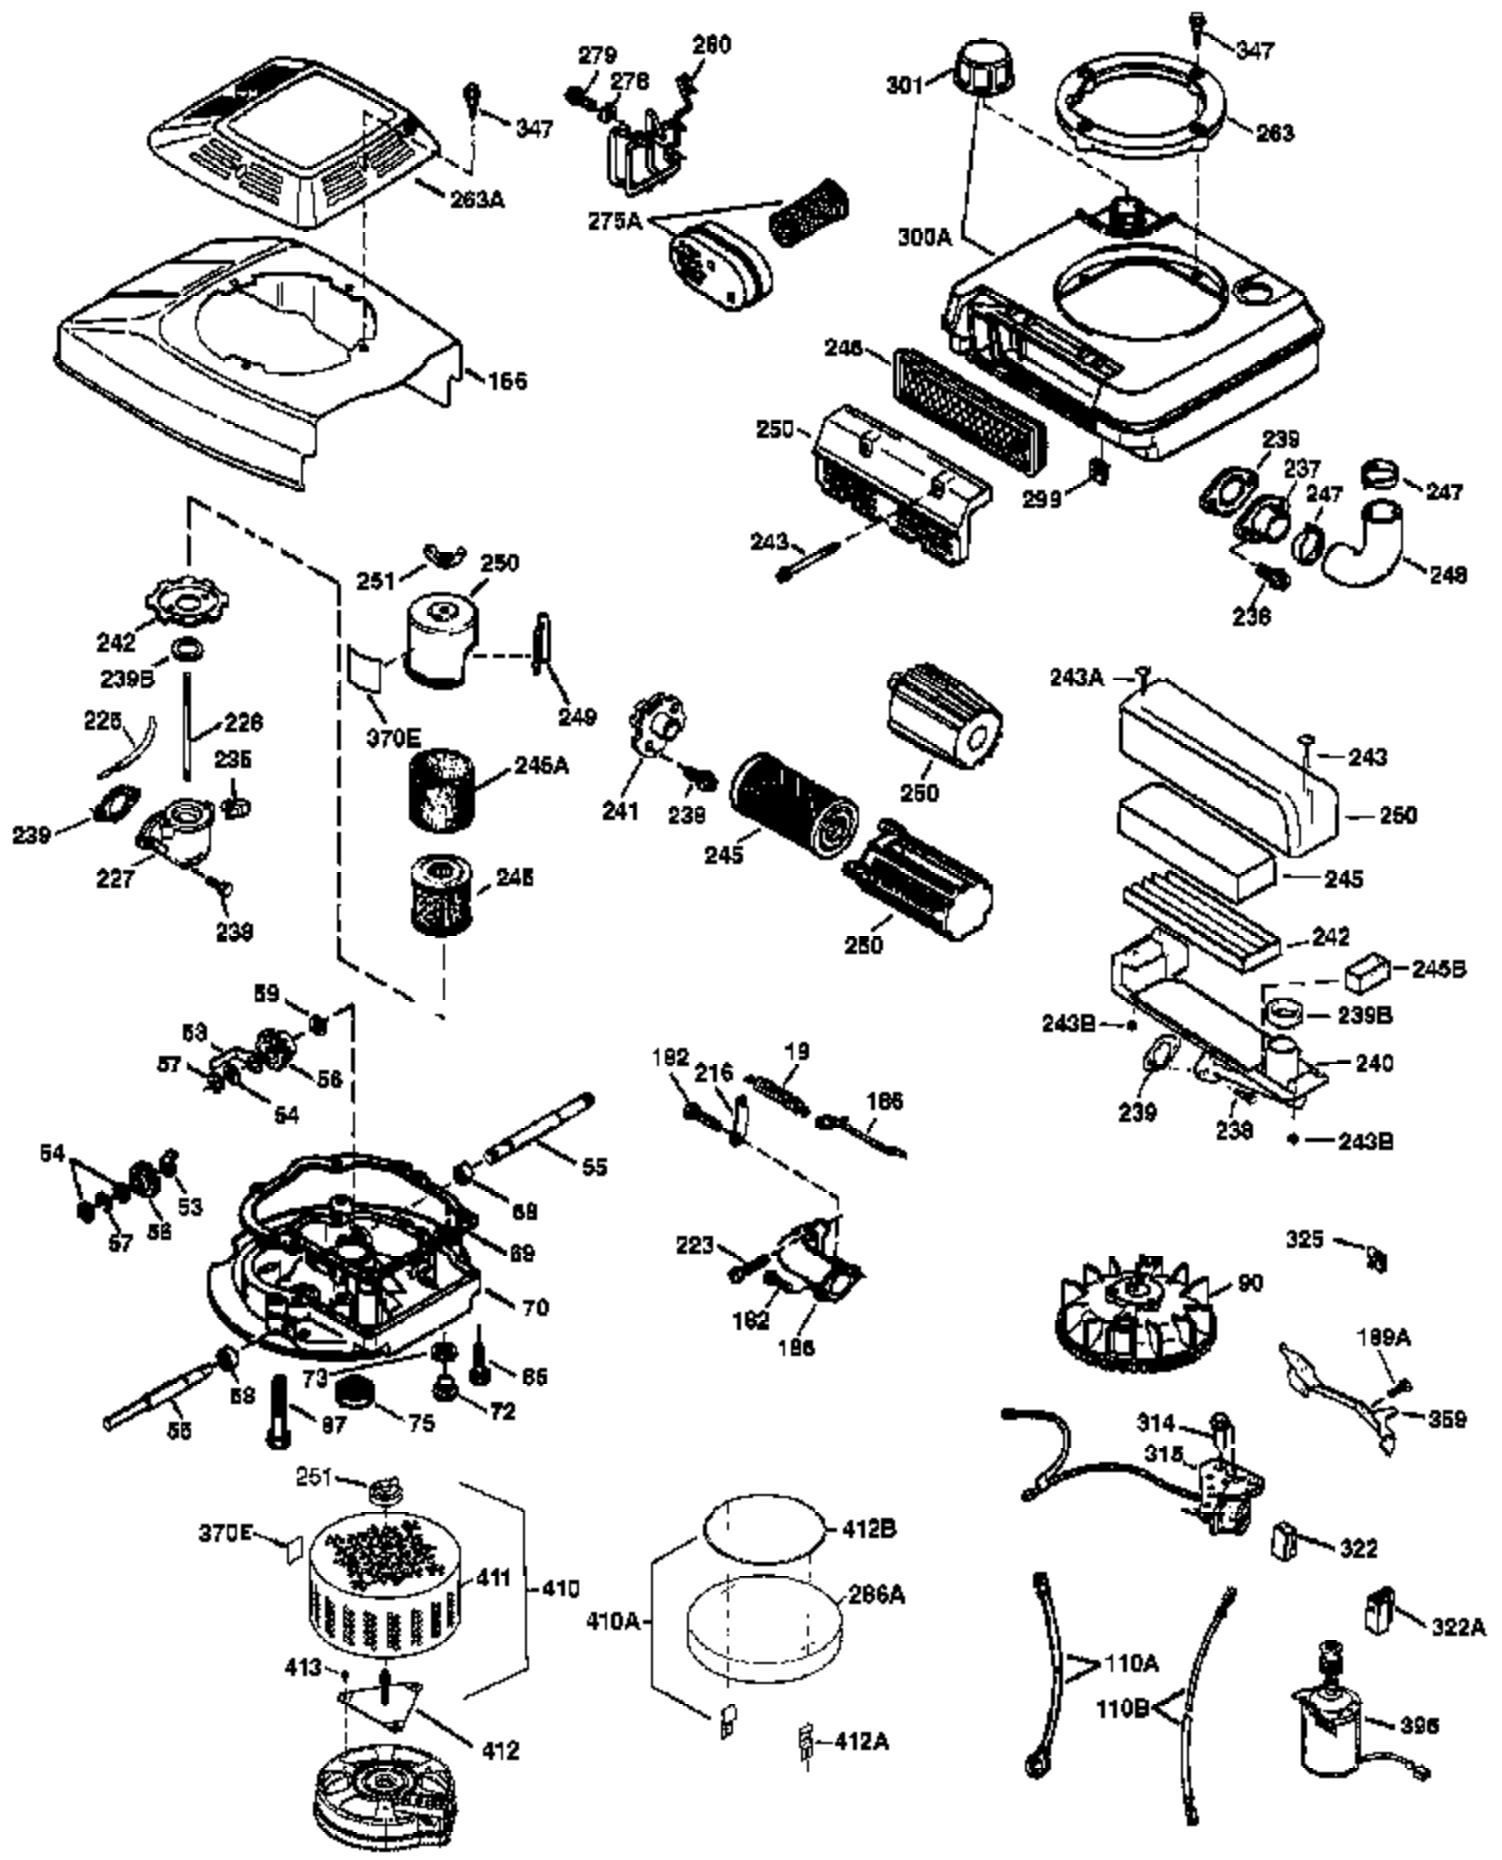

Ref #	Part Number	Qty	Description
19	31361	1	Extension Spring
69	35261	1	* Mounting Flange Gasket
70	34311D	1	Mounting Flange (Incl. 72 thru 83)
72	36083	1	Oil Drain Plug
75	27897	1	Oil Seal
86	650488	6	Screw, 1/4-20 x 1-1/4"
90	611112	1	Flywheel
166	36600	1	Engine Shroud
182	6201	2	Screw, 1/4-28 x 7/8"
185	36544	1	Intake Pipe
186	34337	1	Governor Link
223	650451	2	Screw, 1/4-20 x 1"
238	650932	2	Screw, 10-32 x 49/64"
239	34338	1	* Air Cleaner Gasket
241	35797	1	Air Cleaner Collar
245	35066	1	Air Cleaner Filter
250	35986	1	Air Cleaner Cover
301	35355	1	Fuel Cap
347	650898A	3	Screw, 10-32 x 27/32"
380	632078A	1	Carburetor (Incl. 184)