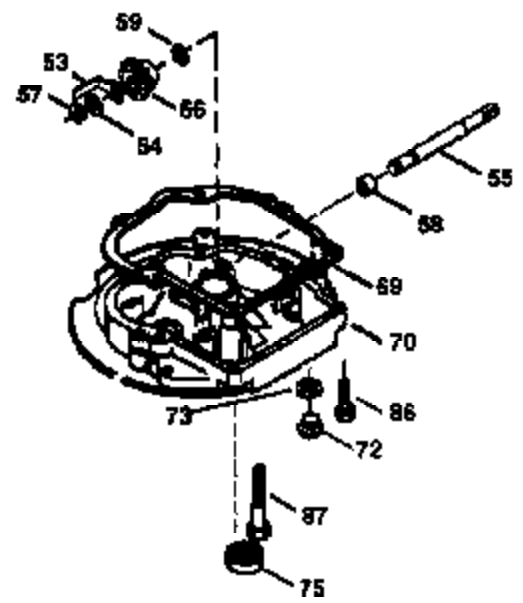

ILLUSTRATION SHOWS TYPICAL PARTS ONLY. ORDER BY PART NUMBER. PARTS NOT LISTED ARE SUPPLIED BY OEM.

VIEW 2 OF 3

Ref #	Part Number	Qty	Description
12A	36558	1	Breather Cover & Tube (Incl. 12B)
19	31361	1	Extension Spring
69	35261	1	* Mounting Flange Gasket
70	34311D	1	Mounting Flange (Incl. 72 thru 83)
72	36083	1	Oil Drain Plug
75	27897	1	Oil Seal
86	650488	6	Screw, 1/4-20 x 1-1/4"
182	6201	2	Screw, 1/4-28 x 7/8"
185	36544	1	Intake Pipe
186	34337	1	Governor Link
223	650451	2	Screw, 1/4-20 x 1"
238	650932	2	Screw, 10-32 x 49/64"
239	34338	1	* Air Cleaner Gasket
245	35066	1	Air Cleaner Filter
250	35986	1	Air Cleaner Cover
287	650926	2	Screw, 8-32 x 21/64"
300	35586	1	Fuel Tank (Incl. 292 & 301)
301	35355	1	Fuel Cap
390	590702	1	Rewind Starter (NOTE: This engine could have been built with 590739 starter. Refer to the design of the rope pulley strength ribs for part identification. Individual starter parts do not interchange. Refer to service bulletin 116).