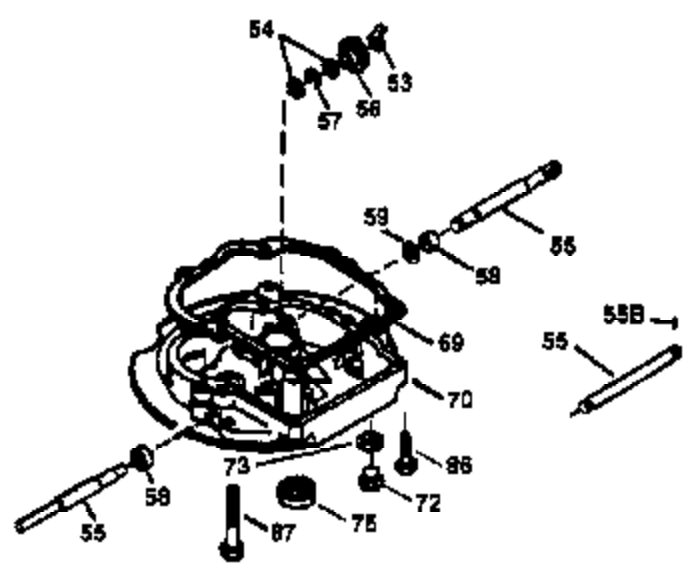

ILLUSTRATION SHOWS TYPICAL PARTS ONLY. ORDER BY PART NUMBER. PARTS NOT LISTED ARE SUPPLIED BY OEM.

VIEW 2 OF 3

Ref #	Part Number	Qty	Description
12A	36558	1	Breather Cover & Tube (Incl. 12B)
19	31361	1	Extension Spring
69	35261	1	* Mounting Flange Gasket
70	34311D	1	Mounting Flange (Incl. 72 thru 83)
72	36083	1	Oil Drain Plug
75	27897	1	Oil Seal
86	650488	6	Screw, 1/4-20 x 1-1/4"
182	6201	2	Screw, 1/4-28 x 7/8"
185	36544	1	Intake Pipe
186	34337	1	Governor Link
223	650451	2	Screw, 1/4-20 x 1"
238	650932	2	Screw, 10-32 x 49/64"
239	34338	1	* Air Cleaner Gasket
245	35066	1	Air Cleaner Filter
250	35986	1	Air Cleaner Cover
287	650926	2	Screw, 8-32 x 21/64"
300	35586	1	Fuel Tank (Incl. 292 & 301)
301	35355	1	Fuel Cap
390	590702	1	Rewind Starter (NOTE: This engine could have been built with 590739 starter. Refer to the design of the rope pulley strength ribs for part identification. Individual starter parts do not interchange. Refer to service bulletin 116).