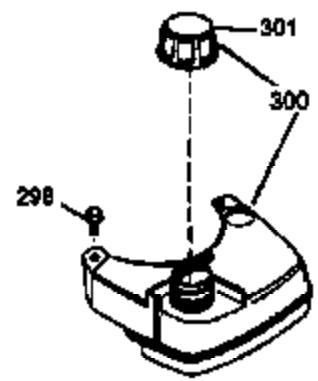

ILLUSTRATION SHOWS TYPICAL PARTS ONLY. ORDER BY PART NUMBER. PARTS NOT LISTED ARE SUPPLIED BY OEM.

VIEW 2 OF 3

Ref #	Part Number	Qty	Description
12A	36558	1	Breather Cover & Tube (Incl. 12B)
19	31361	1	Extension Spring
69	35261	1	* Mounting Flange Gasket
70	34311D	1	Mounting Flange (Incl. 72 thru 83)
72	36083	1	Oil Drain Plug
75	27897	1	Oil Seal
86	650488	6	Screw, 1/4-20 x 1-1/4"
182	6201	2	Screw, 1/4-28 x 7/8"
185	36544	1	Intake Pipe
186	34337	1	Governor Link
223	650451	2	Screw, 1/4-20 x 1"
238	650932	2	Screw, 10-32 x 49/64"
239	34338	1	* Air Cleaner Gasket
245	35066	1	Air Cleaner Filter
250	35986	1	Air Cleaner Cover
287	650926	2	Screw, 8-32 x 21/64"
300	35586	1	Fuel Tank (Incl. 292 & 301)
301	35355	1	Fuel Cap
390	590702	1	Rewind Starter (NOTE: This engine could have been built with 590739 starter. Refer to the design of the rope pulley strength ribs for part identification. Individual starter parts do not interchange. Refer to service bulletin 116).