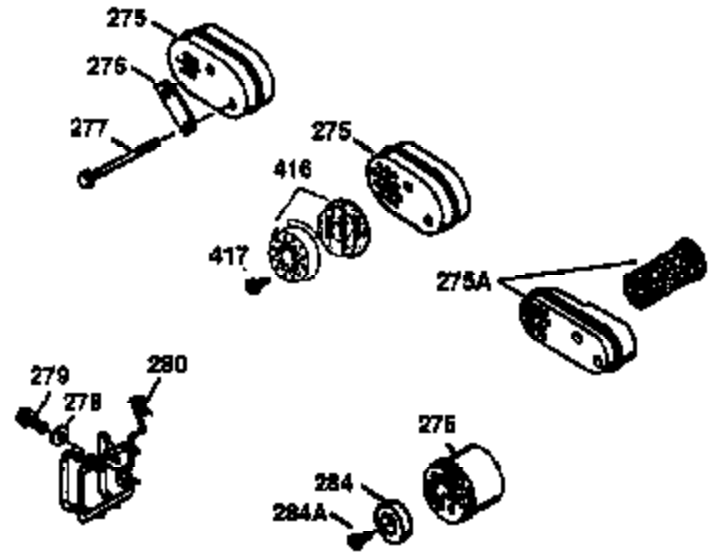

ILLUSTRATION SHOWS TYPICAL PARTS ONLY. ORDER BY PART NUMBER. PARTS NOT LISTED ARE SUPPLIED BY OEM.

VIEW 3 OF 3

Ref #	Part Number	Qty	Description
90	611112	1	Flywheel
238	650932	2	Screw, 10-32 x 49/64"
239	34338	1	* Air Cleaner Gasket
241	35797	1	Air Cleaner Body
245	35066	1	Air Cleaner Filter
250	35065	1	Air Cleaner Cover
275	36473	1	Muffler (Incl. 277)
277	650988	2	Screw, 1/4-20 x 2-5/16"
416	36085	1	Spark Arrestor Kit (Incl. 417)(Optional)
417	650760	1	Screw, 8-32 x 3/8"