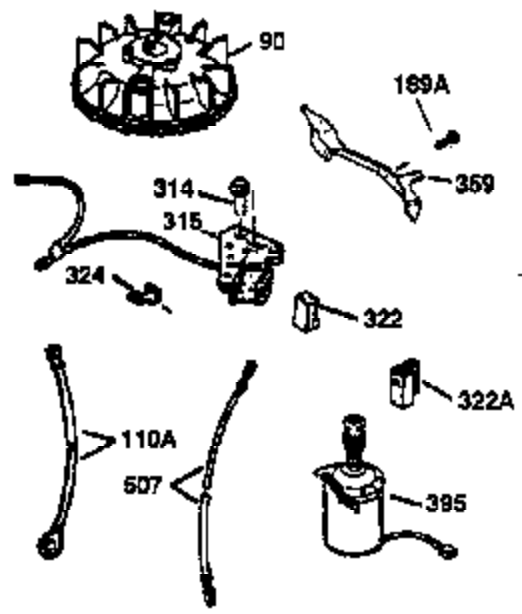

ILLUSTRATION SHOWS TYPICAL PARTS ONLY. ORDER BY PART NUMBER. PARTS NOT LISTED ARE SUPPLIED BY OEM.

VIEW 3 OF 3

Ref #	Part Number	Qty	Description
90	611112	1	Flywheel
238	650932	2	Screw, 10-32 x 49/64"
239	34338	1	* Air Cleaner Gasket
241	35797	1	Air Cleaner Body
245	35066	1	Air Cleaner Filter
250	35065	1	Air Cleaner Cover
275	36473	1	Muffler (Incl. 277)
277	650988	2	Screw, 1/4-20 x 2-5/16"
416	36085	1	Spark Arrestor Kit (Incl. 417)(Optional)
417	650760	1	Screw, 8-32 x 3/8"