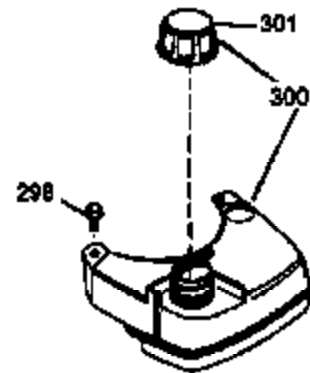

ILLUSTRATION SHOWS TYPICAL PARTS ONLY. ORDER BY PART NUMBER. PARTS NOT LISTED ARE SUPPLIED BY OEM.

VIEW 2 OF 3

Ref #	Part Number	Qty	Description
19	31361	1	Extension Spring
53	31745	1	Tang Washer
54	31747	1	Washer
55	35667	1	P.T.O. Shaft
56	31746	1	L.H. Worm Gear
57	31749	1	Retaining Ring
58	31744	1	Oil Seal
59	31787	1	Washer
69	35261	1	* Mounting Flange Gasket
70	33521E	1	Mounting Flange (Incl.58,72 thru 83)
72	36083	1	Oil Drain Plug
75	26208	1	Oil Seal
86	650488	5	Screw, 1/4-20 x 1-1/4"
87	650492	1	Screw, 1/4-20 x 2-1/4"
182	6201	2	Screw, 1/4-28 x 7/8"
185	31384A	1	Intake Pipe (Incl. 224)
186	34358	1	Governor Link
223	650451	2	Screw, 1/4-20 x 1"
238	650932	2	Screw, 10-32 x 49/64"
239	34338	1	* Air Cleaner Gasket
245	35066	1	Air Cleaner Filter
250	35065	1	Air Cleaner Cover
287	650926	2	Screw, 8-32 x 21/64"
298	28763	1	Screw, 10-32 x 35/64"
300	34369B	1	Fuel Tank (Incl. 292 & 301)
301	35355	1	Fuel Cap
390	590694	1	Rewind Starter (NOTE: This engine could have been built with 590686 starter. Refer to the design of the air intake louvers for part identification. Individual starter parts do not interchange.)