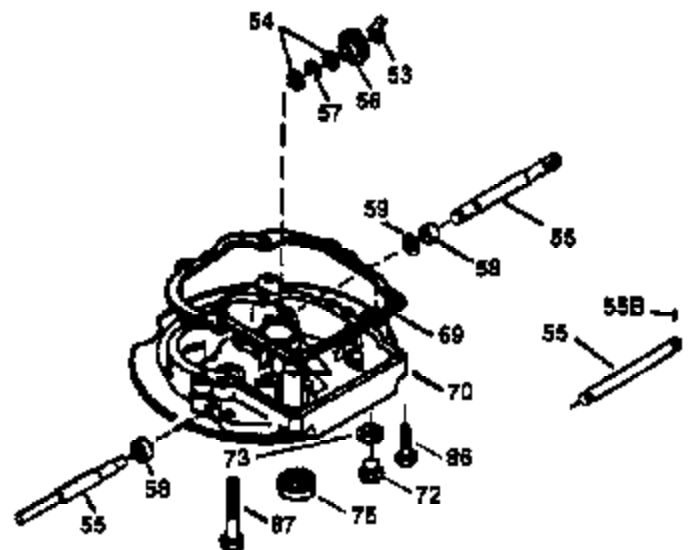

ILLUSTRATION SHOWS TYPICAL PARTS ONLY. ORDER BY PART NUMBER. PARTS NOT LISTED ARE SUPPLIED BY OEM.

VIEW 2 OF 3

Ref #	Part Number	Qty	Description
19	31361	1	Extension Spring
53	31745	1	Tang Washer
54	31747	1	Washer
55	35667	1	P.T.O. Shaft
56	31746	1	L.H. Worm Gear
57	31749	1	Retaining Ring
58	31744	1	Oil Seal
59	31787	1	Washer
69	35261	1	* Mounting Flange Gasket
70	33521E	1	Mounting Flange (Incl.58,72 thru 83)
72	36083	1	Oil Drain Plug
75	26208	1	Oil Seal
86	650488	5	Screw, 1/4-20 x 1-1/4"
87	650492	1	Screw, 1/4-20 x 2-1/4"
182	6201	2	Screw, 1/4-28 x 7/8"
185	31384A	1	Intake Pipe (Incl. 224)
186	34358	1	Governor Link
223	650451	2	Screw, 1/4-20 x 1"
238	650932	2	Screw, 10-32 x 49/64"
239	34338	1	* Air Cleaner Gasket
245	35066	1	Air Cleaner Filter
250	35065	1	Air Cleaner Cover
287	650926	2	Screw, 8-32 x 21/64"
298	28763	1	Screw, 10-32 x 35/64"
300	34369B	1	Fuel Tank (Incl. 292 & 301)
301	35355	1	Fuel Cap
390	590694	1	Rewind Starter (NOTE: This engine could have been built with 590686 starter. Refer to the design of the air intake louvers for part identification. Individual starter parts do not interchange.)