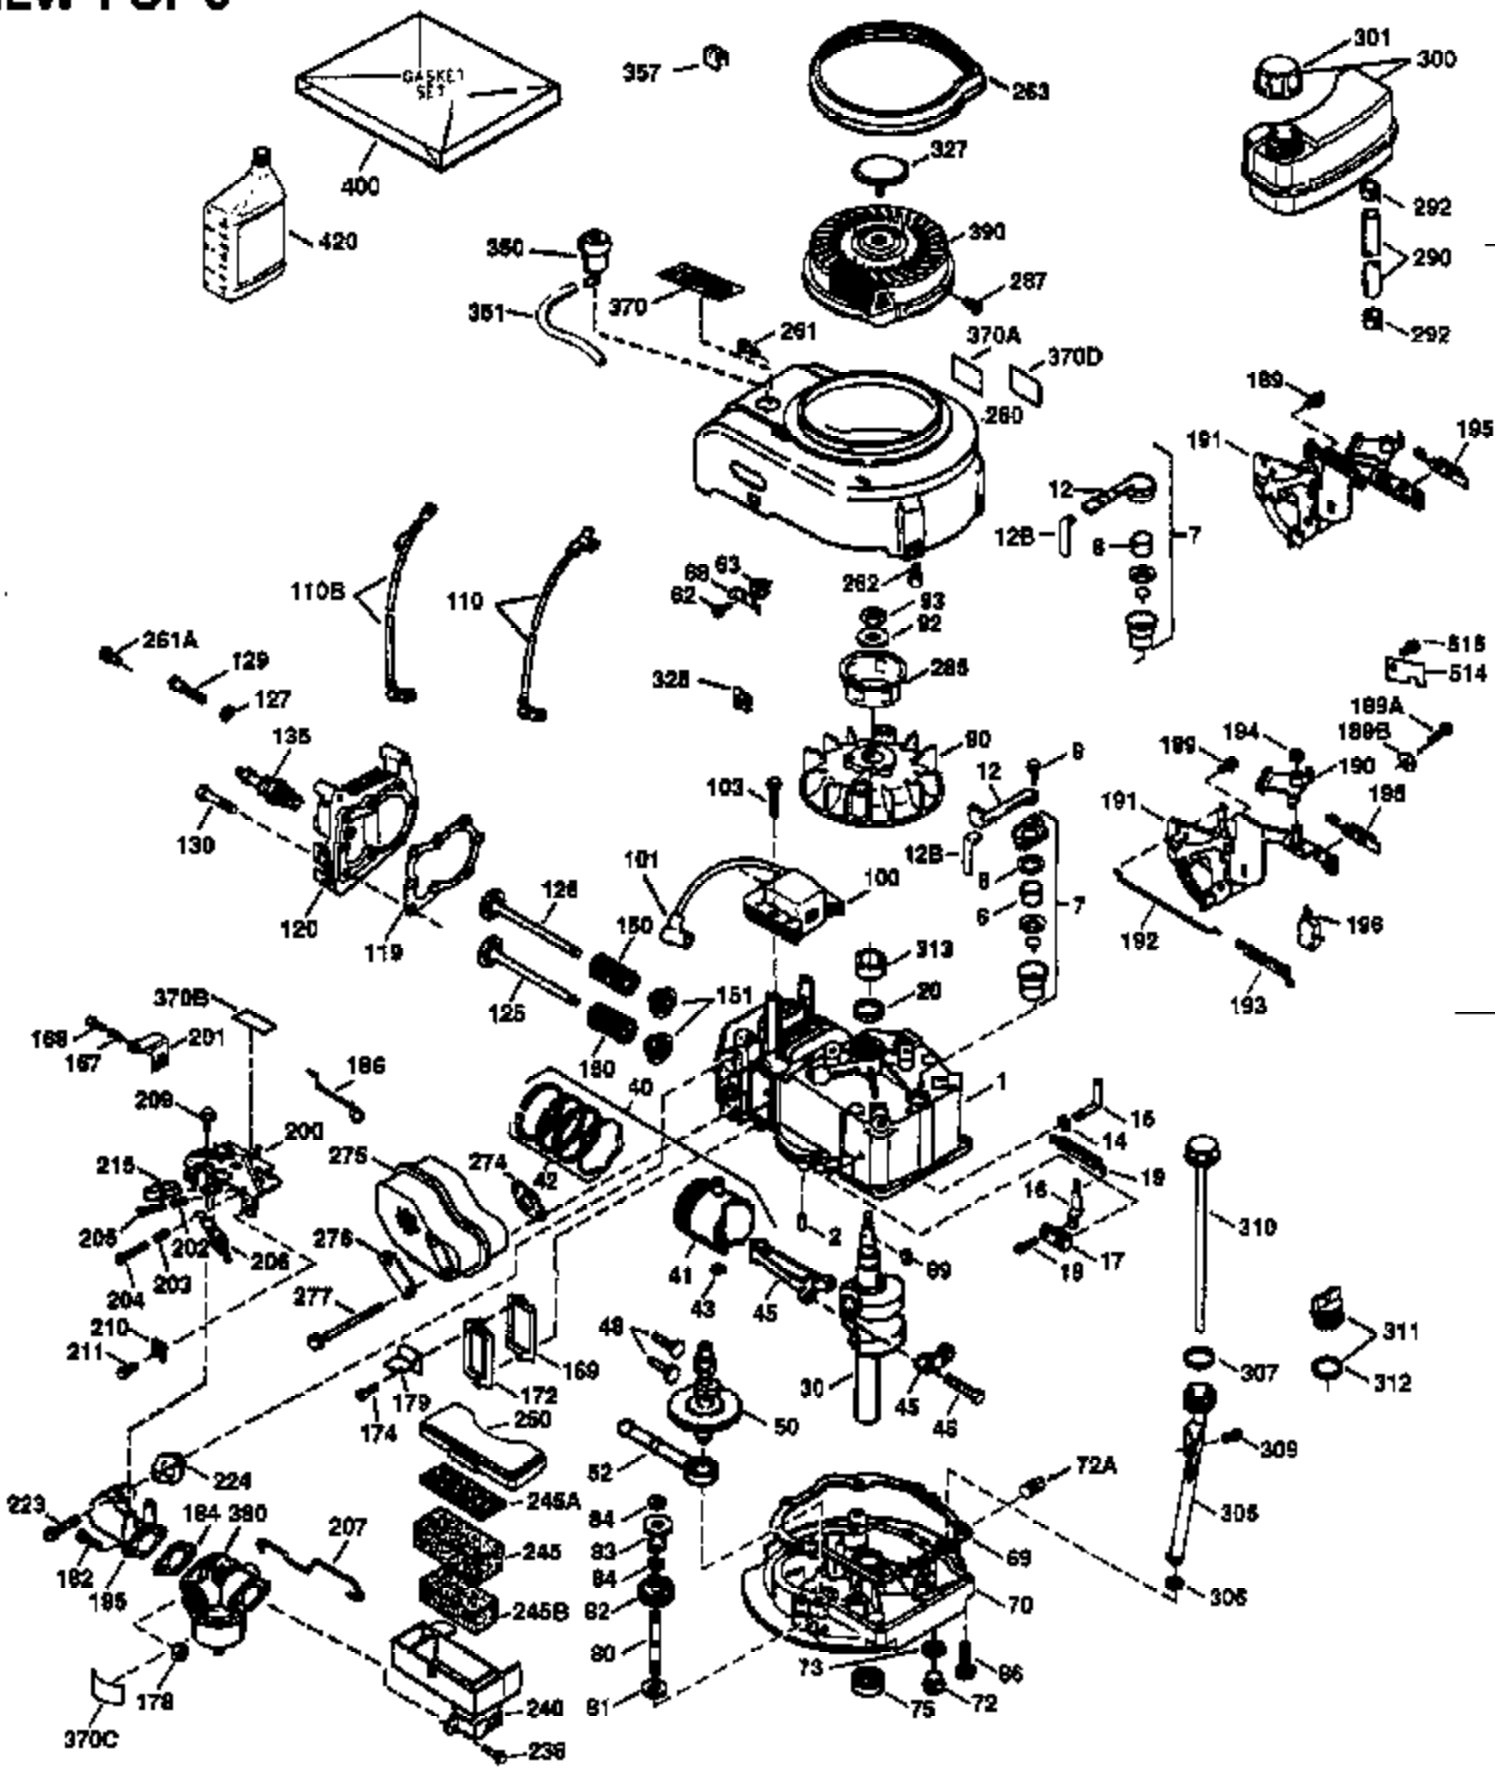

# VIEW 1 OF 3

Ref #	Part Number	Qty	Description
1	36478	1	Cylinder (Incl. 2,20 & 125)
2	26727	2	Dowel Pin
6	33734	1	Breather Element
7	34214A	1	Breather Ass'y. (Incl.6,8,9,12 & 12B)
8	33735	1	* Breather Gasket
9	30200	2	Screw, 10-24 x 9/16"
12	33886	1	Breather Tube
12B	34695	1	Breather Tube Elbow
14	28277	1	Washer
15	31513	1	Governor Rod (Incl. 14)
16	31383A	1	Governor Lever
17	31335	1	Governor Lever Clamp
18	650548	1	Screw, 8-32 x 5/16"
19	31361	1	Extension Spring
20	32600	1	Oil Seal
30	34759B	1	Crankshaft
40	36073	1	Piston, Pin & Ring Set (Std.)
40	36074	1	Piston, Pin & Ring Set (.010" OS)
40	36075	1	Piston, Pin & Ring Set (.020" OS)
41	36070	1	Piston & Pin Ass'y. (Std.) (Incl. 43)
41	36071	1	Piston & Pin Ass'y. (.010" OS) (Incl. 43)
41	36072	1	Piston & Pin Ass'y. (.020" OS) (Incl. 43)
42	36076	1	Ring Set (Std.)
42	36077	1	Ring Set (.010" OS)
42	36078	1	Ring Set (.020" OS)
43	20381	2	Piston Pin Retaining Ring
45	30963B	1	Connecting Rod (Incl. 46)
46	32610A	2	Connecting Rod Bolt
48	27241	2	Valve Lifter
50	35992	1	Camshaft (MCR)
52	29914	1	Oil Pump Ass'y.
69	35261	1	* Mounting Flange Gasket
70	33521E	1	Mounting Flange (Incl.58,72 thru 83)
72	36083	1	Oil Drain Plug
75	26208	1	Oil Seal
80	30574A	1	Governor Shaft
81	30590A	1	Washer
82	30591	1	Governor Gear Ass'y. (Incl. 81)
83	30588A	1	Governor Spool
86	650488	5	Screw, 1/4-20 x 1-1/4"
89	611004	1	Flywheel Key
90	611112	1	Flywheel
92	650815	1	Belleville Washer
93	650816	1	Flywheel Nut
100	34443A	1	Solid State Ignition
101	610118	1	Spark Plug Cover
103	650814	2	Screw, Torx T-15, 10-24 x 1"
110	34961	1	Ground Wire
119	36477	1	* Cylinder Head Gasket
120	36476	1	Cylinder Head
125	36471	1	Exhaust Valve (Std.) (Incl. 151)
125	36472	1	Exhaust Valve (1/32" OS) (Incl. 151)
126	29314B	1	Intake Valve (Std.) (Incl. 151)
126	29315C	1	Intake Valve (1/32" OS) (Incl. 151)
130	6021A	8	Screw, 5/16-18 x 1-1/2"
135	35395	1	Resistor Spark Plug (RJ19LM)
150	35991	2	Valve Spring
151	31673	2	Valve Spring Cap