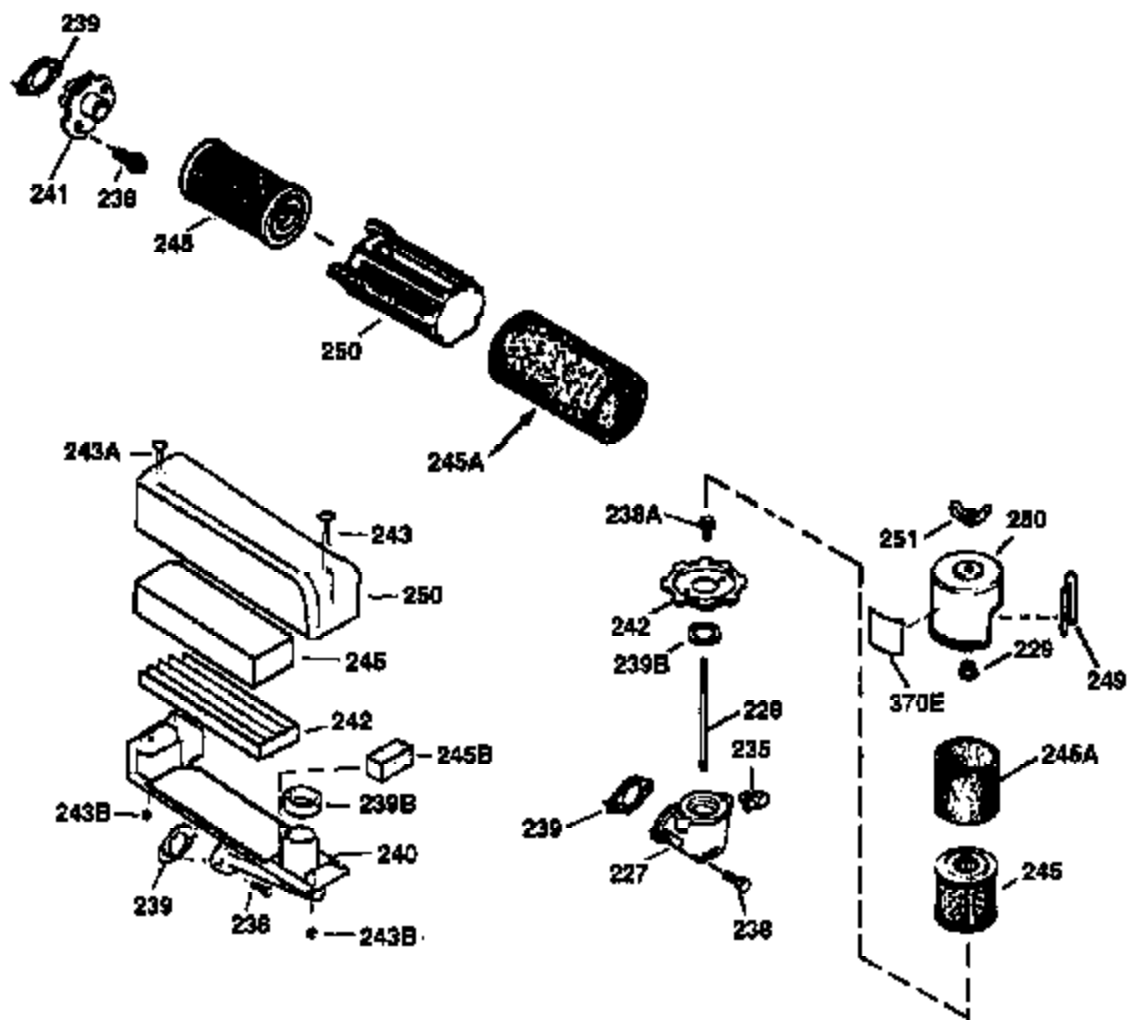

ILLUSTRATION SHOWS TYPICAL PARTS ONLY. ORDER BY PART NUMBER. PARTS NOT LISTED ARE SUPPLIED BY OEM.

VIEW 3 OF 3

Ref #	Part Number	Qty	Description
90	611112	1	Flywheel
238	650932	2	Screw, 10-32 x 49/64"
239	34338	1	* Air Cleaner Gasket
241	35797	1	Air Cleaner Body
245	35066	1	Air Cleaner Filter
250	35065	1	Air Cleaner Cover
275	36473	1	Muffler (Incl. 277)
277	650988	2	Screw, 1/4-20 x 2-5/16"
416	36085	1	Spark Arrestor Kit (Incl. 417)(Optional)
417	650760	1	Screw, 8-32 x 3/8"