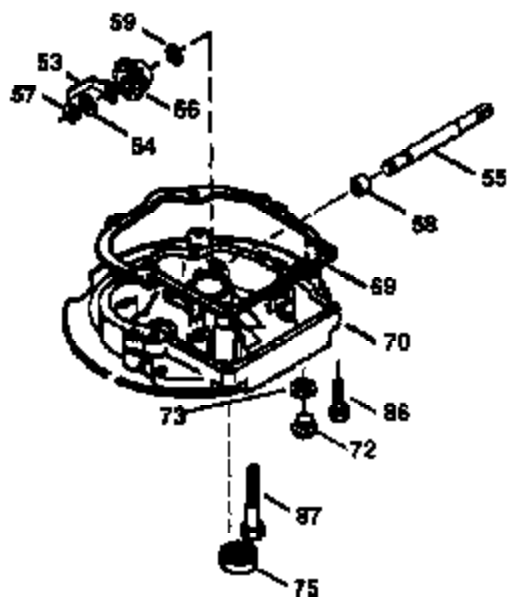

ILLUSTRATION SHOWS TYPICAL PARTS ONLY. ORDER BY PART NUMBER. PARTS NOT LISTED ARE SUPPLIED BY OEM.

VIEW 2 OF 3

Ref #	Part Number	Qty	Description
19	31361	1	Extension Spring
53	31745	1	Tang Washer
54	31747	1	Washer
55	35667	1	P.T.O. Shaft
56	31746	1	L.H. Worm Gear
57	31749	1	Retaining Ring
58	31744	1	Oil Seal
59	31787	1	Washer
69	35261	1	* Mounting Flange Gasket
70	33521E	1	Mounting Flange (Incl.58,72 thru 83)
72	36083	1	Oil Drain Plug
75	26208	1	Oil Seal
86	650488	5	Screw, 1/4-20 x 1-1/4"
87	650492	1	Screw, 1/4-20 x 2-1/4"
182	6201	2	Screw, 1/4-28 x 7/8"
185	31384A	1	Intake Pipe (Incl. 224)
186	34358	1	Governor Link
223	650451	2	Screw, 1/4-20 x 1"
238	650932	2	Screw, 10-32 x 49/64"
239	34338	1	* Air Cleaner Gasket
245	35066	1	Air Cleaner Filter
250	35065	1	Air Cleaner Cover
287	650926	2	Screw, 8-32 x 21/64"
298	28763	1	Screw, 10-32 x 35/64"
300	34369B	1	Fuel Tank (Incl. 292 & 301)
301	35355	1	Fuel Cap
390	590694	1	Rewind Starter (NOTE: This engine could have been built with 590686 starter. Refer to the design of the air intake louvers for part identification. Individual starter parts do not interchange.)