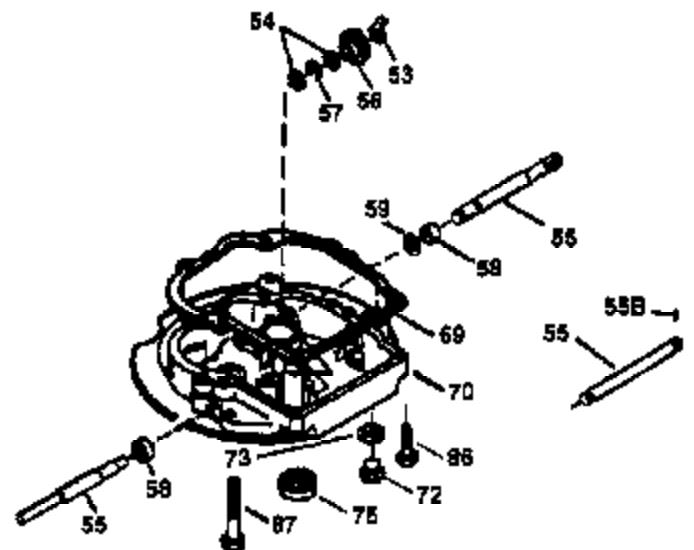

ILLUSTRATION SHOWS TYPICAL PARTS ONLY. ORDER BY PART NUMBER. PARTS NOT LISTED ARE SUPPLIED BY OEM.

VIEW 2 OF 3

Ref #	Part Number	Qty	Description
19	31361	1	Extension Spring
53	31745	1	Tang Washer
54	31747	1	Washer
55	35667	1	P.T.O. Shaft
56	31746	1	L.H. Worm Gear
57	31749	1	Retainer Ring
58	31744	1	Oil Seal
59	31787	1	Washer
69	35261	1	* Mounting Flange Gasket
70	33521E	1	Mounting Flange (Incl. 58,72 thru 83)
72	36083	1	Oil Drain Plug
75	26208	1	Oil Seal
86	650488	5	Screw, 1/4-20 x 1-1/4"
87	650492	1	Screw, 1/4-20 x 2-1/4"
182	6201	2	Screw, 1/4-28 x 7/8"
185	36544	1	Intake Pipe (Incl. 224)
186	34337	1	Governor Link
223	650451	2	Screw, 1/4-20 x 1"
238	650932	2	Screw, 10-32 x 49/64"
239	34338	1	* Air Cleaner Gasket
245	35066	1	Air Cleaner Filter
250	35065	1	Air Cleaner Cover
287	650926	2	Screw, 8-32 x 21/64"
298	28763	3	Screw, 10-32 x 35/64"
300	34369B	1	Fuel Tank (Incl. 292 & 301)
301	35355	1	Fuel Cap
390	590694	1	Rewind Starter (NOTE: This engine could have been built with 590686 starter. Refer to the design of the air intake louvers for part identification. Individual starter parts do not interchange.)