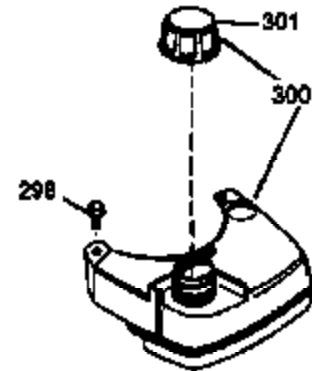

ILLUSTRATION SHOWS TYPICAL PARTS ONLY. ORDER BY PART NUMBER. PARTS NOT LISTED ARE SUPPLIED BY OEM.

VIEW 2 OF 3

Ref #	Part Number	Qty	Description
19	31361	1	Extension Spring
53	31745	1	Tang Washer
54	31747	1	Washer
55	35667	1	P.T.O. Shaft
56	31746	1	L.H. Worm Gear
57	31749	1	Retainer Ring
58	31744	1	Oil Seal
59	31787	1	Washer
69	35261	1	* Mounting Flange Gasket
70	33521E	1	Mounting Flange (Incl. 58,72 thru 83)
72	36083	1	Oil Drain Plug
75	26208	1	Oil Seal
86	650488	5	Screw, 1/4-20 x 1-1/4"
87	650492	1	Screw, 1/4-20 x 2-1/4"
182	6201	2	Screw, 1/4-28 x 7/8"
185	36544	1	Intake Pipe (Incl. 224)
186	34337	1	Governor Link
223	650451	2	Screw, 1/4-20 x 1"
238	650932	2	Screw, 10-32 x 49/64"
239	34338	1	* Air Cleaner Gasket
245	35066	1	Air Cleaner Filter
250	35065	1	Air Cleaner Cover
287	650926	2	Screw, 8-32 x 21/64"
298	28763	3	Screw, 10-32 x 35/64"
300	34369B	1	Fuel Tank (Incl. 292 & 301)
301	35355	1	Fuel Cap
390	590694	1	Rewind Starter (NOTE: This engine could have been built with 590686 starter. Refer to the design of the air intake louvers for part identification. Individual starter parts do not interchange.)