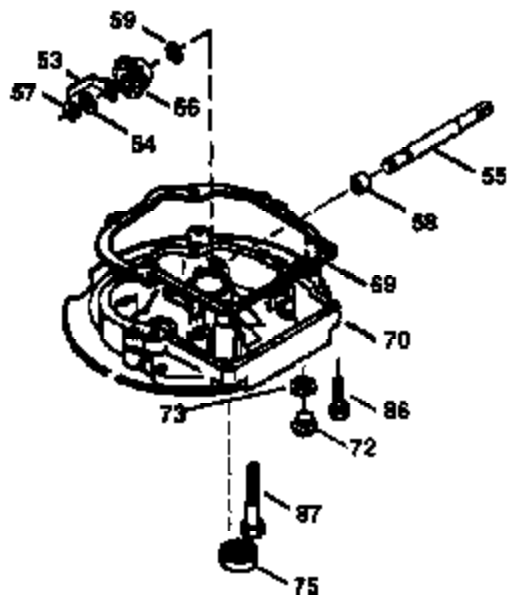

ILLUSTRATION SHOWS TYPICAL PARTS ONLY. ORDER BY PART NUMBER. PARTS NOT LISTED ARE SUPPLIED BY OEM.

VIEW 2 OF 3

Ref #	Part Number	Qty	Description
19	31361	1	Extension Spring
53	31745	1	Tang Washer
54	31747	1	Washer
55	35667	1	P.T.O. Shaft
56	31746	1	L.H. Worm Gear
57	31749	1	Retainer Ring
58	31744	1	Oil Seal
59	31787	1	Washer
69	35261	1	* Mounting Flange Gasket
70	33521E	1	Mounting Flange (Incl. 58,72 thru 83)
72	36083	1	Oil Drain Plug
75	26208	1	Oil Seal
86	650488	5	Screw, 1/4-20 x 1-1/4"
87	650492	1	Screw, 1/4-20 x 2-1/4"
182	6201	2	Screw, 1/4-28 x 7/8"
185	36544	1	Intake Pipe (Incl. 224)
186	34337	1	Governor Link
223	650451	2	Screw, 1/4-20 x 1"
238	650932	2	Screw, 10-32 x 49/64"
239	34338	1	* Air Cleaner Gasket
245	35066	1	Air Cleaner Filter
250	35065	1	Air Cleaner Cover
287	650926	2	Screw, 8-32 x 21/64"
298	28763	3	Screw, 10-32 x 35/64"
300	34369B	1	Fuel Tank (Incl. 292 & 301)
301	35355	1	Fuel Cap
390	590694	1	Rewind Starter (NOTE: This engine could have been built with 590686 starter. Refer to the design of the air intake louvers for part identification. Individual starter parts do not interchange.)