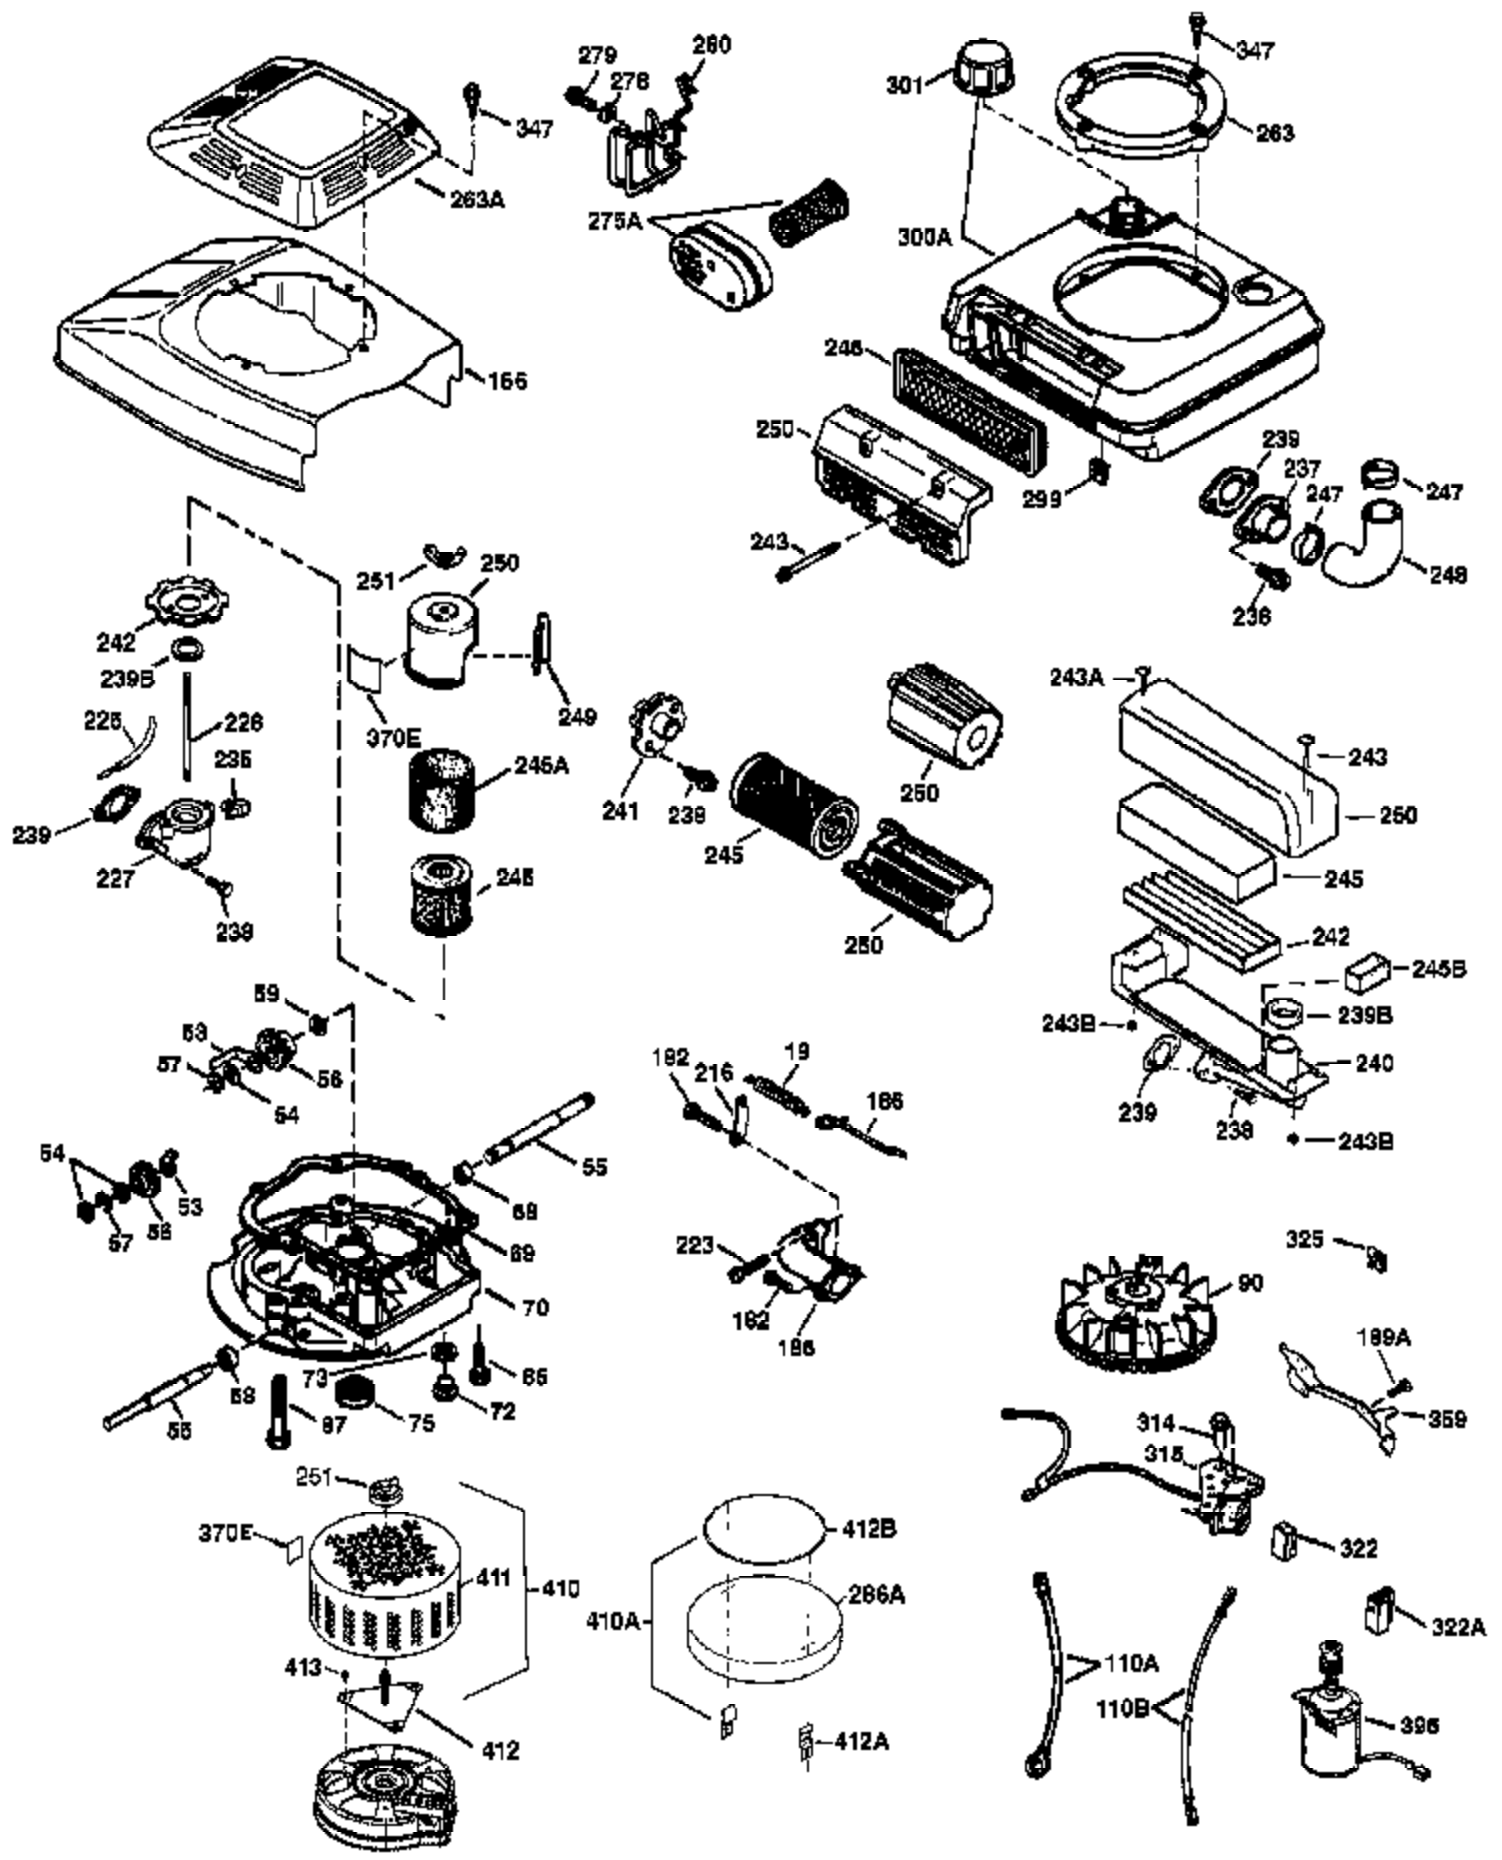

Ref #	Part Number	Qty	Description
19	31361	1	Extension Spring
53	31745	1	Tang Washer
54	31747	1	Washer
55	35667	1	P.T.O. Shaft
56	31746	1	L.H. Worm Gear
57	31749	1	Retainer Ring
58	31744	1	Oil Seal
59	31787	1	Washer
69	35261	1	* Mounting Flange Gasket
70	33521E	1	Mounting Flange (Incl. 58,72 thru 83)
72	36083	1	Oil Drain Plug
75	26208	1	Oil Seal
86	650488	5	Screw, 1/4-20 x 1-1/4"
87	650492	1	Screw, 1/4-20 x 2-1/4"
90	611112	1	Flywheel
182	6201	2	Screw, 1/4-28 x 7/8"
185	36544	1	Intake Pipe
186	34337	1	Governor Link
223	650451	2	Screw, 1/4-20 x 1"
238	650932	2	Screw, 10-32 x 49/64"
239	34338	1	* Air Cleaner Gasket
241	35797	1	Air Cleaner Collar
245	35066	1	Air Cleaner Filter
250	35065	1	Air Cleaner Cover
301	36246	1	Fuel Cap
380	632569	1	Carburetor (Incl. 184)