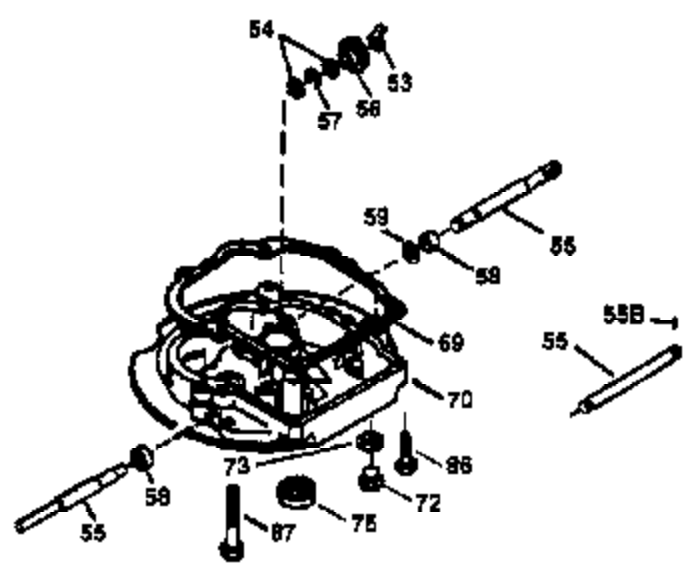

ILLUSTRATION SHOWS TYPICAL PARTS ONLY. ORDER BY PART NUMBER. PARTS NOT LISTED ARE SUPPLIED BY OEM.

VIEW 2 OF 3

Ref #	Part Number	Qty	Description
19	31361	1	Extension Spring
69	35261	1	* Mounting Flange Gasket
70	34311D	1	Mounting Flange (Incl. 72 thru 83)
72	30572	1	Oil Drain Plug
73	28833	1	Drain Plug Gasket
75	27897	1	Oil Seal
86	650488	6	Screw, 1/4-20 x 1-1/4"
182	6201	2	Screw, 1/4-28 x 7/8"
185	31384A	1	Intake Pipe (Incl. 224)
186	34358	1	Governor Link
223	650451	2	Screw, 1/4-20 x 1"
238	650932	2	Screw, 10-32 x 49/64"
239	34338	1	* Air Cleaner Gasket
245	35066	1	Air Cleaner Filter
250	35065	1	Air Cleaner Cover
287	650926	2	Screw, 8-32 x 21/64"
298	28763	3	Screw, 10-32 x 35/64"
300	34369B	1	Fuel Tank (Incl. 292 & 301)
301	35355	1	Fuel Cap
390	590694	1	Rewind Starter (NOTE: This engine could have been built with 590686 starter. Refer to the design of the air intake louvers for part identification. Individual starter parts do not interchange.)