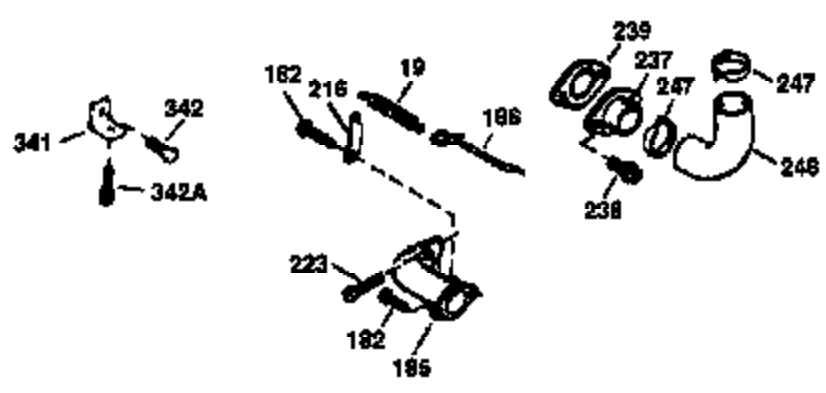

ILLUSTRATION SHOWS TYPICAL PARTS ONLY. ORDER BY PART NUMBER. PARTS NOT LISTED ARE SUPPLIED BY OEM.

VIEW 2 OF 3

Ref #	Part Number	Qty	Description
19	31361	1	Extension Spring
69	35261	1	* Mounting Flange Gasket
70	34311D	1	Mounting Flange (Incl. 72 thru 83)
72	30572	1	Oil Drain Plug
73	28833	1	Drain Plug Gasket
75	27897	1	Oil Seal
86	650488	6	Screw, 1/4-20 x 1-1/4"
182	6201	2	Screw, 1/4-28 x 7/8"
185	31384A	1	Intake Pipe (Incl. 224)
186	34358	1	Governor Link
223	650451	2	Screw, 1/4-20 x 1"
238	650932	2	Screw, 10-32 x 49/64"
239	34338	1	* Air Cleaner Gasket
245	35066	1	Air Cleaner Filter
250	35065	1	Air Cleaner Cover
287	650926	2	Screw, 8-32 x 21/64"
298	28763	3	Screw, 10-32 x 35/64"
300	34369B	1	Fuel Tank (Incl. 292 & 301)
301	35355	1	Fuel Cap
390	590694	1	Rewind Starter (NOTE: This engine could have been built with 590686 starter. Refer to the design of the air intake louvers for part identification. Individual starter parts do not interchange.)