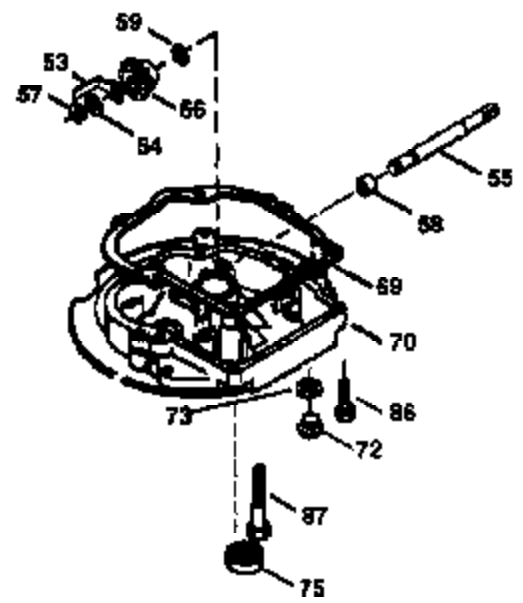

ILLUSTRATION SHOWS TYPICAL PARTS ONLY. ORDER BY PART NUMBER. PARTS NOT LISTED ARE SUPPLIED BY OEM.

VIEW 2 OF 3

Ref #	Part Number	Qty	Description
19	31361	1	Extension Spring
69	35261	1	* Mounting Flange Gasket
70	34311D	1	Mounting Flange (Incl. 72 thru 83)
72	30572	1	Oil Drain Plug
73	28833	1	Drain Plug Gasket
75	27897	1	Oil Seal
86	650488	6	Screw, 1/4-20 x 1-1/4"
182	6201	2	Screw, 1/4-28 x 7/8"
185	31384A	1	Intake Pipe (Incl. 224)
186	34358	1	Governor Link
223	650451	2	Screw, 1/4-20 x 1"
238	650932	2	Screw, 10-32 x 49/64"
239	34338	1	* Air Cleaner Gasket
245	35066	1	Air Cleaner Filter
250	35065	1	Air Cleaner Cover
287	650926	2	Screw, 8-32 x 21/64"
298	28763	3	Screw, 10-32 x 35/64"
300	34369B	1	Fuel Tank (Incl. 292 & 301)
301	35355	1	Fuel Cap
390	590694	1	Rewind Starter (NOTE: This engine could have been built with 590686 starter. Refer to the design of the air intake louvers for part identification. Individual starter parts do not interchange.)