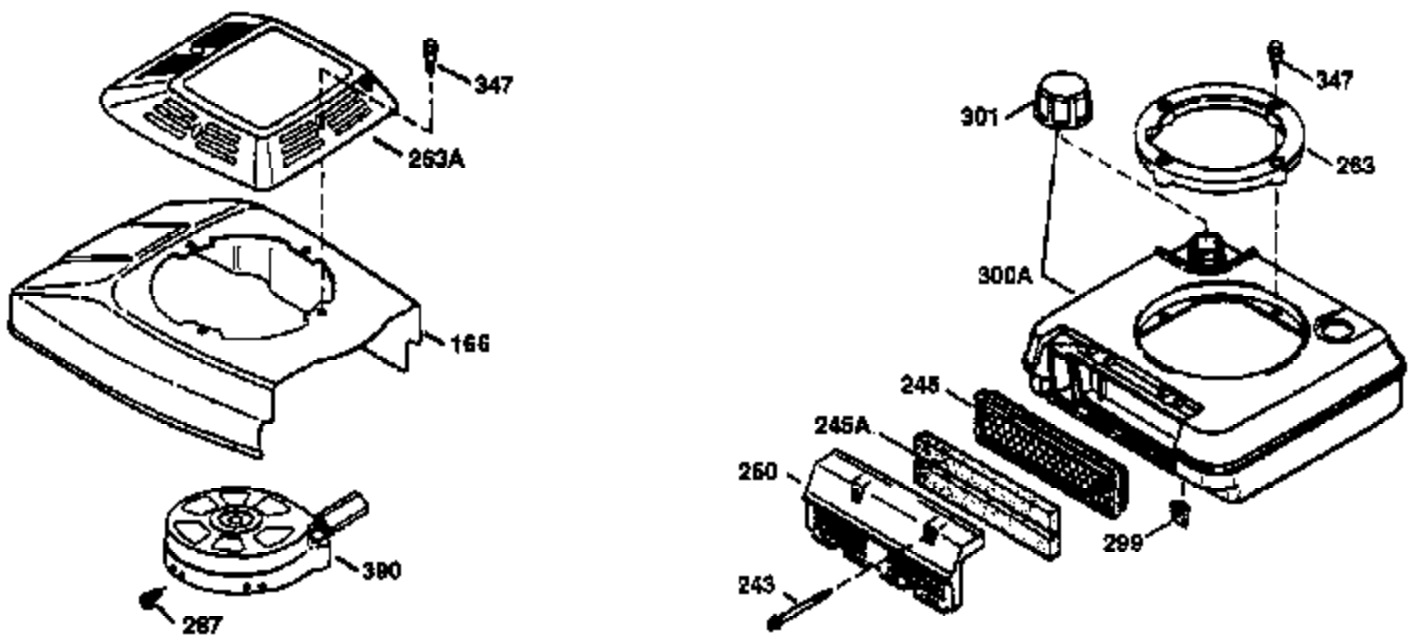

ILLUSTRATION SHOWS TYPICAL PARTS ONLY. ORDER BY PART NUMBER. PARTS NOT LISTED ARE SUPPLIED BY OEM.

VIEW 2 OF 3

Ref #	Part Number	Qty	Description
19	31361	1	Extension Spring
69	35261	1	* Mounting Flange Gasket
70	34311D	1	Mounting Flange (Incl. 72 thru 83)
72	30572	1	Oil Drain Plug
73	28833	1	Drain Plug Gasket
75	27897	1	Oil Seal
86	650488	6	Screw, 1/4-20 x 1-1/4"
182	6201	2	Screw, 1/4-28 x 7/8"
185	31384A	1	Intake Pipe (Incl. 224)
186	34358	1	Governor Link
223	650451	2	Screw, 1/4-20 x 1"
238	650932	2	Screw, 10-32 x 49/64"
239	34338	1	* Air Cleaner Gasket
245	35066	1	Air Cleaner Filter
250	35065	1	Air Cleaner Cover
287	650926	2	Screw, 8-32 x 21/64"
298	28763	3	Screw, 10-32 x 35/64"
300	34369B	1	Fuel Tank (Incl. 292 & 301)
301	35355	1	Fuel Cap
390	590694	1	Rewind Starter (NOTE: This engine could have been built with 590686 starter. Refer to the design of the air intake louvers for part identification. Individual starter parts do not interchange.)