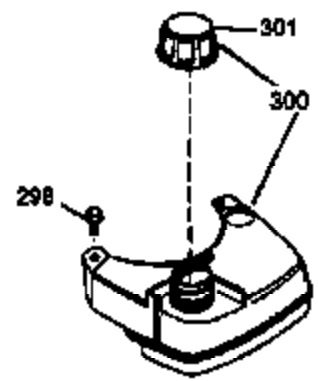

ILLUSTRATION SHOWS TYPICAL PARTS ONLY. ORDER BY PART NUMBER. PARTS NOT LISTED ARE SUPPLIED BY OEM.

VIEW 2 OF 3

Ref #	Part Number	Qty	Description
19	31361	1	Extension Spring
69	35261	1	* Mounting Flange Gasket
70	34311D	1	Mounting Flange (Incl. 72 thru 83)
72	30572	1	Oil Drain Plug
73	28833	1	Drain Plug Gasket
75	27897	1	Oil Seal
86	650488	6	Screw, 1/4-20 x 1-1/4"
182	6201	2	Screw, 1/4-28 x 7/8"
185	31384A	1	Intake Pipe (Incl. 224)
186	34358	1	Governor Link
223	650451	2	Screw, 1/4-20 x 1"
238	650932	2	Screw, 10-32 x 49/64"
239	34338	1	* Air Cleaner Gasket
245	35066	1	Air Cleaner Filter
250	35065	1	Air Cleaner Cover
287	650926	2	Screw, 8-32 x 21/64"
298	28763	3	Screw, 10-32 x 35/64"
300	34369B	1	Fuel Tank (Incl. 292 & 301)
301	35355	1	Fuel Cap
390	590694	1	Rewind Starter (NOTE: This engine could have been built with 590686 starter. Refer to the design of the air intake louvers for part identification. Individual starter parts do not interchange.)