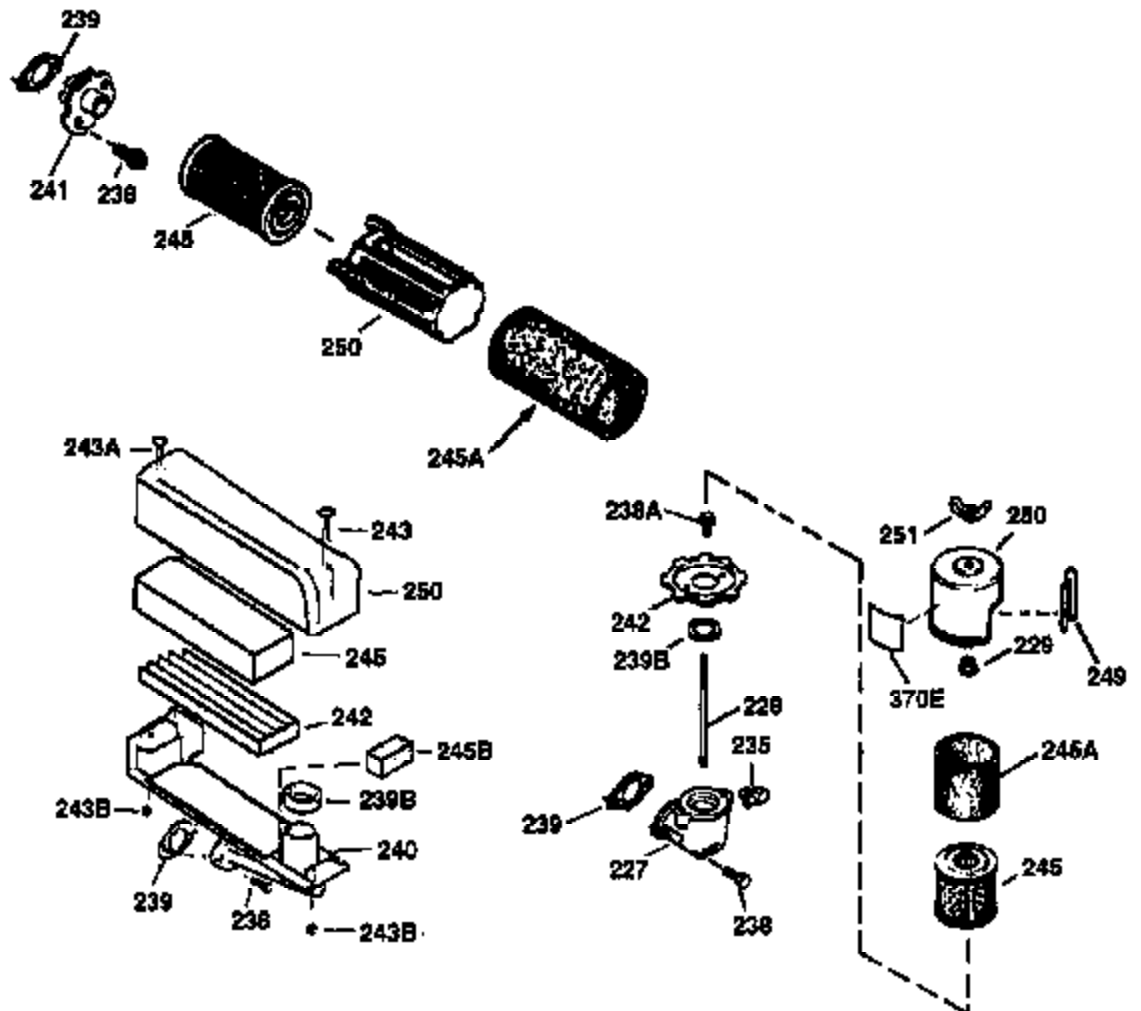

ILLUSTRATION SHOWS TYPICAL PARTS ONLY. ORDER BY PART NUMBER. PARTS NOT LISTED ARE SUPPLIED BY OEM.

VIEW 3 OF 3

Ref #	Part Number	Qty	Description
90	611112	1	Flywheel
238	650932	2	Screw, 10-32 x 49/64"
239	34338	1	* Air Cleaner Gasket
241	35797	1	Air Cleaner Collar
245	35066	1	Air Cleaner Filter
250	35065	1	Air Cleaner Cover
275	36473	1	Muffler (Incl. 277)
277	650988	2	Screw, 1/4-20 x 2-5/16"
416	36085	1	Spark Arrestor Kit (Incl. 417)(Optional)
417	650760	1	Screw, 8-32 x 3/8" (Optional)