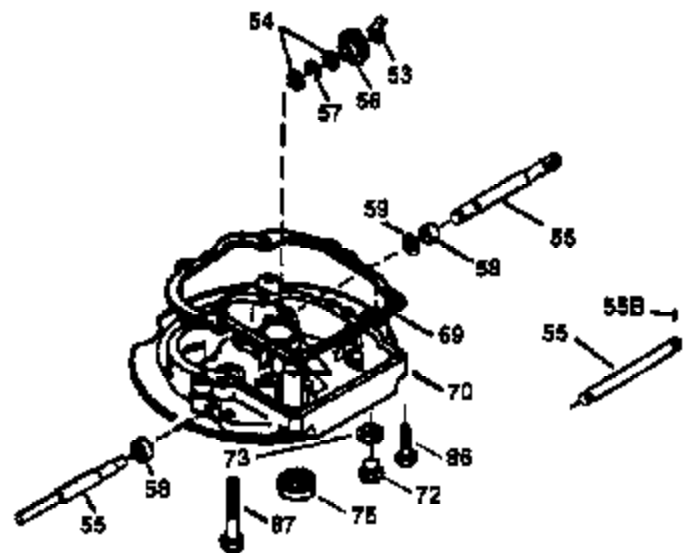

ILLUSTRATION SHOWS TYPICAL PARTS ONLY. ORDER BY PART NUMBER. PARTS NOT LISTED ARE SUPPLIED BY OEM.

VIEW 2 OF 3

Ref #	Part Number	Qty	Description
19	31361	1	Extension Spring
69	35261	1	* Mounting Flange Gasket
70	34311D	1	Mounting Flange (Incl. 72 thru 83)
72	36083	1	Oil Drain Plug
75	27897	1	Oil Seal
86	650488	6	Screw, 1/4-20 x 1-1/4"
182	6201	2	Screw, 1/4-28 x 7/8"
185	36544	1	Intake Pipe (Incl. 224)
186	34337	1	Governor Link
223	650451	2	Screw, 1/4-20 x 1"
238	650932	2	Screw, 10-32 x 49/64"
239	34338	1	* Air Cleaner Gasket
245	35066	1	Air Cleaner Filter
250	35065	1	Air Cleaner Cover
287	650926	2	Screw, 8-32 x 21/64"
298	28763	3	Screw, 10-32 x 35/64"
300	34369B	1	Fuel Tank (Incl. 292 & 301)
301	35355	1	Fuel Cap
390	590694	1	Rewind Starter (NOTE: This engine could have been built with 590686 starter. Refer to the design of the air intake louvers for part identification. Individual starter parts do not interchange.)