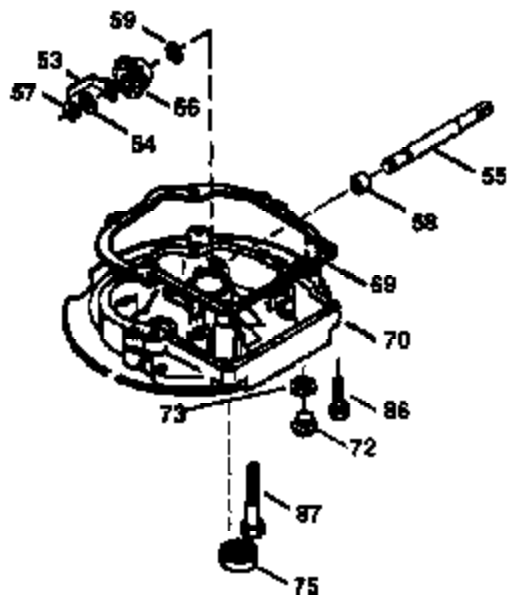

ILLUSTRATION SHOWS TYPICAL PARTS ONLY. ORDER BY PART NUMBER. PARTS NOT LISTED ARE SUPPLIED BY OEM.

VIEW 2 OF 3

Ref #	Part Number	Qty	Description
19	31361	1	Extension Spring
69	35261	1	* Mounting Flange Gasket
70	34311D	1	Mounting Flange (Incl. 72 thru 83)
72	36083	1	Oil Drain Plug
75	27897	1	Oil Seal
86	650488	6	Screw, 1/4-20 x 1-1/4"
182	6201	2	Screw, 1/4-28 x 7/8"
185	36544	1	Intake Pipe (Incl. 224)
186	34337	1	Governor Link
223	650451	2	Screw, 1/4-20 x 1"
238	650932	2	Screw, 10-32 x 49/64"
239	34338	1	* Air Cleaner Gasket
245	35066	1	Air Cleaner Filter
250	35065	1	Air Cleaner Cover
287	650926	2	Screw, 8-32 x 21/64"
298	28763	3	Screw, 10-32 x 35/64"
300	34369B	1	Fuel Tank (Incl. 292 & 301)
301	35355	1	Fuel Cap
390	590694	1	Rewind Starter (NOTE: This engine could have been built with 590686 starter. Refer to the design of the air intake louvers for part identification. Individual starter parts do not interchange.)