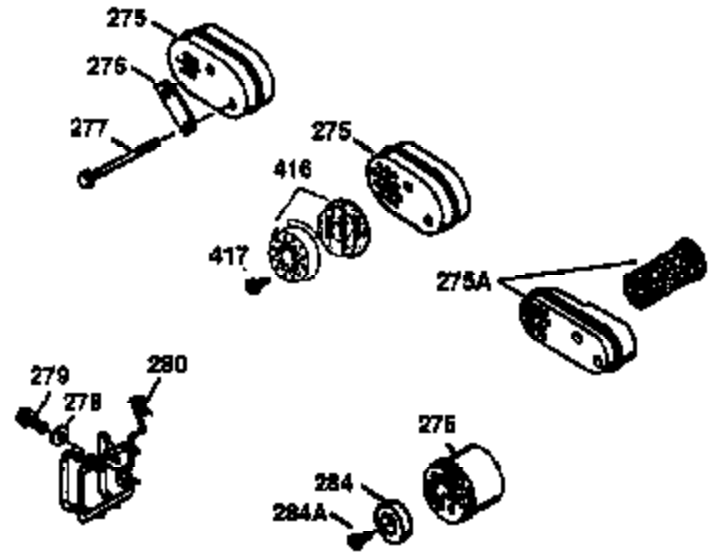

ILLUSTRATION SHOWS TYPICAL PARTS ONLY. ORDER BY PART NUMBER. PARTS NOT LISTED ARE SUPPLIED BY OEM.

VIEW 3 OF 3

Ref #	Part Number	Qty	Description
90	611112	1	Flywheel
238	650932	2	Screw, 10-32 x 49/64"
239	34338	1	* Air Cleaner Gasket
241	35797	1	Air Cleaner Collar
245	35066	1	Air Cleaner Filter
250	35065	1	Air Cleaner Cover
275	36473	1	Muffler (Incl. 277)
277	650988	2	Screw, 1/4-20 x 2-5/16"
416	36085	1	Spark Arrestor Kit (Incl. 417)(Optional)
417	650760	1	Screw, 8-32 x 3/8" (Optional)