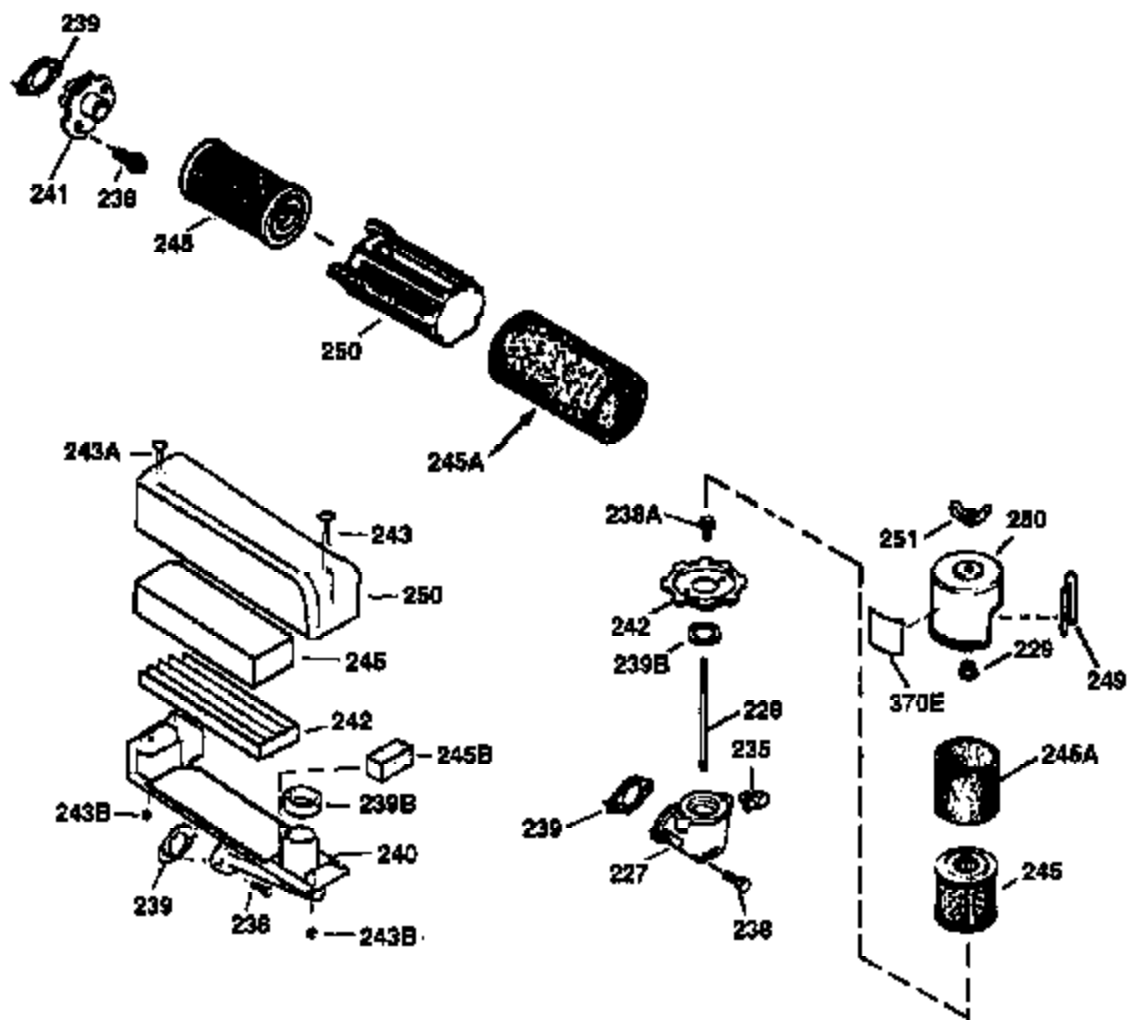

ILLUSTRATION SHOWS TYPICAL PARTS ONLY. ORDER BY PART NUMBER. PARTS NOT LISTED ARE SUPPLIED BY OEM.

VIEW 3 OF 3

Ref #	Part Number	Qty	Description
90	611112	1	Flywheel
238	650932	2	Screw, 10-32 x 49/64"
239	34338	1	* Air Cleaner Gasket
241	35797	1	Air Cleaner Collar
245	35066	1	Air Cleaner Filter
250	35065	1	Air Cleaner Cover
275	36473	1	Muffler (Incl. 277)
277	650988	2	Screw, 1/4-20 x 2-5/16"
416	36085	1	Spark Arrestor Kit (Incl. 417)(Optional)
417	650760	1	Screw, 8-32 x 3/8" (Optional)