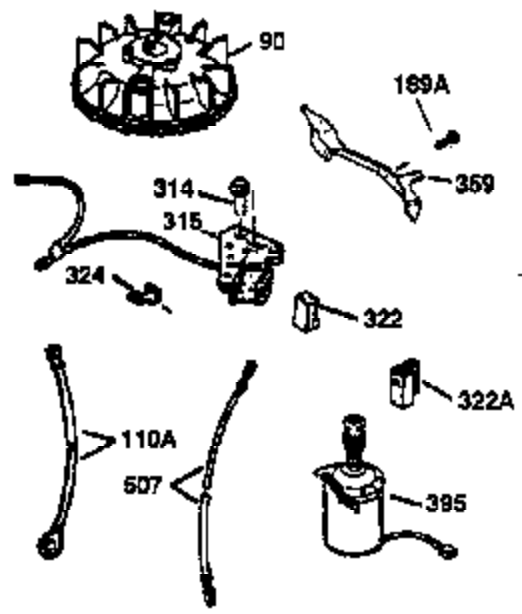

ILLUSTRATION SHOWS TYPICAL PARTS ONLY. ORDER BY PART NUMBER. PARTS NOT LISTED ARE SUPPLIED BY OEM.

VIEW 3 OF 3

Ref #	Part Number	Qty	Description
90	611112	1	Flywheel
238	650932	2	Screw, 10-32 x 49/64"
239	34338	1	* Air Cleaner Gasket
241	35797	1	Air Cleaner Collar
245	35066	1	Air Cleaner Filter
250	35065	1	Air Cleaner Cover
275	36473	1	Muffler (Incl. 277)
277	650988	2	Screw, 1/4-20 x 2-5/16"
416	36085	1	Spark Arrestor Kit (Incl. 417)(Optional)
417	650760	1	Screw, 8-32 x 3/8" (Optional)