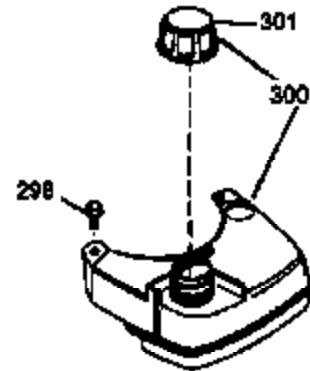

ILLUSTRATION SHOWS TYPICAL PARTS ONLY. ORDER BY PART NUMBER. PARTS NOT LISTED ARE SUPPLIED BY OEM.

VIEW 2 OF 3

Ref #	Part Number	Qty	Description
19	31361	1	Extension Spring
69	35261	1	* Mounting Flange Gasket
70	34311D	1	Mounting Flange (Incl. 72 thru 83)
72	36083	1	Oil Drain Plug
75	27897	1	Oil Seal
86	650488	6	Screw, 1/4-20 x 1-1/4"
182	6201	2	Screw, 1/4-28 x 7/8"
185	36544	1	Intake Pipe (Incl. 224)
186	34337	1	Governor Link
223	650451	2	Screw, 1/4-20 x 1"
238	650932	2	Screw, 10-32 x 49/64"
239	34338	1	* Air Cleaner Gasket
245	35066	1	Air Cleaner Filter
250	35065	1	Air Cleaner Cover
287	650926	2	Screw, 8-32 x 21/64"
298	28763	3	Screw, 10-32 x 35/64"
300	34369B	1	Fuel Tank (Incl. 292 & 301)
301	35355	1	Fuel Cap
390	590694	1	Rewind Starter (NOTE: This engine could have been built with 590686 starter. Refer to the design of the air intake louvers for part identification. Individual starter parts do not interchange.)