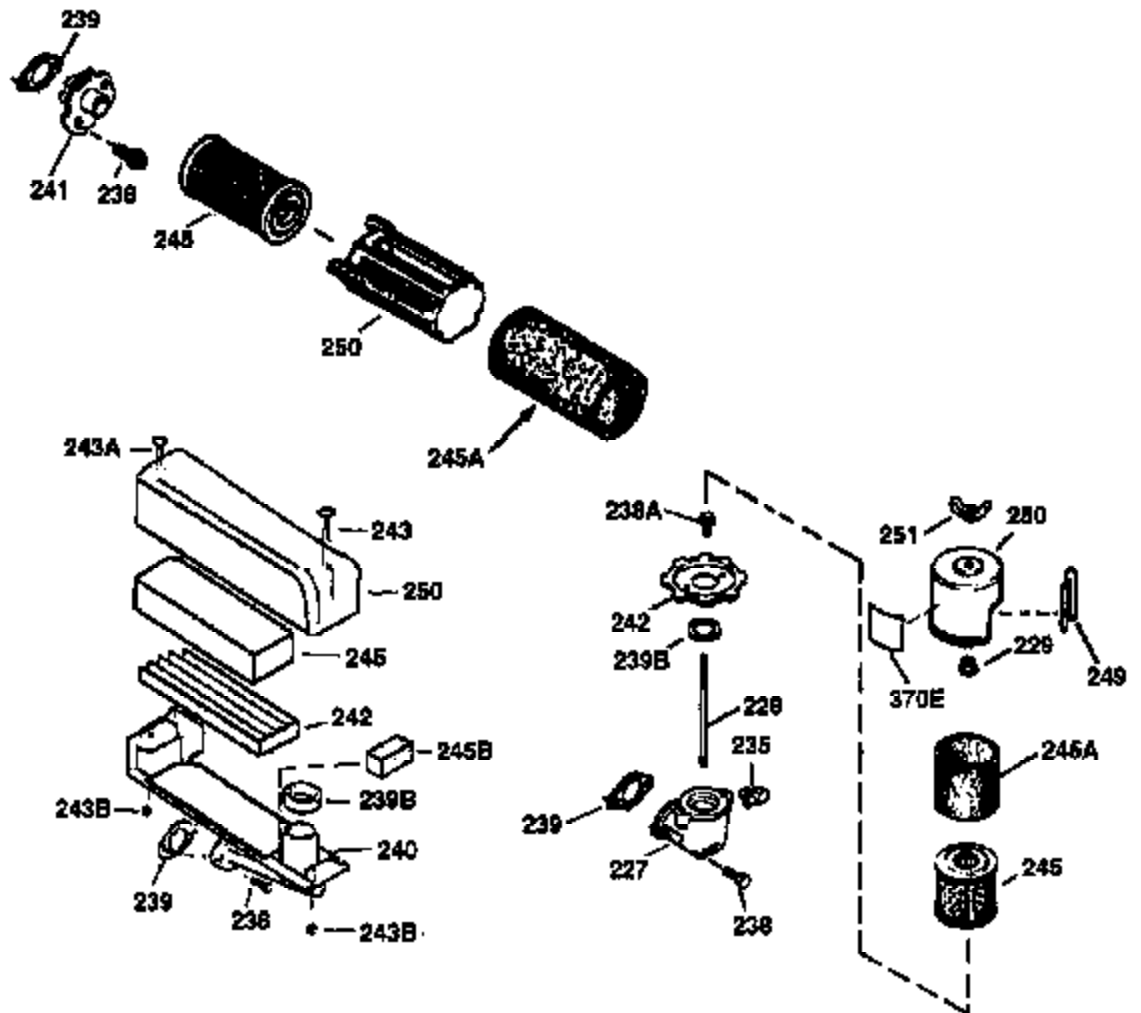

ILLUSTRATION SHOWS TYPICAL PARTS ONLY. ORDER BY PART NUMBER. PARTS NOT LISTED ARE SUPPLIED BY OEM.

VIEW 3 OF 3

Ref #	Part Number	Qty	Description
12A	36558	1	Breather Cover & Tube
90	611112	1	Flywheel
238	650806	2	Screw, 10-32 x 5/8"
239	34338	1	* Air Cleaner Gasket
240	34858	1	Air Cleaner Body
245	34340	1	Air Cleaner Filter
250	36213	1	Air Cleaner Cover
275	36473	1	Muffler (Incl. 277)
277	650988	2	Screw, 1/4-20 x 2-5/16"
370K	36695	1	Starter Decal
416	36085	1	Spark Arrestor Kit (Incl. 417)(Optional)
417	650760	1	Screw, 8-32 x 3/8" (Optional)