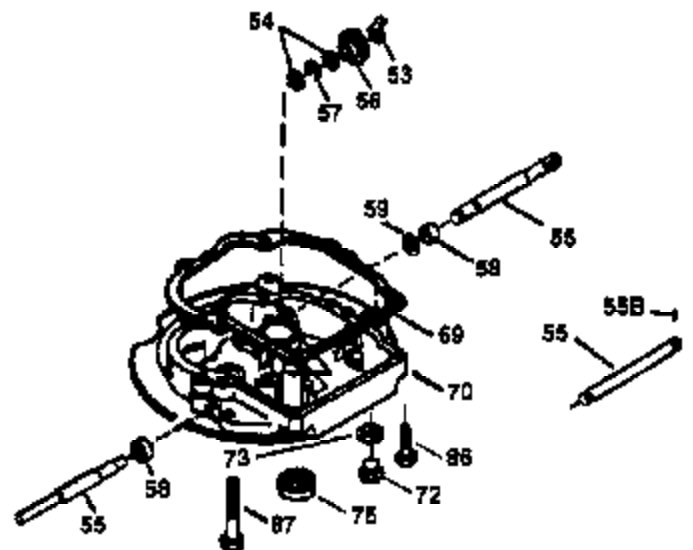

ILLUSTRATION SHOWS TYPICAL PARTS ONLY. ORDER BY PART NUMBER. PARTS NOT LISTED ARE SUPPLIED BY OEM.

VIEW 2 OF 3

Ref #	Part Number	Qty	Description
12A	36558	1	Breather Cover & Tube
19	35998	1	Extension Spring
69	35261	1	* Mounting Flange Gasket
70	34311D	1	Mounting Flange (Incl. 72 thru 83)
72	36083	1	Oil Drain Plug
75	27897	1	Oil Seal
86	650488	6	Screw, 1/4-20 x 1-1/4"
182	6201	2	Screw, 1/4-28 x 7/8"
185	31384A	1	Intake Pipe (Incl. 224)
186	36255	1	Governor Link
223	650451	2	Screw, 1/4-20 x 1"
238	650806	2	Screw, 10-32 x 5/8"
239	34338	1	* Air Cleaner Gasket
245	34340	1	Air Cleaner Filter
250	36213	1	Air Cleaner Cover
263	36214	1	Trim Ring
287	650926	2	Screw, 8-32 x 21/64"
300	35586	1	Fuel Tank (Incl. 292 & 301)
301	36246	1	Fuel Cap
370K	36695	1	Starter Decal
390	590694	1	Rewind Starter (NOTE: This engine could have been built with 590737 starter. Refer to the design of the rope pulley strength ribs for part identification. Individual starter parts do not interchange. Refer to service bulletin 116).