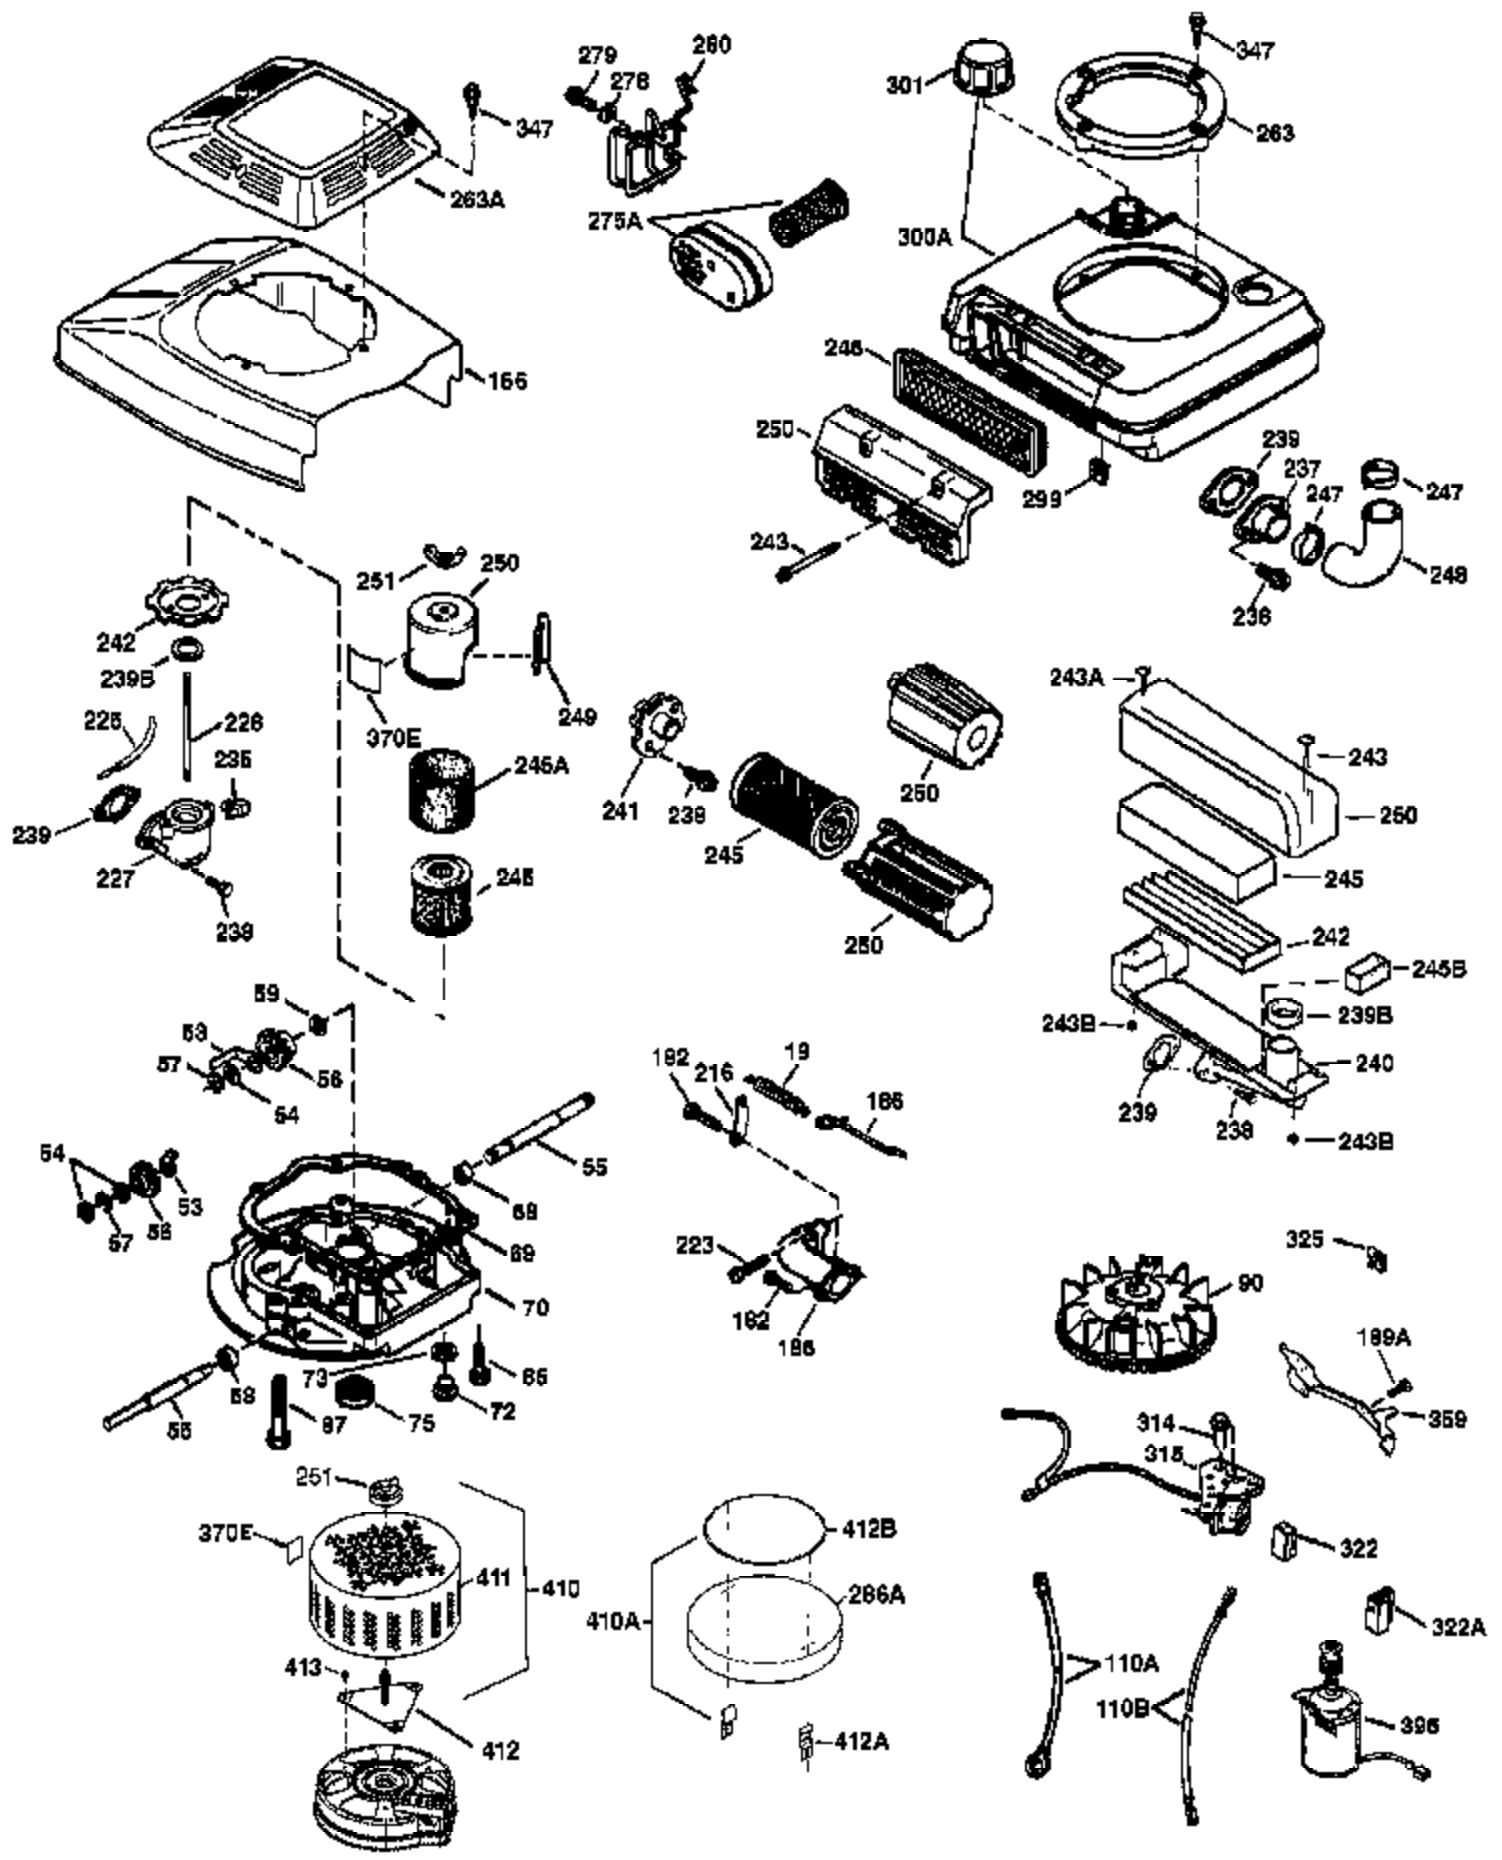

Ref #	Part Number	Qty	Description
19	35998	1	Extension Spring
69	35261	1	* Mounting Flange Gasket
70	34311D	1	Mounting Flange (Incl. 72 thru 83)
72	36083	1	Oil Drain Plug
75	27897	1	Oil Seal
86	650488	6	Screw, 1/4-20 x 1-1/4"
90	611112	1	Flywheel
182	6201	2	Screw, 1/4-28 x 7/8"
185	36544	1	Intake Pipe
186	36255	1	Governor Link
223	650451	2	Screw, 1/4-20 x 1"
238	650932	2	Screw, 10-32 x 49/64"
239	34338	1	* Air Cleaner Gasket
241	35797	1	Air Cleaner Collar
245	35066	1	Air Cleaner Filter
250	35986	1	Air Cleaner Cover
263	36214	1	Trim Ring
301	36246	1	Fuel Cap
380	632750	1	Carburetor (Incl. 184) NOTE: This engine could have been built with 632046A carburetor.